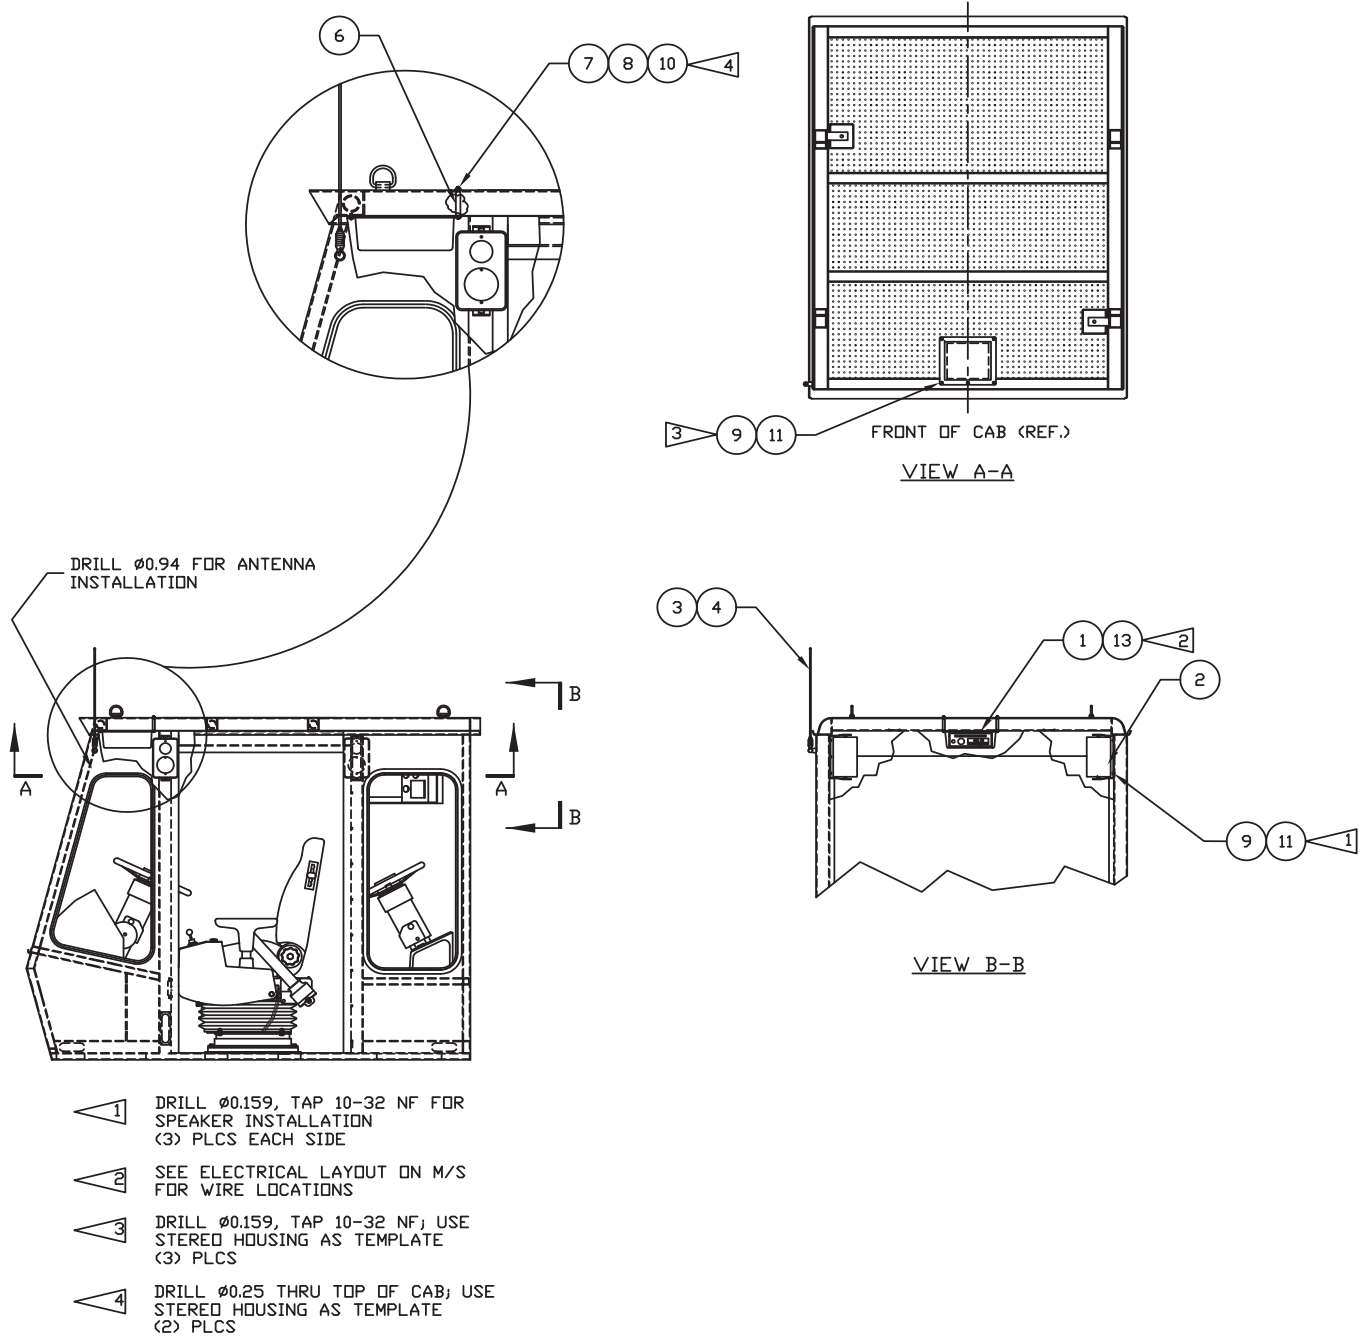

Stereo/CD Installation

Item	Part No.	Qty	Description	Item	Part No.	Qty	Description
	587751		Stereo/CD Installation				
1	244837	1	. Stereo/CD Player	8	230944	2	. Seal
2	226686	2	. Speaker	9	221794	9	. Lockwasher
3	226688	1	. Antenna	10	223799	2	. Nut
4	229946	1	. Cable, Antennae	11	230640	9	. Machine Screw
6	579113	2	. Tube	12	240832	4	. Grommet, Rubber
7	00436748	2	. Machine Screw	13	226687	1	. Housing, Universal (Roof Mt)