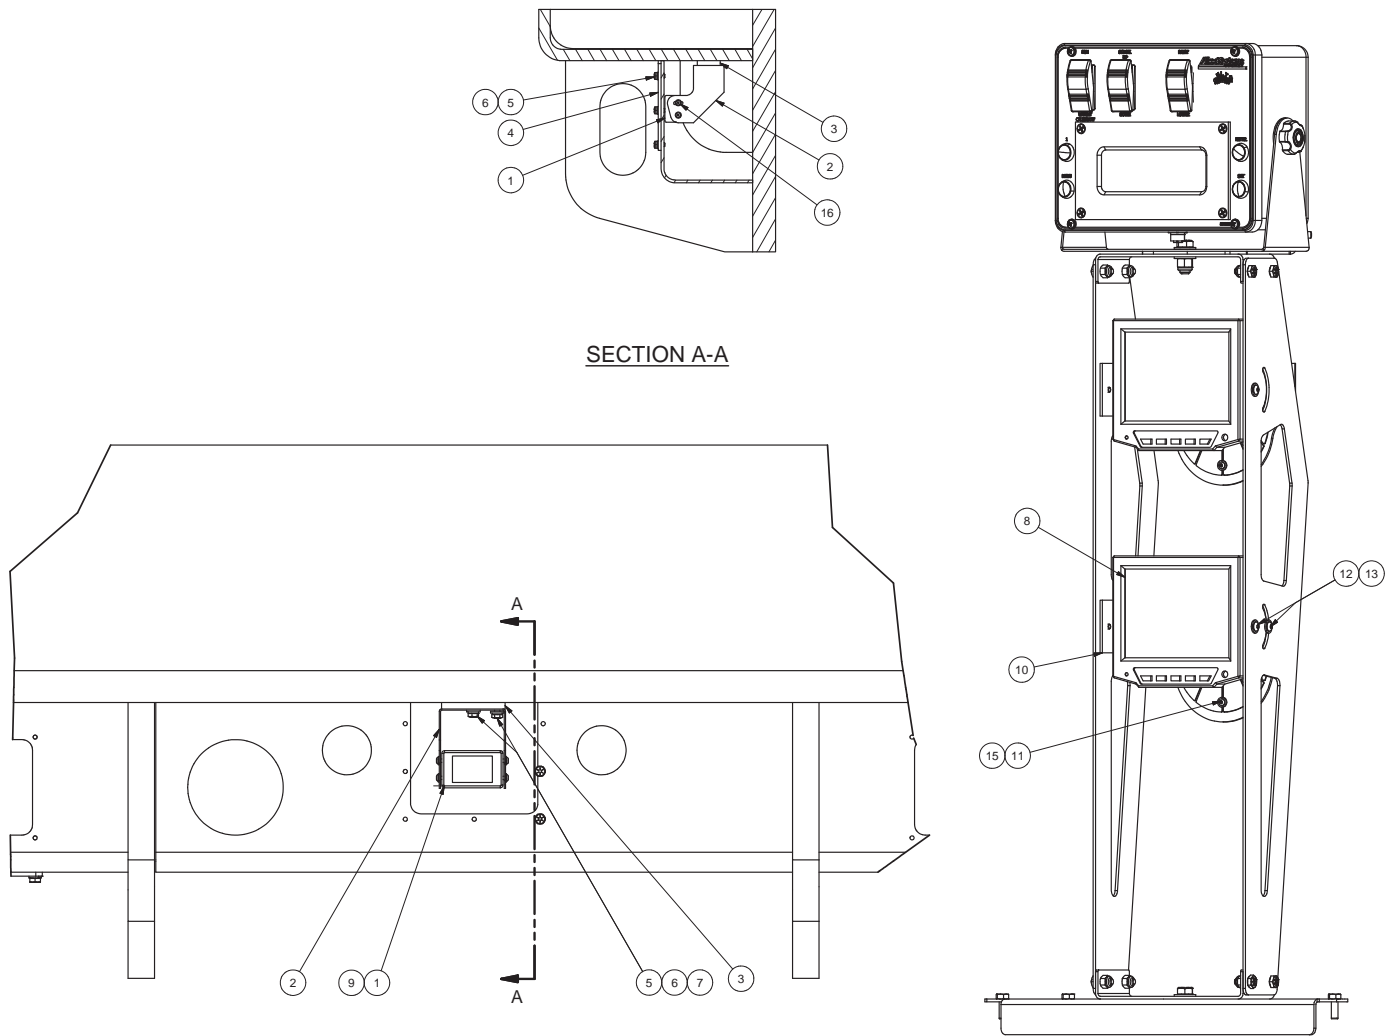

Camera Assembly

Camera Assembly

Item	Part No.	Qty	Description	Item	Part No.	Qty	Description
	587750		Camera Assembly				
1	587764	1	. Camera	9	587766	1	. Cable, Camera
2	588024	1	. Bracket	10	588021	1	. Plate, Mounting
3	196-0383	1	. Block, Tapping	11	220446W	5	. Capscrew
4	180-0476	1	. Plate, Cover	12	249395	4	. Capscrew
5	R13810989	9	. Capscrew	13	00103338	4	. Flat Washer
6	00103319	9	. Lockwasher	14	R13811437	10	. Flat Washer
7	00103339	2	. Flat Washer	15	238596	5	. Nut
8	587763	1	. Monitor	16	296148W	4	. Capscrew