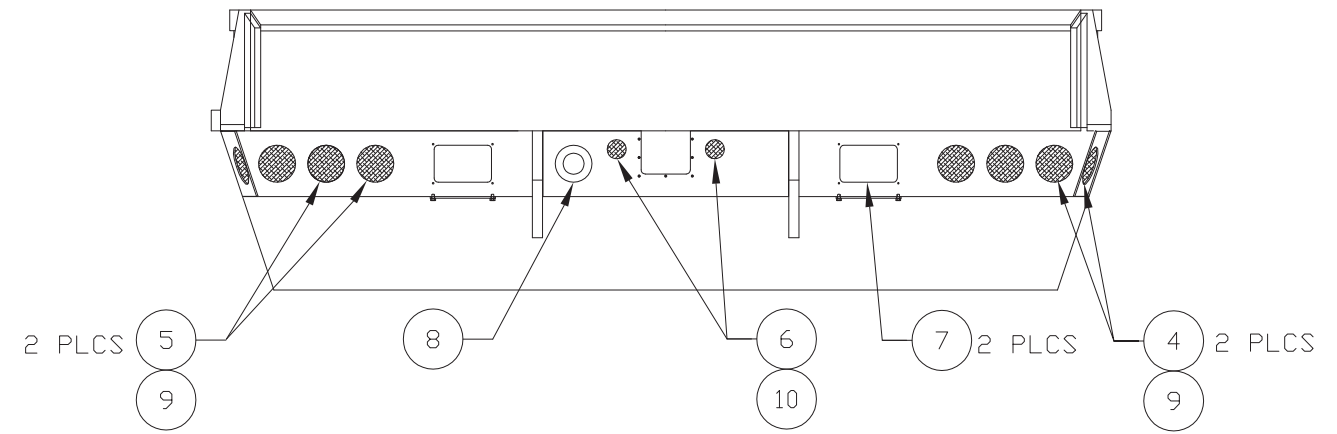

Chassis Wiring

Chassis Wiring

Item	Part No.	Qty	Description	Item	Part No.	Qty	Description
	587748		Wiring, Chassis				
1	241797	4	. Bracket, Mounting	16	587969	1	. Wire Harness
2	587957	6	. Light, Yellow	17	588027	1	. Wire Harness, LH Mirror
3	587779	1	. Strobe	18	588026	1	. Wire Harness, RH Mirror
4	587953	6	. Strobe	19	587928	1	. Wire Harness, Rear Lights
5	587954	6	. Strobe	20	587967	1	. Wire Harness
6	587956	2	. Light	21	117-0249	6	. Grommet
7	117-0234	2	. Light, Reverse	22	587929	1	. Wire Harness, Seat
8	276-0005	1	. Alarm, Backup	25	587927	1	. Cable Assembly
9	117-0231	10	. Grommet	26	117-0240	2	. Light, Platform
10	117-0233	2	. Grommet	27	085-0236	4	. Switch, Limit
11	581137	1	. Wire Harness	28	085-0235	4	. Switch, Limit
12	587970	1	. Wire Harness	30	117-0227	2	. Headlight Assembly
13	587971	1	. Wire Harness, Engine	31	589160	1	. Wire Harness, Engine Accs
14	587968	1	. Wire Harness, Engine	32	589166	1	. Wire Harness, Battery
15	587930	1	. Wire Harness, Deck	33	589170	1	. Wire Harness, Engine

SECTION A-A
SCALE: NONE

SECTION B-B
SCALE: NONE

1 ▸ ITEM 3 REPLACES PIGTAIL SUPPLIED WITH GROMMET.