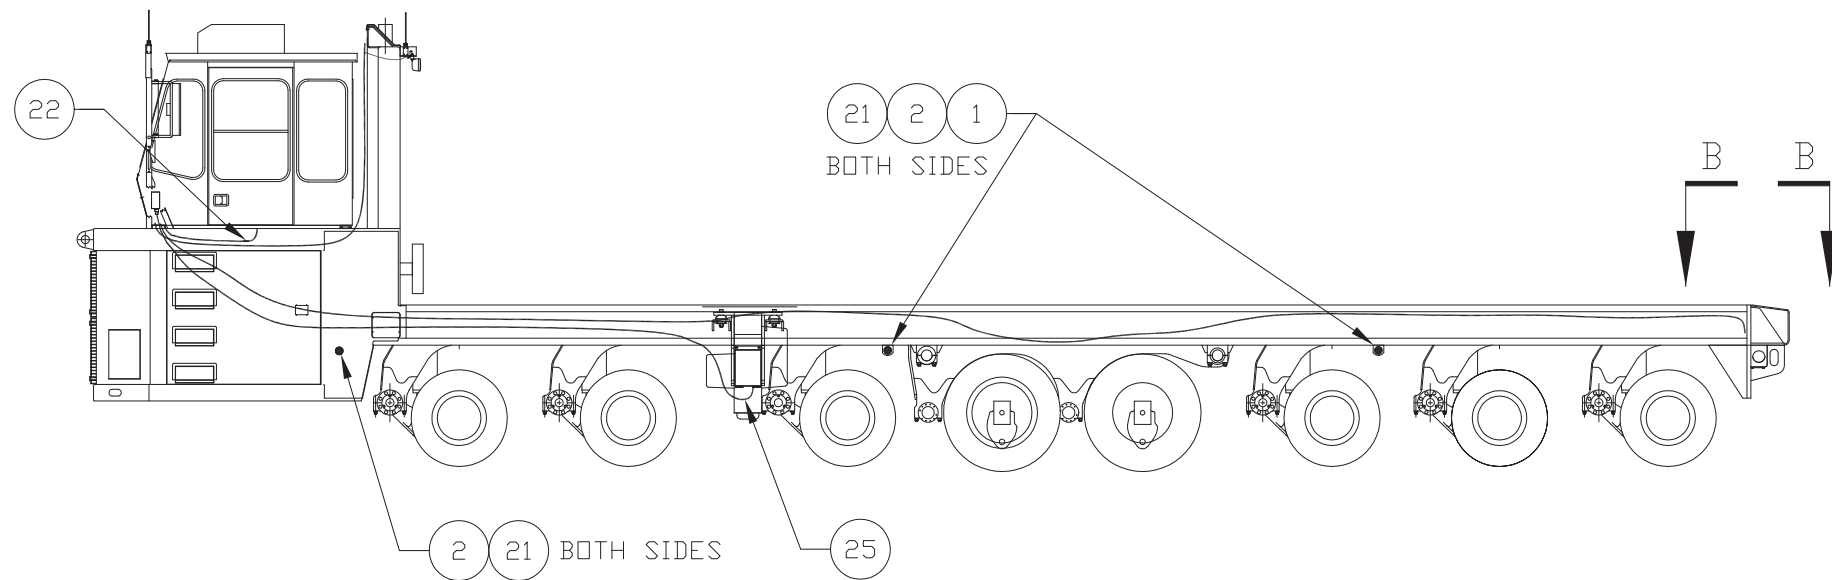

Chassis Wiring

Chassis Wiring

Item	Part No.	Qty	Description	Item	Part No.	Qty	Description
	587748		Wiring, Chassis				
1	241797	4	. Bracket, Mounting	16	587969	1	. Wire Harness
2	587957	6	. Light, Yellow	17	588027	1	. Wire Harness, LH Mirror
3	587779	1	. Strobe	18	588026	1	. Wire Harness, RH Mirror
4	587953	6	. Strobe	19	587928	1	. Wire Harness, Rear Lights
5	587954	6	. Strobe	20	587967	1	. Wire Harness
6	587956	2	. Light	21	117-0249	6	. Grommet
7	117-0234	2	. Light, Reverse	22	587929	1	. Wire Harness, Seat
8	276-0005	1	. Alarm, Backup	25	587927	1	. Cable Assembly
9	117-0231	10	. Grommet	26	117-0240	2	. Light, Platform
10	117-0233	2	. Grommet	27	085-0236	4	. Switch, Limit
11	581137	1	. Wire Harness	28	085-0235	4	. Switch, Limit
12	587970	1	. Wire Harness	30	117-0227	2	. Headlight Assembly
13	587971	1	. Wire Harness, Engine	31	589160	1	. Wire Harness, Engine Accs
14	587968	1	. Wire Harness, Engine	32	589166	1	. Wire Harness, Battery
15	587930	1	. Wire Harness, Deck	33	589170	1	. Wire Harness, Engine

SECTION A-A
SCALE: NONE

SECTION B-B
SCALE: NONE

1 ▸ ITEM 3 REPLACES PIGTAIL SUPPLIED WITH GROMMET.