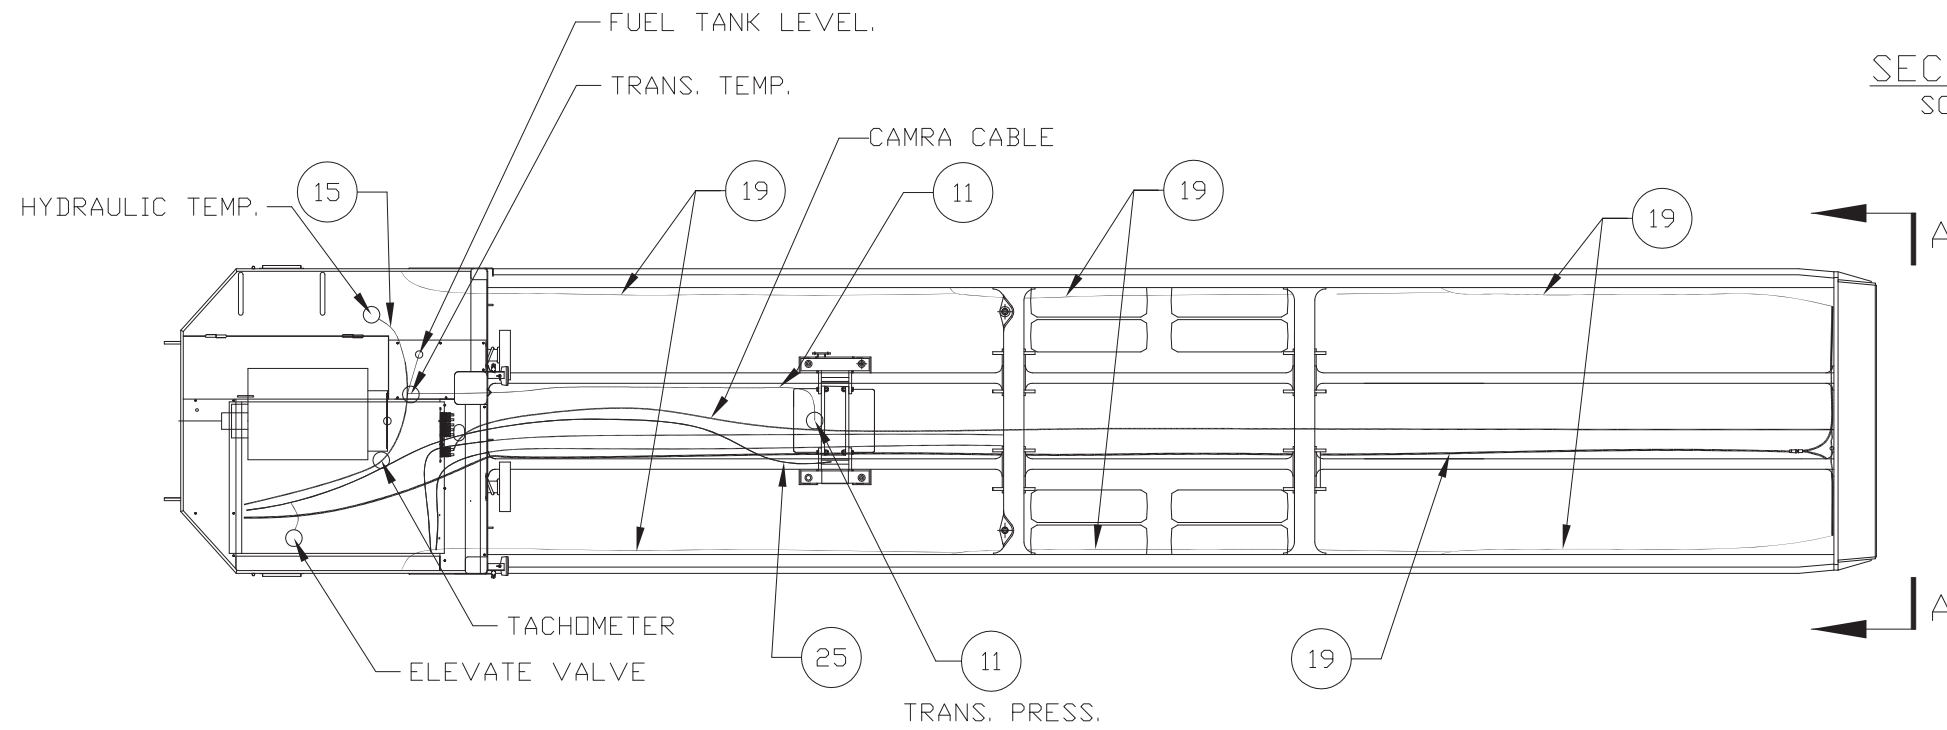

Chassis Wiring

Chassis Wiring

Item	Part No.	Qty	Description	Item	Part No.	Qty	Description
	587748		Wiring, Chassis				
1	241797	4	. Bracket, Mounting	16	587969	1	. Wire Harness
2	587957	6	. Light, Yellow	17	588027	1	. Wire Harness, LH Mirror
3	587779	1	. Strobe	18	588026	1	. Wire Harness, RH Mirror
4	587953	6	. Strobe	19	587928	1	. Wire Harness, Rear Lights
5	587954	6	. Strobe	20	587967	1	. Wire Harness
6	587956	2	. Light	21	117-0249	6	. Grommet
7	117-0234	2	. Light, Reverse	22	587929	1	. Wire Harness, Seat
8	276-0005	1	. Alarm, Backup	25	587927	1	. Cable Assembly
9	117-0231	10	. Grommet	26	117-0240	2	. Light, Platform
10	117-0233	2	. Grommet	27	085-0236	4	. Switch, Limit
11	581137	1	. Wire Harness	28	085-0235	4	. Switch, Limit
12	587970	1	. Wire Harness	30	117-0227	2	. Headlight Assembly
13	587971	1	. Wire Harness, Engine	31	589160	1	. Wire Harness, Engine Accs
14	587968	1	. Wire Harness, Engine	32	589166	1	. Wire Harness, Battery
15	587930	1	. Wire Harness, Deck	33	589170	1	. Wire Harness, Engine

SECTION A-A
SCALE: NONE

SECTION B-B
SCALE: NONE

1 ▸ ITEM 3 REPLACES PIGTAIL SUPPLIED WITH GROMMET.