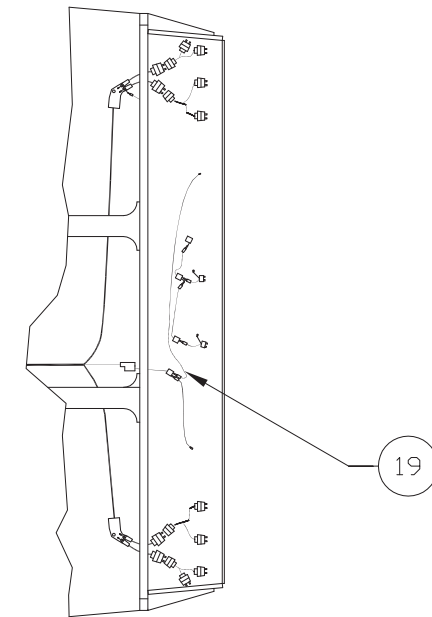

Chassis Wiring

Chassis Wiring

Item	Part No.	Qty	Description	Item	Part No.	Qty	Description
	587748		Wiring, Chassis				
1	241797	4	. Bracket, Mounting	16	587969	1	. Wire Harness
2	587957	6	. Light, Yellow	17	588027	1	. Wire Harness, LH Mirror
3	587779	1	. Strobe	18	588026	1	. Wire Harness, RH Mirror
4	587953	6	. Strobe	19	587928	1	. Wire Harness, Rear Lights
5	587954	6	. Strobe	20	587967	1	. Wire Harness
6	587956	2	. Light	21	117-0249	6	. Grommet
7	117-0234	2	. Light, Reverse	22	587929	1	. Wire Harness, Seat
8	276-0005	1	. Alarm, Backup	25	587927	1	. Cable Assembly
9	117-0231	10	. Grommet	26	117-0240	2	. Light, Platform
10	117-0233	2	. Grommet	27	085-0236	4	. Switch, Limit
11	581137	1	. Wire Harness	28	085-0235	4	. Switch, Limit
12	587970	1	. Wire Harness	30	117-0227	2	. Headlight Assembly
13	587971	1	. Wire Harness, Engine	31	589160	1	. Wire Harness, Engine Accs
14	587968	1	. Wire Harness, Engine	32	589166	1	. Wire Harness, Battery
15	587930	1	. Wire Harness, Deck	33	589170	1	. Wire Harness, Engine

SECTION A-A
SCALE: NONE

SECTION B-B
SCALE: NONE

1 ▸ ITEM 3 REPLACES PIGTAIL SUPPLIED WITH GROMMET.