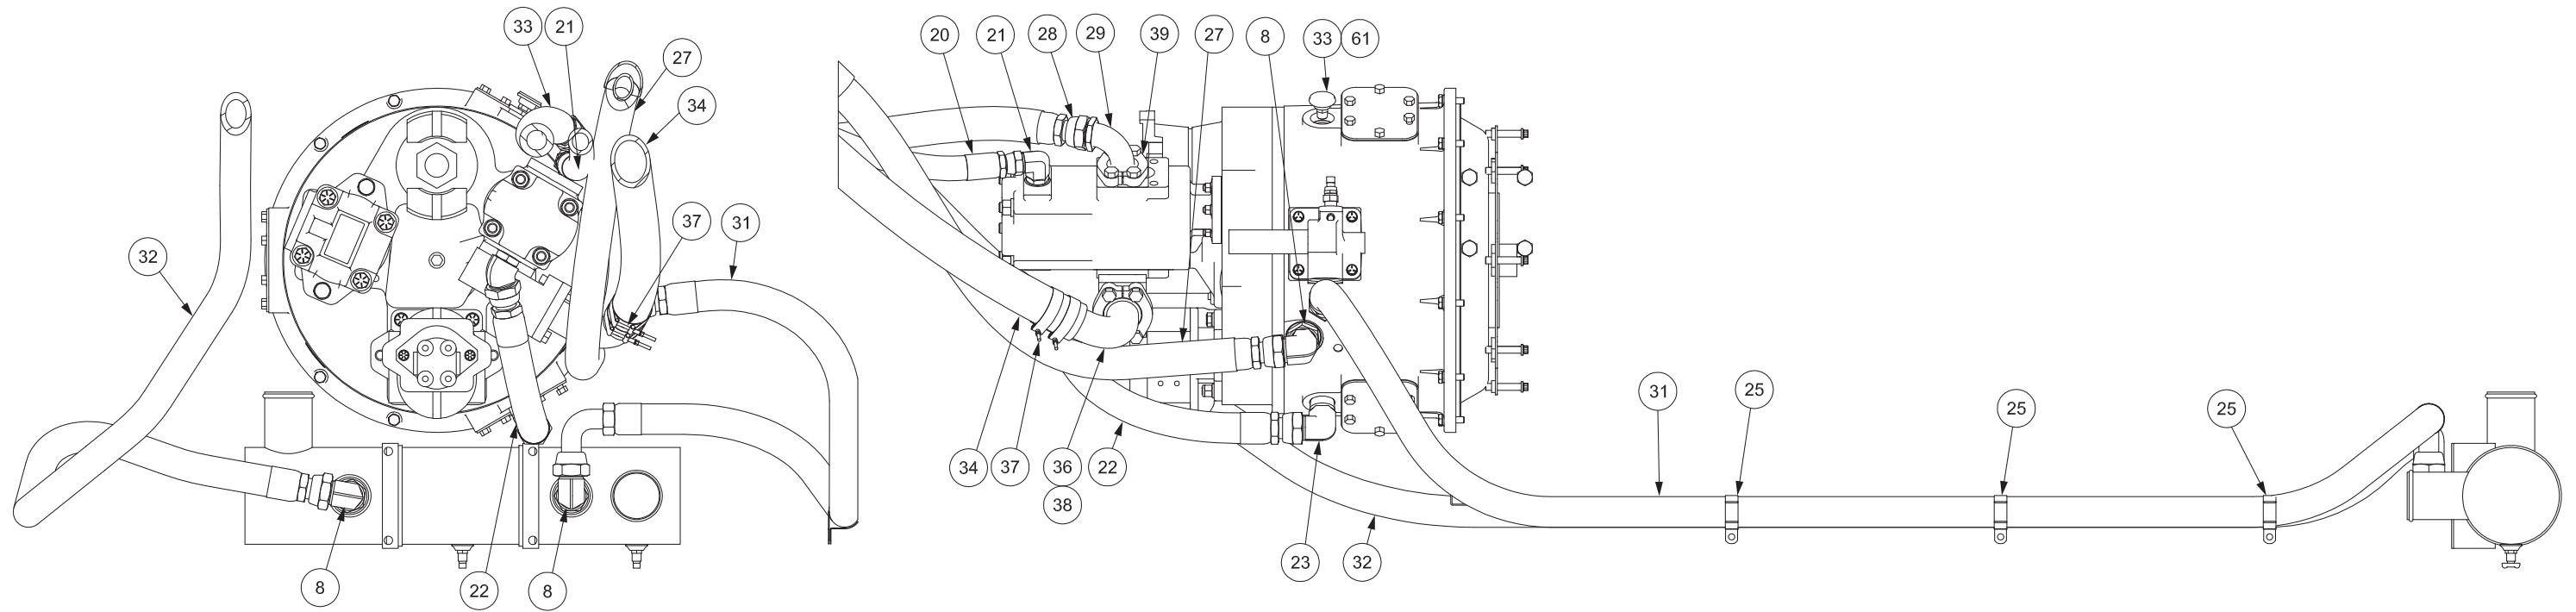

Hydraulic System, Transmission

Hydraulic System, Transmission

Item	Part No.	Qty	Description	Item	Part No.	Qty	Description
	587747		Hydraulic System -Transmission				
01	589114	1	. Hose Assembly	29	14274	2	. Fitting
02	589115	1	. Hose Assembly	31	589127	1	. Hose Assembly
03	589116	1	. Hose Assembly	32	589128	1	. Hose Assembly
04	589117	1	. Hose Assembly	33	R238535	1	. Breather
05	575459	3	. Tube Assembly	34	201439	6'	. Suction Hose
06	587962	1	. Tube Assembly	35	578924	1	. Tube Assembly
07	513759	2	. Weld Flange	36	223435	3	. Fitting
08	209714	6	. Fitting	37	219321	8	. T-Bolt Clamp
09	221140	1	. Fitting	38	12721	4	. Kit, Split Flange
10	R14513	2	. Fitting	39	11767	2	. Kit, Split Flange
11	209111	3	. Fitting	40	225660	1	. Fitting
12	589118	1	. Hose Assembly	41	209405	5	. Fitting
13	589119	1	. Hose Assembly	42	209750	5	. Fitting
14	589121	1	. Hose Assembly	43	209757	1	. Fitting
15	203519	2	. O-Ring	44	548314	1	. Fitting
16	589121	1	. Hose Assembly	45	209754	1	. Fitting
17	589122	1	. Hose Assembly	46	219271	1	. Filter
18	232862	1	. Fitting	47	* 232061	1	. Valve Module Assembly
19	216027	2	. Fitting	52	20856	1	. Fitting
20	589123	1	. Hose Assembly	55	211789	1	. Fitting
21	225129	1	. Fitting	57	589115	1	. Hose Assembly
22	589124	1	. Hose Assembly	58	589115	1	. Hose Assembly
23	209420	1	. Fitting	59	589115	1	. Hose Assembly
24	572903	3	. Channel	60	242243	3	. Clamp
25	237508	6	. Clamp	61	00144052	1	. Bushing, Reducer
26	231250	3	. Clamp	62	231249	10	. Clamp
27	250162	1	. Hose Assembly	65	221569W	8	. Capscrew
28	589126	1	. Hose Assembly	66	234665	8	. Lockwasher

* See Separate Coverage

SECTION C-C

SECTION D-D

SECTION F-F

SECTION H-H

SECTION E-E