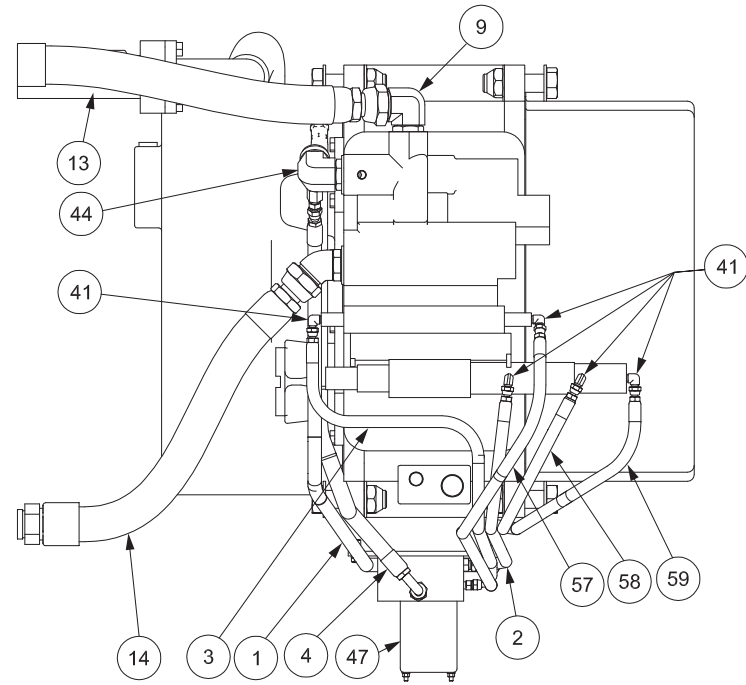

Hydraulic System, Transmission

Hydraulic System, Transmission

Item	Part No.	Qty	Description	Item	Part No.	Qty	Description
	587747		Hydraulic System -Transmission				
01	589114	1	. Hose Assembly	29	14274	2	. Fitting
02	589115	1	. Hose Assembly	31	589127	1	. Hose Assembly
03	589116	1	. Hose Assembly	32	589128	1	. Hose Assembly
04	589117	1	. Hose Assembly	33	R238535	1	. Breather
05	575459	3	. Tube Assembly	34	201439	6'	. Suction Hose
06	587962	1	. Tube Assembly	35	578924	1	. Tube Assembly
07	513759	2	. Weld Flange	36	223435	3	. Fitting
08	209714	6	. Fitting	37	219321	8	. T-Bolt Clamp
09	221140	1	. Fitting	38	12721	4	. Kit, Split Flange
10	R14513	2	. Fitting	39	11767	2	. Kit, Split Flange
11	209111	3	. Fitting	40	225660	1	. Fitting
12	589118	1	. Hose Assembly	41	209405	5	. Fitting
13	589119	1	. Hose Assembly	42	209750	5	. Fitting
14	589121	1	. Hose Assembly	43	209757	1	. Fitting
15	203519	2	. O-Ring	44	548314	1	. Fitting
16	589121	1	. Hose Assembly	45	209754	1	. Fitting
17	589122	1	. Hose Assembly	46	219271	1	. Filter
18	232862	1	. Fitting	47	* 232061	1	. Valve Module Assembly
19	216027	2	. Fitting	52	20856	1	. Fitting
20	589123	1	. Hose Assembly	55	211789	1	. Fitting
21	225129	1	. Fitting	57	589115	1	. Hose Assembly
22	589124	1	. Hose Assembly	58	589115	1	. Hose Assembly
23	209420	1	. Fitting	59	589115	1	. Hose Assembly
24	572903	3	. Channel	60	242243	3	. Clamp
25	237508	6	. Clamp	61	00144052	1	. Bushing, Reducer
26	231250	3	. Clamp	62	231249	10	. Clamp
27	250162	1	. Hose Assembly	65	221569W	8	. Capscrew
28	589126	1	. Hose Assembly	66	234665	8	. Lockwasher

* See Separate Coverage

SECTION C-C

SECTION D-D

SECTION F-F

SECTION H-H

SECTION E-E