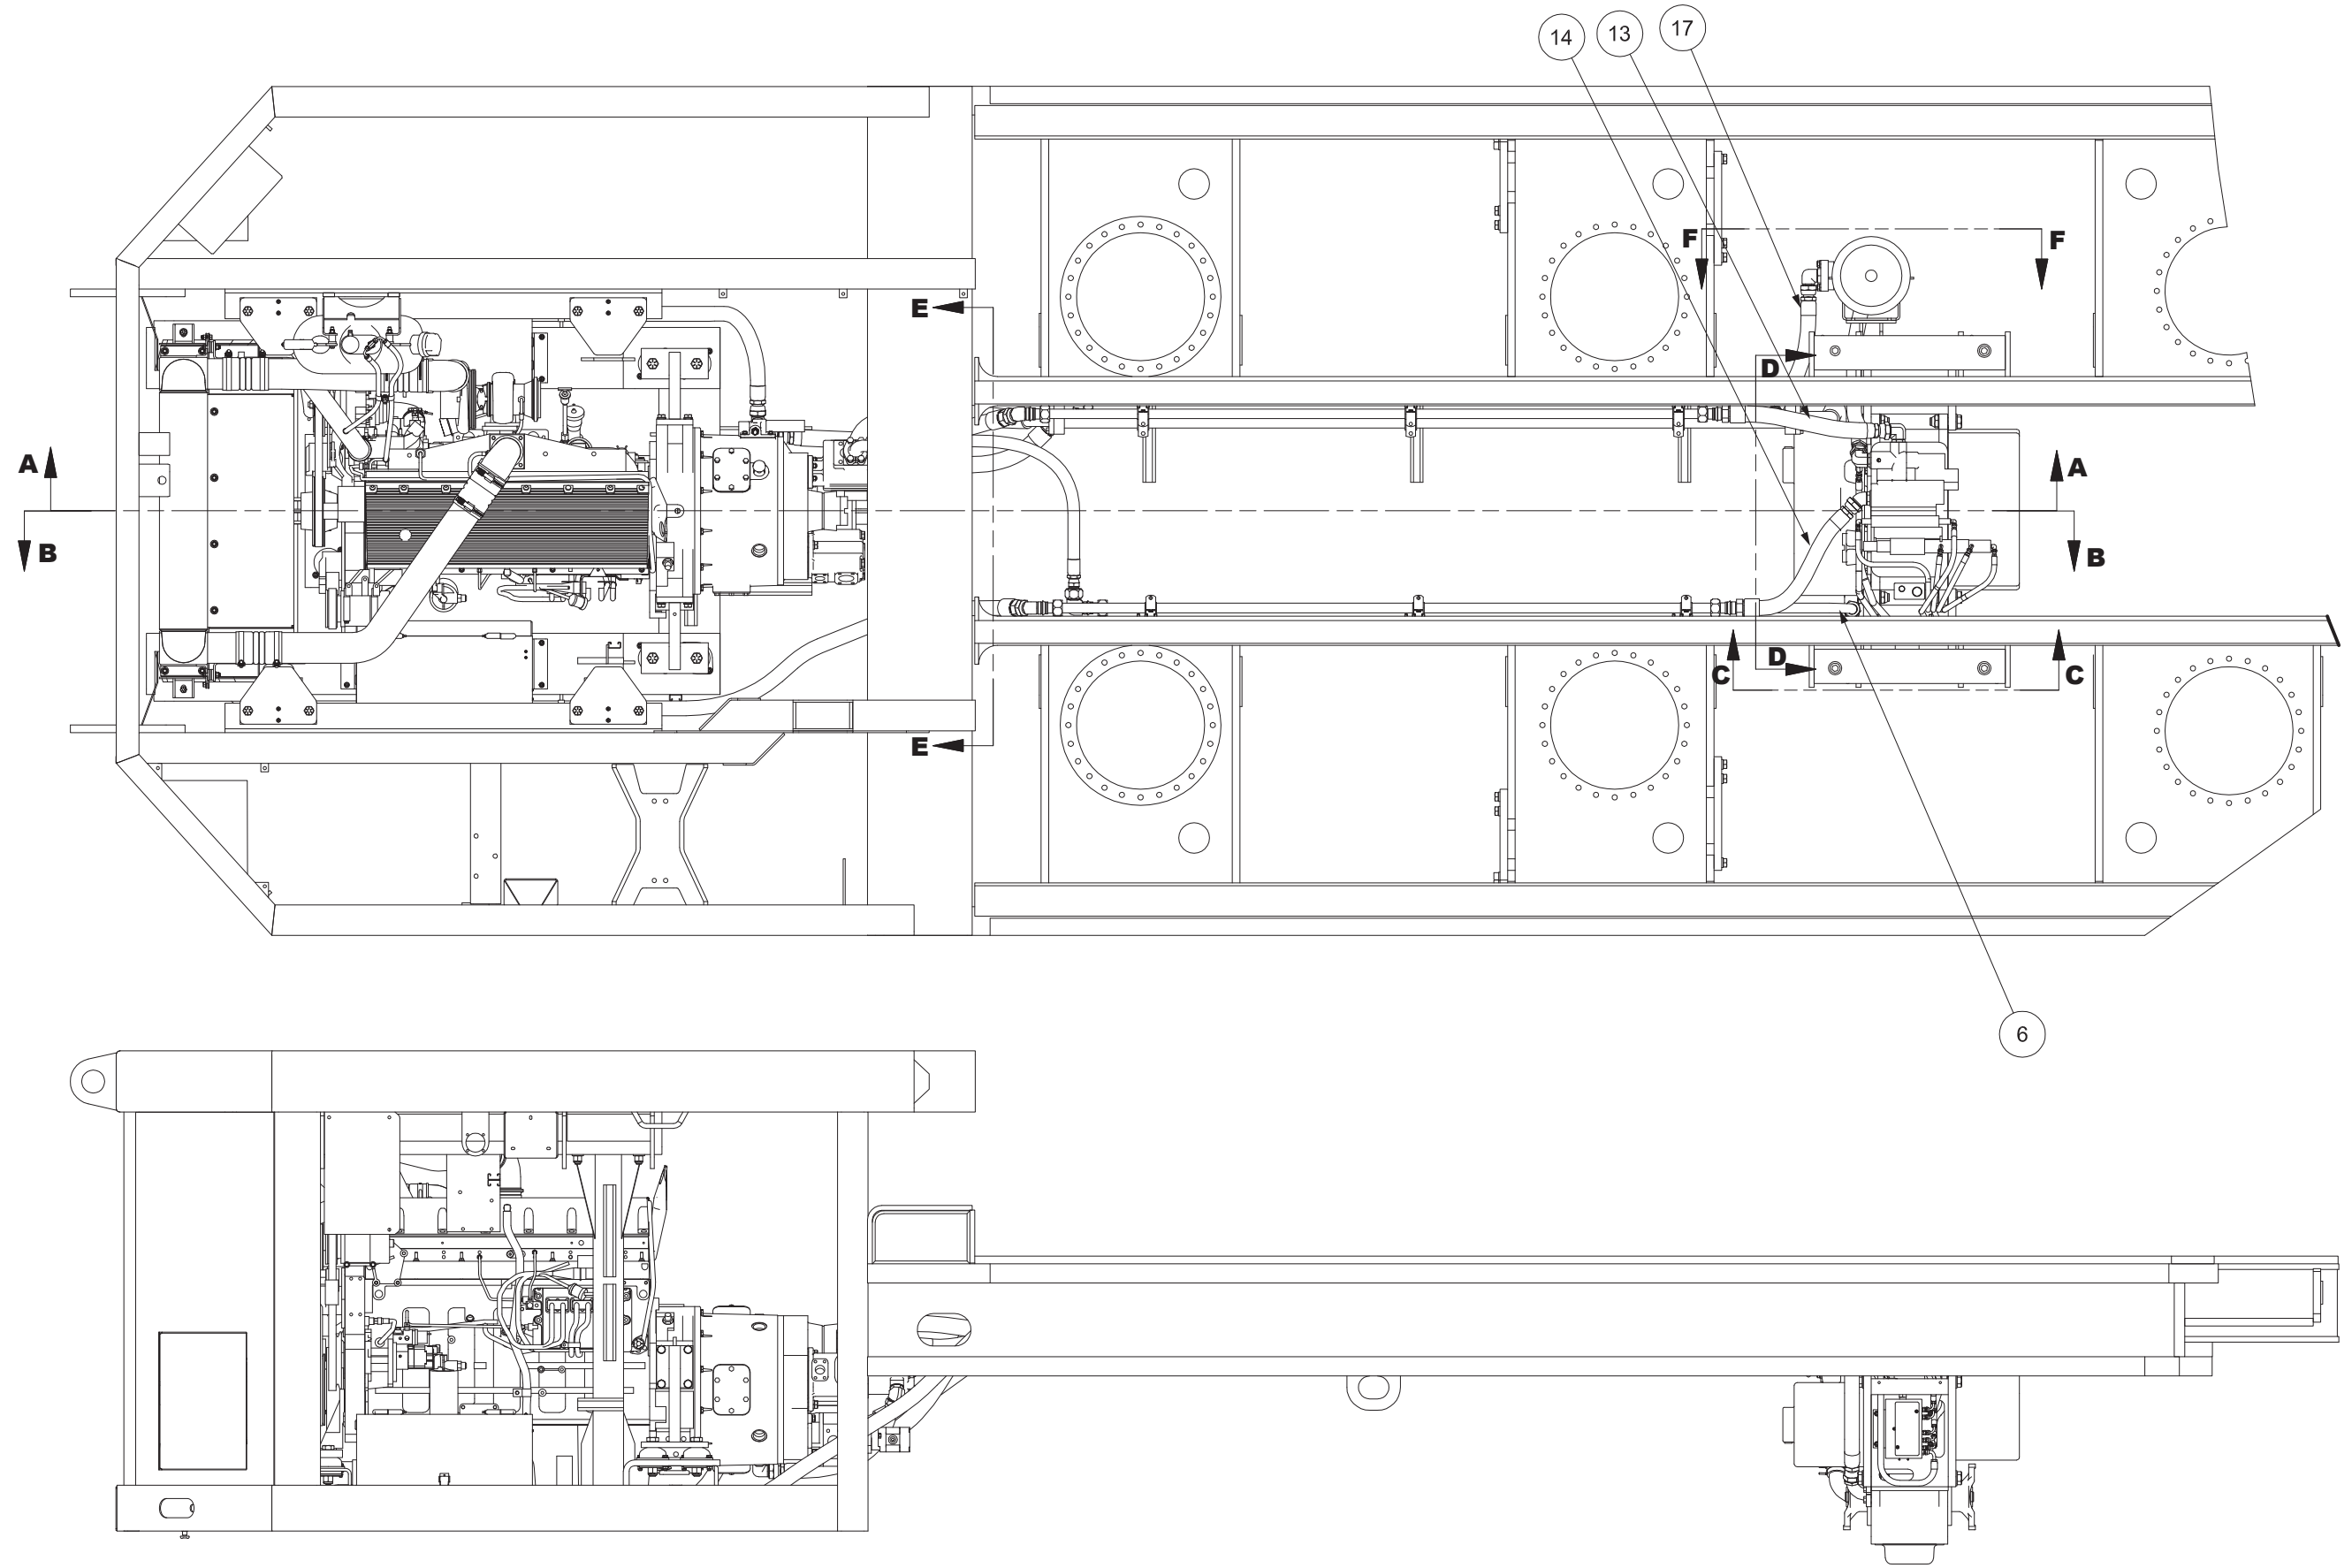

Hydraulic System, Transmission

Hydraulic System, Transmission

Item	Part No.	Qty	Description	Item	Part No.	Qty	Description
	587747		Hydraulic System -Transmission				
01	589114	1	. Hose Assembly	29	14274	2	. Fitting
02	589115	1	. Hose Assembly	31	589127	1	. Hose Assembly
03	589116	1	. Hose Assembly	32	589128	1	. Hose Assembly
04	589117	1	. Hose Assembly	33	R238535	1	. Breather
05	575459	3	. Tube Assembly	34	201439	6'	. Suction Hose
06	587962	1	. Tube Assembly	35	578924	1	. Tube Assembly
07	513759	2	. Weld Flange	36	223435	3	. Fitting
08	209714	6	. Fitting	37	219321	8	. T-Bolt Clamp
09	221140	1	. Fitting	38	12721	4	. Kit, Split Flange
10	R14513	2	. Fitting	39	11767	2	. Kit, Split Flange
11	209111	3	. Fitting	40	225660	1	. Fitting
12	589118	1	. Hose Assembly	41	209405	5	. Fitting
13	589119	1	. Hose Assembly	42	209750	5	. Fitting
14	589121	1	. Hose Assembly	43	209757	1	. Fitting
15	203519	2	. O-Ring	44	548314	1	. Fitting
16	589121	1	. Hose Assembly	45	209754	1	. Fitting
17	589122	1	. Hose Assembly	46	219271	1	. Filter
18	232862	1	. Fitting	47	* 232061	1	. Valve Module Assembly
19	216027	2	. Fitting	52	20856	1	. Fitting
20	589123	1	. Hose Assembly	55	211789	1	. Fitting
21	225129	1	. Fitting	57	589115	1	. Hose Assembly
22	589124	1	. Hose Assembly	58	589115	1	. Hose Assembly
23	209420	1	. Fitting	59	589115	1	. Hose Assembly
24	572903	3	. Channel	60	242243	3	. Clamp
25	237508	6	. Clamp	61	00144052	1	. Bushing, Reducer
26	231250	3	. Clamp	62	231249	10	. Clamp
27	250162	1	. Hose Assembly	65	221569W	8	. Capscrew
28	589126	1	. Hose Assembly	66	234665	8	. Lockwasher

* See Separate Coverage

SECTION C-C

SECTION D-D

SECTION F-F

SECTION H-H

SECTION E-E