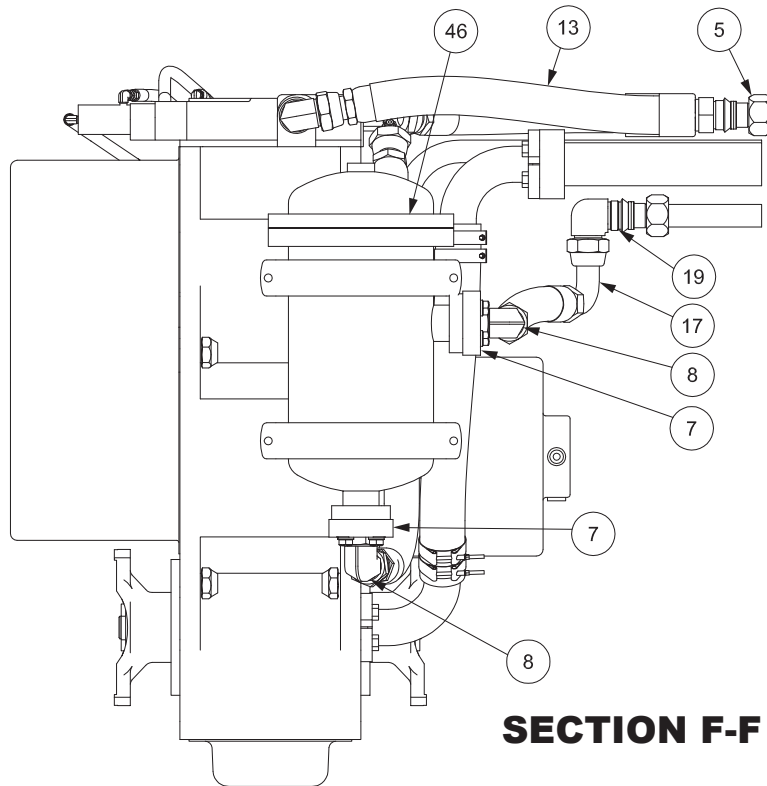

SECTION F-F