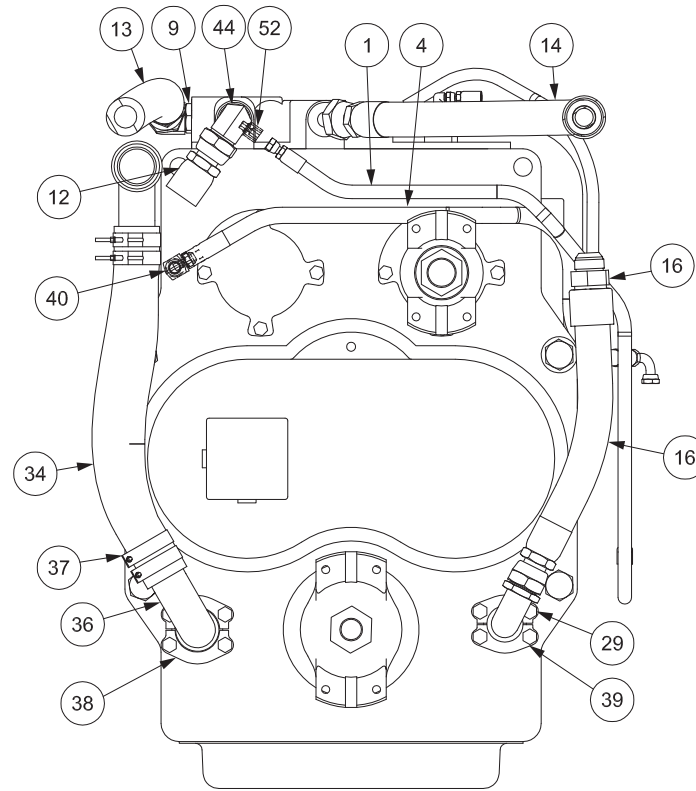

Hydraulic System, Transmission

Hydraulic System, Transmission

Item	Part No.	Qty	Description	Item	Part No.	Qty	Description
	587747		Hydraulic System -Transmission				
01	589114	1	. Hose Assembly	29	14274	2	. Fitting
02	589115	1	. Hose Assembly	31	589127	1	. Hose Assembly
03	589116	1	. Hose Assembly	32	589128	1	. Hose Assembly
04	589117	1	. Hose Assembly	33	R238535	1	. Breather
05	575459	3	. Tube Assembly	34	201439	6'	. Suction Hose
06	587962	1	. Tube Assembly	35	578924	1	. Tube Assembly
07	513759	2	. Weld Flange	36	223435	3	. Fitting
08	209714	6	. Fitting	37	219321	8	. T-Bolt Clamp
09	221140	1	. Fitting	38	12721	4	. Kit, Split Flange
10	R14513	2	. Fitting	39	11767	2	. Kit, Split Flange
11	209111	3	. Fitting	40	225660	1	. Fitting
12	589118	1	. Hose Assembly	41	209405	5	. Fitting
13	589119	1	. Hose Assembly	42	209750	5	. Fitting
14	589121	1	. Hose Assembly	43	209757	1	. Fitting
15	203519	2	. O-Ring	44	548314	1	. Fitting
16	589121	1	. Hose Assembly	45	209754	1	. Fitting
17	589122	1	. Hose Assembly	46	219271	1	. Filter
18	232862	1	. Fitting	47	* 232061	1	. Valve Module Assembly
19	216027	2	. Fitting	52	20856	1	. Fitting
20	589123	1	. Hose Assembly	55	211789	1	. Fitting
21	225129	1	. Fitting	57	589115	1	. Hose Assembly
22	589124	1	. Hose Assembly	58	589115	1	. Hose Assembly
23	209420	1	. Fitting	59	589115	1	. Hose Assembly
24	572903	3	. Channel	60	242243	3	. Clamp
25	237508	6	. Clamp	61	00144052	1	. Bushing, Reducer
26	231250	3	. Clamp	62	231249	10	. Clamp
27	250162	1	. Hose Assembly	65	221569W	8	. Capscrew
28	589126	1	. Hose Assembly	66	234665	8	. Lockwasher

* See Separate Coverage

SECTION C-C

SECTION D-D

SECTION F-F

SECTION H-H

SECTION E-E