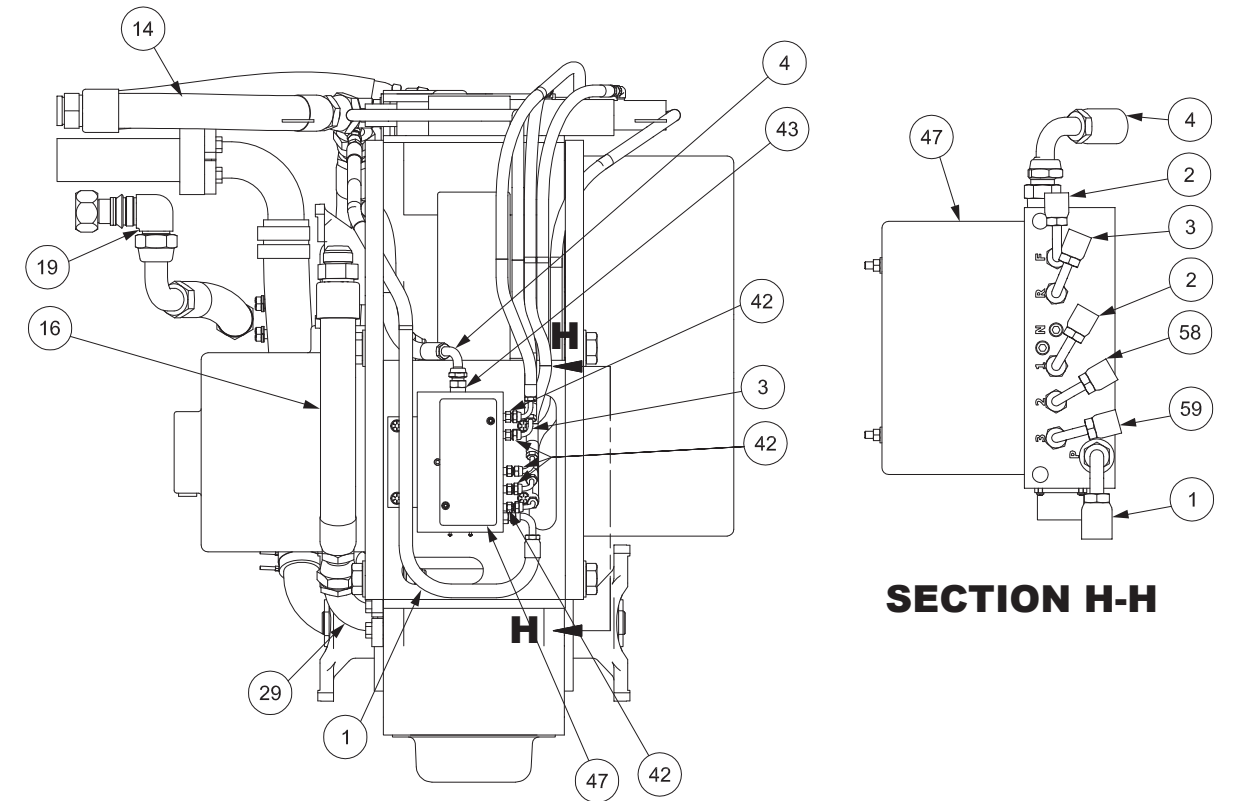

SECTION H-H