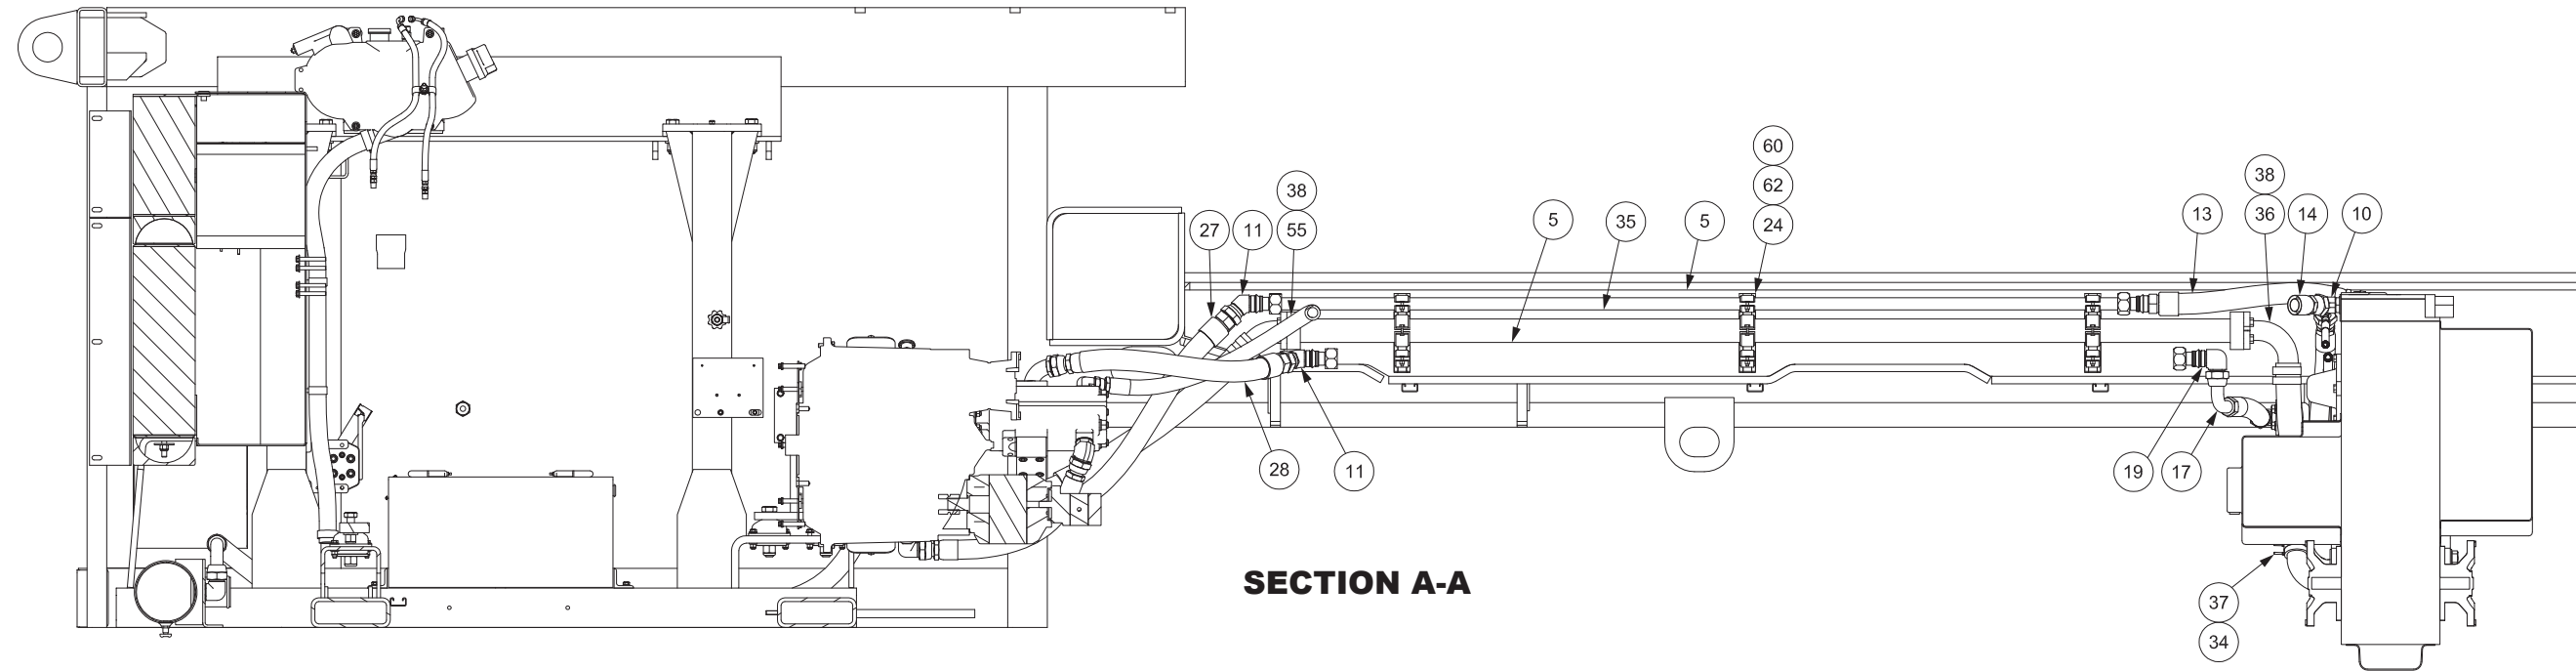

Hydraulic System, Transmission

Hydraulic System, Transmission

Item	Part No.	Qty	Description	Item	Part No.	Qty	Description
	587747		Hydraulic System -Transmission				
01	589114	1	. Hose Assembly	29	14274	2	. Fitting
02	589115	1	. Hose Assembly	31	589127	1	. Hose Assembly
03	589116	1	. Hose Assembly	32	589128	1	. Hose Assembly
04	589117	1	. Hose Assembly	33	R238535	1	. Breather
05	575459	3	. Tube Assembly	34	201439	6'	. Suction Hose
06	587962	1	. Tube Assembly	35	578924	1	. Tube Assembly
07	513759	2	. Weld Flange	36	223435	3	. Fitting
08	209714	6	. Fitting	37	219321	8	. T-Bolt Clamp
09	221140	1	. Fitting	38	12721	4	. Kit, Split Flange
10	R14513	2	. Fitting	39	11767	2	. Kit, Split Flange
11	209111	3	. Fitting	40	225660	1	. Fitting
12	589118	1	. Hose Assembly	41	209405	5	. Fitting
13	589119	1	. Hose Assembly	42	209750	5	. Fitting
14	589121	1	. Hose Assembly	43	209757	1	. Fitting
15	203519	2	. O-Ring	44	548314	1	. Fitting
16	589121	1	. Hose Assembly	45	209754	1	. Fitting
17	589122	1	. Hose Assembly	46	219271	1	. Filter
18	232862	1	. Fitting	47	* 232061	1	. Valve Module Assembly
19	216027	2	. Fitting	52	20856	1	. Fitting
20	589123	1	. Hose Assembly	55	211789	1	. Fitting
21	225129	1	. Fitting	57	589115	1	. Hose Assembly
22	589124	1	. Hose Assembly	58	589115	1	. Hose Assembly
23	209420	1	. Fitting	59	589115	1	. Hose Assembly
24	572903	3	. Channel	60	242243	3	. Clamp
25	237508	6	. Clamp	61	00144052	1	. Bushing, Reducer
26	231250	3	. Clamp	62	231249	10	. Clamp
27	250162	1	. Hose Assembly	65	221569W	8	. Capscrew
28	589126	1	. Hose Assembly	66	234665	8	. Lockwasher

* See Separate Coverage

SECTION C-C

SECTION D-D

SECTION F-F

SECTION H-H

SECTION E-E