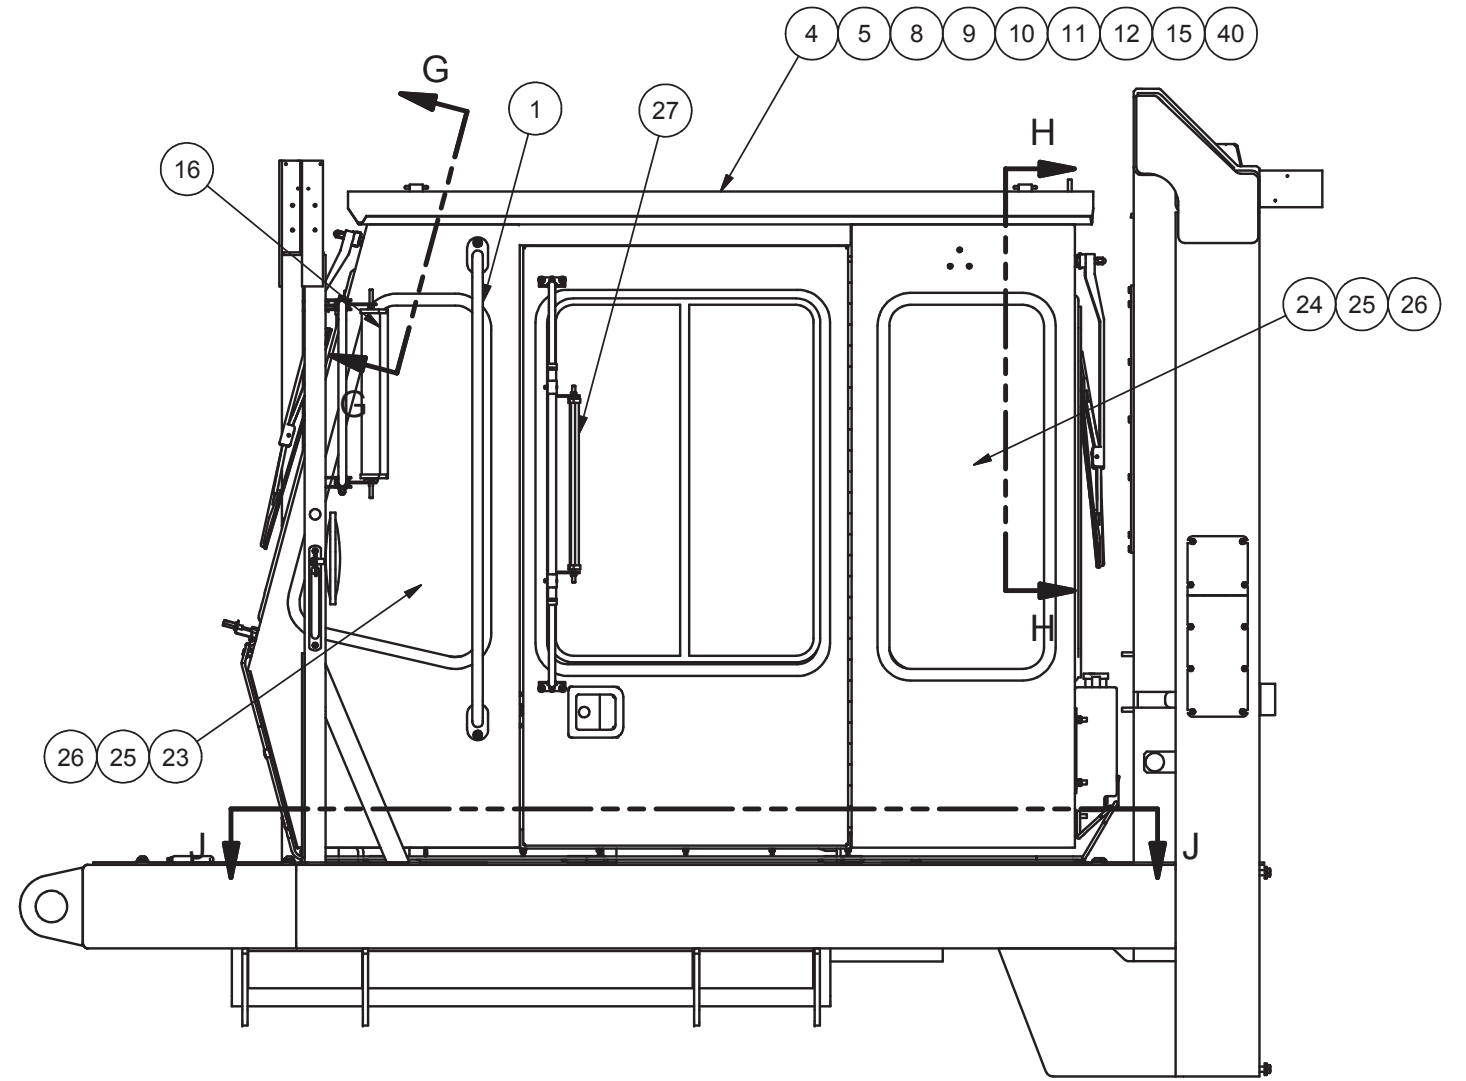

Cab Assembly

Item	Part No.	Qty	Description	Item	Part No.	Qty	Description
	587740		Cab Group				
1	025-0113	1	. Handle, Grab	45	255446	2	. Bracket, Mirror Mount
2	090-0178	1	. Plate, Panel	46	R1929619	8	. Washer
3	090-0153	2	. Plate, Panel	47	249776	2	. Nozzle, Jet, Single
4	* 578242	1	. Shell Weldment, Cab	48	255031	2	. Link, Wiper
5	* 578315	1	. Cab Mount Group	49	247684	2	. Arm, Drive
6	004-1676	2	. Kit, Mirror Bracket	50	247682	2	. Bracket, Wiper Motor
7	588032	1	. Cover Plate	51	239160	2	. Fan, Defroster
8	* 583096	1	. Air Conditioning/Heater/Comp	52	251644	2	. Link Arm, Wiper
9	* 587754	1	. Steering Column-Rear	53	587685	1	. Mat, Floor
10	* 587755	1	. Dash Group	54	255033	4	. Blade, Wiper
11	* 587756	1	. Panel Group, Circuit Breaker	55	247680	2	. Motor, Wiper
12	* 587757	1	. Steering Column-Front	56	254779	1	. Bottle, Washer
13	* 400-0062	1	. Door Group Assembly, RH	57	* 246923	2	. Pedal Assembly, Elec Throttle
14	* 400-0063	1	. Door Group Assembly, LH	58	255032	4	. Arm, Wiper
15	* 587758	1	. Seat Group	59	R13801359	6	. Clip
16	* 587972	2	. Mirror	60	234245	15'	. Hose, Bulk
17	R13810989	8	. Capscrew	61	256319	2	. Receptacle
18	R13812512	20	. Lockwasher	62	18699W	8	. Capscrew
19	185-0003	2	. Mirror, Convex	63	Y73G-(0832)1210		. Capscrew
20	569247	2	. Plate, Mounting	64	255659	12	. Capscrew
21	578462	1	. Window	65	Y25G-(1024)128		. Capscrew
22	578463	1	. Window	66	224120W	12	. Capscrew
23	578464	2	. Window	67	18720W	18	. Capscrew
24	578465	2	. Window	68	R13810993	4	. Capscrew
25	203037	65'	. Molding, Locking Key	69	R13811014	11	. Capscrew
26	200326	65'	. Molding, Self Lock	70	162572W	12	. Capscrew
27	241998	1	. Mirror	71	Y17C-0616	8	. Capscrew
28	241999	1	. Bracket Assembly, Mirror	72	221867W	32	. Washer
29	231114	204"	. Weatherstrip	73	18423W	11	. Washer
31	254962	2	. Connector, Ecm	74	R13802619	50	. Flat Washer
32	219517	6	. Connector, Cord	75	R13802914	11	. Hard Washer
33	180-0396	2	. Plate, Cover	76	221767W	32	. Washer
34	587861	1	. Plate, Bulkhead	77	201567	4	. Lockwasher
35	587824	2	. Plate, Spacer	78	R13801813	4	. Capscrew
36	035-0673	50'	. Seal, Cab Door	79	222255	10	. Hex Nut
37	* 233035	1	. Valve, Treadle	80	15052W	4	. Nut
38	030-1065	1	. Valve, Treadle	81	R13811191	12	. Locknut
39	221703W	18	. Hex Nut	82	220582	6	. Ring Nut
40	* 584090	1	. Display Mt Assembly	83	Y25G-0416	8	. Capscrew
41	248521	4	. Shaft, Pivot	84	Y25G-0432	10	. Capscrew
42	090-0190	2	. Plate, Panel	85	222470	4	. Insert
43	R10581	2	. Stud, Battery Feeder	86	* 588823	1	. Insulation Installation
44	117-0260	2	. Light, Dome				

* See Separate Coverage