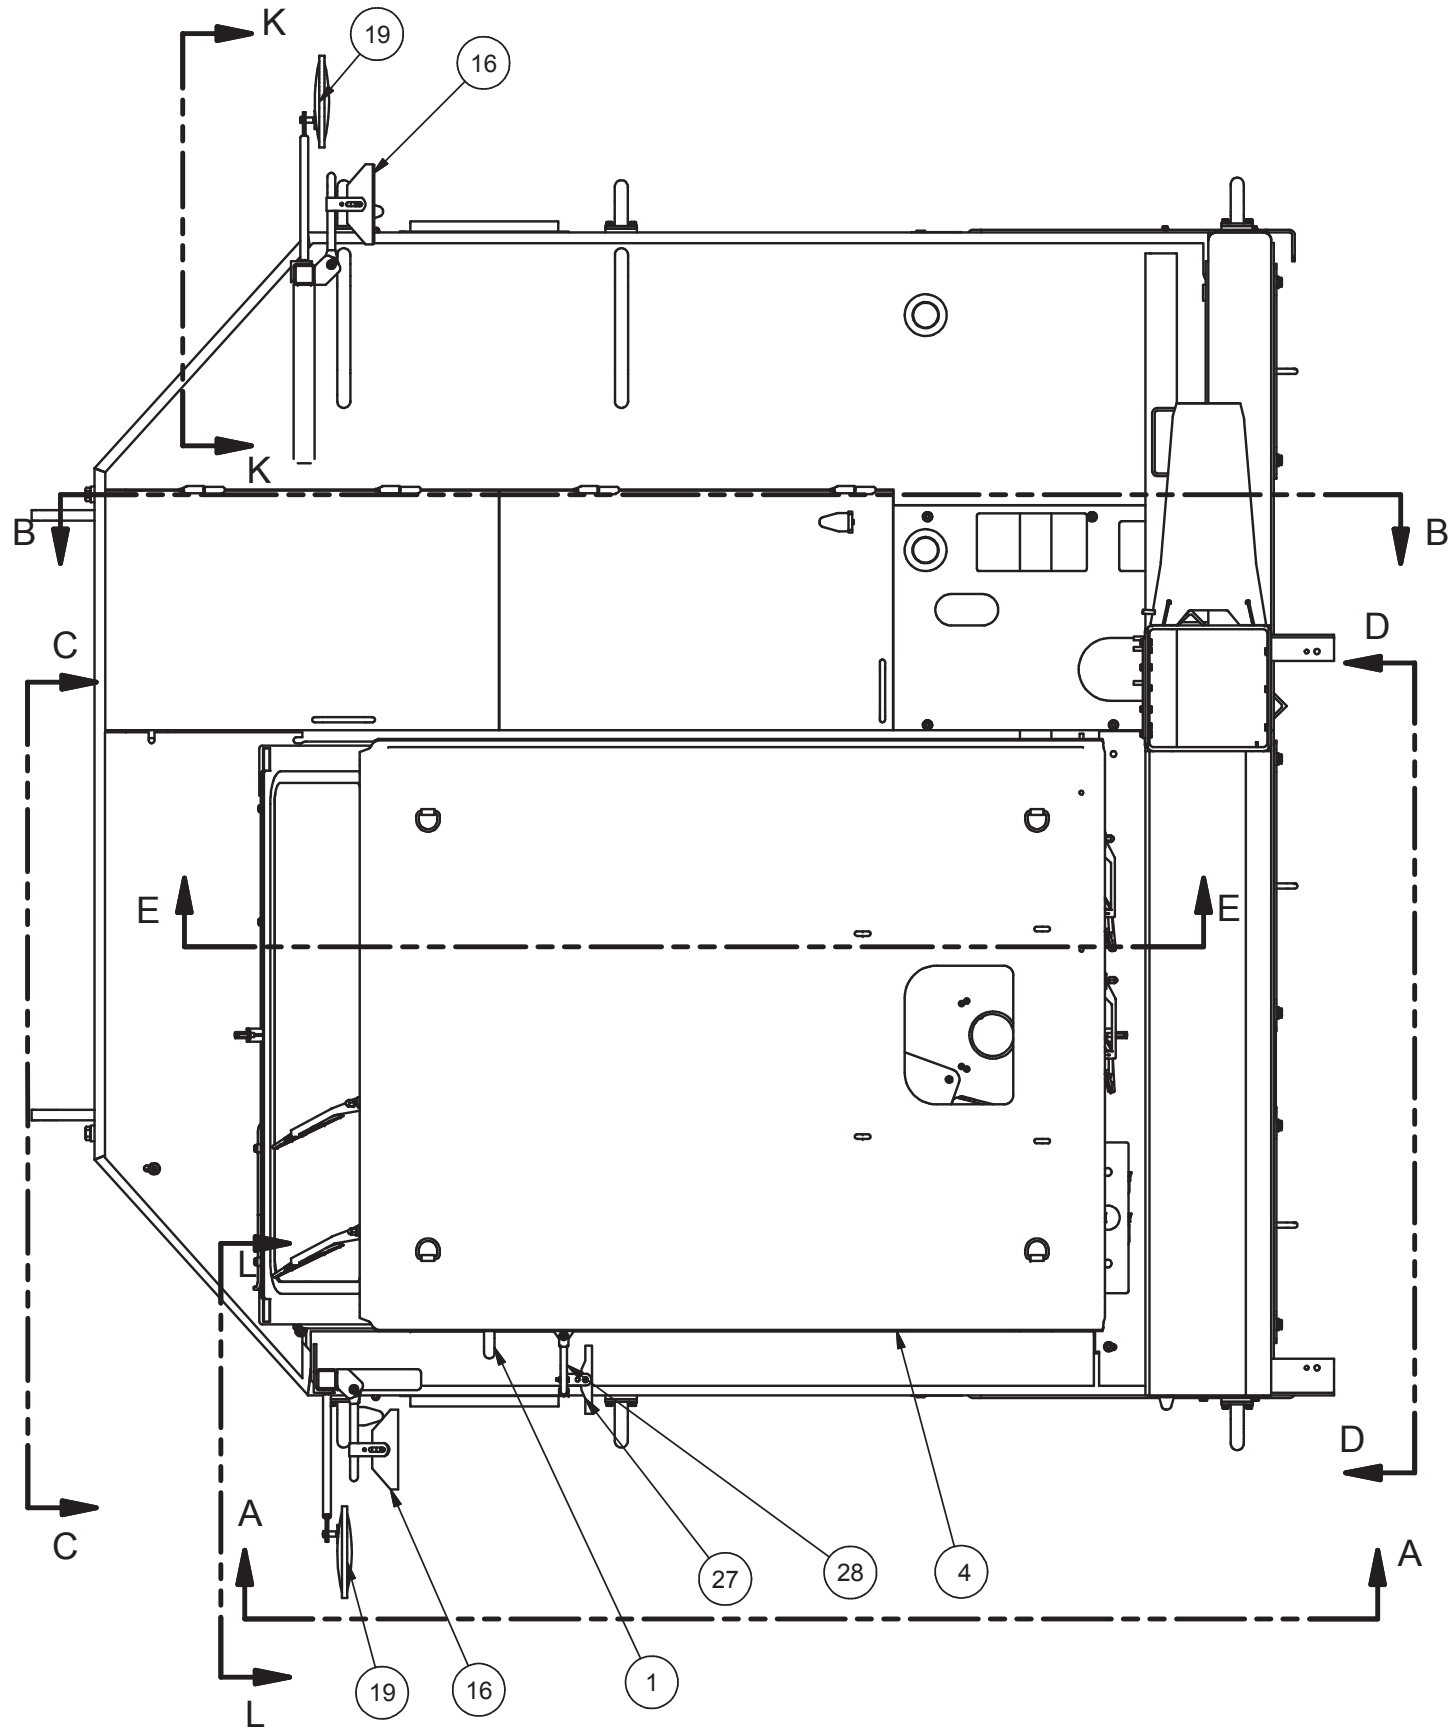

Cab Assembly

Item	Part No.	Qty	Description	Item	Part No.	Qty	Description
	587740		Cab Group				
1	025-0113	1	. Handle, Grab	45	255446	2	. Bracket, Mirror Mount
2	090-0178	1	. Plate, Panel	46	R1929619	8	. Washer
3	090-0153	2	. Plate, Panel	47	249776	2	. Nozzle, Jet, Single
4	* 578242	1	. Shell Weldment, Cab	48	255031	2	. Link, Wiper
5	* 578315	1	. Cab Mount Group	49	247684	2	. Arm, Drive
6	004-1676	2	. Kit, Mirror Bracket	50	247682	2	. Bracket, Wiper Motor
7	588032	1	. Cover Plate	51	239160	2	. Fan, Defroster
8	* 583096	1	. Air Conditioning/Heater/Comp	52	251644	2	. Link Arm, Wiper
9	* 587754	1	. Steering Column-Rear	53	587685	1	. Mat, Floor
10	* 587755	1	. Dash Group	54	255033	4	. Blade, Wiper
11	* 587756	1	. Panel Group, Circuit Breaker	55	247680	2	. Motor, Wiper
12	* 587757	1	. Steering Column-Front	56	254779	1	. Bottle, Washer
13	* 400-0062	1	. Door Group Assembly, RH	57	* 246923	2	. Pedal Assembly, Elec Throttle
14	* 400-0063	1	. Door Group Assembly, LH	58	255032	4	. Arm, Wiper
15	* 587758	1	. Seat Group	59	R13801359	6	. Clip
16	* 587972	2	. Mirror	60	234245	15'	. Hose, Bulk
17	R13810989	8	. Capscrew	61	256319	2	. Receptacle
18	R13812512	20	. Lockwasher	62	18699W	8	. Capscrew
19	185-0003	2	. Mirror, Convex	63	Y73G-(0832)1210		. Capscrew
20	569247	2	. Plate, Mounting	64	255659	12	. Capscrew
21	578462	1	. Window	65	Y25G-(1024)128		. Capscrew
22	578463	1	. Window	66	224120W	12	. Capscrew
23	578464	2	. Window	67	18720W	18	. Capscrew
24	578465	2	. Window	68	R13810993	4	. Capscrew
25	203037	65'	. Molding, Locking Key	69	R13811014	11	. Capscrew
26	200326	65'	. Molding, Self Lock	70	162572W	12	. Capscrew
27	241998	1	. Mirror	71	Y17C-0616	8	. Capscrew
28	241999	1	. Bracket Assembly, Mirror	72	221867W	32	. Washer
29	231114	204"	. Weatherstrip	73	18423W	11	. Washer
31	254962	2	. Connector, Ecm	74	R13802619	50	. Flat Washer
32	219517	6	. Connector, Cord	75	R13802914	11	. Hard Washer
33	180-0396	2	. Plate, Cover	76	221767W	32	. Washer
34	587861	1	. Plate, Bulkhead	77	201567	4	. Lockwasher
35	587824	2	. Plate, Spacer	78	R13801813	4	. Capscrew
36	035-0673	50'	. Seal, Cab Door	79	222255	10	. Hex Nut
37	* 233035	1	. Valve, Treadle	80	15052W	4	. Nut
38	030-1065	1	. Valve, Treadle	81	R13811191	12	. Locknut
39	221703W	18	. Hex Nut	82	220582	6	. Ring Nut
40	* 584090	1	. Display Mt Assembly	83	Y25G-0416	8	. Capscrew
41	248521	4	. Shaft, Pivot	84	Y25G-0432	10	. Capscrew
42	090-0190	2	. Plate, Panel	85	222470	4	. Insert
43	R10581	2	. Stud, Battery Feeder	86	* 588823	1	. Insulation Installation
44	117-0260	2	. Light, Dome				

* See Separate Coverage