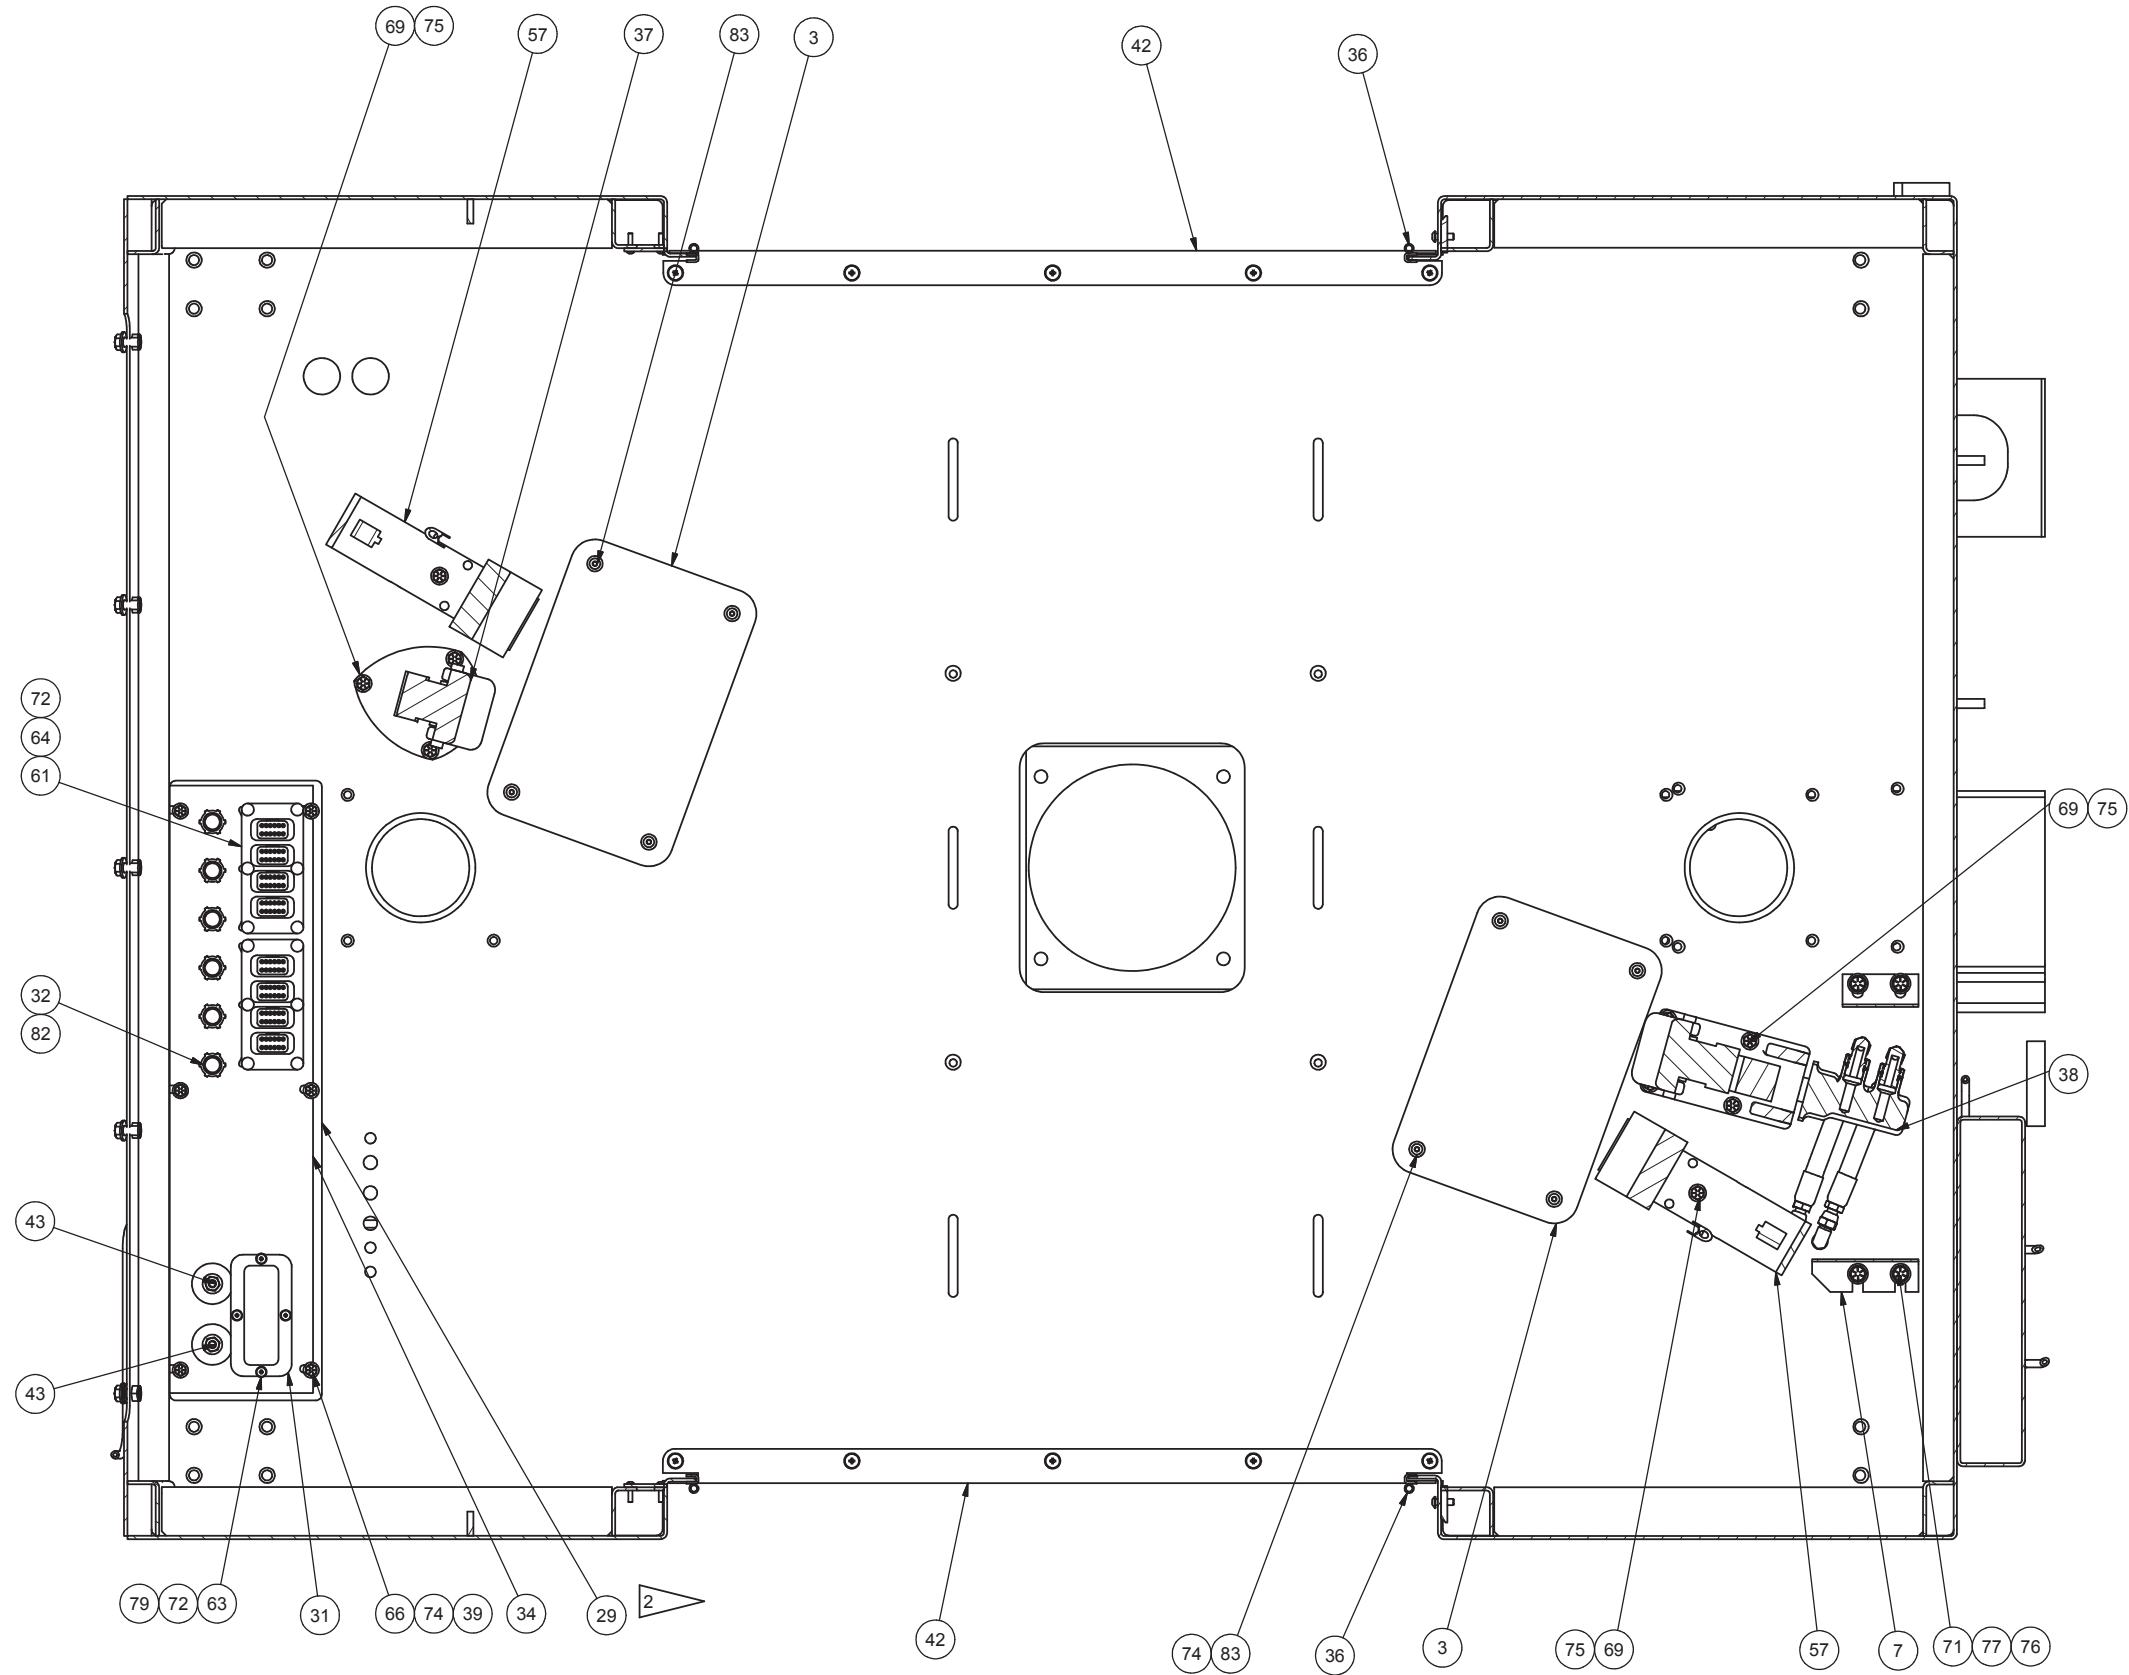

SECTION K-K

SECTION L-L

SECTION E-E

SECTION J-J