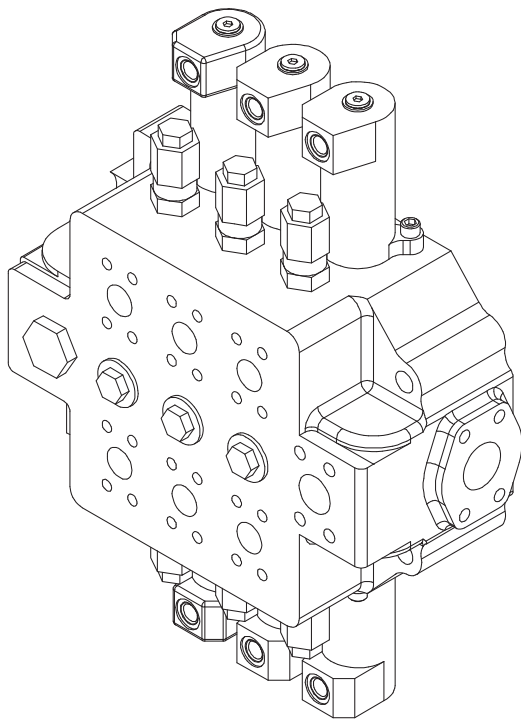

---

Holddown/Kickoff Valve Assembly

## Holddown/Kickoff Valve Assembly

Item	Part No.	Qty	Description	Item	Part No.	Qty	Description
	<b>587577</b>		<b>Valve Assembly</b>				
1	588592	1	. Valve, Relief	13	* NSS	6	. O-Ring, Shut Off Plug Assy
	588587	1	. . Seal & Spring Kit	14	* NSS	6	. O-Ring, Shut Off Plug Assy
2	250108	6	. Valve, Relief	15	588597	3	. Spring Seat
	588588	1	. . Seal & Spring Kit	16	588598	3	. Spring
3	588593	6	. Plug	17	588599	3	. Screw, Shoulder
4	* NSS	6	. O-Ring, Plug	18	588600	3	. Adapter, Spool End
5	247389	1	. Plug Assy	19	588602	3	. Seat, Spring
6	206979	3	. Spring, Check Valve	20	235592	2	. Plug, Pipe
7	206968	3	. Poppet, Check Valve	21	588604	2	. Capscrew
8	237340	1	. Plug, Pipe	22	588605	3	. Plug Assy
9	588594	1	. Valve Body	23	588607	6	. Cap, Spool
10	588595	3	. Spool	24	588608	3	. Plug
11	* NSS	3	. O-Ring, Spool	25	* NSS	3	. Back Up Ring
12	588596	6	. Shut Off Plug Assy	26	* NSS	3	. O-Ring
				* 588585			Seal Kit

SECTION "A-A"

SECTION "B-B"  
(3 PLACES)