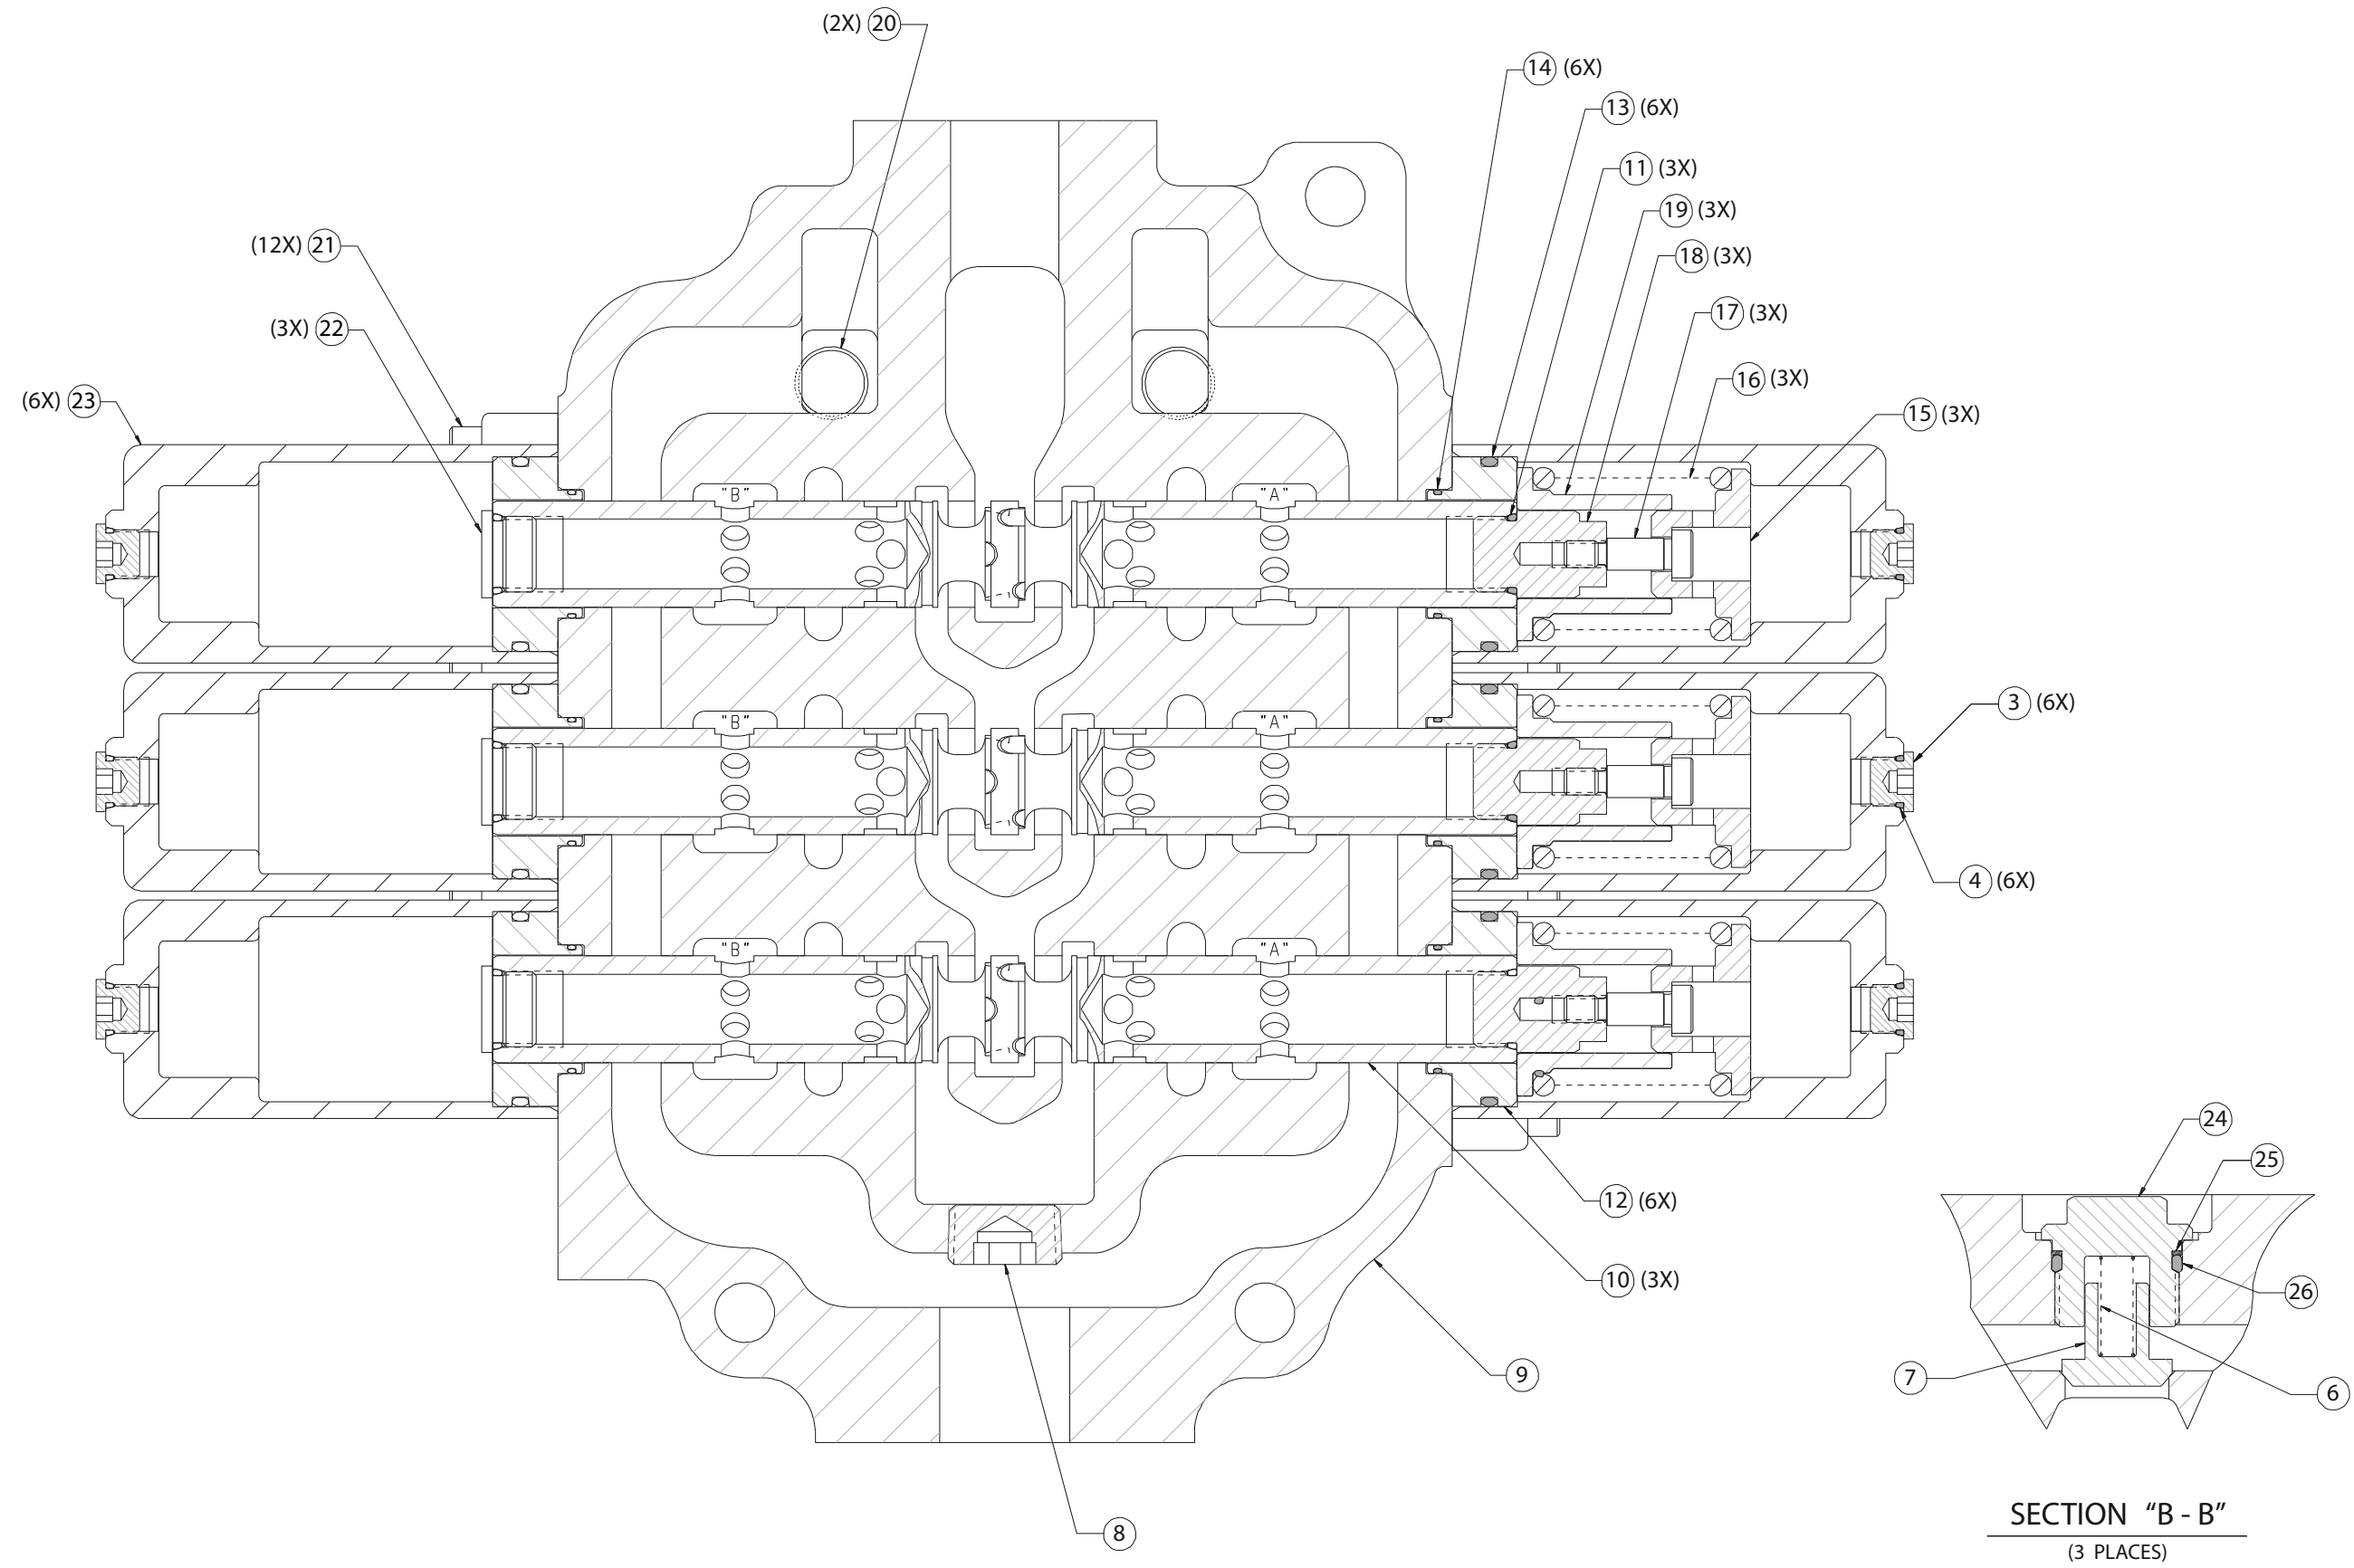

---

Holddown/Kickoff Valve Assembly

## Holddown/Kickoff Valve Assembly

Item	Part No.	Qty	Description	Item	Part No.	Qty	Description
	<b>587577</b>		<b>Valve Assembly</b>				
1	588592	1	. Valve, Relief	13	* NSS	6	. O-Ring, Shut Off Plug Assy
	588587	1	. . Seal & Spring Kit	14	* NSS	6	. O-Ring, Shut Off Plug Assy
2	250108	6	. Valve, Relief	15	588597	3	. Spring Seat
	588588	1	. . Seal & Spring Kit	16	588598	3	. Spring
3	588593	6	. Plug	17	588599	3	. Screw, Shoulder
4	* NSS	6	. O-Ring, Plug	18	588600	3	. Adapter, Spool End
5	247389	1	. Plug Assy	19	588602	3	. Seat, Spring
6	206979	3	. Spring, Check Valve	20	235592	2	. Plug, Pipe
7	206968	3	. Poppet, Check Valve	21	588604	2	. Capscrew
8	237340	1	. Plug, Pipe	22	588605	3	. Plug Assy
9	588594	1	. Valve Body	23	588607	6	. Cap, Spool
10	588595	3	. Spool	24	588608	3	. Plug
11	* NSS	3	. O-Ring, Spool	25	* NSS	3	. Back Up Ring
12	588596	6	. Shut Off Plug Assy	26	* NSS	3	. O-Ring
				* 588585			Seal Kit

SECTION "A-A"

SECTION "B-B"  
(3 PLACES)