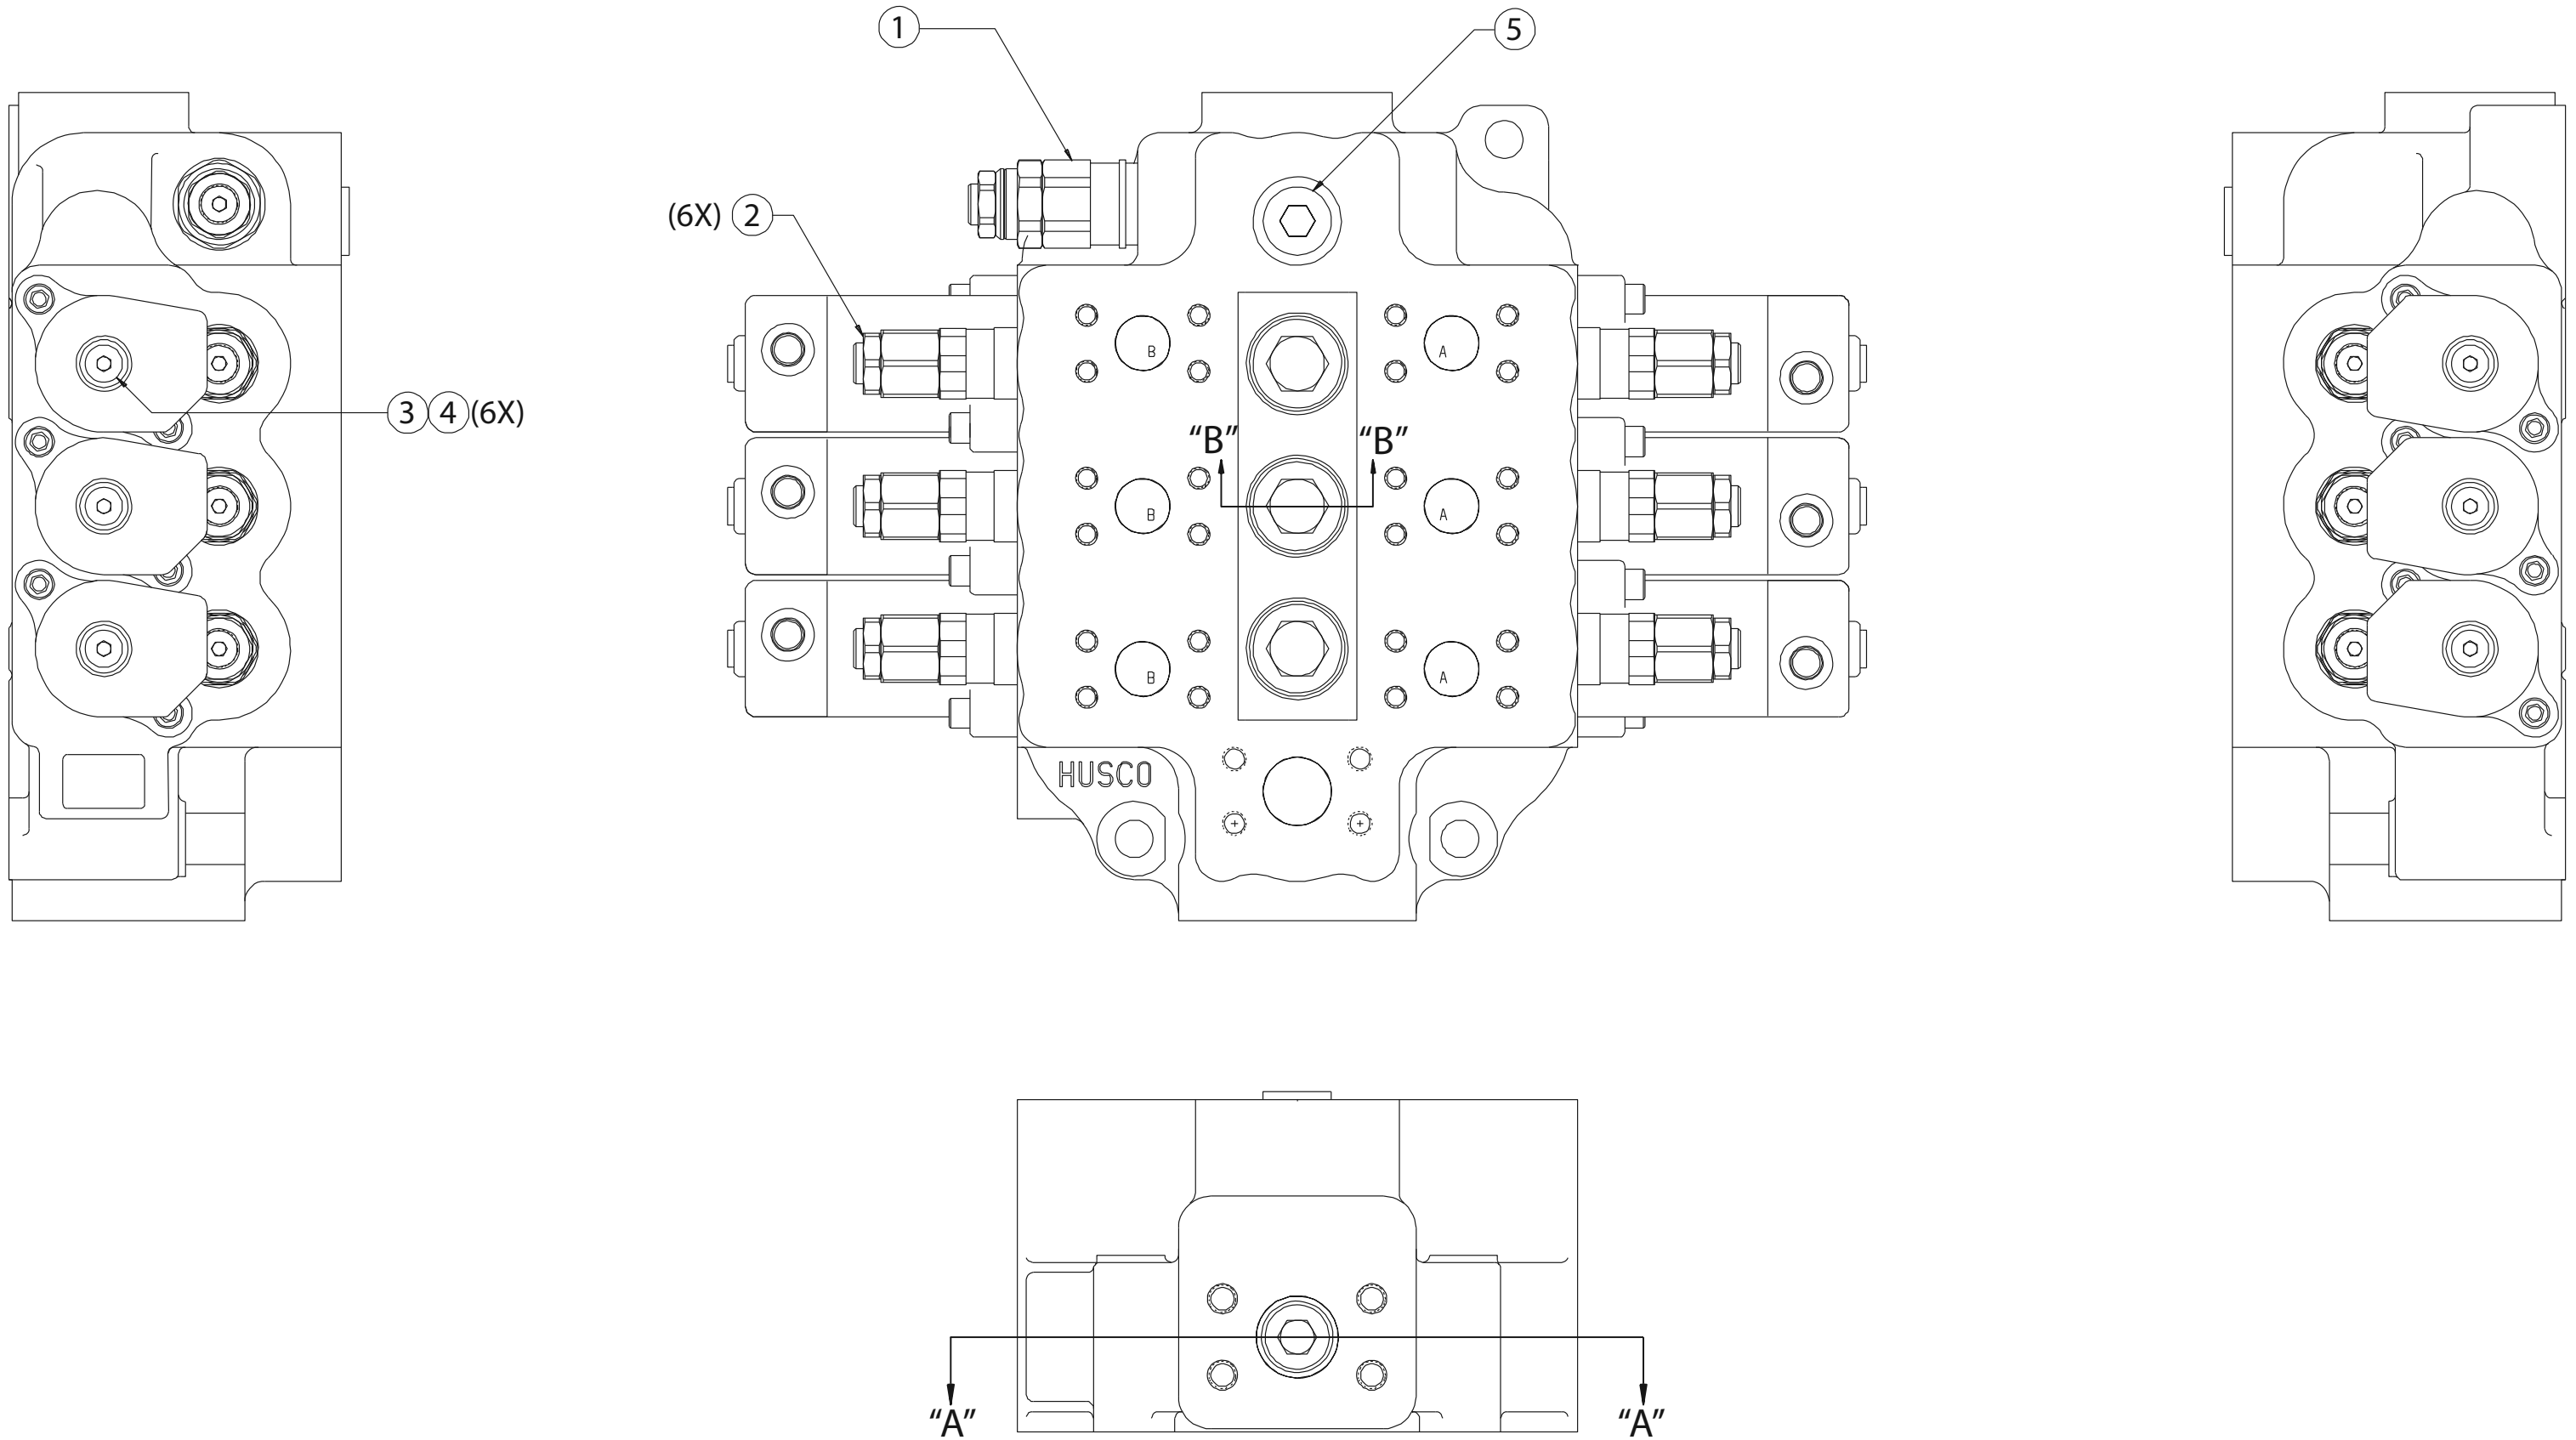

---

Holddown/Kickoff Valve Assembly

## Holddown/Kickoff Valve Assembly

Item	Part No.	Qty	Description	Item	Part No.	Qty	Description
	<b>587577</b>		<b>Valve Assembly</b>				
1	588592	1	. Valve, Relief	13	* NSS	6	. O-Ring, Shut Off Plug Assy
	588587	1	. . Seal & Spring Kit	14	* NSS	6	. O-Ring, Shut Off Plug Assy
2	250108	6	. Valve, Relief	15	588597	3	. Spring Seat
	588588	1	. . Seal & Spring Kit	16	588598	3	. Spring
3	588593	6	. Plug	17	588599	3	. Screw, Shoulder
4	* NSS	6	. O-Ring, Plug	18	588600	3	. Adapter, Spool End
5	247389	1	. Plug Assy	19	588602	3	. Seat, Spring
6	206979	3	. Spring, Check Valve	20	235592	2	. Plug, Pipe
7	206968	3	. Poppet, Check Valve	21	588604	2	. Capscrew
8	237340	1	. Plug, Pipe	22	588605	3	. Plug Assy
9	588594	1	. Valve Body	23	588607	6	. Cap, Spool
10	588595	3	. Spool	24	588608	3	. Plug
11	* NSS	3	. O-Ring, Spool	25	* NSS	3	. Back Up Ring
12	588596	6	. Shut Off Plug Assy	26	* NSS	3	. O-Ring
				* 588585			Seal Kit

SECTION "A-A"

SECTION "B-B"  
(3 PLACES)