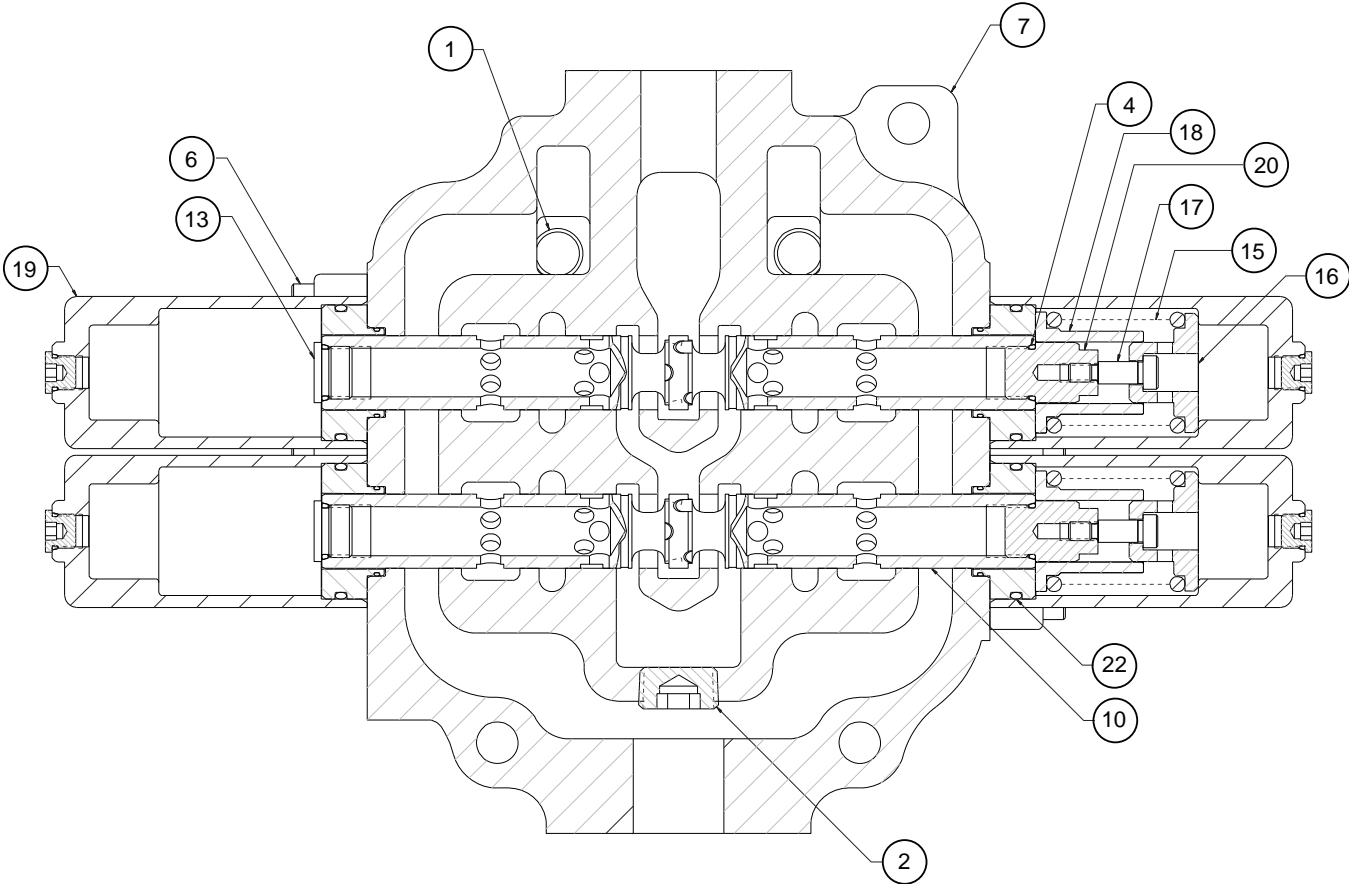

Holddown/Kickoff Valve Assembly

Holddown/Kickoff Valve Assembly

Item	Part No.	Qty	Description	Item	Part No.	Qty	Description
	587576		Valve Assembly				
1	235592	2	. Plug	11	588212	1	. Valve, Relief
2	237340	1	. Plug		* 588305	1	.. Seal & Spring Kit
3	206979	2	. Spring	12	588213	3	. Valve, Relief
4	* 206980	2	. O-Ring	13	588214	2	. Plug
5	206968	2	. Valve, Check	14	247389	1	. Plug
6	588207	8	. Capscrew	15	588215	2	. Spring
7	588208	1	. Housing	16	588216	2	. Spring, Seat
8	588209	2	. Plug	17	588217	2	. Capscrew
	* 231405	1	. Back-Up Ring	18	588218	2	. Spring, Seat
	* 207381	1	. O-Ring	19	588219	4	. Cap
9	588210	1	. Valve, Relief	20	588220	2	. Adapter, Spool
	* 588304	1	.. Seal & Spring Kit	21	588221	4	. Plug
10	NSS	2	. Spool	22	588222	4	. Retainer
	* 206980	1	.. O-Ring		* 588303	1	.. O-Ring
					* 223836	1	.. O-Ring

* Included in kit 588312

Holddown/Kickoff Valve Assembly

Holddown/Kickoff Valve Assembly

SECTION "A-A"

SECTION "B-B"
TYP. 2 PLACES