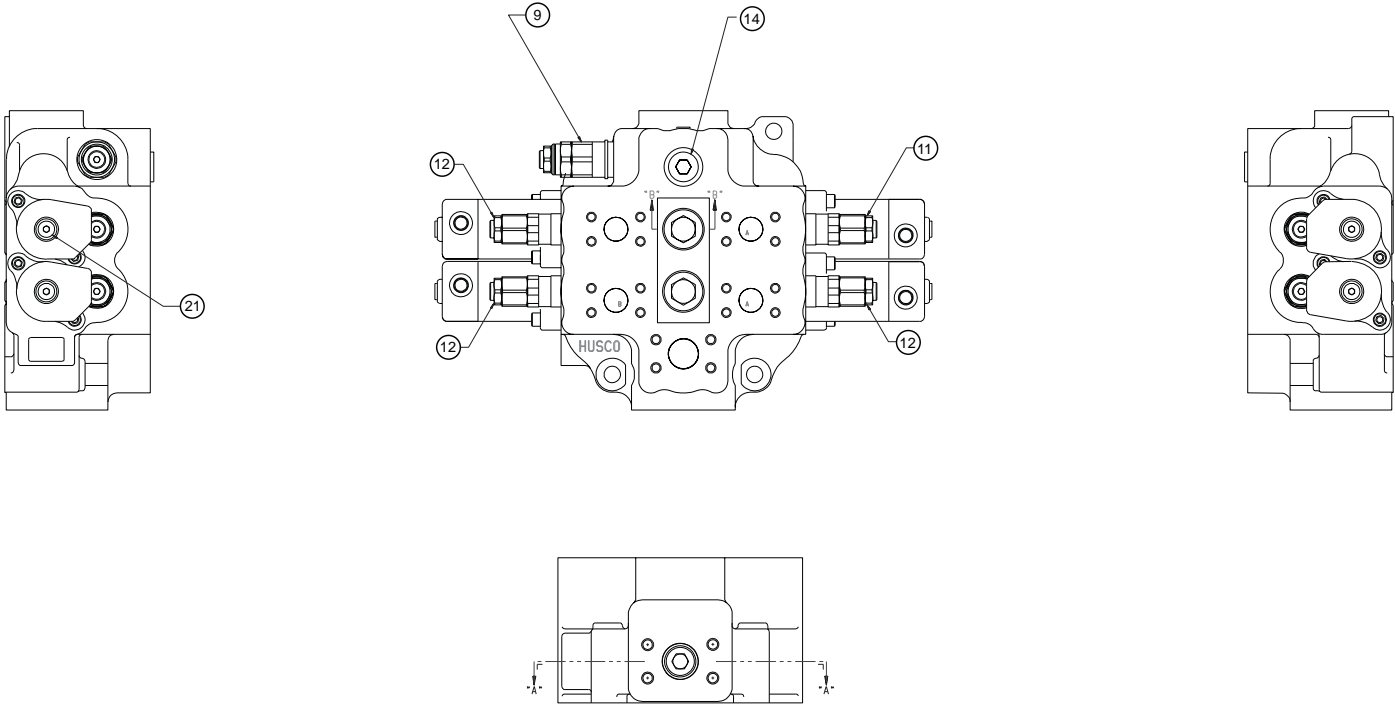

Holddown/Kickoff Valve Assembly

Holddown/Kickoff Valve Assembly

Item	Part No.	Qty	Description	Item	Part No.	Qty	Description
	587576		Valve Assembly				
1	235592	2	. Plug	11	588212	1	. Valve, Relief
2	237340	1	. Plug		* 588305	1	.. Seal & Spring Kit
3	206979	2	. Spring	12	588213	3	. Valve, Relief
4	* 206980	2	. O-Ring	13	588214	2	. Plug
5	206968	2	. Valve, Check	14	247389	1	. Plug
6	588207	8	. Capscrew	15	588215	2	. Spring
7	588208	1	. Housing	16	588216	2	. Spring, Seat
8	588209	2	. Plug	17	588217	2	. Capscrew
	* 231405	1	. Back-Up Ring	18	588218	2	. Spring, Seat
	* 207381	1	. O-Ring	19	588219	4	. Cap
9	588210	1	. Valve, Relief	20	588220	2	. Adapter, Spool
	* 588304	1	.. Seal & Spring Kit	21	588221	4	. Plug
10	NSS	2	. Spool	22	588222	4	. Retainer
	* 206980	1	.. O-Ring		* 588303	1	.. O-Ring
					* 223836	1	.. O-Ring

* Included in kit 588312

Holddown/Kickoff Valve Assembly

Holddown/Kickoff Valve Assembly

SECTION "A-A"

SECTION "B-B"
TYP. 2 PLACES