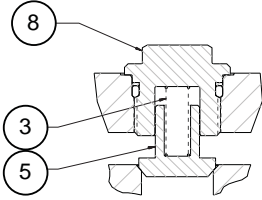

Holddown/Kickoff Valve Assembly

Holddown/Kickoff Valve Assembly

Item	Part No.	Qty	Description	Item	Part No.	Qty	Description
	587576		Valve Assembly				
1	235592	2	. Plug	11	588212	1	. Valve, Relief
2	237340	1	. Plug		* 588305	1	.. Seal & Spring Kit
3	206979	2	. Spring	12	588213	3	. Valve, Relief
4	* 206980	2	. O-Ring	13	588214	2	. Plug
5	206968	2	. Valve, Check	14	247389	1	. Plug
6	588207	8	. Capscrew	15	588215	2	. Spring
7	588208	1	. Housing	16	588216	2	. Spring, Seat
8	588209	2	. Plug	17	588217	2	. Capscrew
	* 231405	1	. Back-Up Ring	18	588218	2	. Spring, Seat
	* 207381	1	. O-Ring	19	588219	4	. Cap
9	588210	1	. Valve, Relief	20	588220	2	. Adapter, Spool
	* 588304	1	.. Seal & Spring Kit	21	588221	4	. Plug
10	NSS	2	. Spool	22	588222	4	. Retainer
	* 206980	1	.. O-Ring		* 588303	1	.. O-Ring
					* 223836	1	.. O-Ring

* Included in kit 588312

Holddown/Kickoff Valve Assembly

Holddown/Kickoff Valve Assembly

SECTION "A-A"

SECTION "B-B"
TYP. 2 PLACES