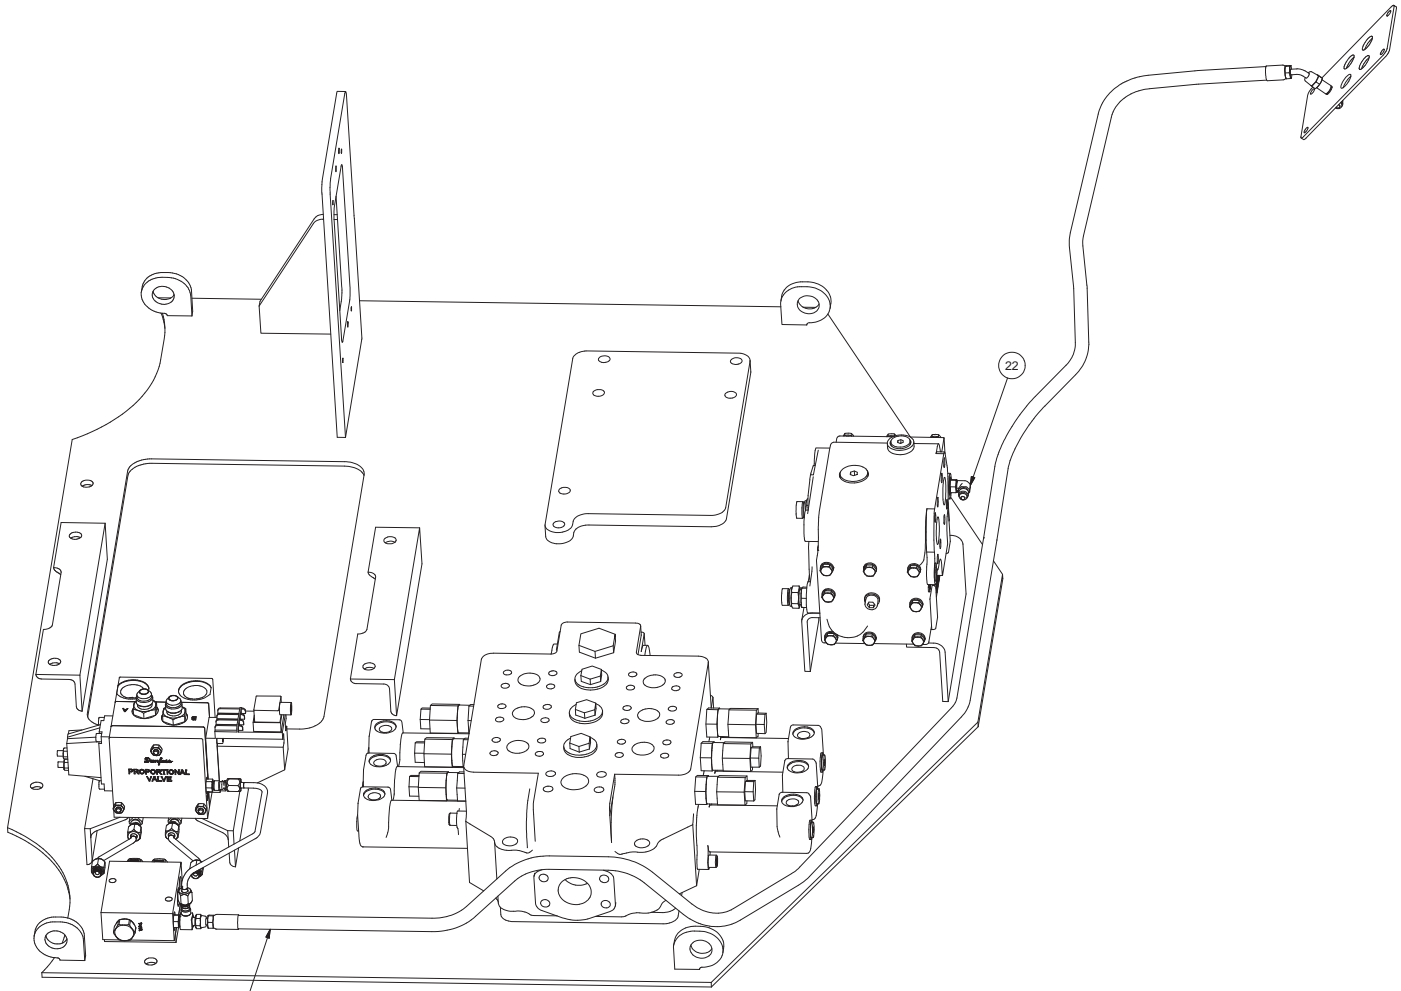

## Hydraulic System - Steering

Item	Part No.	Qty	Description	Item	Part No.	Qty	Description
	<b>589519</b>		<b>Hydraulic System, Steering</b>				
1	209805	3	. Fitting	18	*a 28919	1	. Hose Assembly
2	587669	1	. Plate, Mounting	19	209596	4	. Fitting
3	23543	1	. Fitting	20	234393	1	. Check Valve
4	* 234081	1	. Steering Unit	22	209486	2	. Fitting
5	209810	2	. Fitting	24	*a 257170	1	. Hose Assembly
6	209087	2	. Fitting	25	*a 249847	1	. Hose Assembly
7	209490	4	. Fitting	26	587670	1	. Tube Assembly
8	231250	10	. Clamp	27	*a 237835	1	. Hose Assembly
9	224120W	4	. Capscrew	28	*a 588262	1	. Hose Assembly
10	231296	4	. Clamp	29	587671	1	. Tube Assembly
11	221763W	8	. Washer	30	*a R12227	1	. Hose Assembly
12	*a 588263	1	. Hose Assembly	31	*a 588264	1	. Hose Assembly
13	*a 209602	4	. Hose Assembly	32	*a 588265	1	. Hose Assembly
14	R13811189	4	. Locknut	33	238429	1	. Clamp
15	11759	2	. Kit, Split Flange	34	242594	60	. Cable Tie
16	*a 588266	1	. Hose Assembly				
17	*a 255370	2	. Hose Assembly				

\* See Separate Coverage

\*a Included in Hose Kit 589267

ITEM 34 IS NOT SHOWN  
AND IS TO BE USED TO  
COLOR CODE HOSE ASSEMBLIES.

# Hydraulic System - Steering

# Hydraulic System - Steering

589519 LOAD SENSE LINE  
WITH JOYSTICK STEERING  
LOCATE ITEM 27 AS SHOWN