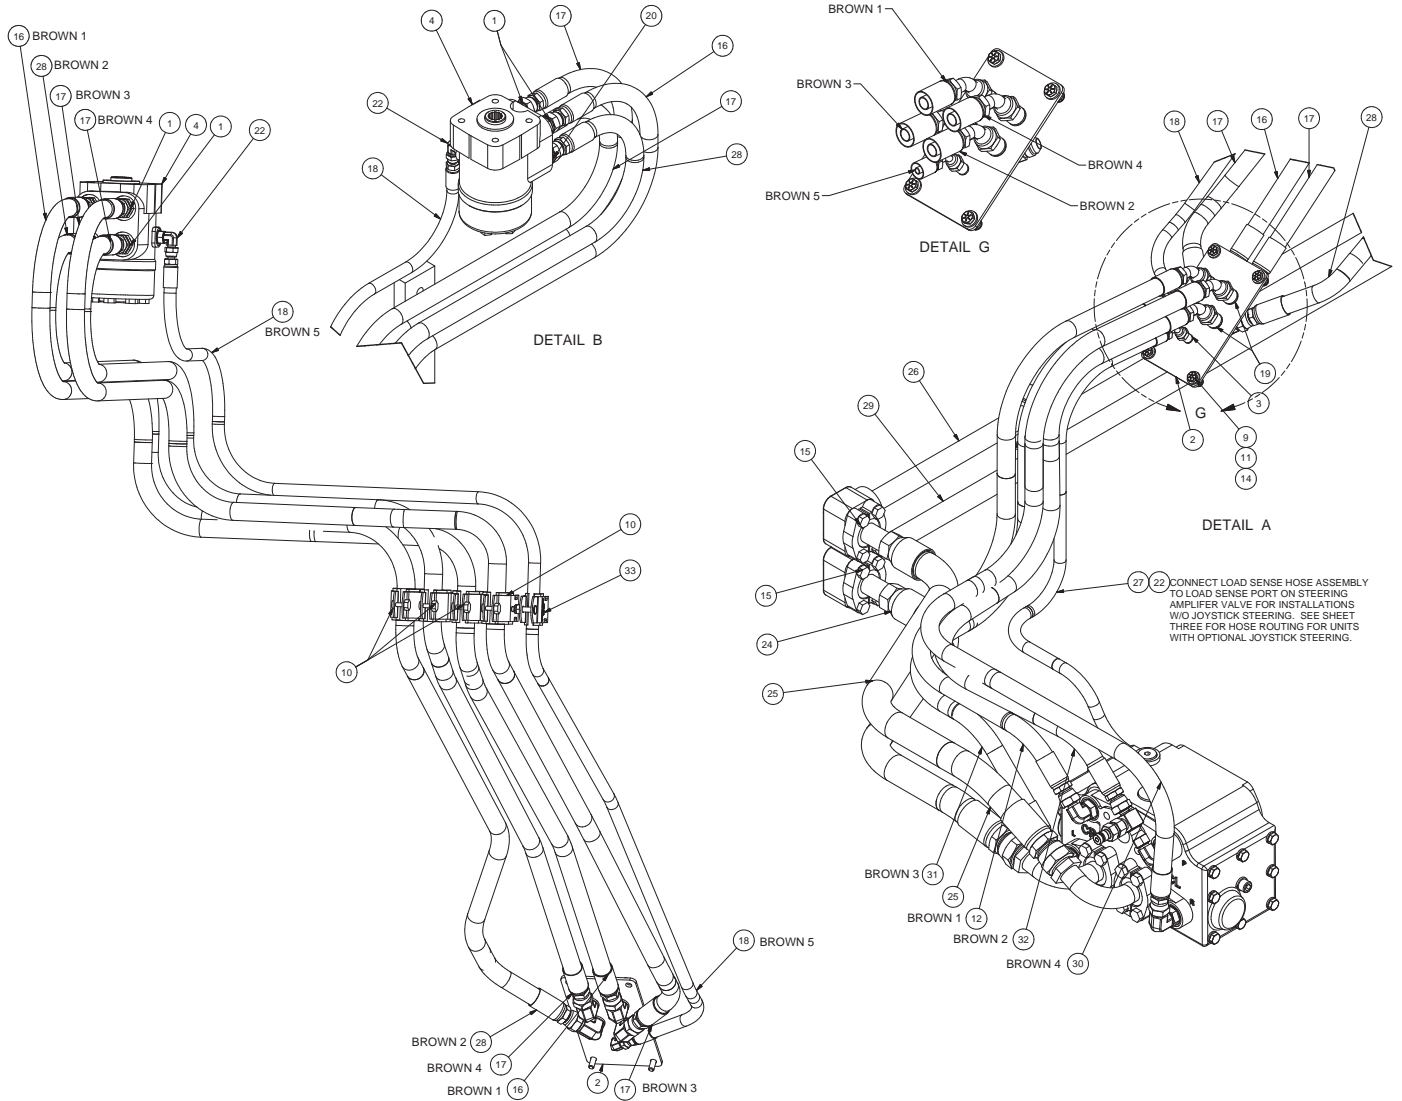

## Hydraulic System - Steering

Item	Part No.	Qty	Description	Item	Part No.	Qty	Description
	<b>589519</b>		<b>Hydraulic System, Steering</b>				
1	209805	3	. Fitting	18	*a 28919	1	. Hose Assembly
2	587669	1	. Plate, Mounting	19	209596	4	. Fitting
3	23543	1	. Fitting	20	234393	1	. Check Valve
4	* 234081	1	. Steering Unit	22	209486	2	. Fitting
5	209810	2	. Fitting	24	*a 257170	1	. Hose Assembly
6	209087	2	. Fitting	25	*a 249847	1	. Hose Assembly
7	209490	4	. Fitting	26	587670	1	. Tube Assembly
8	231250	10	. Clamp	27	*a 237835	1	. Hose Assembly
9	224120W	4	. Capscrew	28	*a 588262	1	. Hose Assembly
10	231296	4	. Clamp	29	587671	1	. Tube Assembly
11	221763W	8	. Washer	30	*a R12227	1	. Hose Assembly
12	*a 588263	1	. Hose Assembly	31	*a 588264	1	. Hose Assembly
13	*a 209602	4	. Hose Assembly	32	*a 588265	1	. Hose Assembly
14	R13811189	4	. Locknut	33	238429	1	. Clamp
15	11759	2	. Kit, Split Flange	34	242594	60	. Cable Tie
16	*a 588266	1	. Hose Assembly				
17	*a 255370	2	. Hose Assembly				

\* See Separate Coverage

\*a Included in Hose Kit 589267

ITEM 34 IS NOT SHOWN  
AND IS TO BE USED TO  
COLOR CODE HOSE ASSEMBLIES.

# Hydraulic System - Steering

# Hydraulic System - Steering

589519 LOAD SENSE LINE  
WITH JOYSTICK STEERING  
LOCATE ITEM 27 AS SHOWN