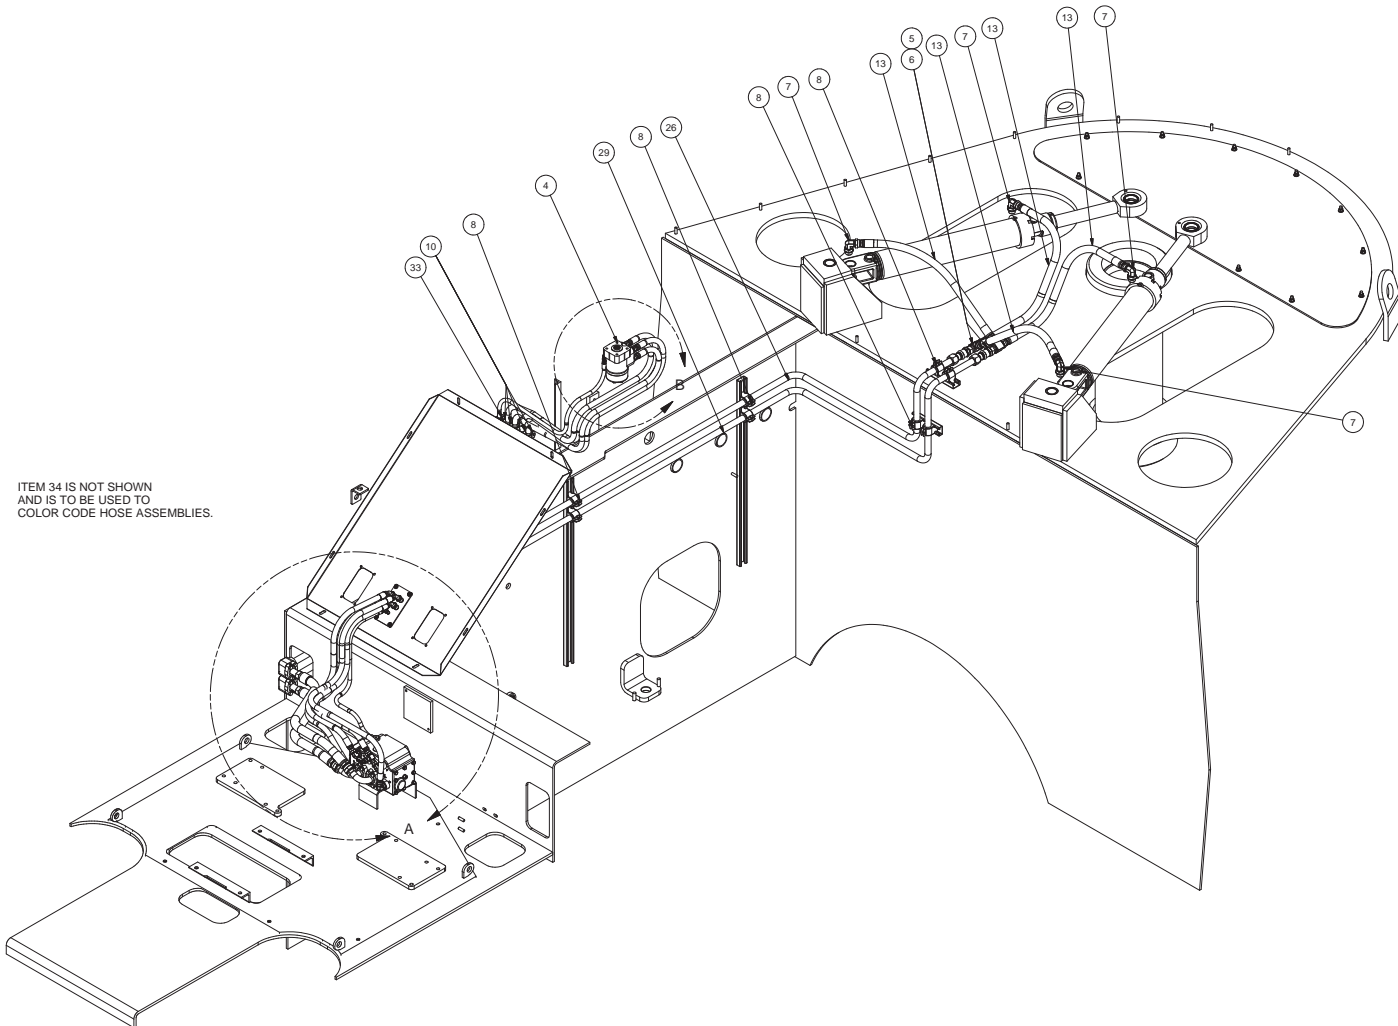

Hydraulic System - Steering

Item	Part No.	Qty	Description	Item	Part No.	Qty	Description
	589519		Hydraulic System, Steering				
1	209805	3	. Fitting	18	*a 28919	1	. Hose Assembly
2	587669	1	. Plate, Mounting	19	209596	4	. Fitting
3	23543	1	. Fitting	20	234393	1	. Check Valve
4	* 234081	1	. Steering Unit	22	209486	2	. Fitting
5	209810	2	. Fitting	24	*a 257170	1	. Hose Assembly
6	209087	2	. Fitting	25	*a 249847	1	. Hose Assembly
7	209490	4	. Fitting	26	587670	1	. Tube Assembly
8	231250	10	. Clamp	27	*a 237835	1	. Hose Assembly
9	224120W	4	. Capscrew	28	*a 588262	1	. Hose Assembly
10	231296	4	. Clamp	29	587671	1	. Tube Assembly
11	221763W	8	. Washer	30	*a R12227	1	. Hose Assembly
12	*a 588263	1	. Hose Assembly	31	*a 588264	1	. Hose Assembly
13	*a 209602	4	. Hose Assembly	32	*a 588265	1	. Hose Assembly
14	R13811189	4	. Locknut	33	238429	1	. Clamp
15	11759	2	. Kit, Split Flange	34	242594	60	. Cable Tie
16	*a 588266	1	. Hose Assembly				
17	*a 255370	2	. Hose Assembly				

* See Separate Coverage

*a Included in Hose Kit 589267

ITEM 34 IS NOT SHOWN
AND IS TO BE USED TO
COLOR CODE HOSE ASSEMBLIES.