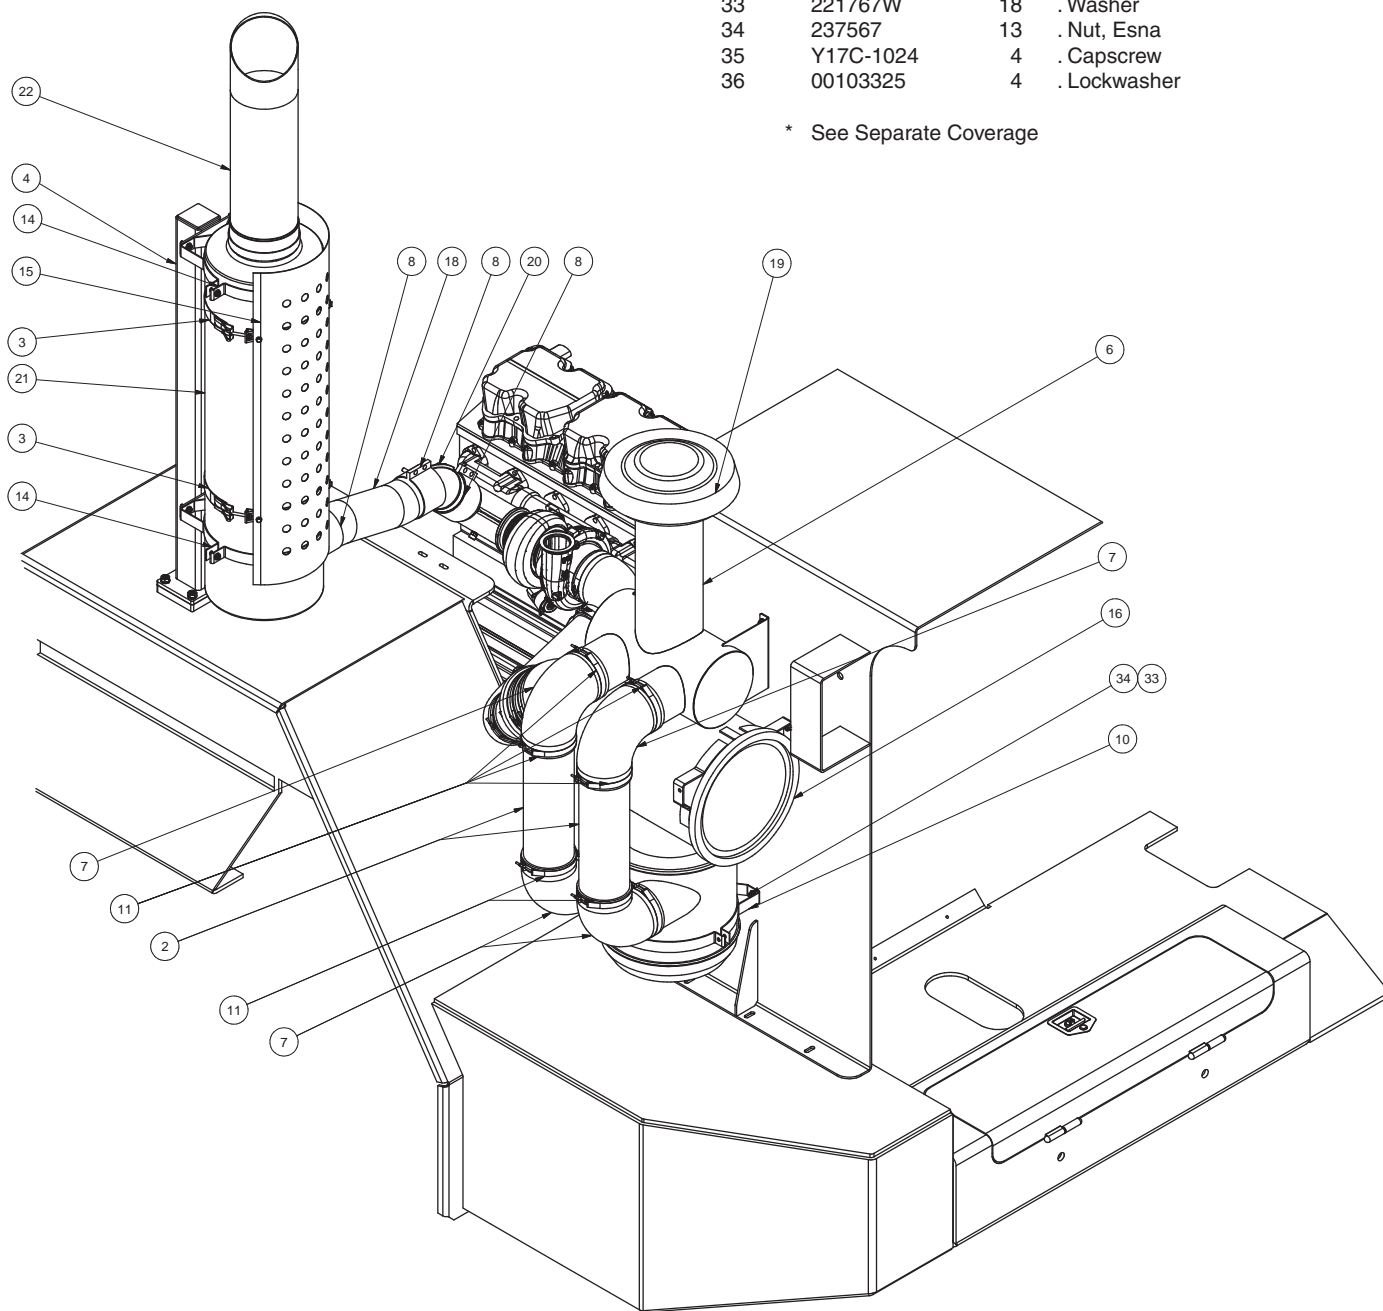

Air Intake & Exhaust System

Item	Part No.	Qty	Description	Item	Part No.	Qty	Description
587491 Air Intake & Exhaust System							
1	508790	1	. Bracket Assembly	16	* 226636	1	. Air Filter
2	YDHA 8213-19.00	2	. Tube	17	226792	4	. T-Bolt Clamp
3	581319	2	. Bar	18	218140	2'	. Tube, Flex
4	581588	1	. Support Weldment, Exhaust	19	233181	1	. Air Inlet Hood
5	244167	1	. Elbow	20	208242	1	. Elbow
6	586971	1	. Intake Weldment, Air	21	250643	1	. Muffler
7	215733	6	. Elbow	22	250644	1	. Exhaust Stack
8	226586	3	. Seal Clamp	23	254473	1	. Reducer
9	YDHA 8213-13.00	1	. Tube	24	223572	1	. Fitting
10	205274	1	. Band, Mounting	25	209317	1	. Fitting
11	207245	13	. T-Bolt Clamp	26	244839	2	. Fitting
12	208136	1	. Indicator	27	225132	1	. Fitting
13	209842	2'	. Hose, Bulk	28	YDHA 8213-6.00	1	. Tube
14	215156	2	. Band, Mounting	29	582150	1	. Tube
15	225562	1	. Guard, Muffler	30	Y17C-0616	1	. Capscrew
				31	221499W	4	. Capscrew
				33	221767W	18	. Washer
				34	237567	13	. Nut, Esna
				35	Y17C-1024	4	. Capscrew
				36	00103325	4	. Lockwasher

* See Separate Coverage