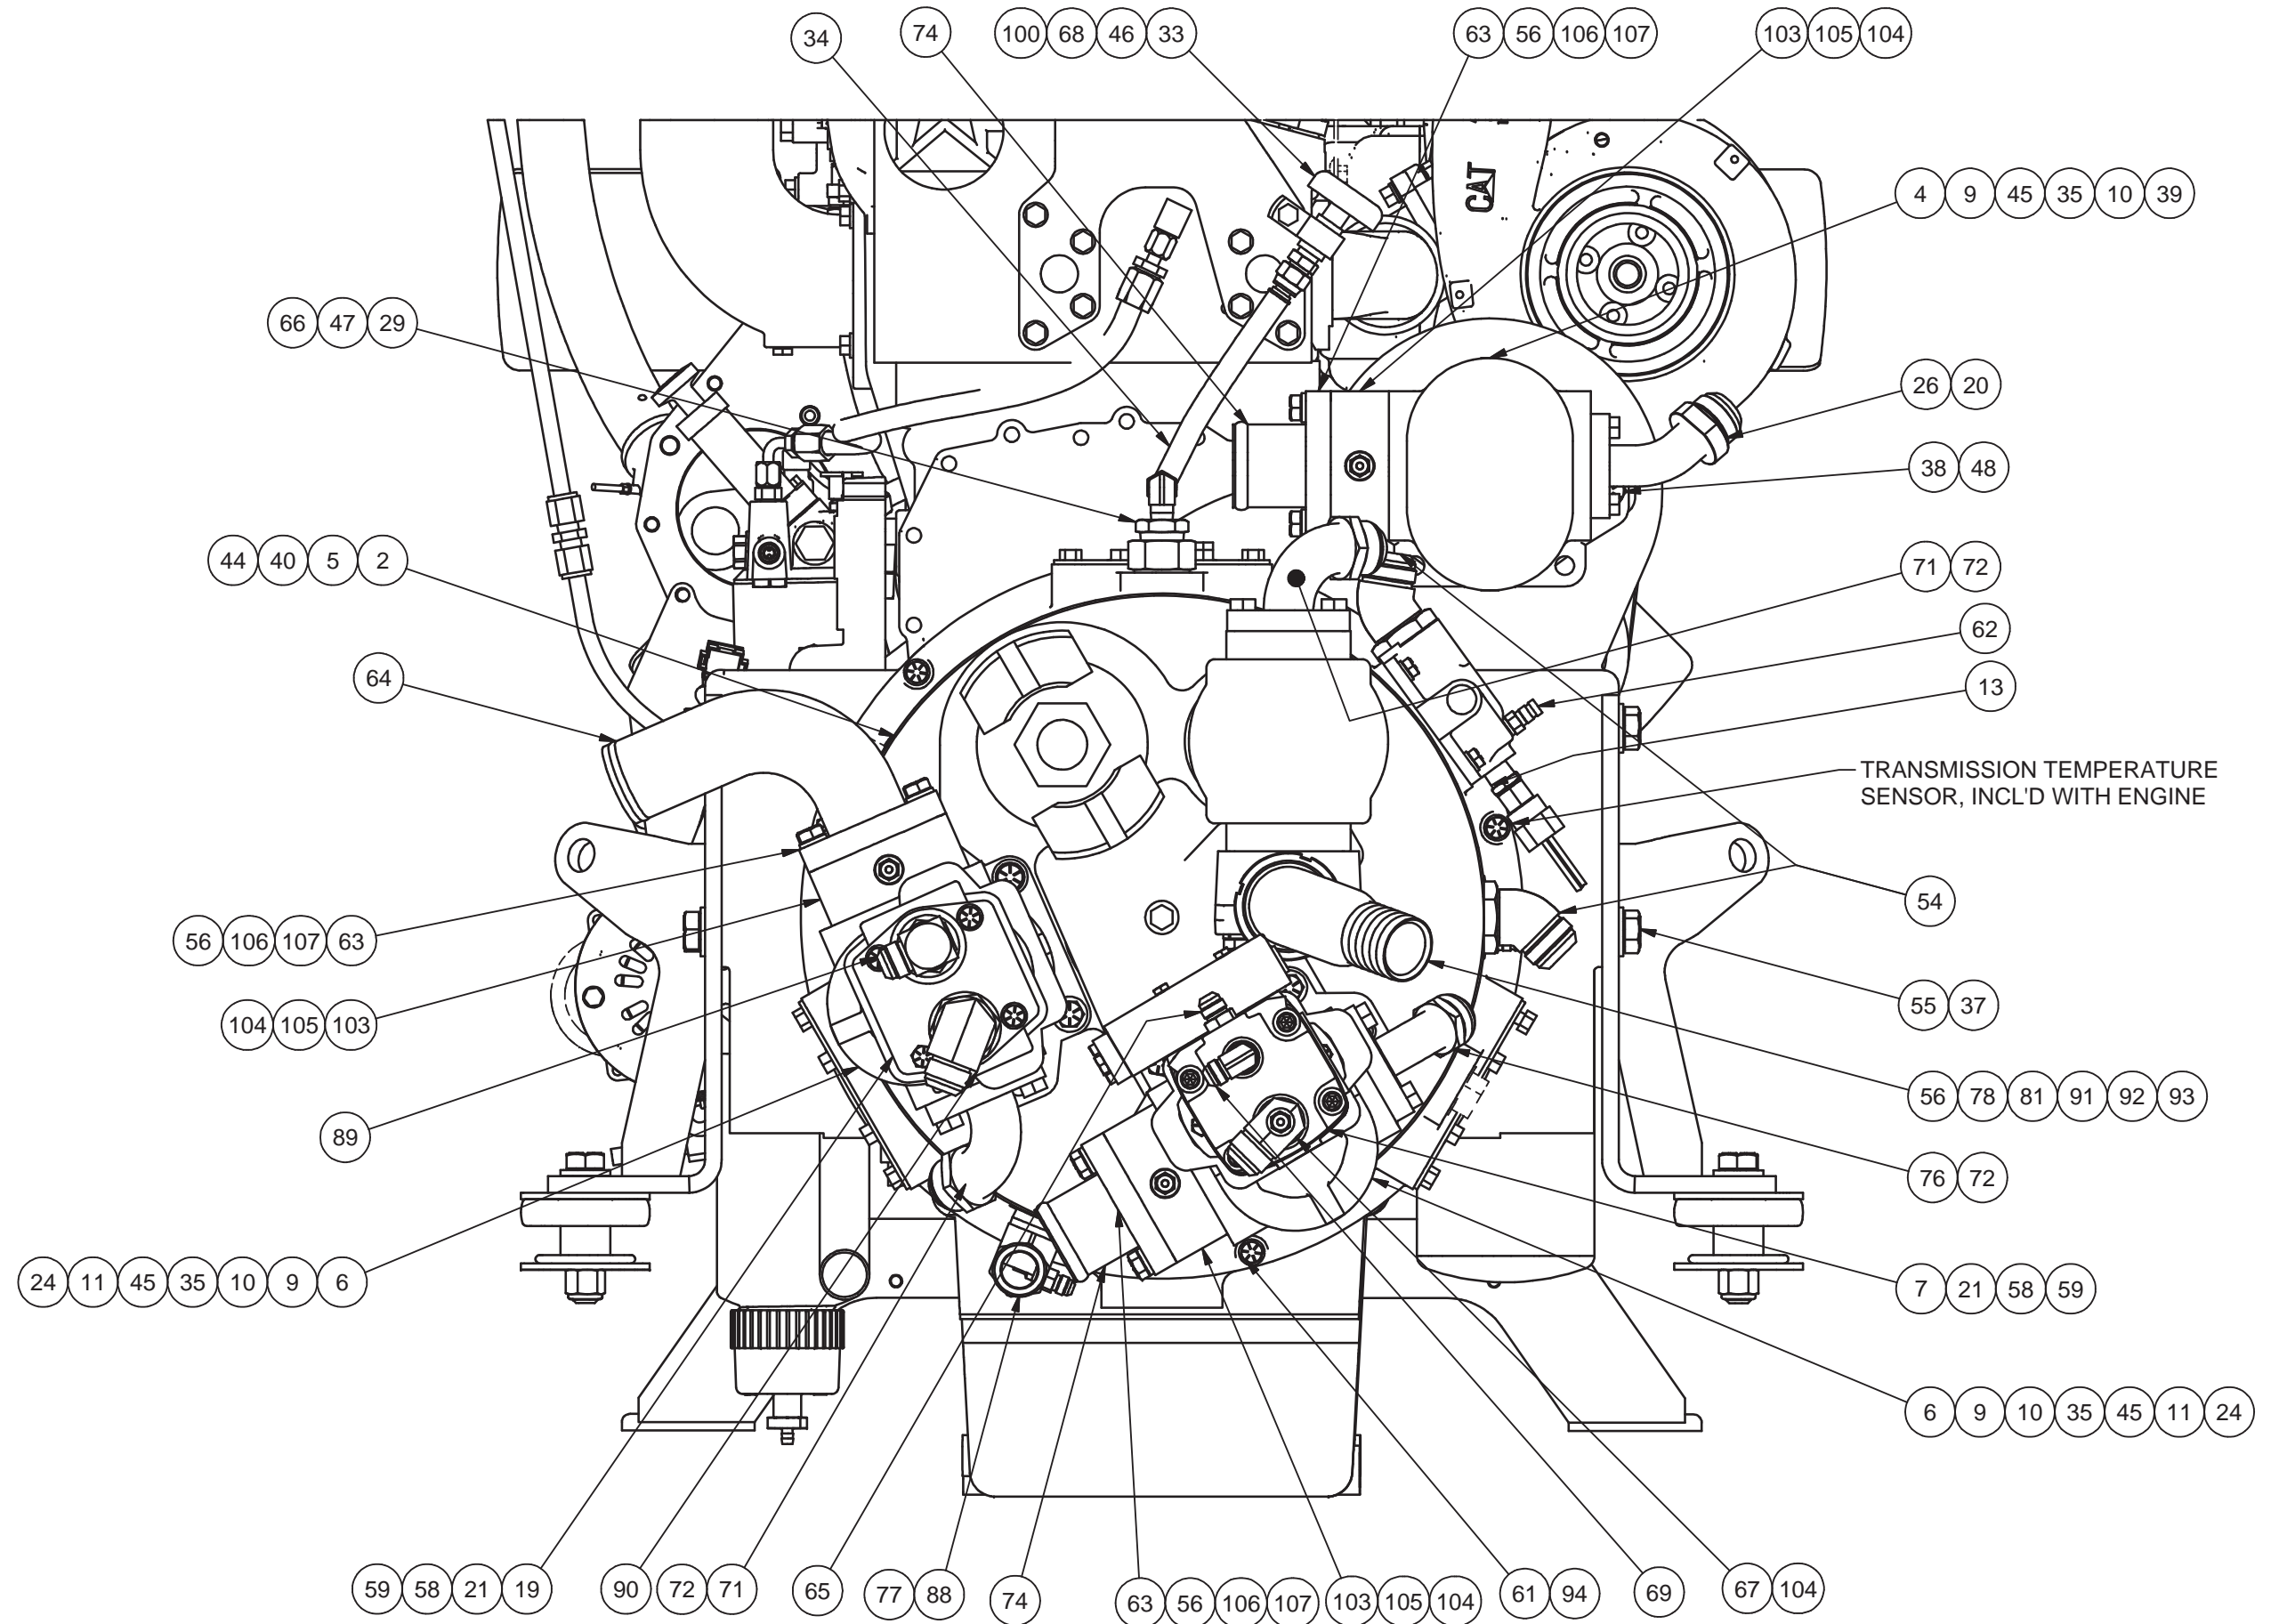

PUMP INSTALLATION DETAIL