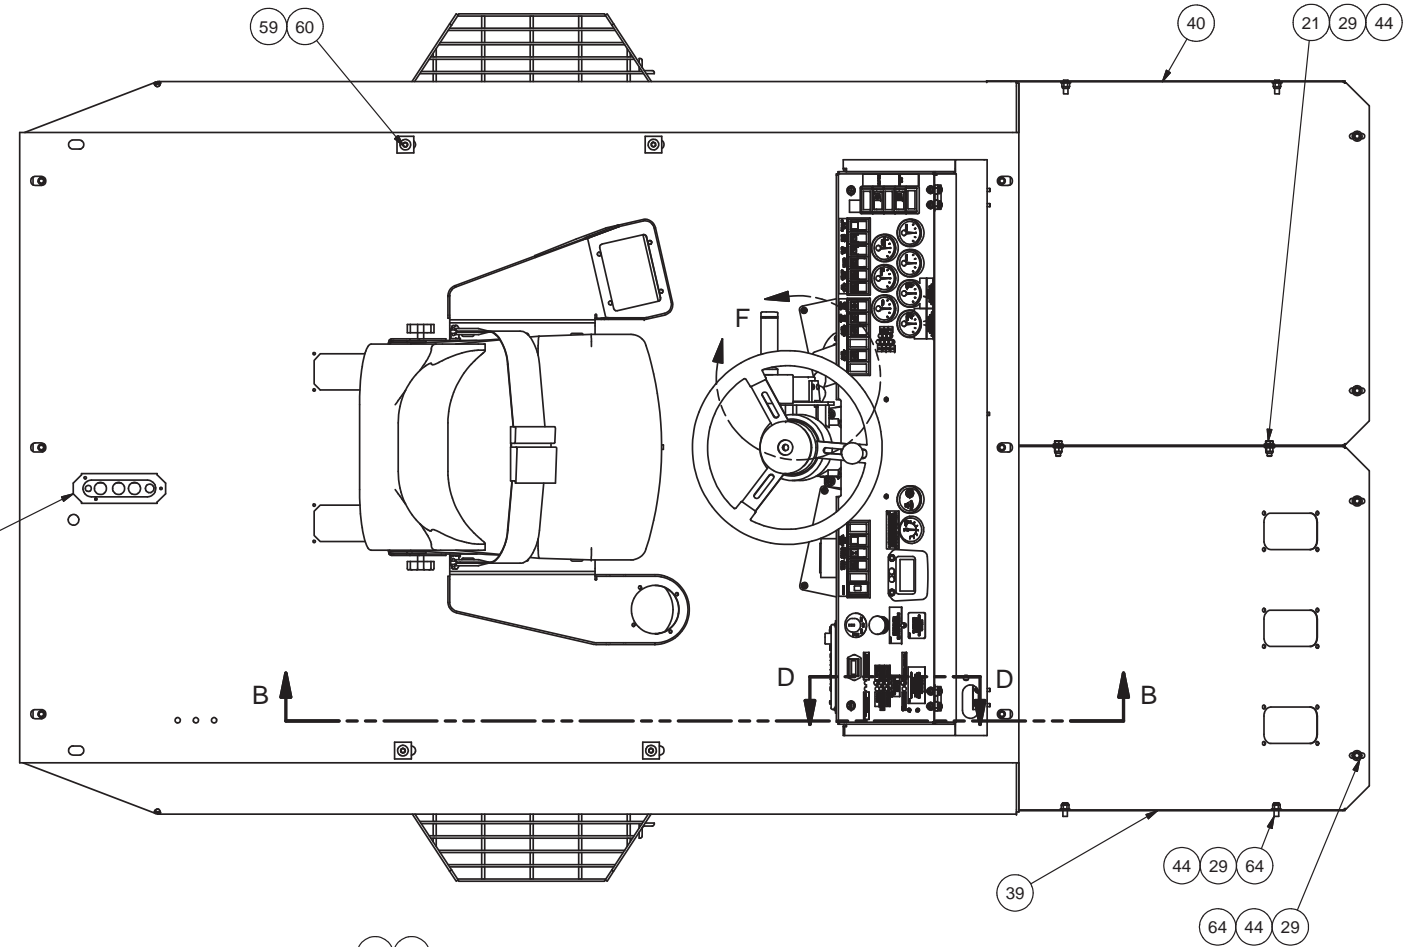

* See Separate Coverage

*a Service Kits: 588493 Head Kit, 588494 Piston Kit

Cab Assembly

Intentionally Left Blank

REF., INC'D IN A/C INST'N.

REMOVE FRONT BOLTS ON SEAT RAILS AND REPLACE WITH 83

LOCATE PANELS (17) AND (26) AND DRILL & TAP FOR 1/4 NC HARDWARE.