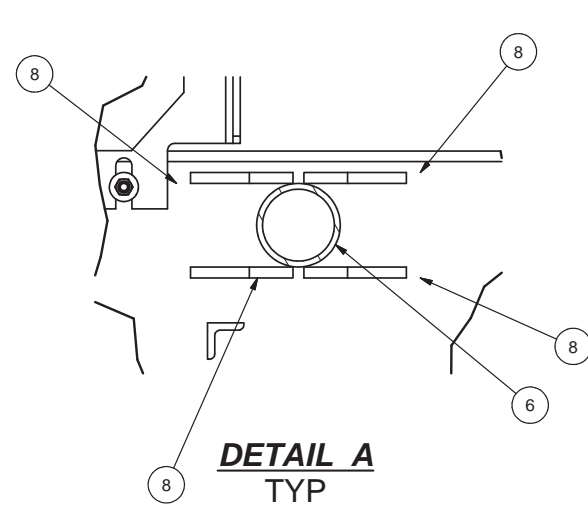

REF., INC'D IN A/C INST'N.

REMOVE FRONT BOLTS ON SEAT RAILS AND REPLACE WITH 83

LOCATE PANELS (17) AND (26) AND DRILL & TAP FOR 1/4 NC HARDWARE.