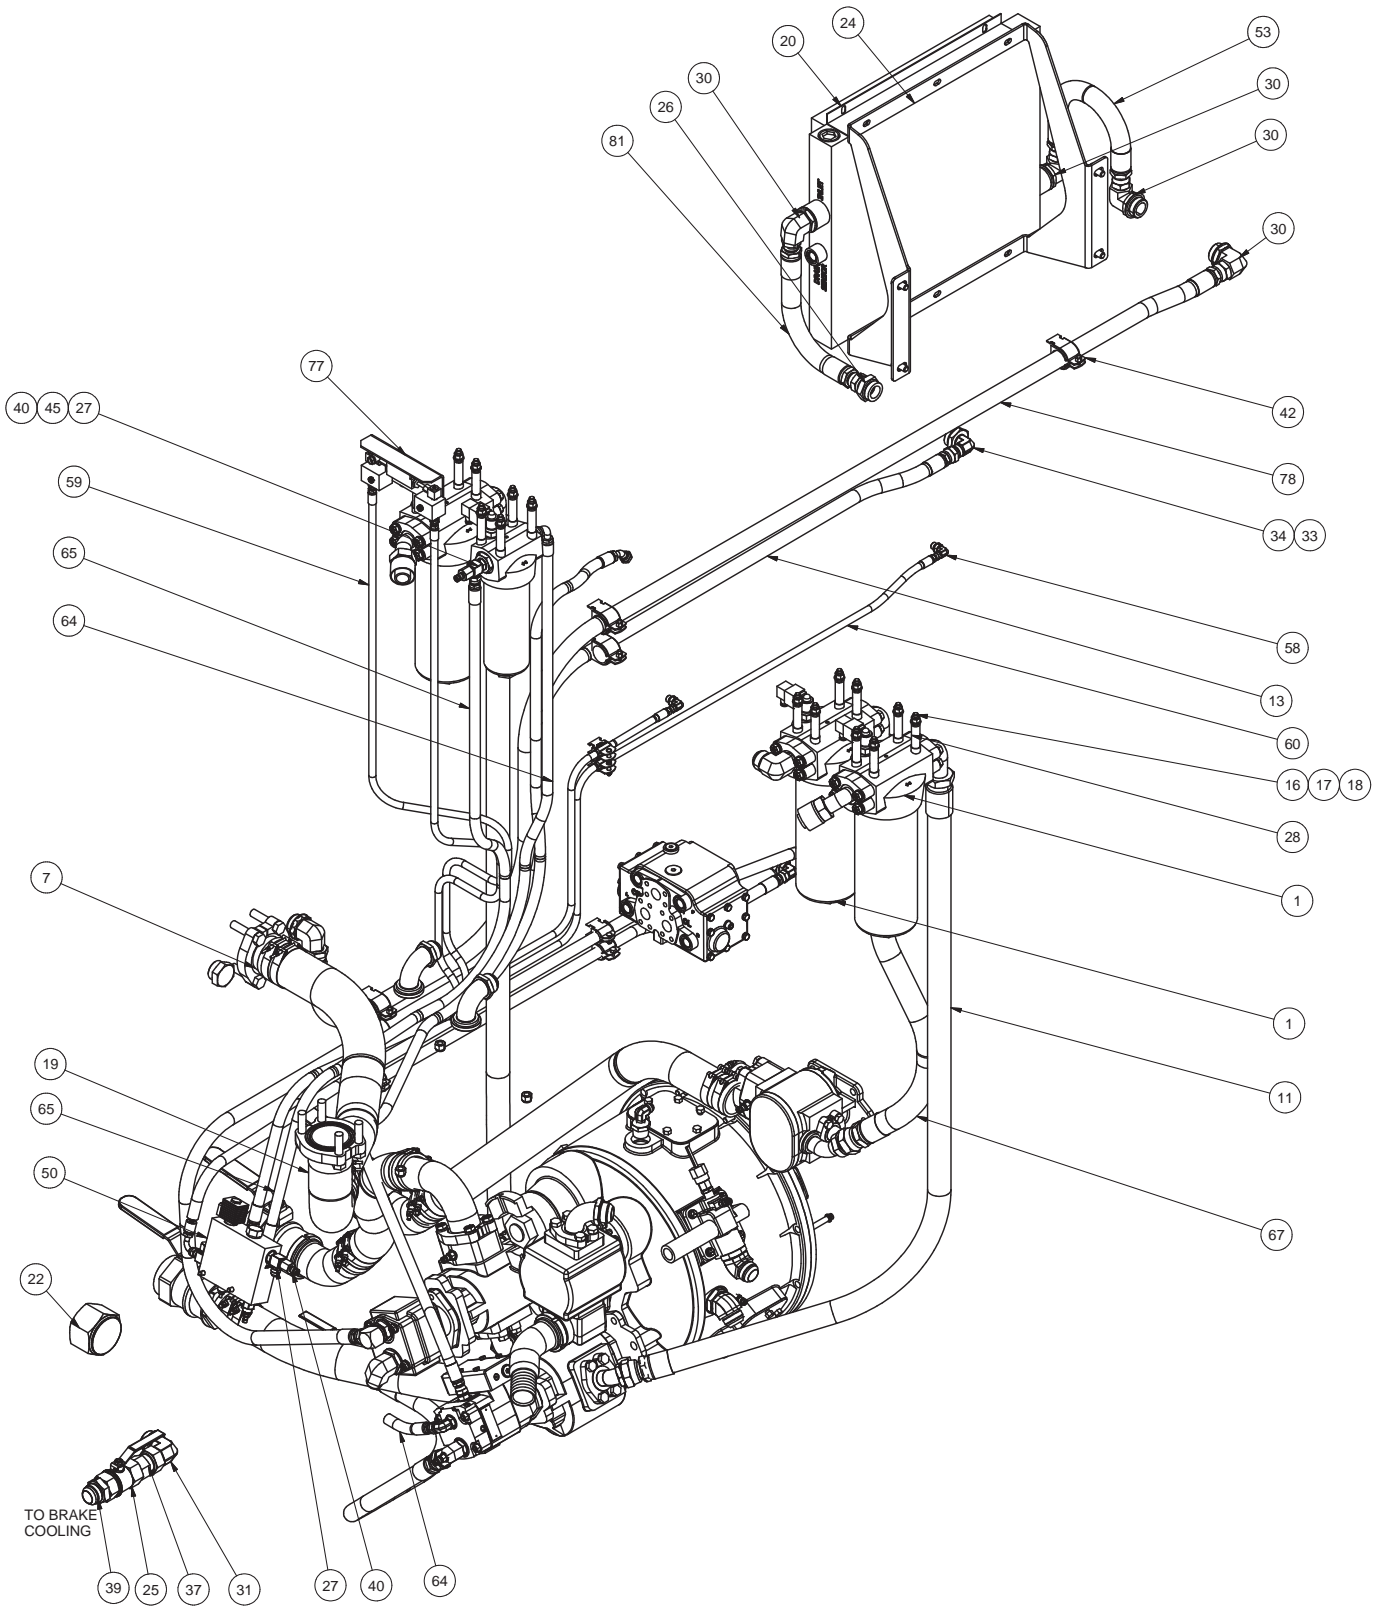

Hydraulic System - Chassis