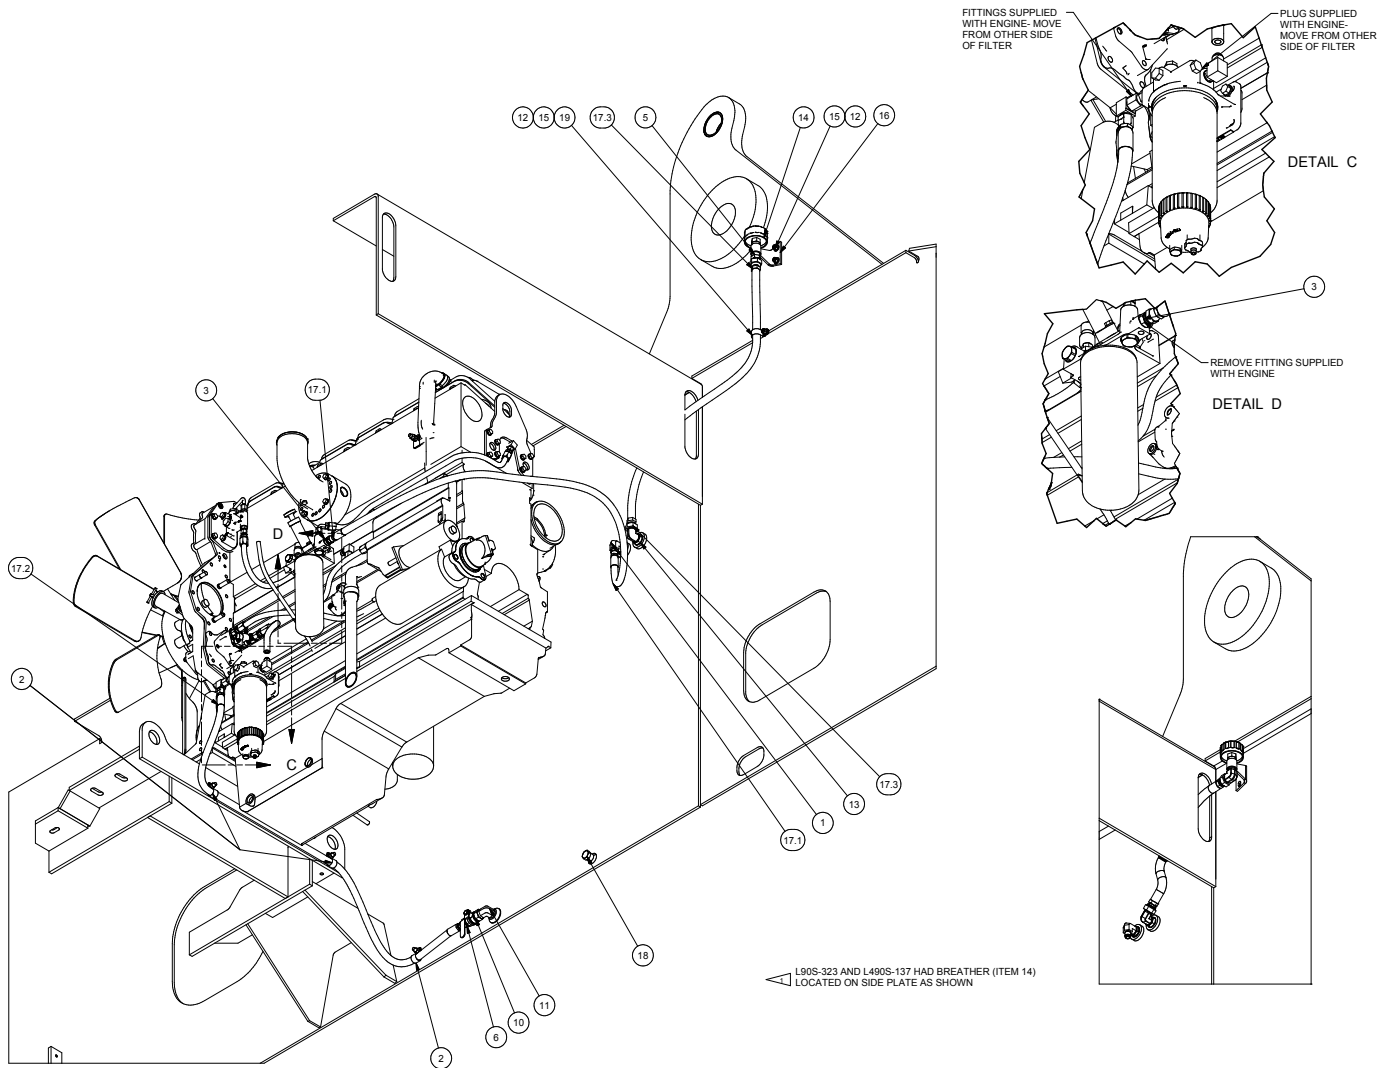

Fuel System

Item	Part No.	Qty	Description	Item	Part No.	Qty	Description
	<b>587329</b>		<b>Fuel System</b>				
1	19920	1	. Fitting	13	209490	1	. Fitting
2	209697	3	. Clamp	14	227988	1	. Filler Breather
3	209756	2	. Fitting	15	R13811191	5	. Locknut
5	209417	1	. Fitting	16	561316	1	. Bracket, Fuel Filter
6	209940	1	. Fitting	17	590477	1	. Kit, Hose
7	210769	1	. Fitting	17.1	231530	1	.. Hose Assembly
10	218923	1	. Ball Valve	17.2	229676	1	.. Hose Assembly
11	218970	1	. Fitting	17.3	588935	1	.. Hose Assembly
12	221767W	8	. Hard Washer	18	209918	1	. Fitting