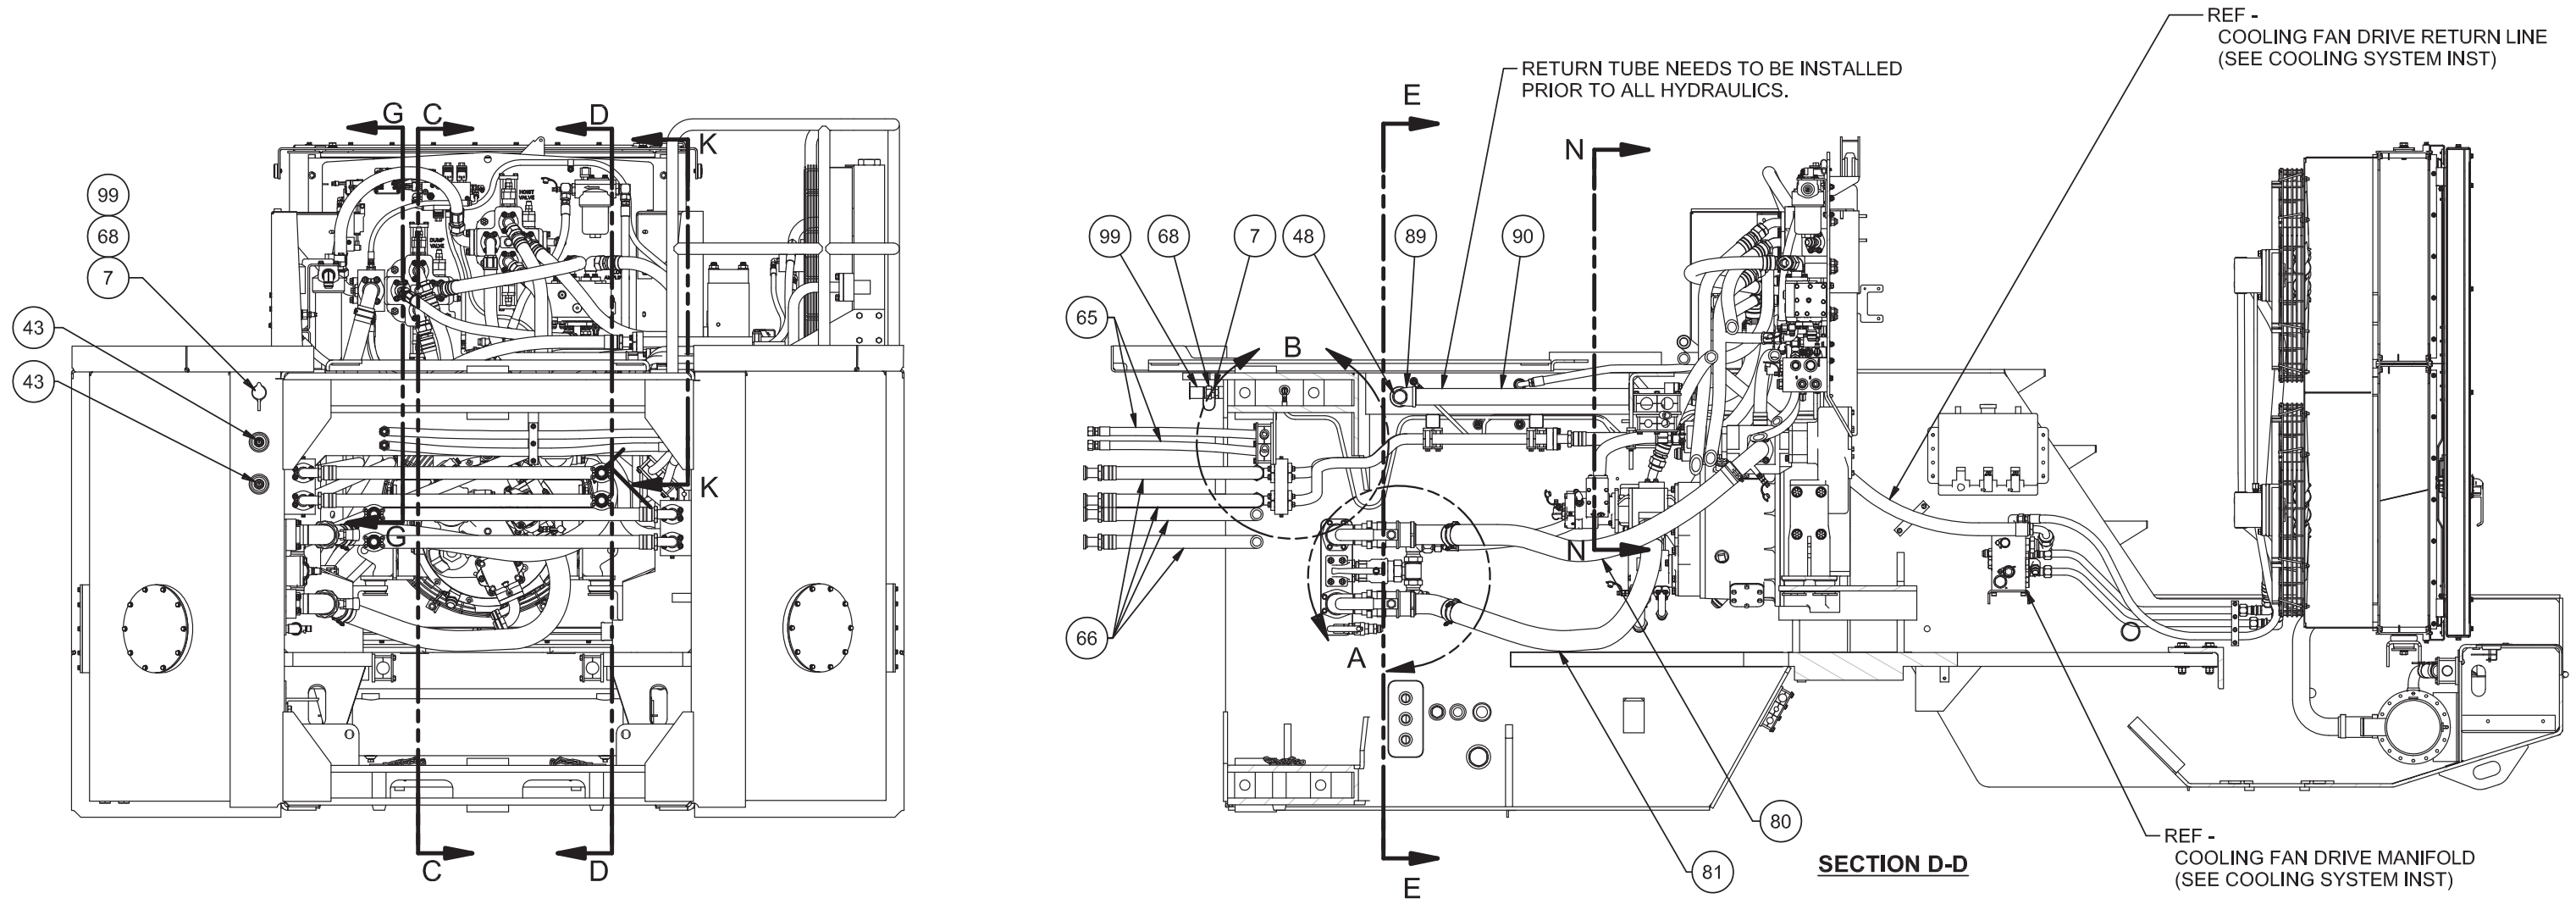

Hydraulic System - Chassis

Item	Part No.	Qty	Description	Item	Part No.	Qty	Description
	587042		Hydraulic System - Chassis				
1	586608	2	. Fitting Weldment	49	209799	1	. Fitting
2	224683	2	. Fitting	50	209486	1	. Fitting
3	203523	2	. O-Ring	51	209215	1	. Fitting
4	253098	2	. Ball Valve	52	220529	1	. Hose Assembly
5	218815	1	. Fitting	53	13644	1	. Hose Assembly
6	203519	4	. O-Ring	54	231338	1	. Hose Assembly
7	209078	1	. Fitting	55	258951	2'	. Hose, Bulk
8	258875	1	. Fitting	56	212437	1	. Hose Assembly
9	226149	8	. Lockwasher	57	215015	1	. Hose Assembly
10	234665	20	. Lockwasher	58	259164	1	. Hose Assembly
11	222484	8	. Capscrew	59	231318	1	. Hose Assembly
12	561316	1	. Bracket Weldment,Fuel Filter	60	234154	2	. Hose Assembly
13	253983	1	. Ball Valve	61	R11447	1	. Hose Assembly
14	209538	6	. Clamp Half	62	223784	1	. Fitting
15	253421	2	. Fitting	63	14059	1	. Fitting
16	209159	1	. Fitting	64	586796	1	. Controller ,Fan
17	209505	1	. Fitting	65	18047	2	. Hose Assembly
18	224744	1	. Filler Breather	66	259165	4	. Hose Assembly
	230463	1	. Element	67	R12121	1	. Hose Assembly
19	211398	1	. Draincock	68	240395	1	. Coupler, Male
20	* 243457	2	. Filter, Insert	69	231251	2	. Clamp
21	247342	1	. Diffuser, Flow	70	586633	1	. Tube Weldment
22	R13801972	1	. Fitting	71	586634	1	. Tube Weldment
23	586527	1	. Tube Weldment	72	224646	2	. Clamp
24	586528	1	. Tube Weldment	73	Y17C-0616	4	. Capscrew
25	209536	42	. Clamp Half	74	223427	2	. Flat Washer
26	219321	4	. T-Bolt Clamp	75	237567	2	. Nut, Esna
27	R13803393	4	. Fitting	76	134328W	72	. Capscrew
28	214219	2	. Fitting	77	201568	84	. Lockwasher
29	209133	3	. Fitting	78	221563W	4	. Capscrew
30	203446	24	. O-Ring	79	200454W	12	. Capscrew
31	209490	2	. Fitting	80	201440	8'	. Suction Hose
32	13987	1	. Fitting	81	201440	7'	. Suction Hose
33	245414	1	. Fitting	82	232881	7	. T-Bolt Clamp
34	219599	2	. Fitting	83	259162	1	. Hose Assembly
35	258931	1	. Fitting	84	259219	1	. Hose Assembly
36	209511	6	. Fitting	85	259168	1	. Hose Assembly
37	258868	1	. Fitting	87	259166	1	. Hose Assembly
38	223362	1	. Fitting	89	258609	1	. Fitting
39	209533	1	. Fitting	90	586342	1	. Pipe Weldment,Return
40	259158	1	. Hose Assembly	92	220314W	3	. Hce-512 Screw
41	R525293	2	. Magnet, Ceramic	93	R13811438	3	. Flat Washer
42	233097	1	. Ball Valve	94	28437	3	. Cable Guide Assembly
43	231415	2	. Glass, Sight Level	95	251570	1	. Thermistor, Oil/Air/Water Temp
44	259163	1	. Hose Assembly	96	586898	1	. Fitting , Us
45	586525	2	. Bar,Mounting	97	586899	1	. Fitting , Us
46	* 258525	1	. Oil Cooler	98	586798	1	. Wire Harness,Fan Controller
47	R13811082	4	. Capscrew	99	257794	1	. Cap, Dust
48	221758	1	. Fitting	100	209916	1	. Fitting

* See Separate Coverage