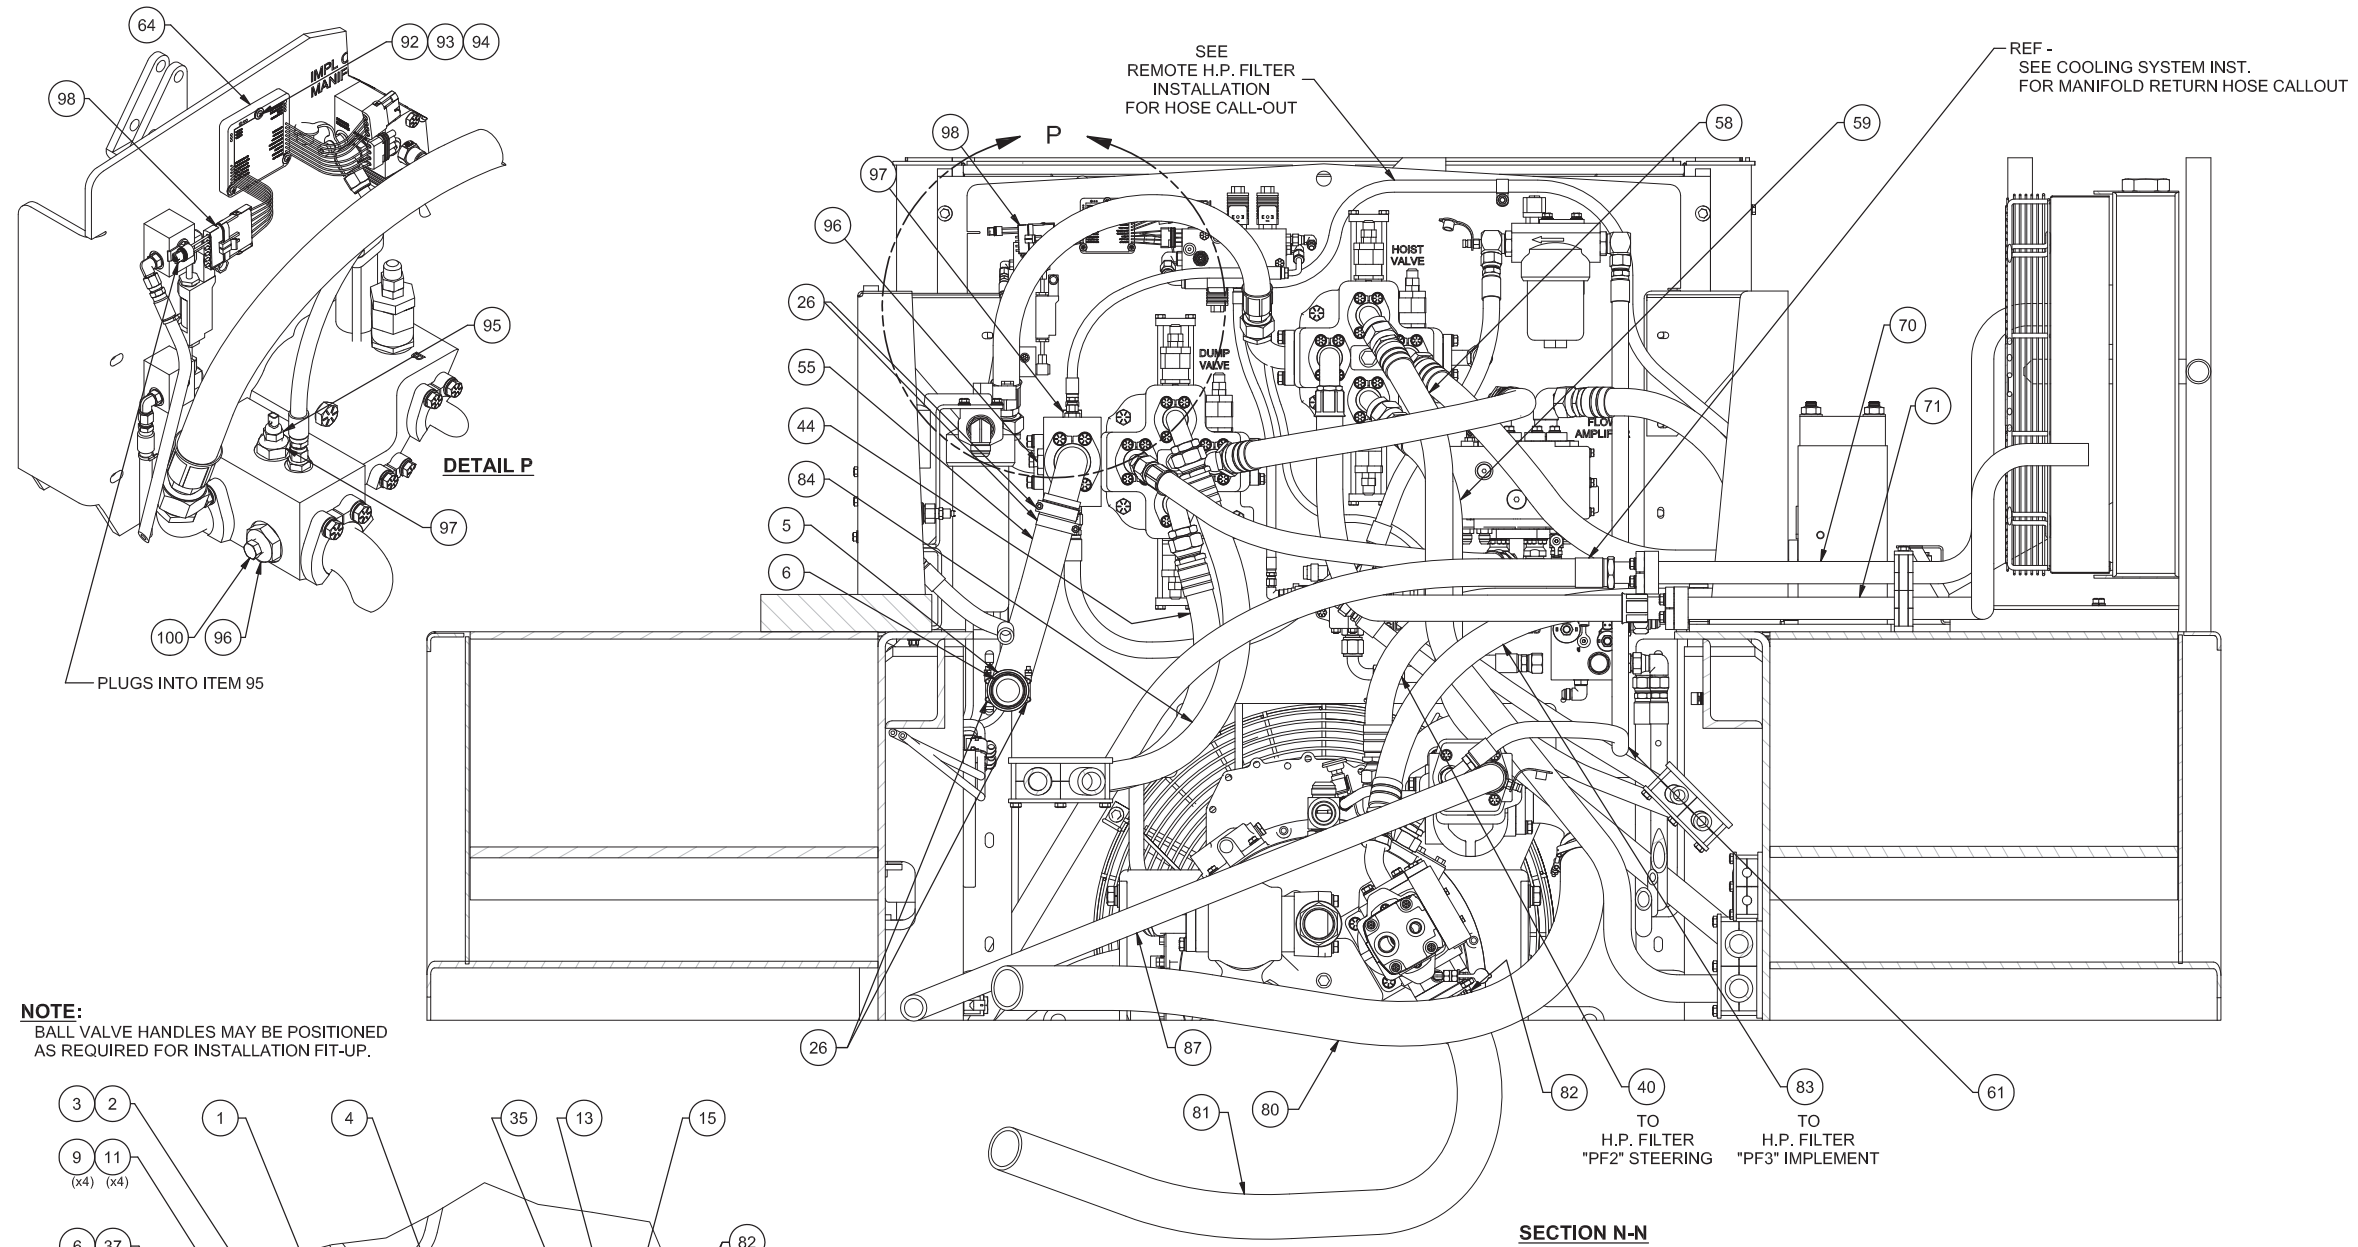

NOTE:
BALL VALVE HANDLES MAY BE POSITIONED
AS REQUIRED FOR INSTALLATION FIT-UP.