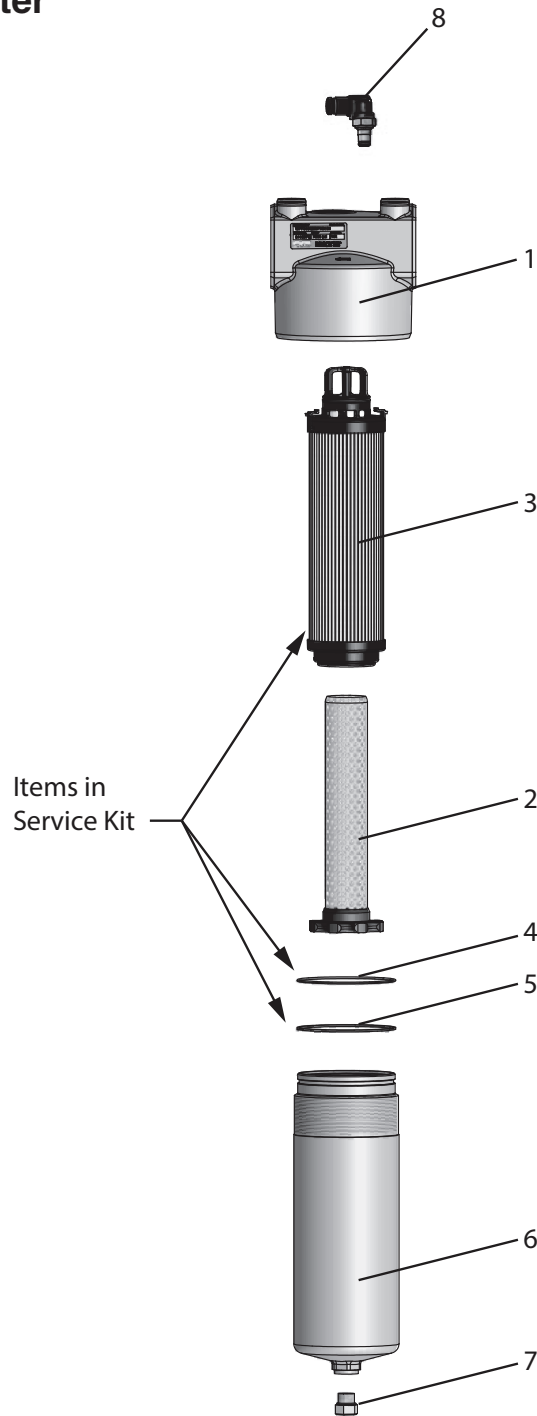

High Pressure Filter

Item	Part No.	Qty	Description	Item	Part No.	Qty	Description
	587036		Filter, Pressure				
1	588033	1	. Filter Head	6	588038	1	. Bowl
2	588035	1	. Core	7	588039	1	. Plug, Drain
	588192	1	. Service Kit	8	588041	1	. Indicator, Electrical
3	587384	1	.. Element				
4	588036	1	.. O-Ring, Bowl				
5	588037	1	.. O-Ring, Anti-Extrusion Ring				