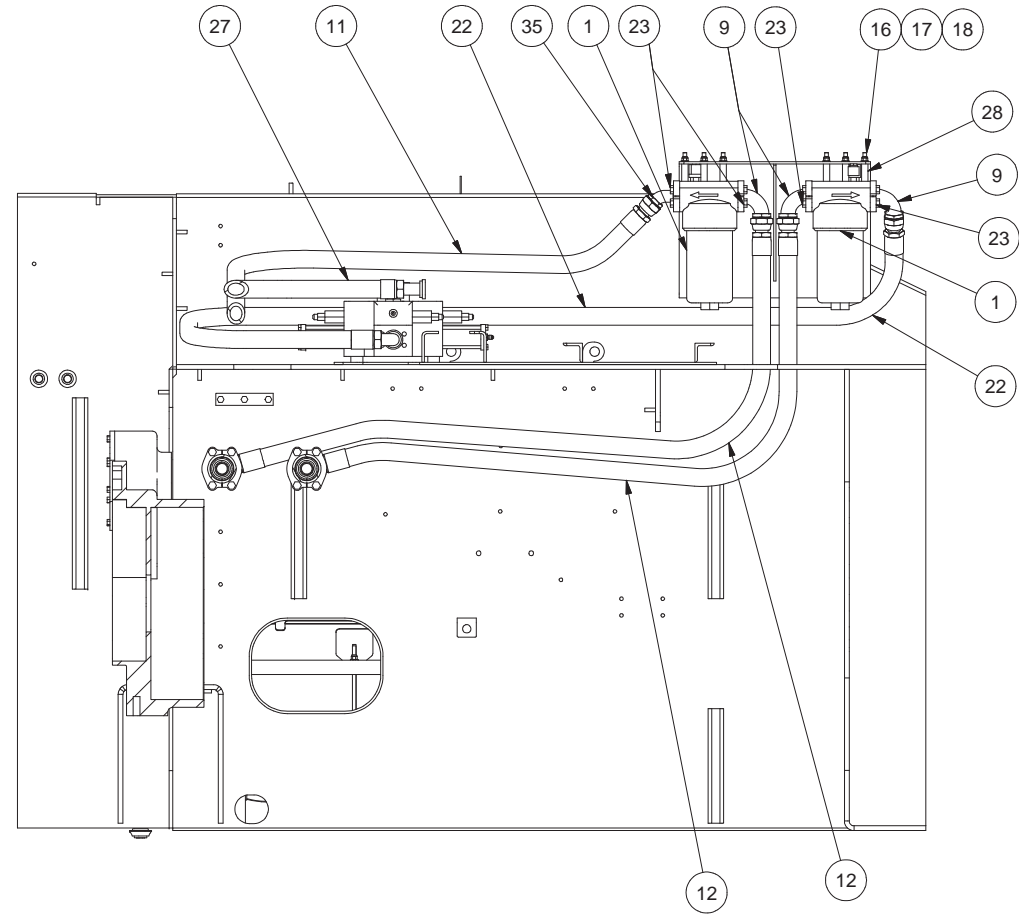

---

Hydraulic System - Chassis

## Hydraulic System - Chassis

Item	Part No.	Qty	Description	Item	Part No.	Qty	Description
<b>586783 Hydraulic System-Chassis</b>							
1	* 228201	3	. Filter, Pressure	27	*a 253407	1	. Hose Assembly
2	253098	4	. Ball Valve	28	563204	22	. Spacer
3	253421	3	. Fitting	29	238429	2	. Clamp
4	254509	1	. Adapter	30	231250	2	. Clamp
5	*a 215279	5'	. Suction Hose	31	*a 227992	1	. Hose Assembly
6	*a 201440	8'	. Suction Hose	32	R13811020	2	. Capscrew
7	12666	1	. Fitting	33	R13812513	2	. Lockwasher
8	225661	2	. Kit, Split Flange	34	209805	1	. Fitting
	200607	4	.. Lockwasher	35	14857	2	. Fitting,
	203528	1	.. O-Ring	36	229389	4	. Fitting
	229082	4	.. Capscrew	38	* 228200	1	. Filter, Pressure
	230769	2	.. Clamp Half	39	231296	2	. Clamp
9	14274	4	. Fitting	40	253326	2	. Coupler, Male
10	209486	2	. Fitting	44	211551	2	. Fitting
11	*a 254328	1	. Hose Assembly	45	209067	1	. Fitting
12	*a 228421	2	. Hose Assembly	50	* 581404	1	. Manifold Assembly
14	229187	4	. Hose Clamp	52	*a 227410	1	. Hose Assembly
15	216042	12	. T-Bolt Clamp	53	*a 587621	1	. Hose Assembly
16	242368	22	. Stud	54	245334	1	. Indicator, Elec/Vis
17	221707W	22	. Hex Nut	55	578466	2	. Adapter
18	223427	22	. Flat Washer	56	* 243457	2	. Filter, Insert
19	563470	2	. Elbow Weldment	58	209406	2	. Fitting
20	211560	1	. Fitting	61	581018	1	. Plate
21	*a 587620	1	. Hose Assembly	62	R13810999	2	. Capscrew
22	*a 246222	1	. Hose Assembly	65	R13812512	2	. Lockwasher
23	11767	8	. Kit, Split Flange	67	235620	2	. Nut, Esna
	203516	1	.. O-Ring	69	*a 238789	1	. Hose Assembly
	209537	2	.. Clamp Half	71	225660	2	. Fitting
	222379	4	.. Capscrew	76	209488	1	. Fitting
24	*a 244134	1	. Hose Assembly	81	226904	1	. Fitting
25	220794	1	. Fitting	84	*a 220529	1	. Hose Assembly
26	209191	1	. Fitting	85	*a 14718	1	. Hose Assembly

\* See Separate Coverage

\*a Included in KIT 587631

SECTION A-A

SECTION B-B

SECTION C-C

SECTION D-D