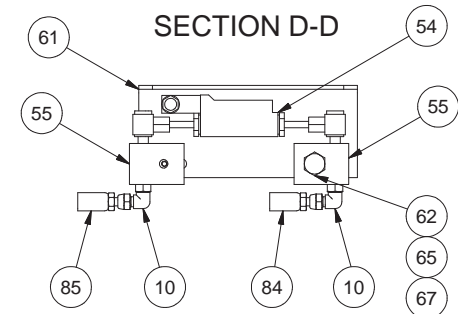

## Hydraulic System - Chassis

Item	Part No.	Qty	Description	Item	Part No.	Qty	Description
<b>586783 Hydraulic System-Chassis</b>							
1	* 228201	3	. Filter, Pressure	27	*a 253407	1	. Hose Assembly
2	253098	4	. Ball Valve	28	563204	22	. Spacer
3	253421	3	. Fitting	29	238429	2	. Clamp
4	254509	1	. Adapter	30	231250	2	. Clamp
5	*a 215279	5'	. Suction Hose	31	*a 227992	1	. Hose Assembly
6	*a 201440	8'	. Suction Hose	32	R13811020	2	. Capscrew
7	12666	1	. Fitting	33	R13812513	2	. Lockwasher
8	225661	2	. Kit, Split Flange	34	209805	1	. Fitting
	200607	4	.. Lockwasher	35	14857	2	. Fitting,
	203528	1	.. O-Ring	36	229389	4	. Fitting
	229082	4	.. Capscrew	38	* 228200	1	. Filter, Pressure
	230769	2	.. Clamp Half	39	231296	2	. Clamp
9	14274	4	. Fitting	40	253326	2	. Coupler, Male
10	209486	2	. Fitting	44	211551	2	. Fitting
11	*a 254328	1	. Hose Assembly	45	209067	1	. Fitting
12	*a 228421	2	. Hose Assembly	50	* 581404	1	. Manifold Assembly
14	229187	4	. Hose Clamp	52	*a 227410	1	. Hose Assembly
15	216042	12	. T-Bolt Clamp	53	*a 587621	1	. Hose Assembly
16	242368	22	. Stud	54	245334	1	. Indicator, Elec/Vis
17	221707W	22	. Hex Nut	55	578466	2	. Adapter
18	223427	22	. Flat Washer	56	* 243457	2	. Filter, Insert
19	563470	2	. Elbow Weldment	58	209406	2	. Fitting
20	211560	1	. Fitting	61	581018	1	. Plate
21	*a 587620	1	. Hose Assembly	62	R13810999	2	. Capscrew
22	*a 246222	1	. Hose Assembly	65	R13812512	2	. Lockwasher
23	11767	8	. Kit, Split Flange	67	235620	2	. Nut, Esna
	203516	1	.. O-Ring	69	*a 238789	1	. Hose Assembly
	209537	2	.. Clamp Half	71	225660	2	. Fitting
	222379	4	.. Capscrew	76	209488	1	. Fitting
24	*a 244134	1	. Hose Assembly	81	226904	1	. Fitting
25	220794	1	. Fitting	84	*a 220529	1	. Hose Assembly
26	209191	1	. Fitting	85	*a 14718	1	. Hose Assembly

\* See Separate Coverage

\*a Included in KIT 587631

SECTION A-A

SECTION B-B

SECTION C-C

SECTION D-D