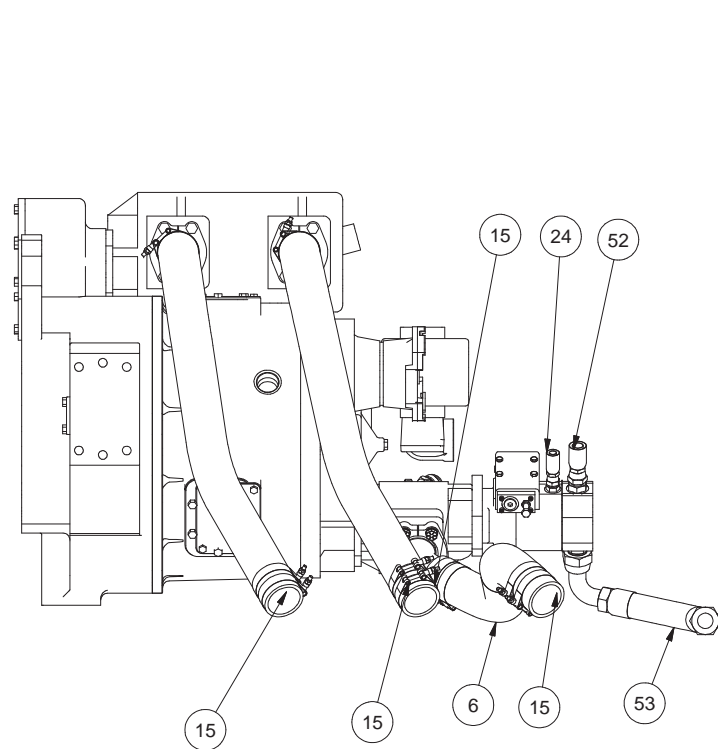

## Hydraulic System - Chassis

Item	Part No.	Qty	Description	Item	Part No.	Qty	Description
<b>586783 Hydraulic System-Chassis</b>							
1	* 228201	3	. Filter, Pressure	27	*a 253407	1	. Hose Assembly
2	253098	4	. Ball Valve	28	563204	22	. Spacer
3	253421	3	. Fitting	29	238429	2	. Clamp
4	254509	1	. Adapter	30	231250	2	. Clamp
5	*a 215279	5'	. Suction Hose	31	*a 227992	1	. Hose Assembly
6	*a 201440	8'	. Suction Hose	32	R13811020	2	. Capscrew
7	12666	1	. Fitting	33	R13812513	2	. Lockwasher
8	225661	2	. Kit, Split Flange	34	209805	1	. Fitting
	200607	4	.. Lockwasher	35	14857	2	. Fitting,
	203528	1	.. O-Ring	36	229389	4	. Fitting
	229082	4	.. Capscrew	38	* 228200	1	. Filter, Pressure
	230769	2	.. Clamp Half	39	231296	2	. Clamp
9	14274	4	. Fitting	40	253326	2	. Coupler, Male
10	209486	2	. Fitting	44	211551	2	. Fitting
11	*a 254328	1	. Hose Assembly	45	209067	1	. Fitting
12	*a 228421	2	. Hose Assembly	50	* 581404	1	. Manifold Assembly
14	229187	4	. Hose Clamp	52	*a 227410	1	. Hose Assembly
15	216042	12	. T-Bolt Clamp	53	*a 587621	1	. Hose Assembly
16	242368	22	. Stud	54	245334	1	. Indicator, Elec/Vis
17	221707W	22	. Hex Nut	55	578466	2	. Adapter
18	223427	22	. Flat Washer	56	* 243457	2	. Filter, Insert
19	563470	2	. Elbow Weldment	58	209406	2	. Fitting
20	211560	1	. Fitting	61	581018	1	. Plate
21	*a 587620	1	. Hose Assembly	62	R13810999	2	. Capscrew
22	*a 246222	1	. Hose Assembly	65	R13812512	2	. Lockwasher
23	11767	8	. Kit, Split Flange	67	235620	2	. Nut, Esna
	203516	1	.. O-Ring	69	*a 238789	1	. Hose Assembly
	209537	2	.. Clamp Half	71	225660	2	. Fitting
	222379	4	.. Capscrew	76	209488	1	. Fitting
24	*a 244134	1	. Hose Assembly	81	226904	1	. Fitting
25	220794	1	. Fitting	84	*a 220529	1	. Hose Assembly
26	209191	1	. Fitting	85	*a 14718	1	. Hose Assembly

\* See Separate Coverage

\*a Included in KIT 587631

SECTION A-A

SECTION B-B

SECTION C-C

SECTION D-D