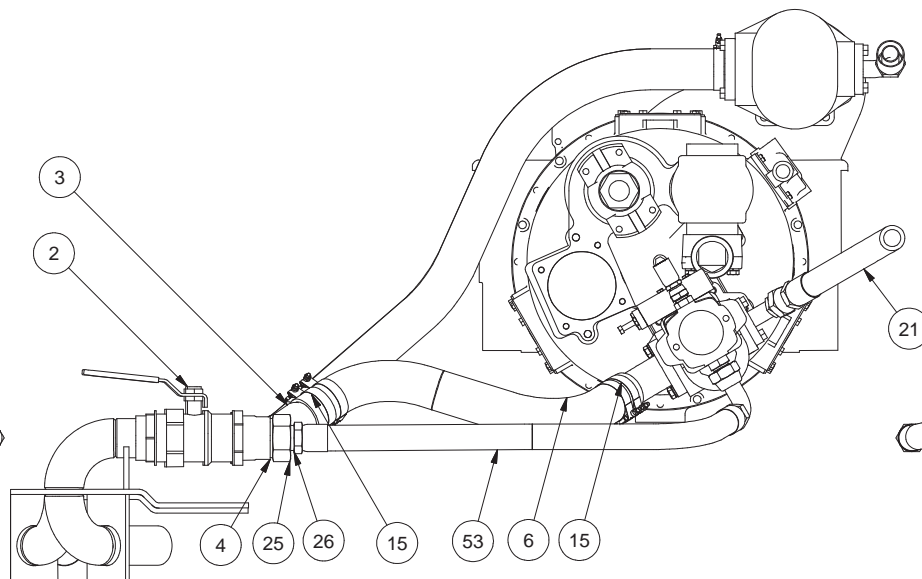

## Hydraulic System - Chassis

Item	Part No.	Qty	Description	Item	Part No.	Qty	Description
<b>586783 Hydraulic System-Chassis</b>							
1	* 228201	3	. Filter, Pressure	27	*a 253407	1	. Hose Assembly
2	253098	4	. Ball Valve	28	563204	22	. Spacer
3	253421	3	. Fitting	29	238429	2	. Clamp
4	254509	1	. Adapter	30	231250	2	. Clamp
5	*a 215279	5'	. Suction Hose	31	*a 227992	1	. Hose Assembly
6	*a 201440	8'	. Suction Hose	32	R13811020	2	. Capscrew
7	12666	1	. Fitting	33	R13812513	2	. Lockwasher
8	225661	2	. Kit, Split Flange	34	209805	1	. Fitting
	200607	4	.. Lockwasher	35	14857	2	. Fitting,
	203528	1	.. O-Ring	36	229389	4	. Fitting
	229082	4	.. Capscrew	38	* 228200	1	. Filter, Pressure
	230769	2	.. Clamp Half	39	231296	2	. Clamp
9	14274	4	. Fitting	40	253326	2	. Coupler, Male
10	209486	2	. Fitting	44	211551	2	. Fitting
11	*a 254328	1	. Hose Assembly	45	209067	1	. Fitting
12	*a 228421	2	. Hose Assembly	50	* 581404	1	. Manifold Assembly
14	229187	4	. Hose Clamp	52	*a 227410	1	. Hose Assembly
15	216042	12	. T-Bolt Clamp	53	*a 587621	1	. Hose Assembly
16	242368	22	. Stud	54	245334	1	. Indicator, Elec/Vis
17	221707W	22	. Hex Nut	55	578466	2	. Adapter
18	223427	22	. Flat Washer	56	* 243457	2	. Filter, Insert
19	563470	2	. Elbow Weldment	58	209406	2	. Fitting
20	211560	1	. Fitting	61	581018	1	. Plate
21	*a 587620	1	. Hose Assembly	62	R13810999	2	. Capscrew
22	*a 246222	1	. Hose Assembly	65	R13812512	2	. Lockwasher
23	11767	8	. Kit, Split Flange	67	235620	2	. Nut, Esna
	203516	1	.. O-Ring	69	*a 238789	1	. Hose Assembly
	209537	2	.. Clamp Half	71	225660	2	. Fitting
	222379	4	.. Capscrew	76	209488	1	. Fitting
24	*a 244134	1	. Hose Assembly	81	226904	1	. Fitting
25	220794	1	. Fitting	84	*a 220529	1	. Hose Assembly
26	209191	1	. Fitting	85	*a 14718	1	. Hose Assembly

\* See Separate Coverage

\*a Included in KIT 587631

SECTION A-A

SECTION B-B

SECTION C-C

SECTION D-D