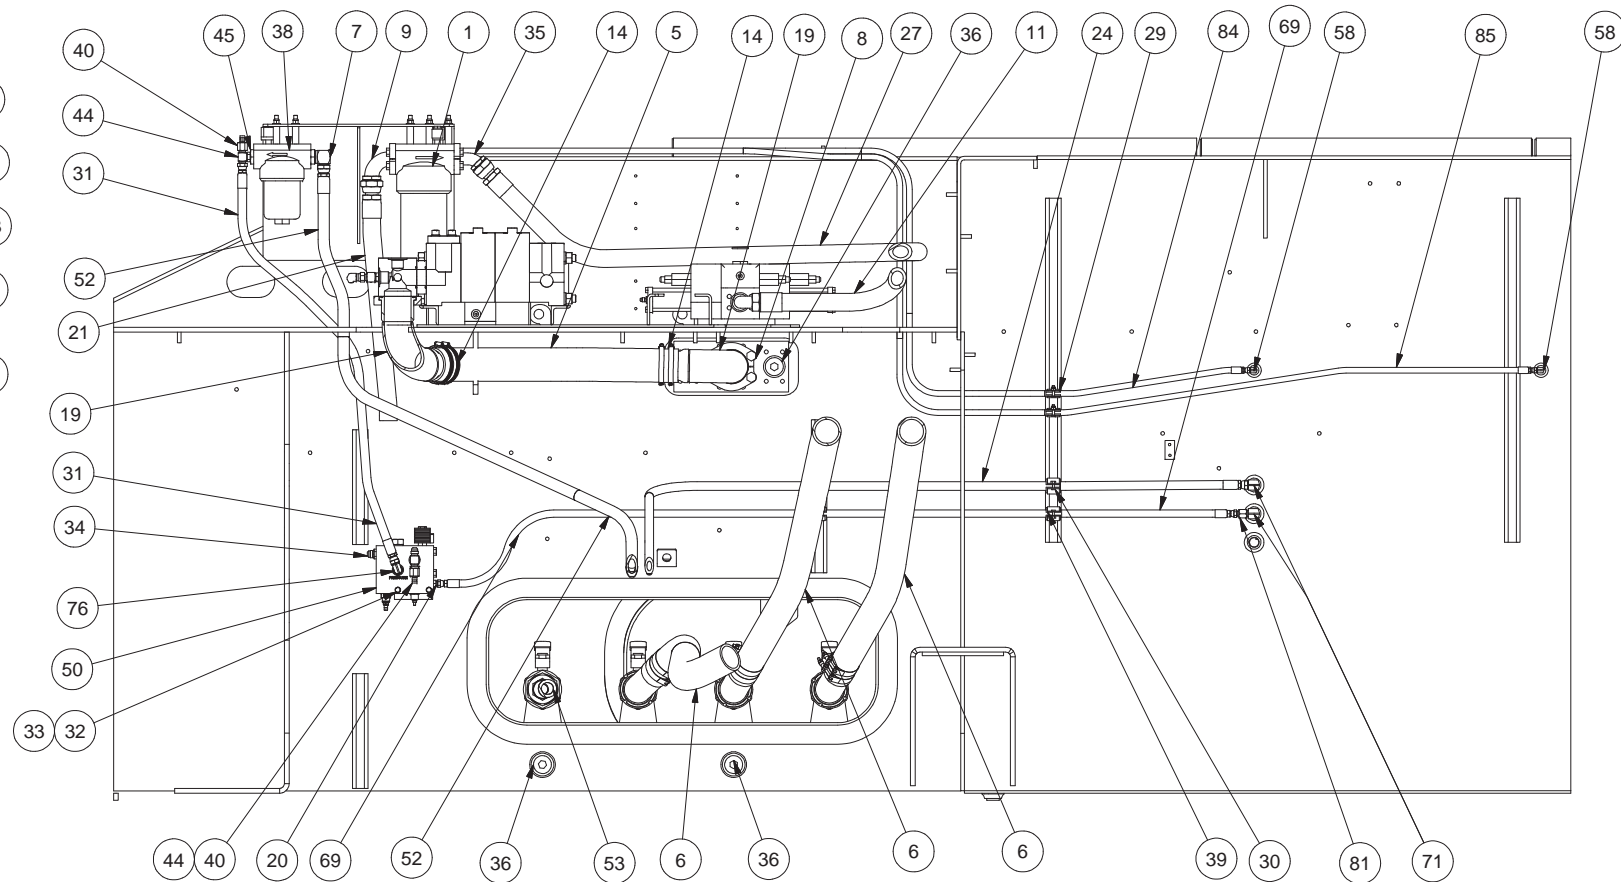

## Hydraulic System - Chassis

Item	Part No.	Qty	Description	Item	Part No.	Qty	Description
<b>586783 Hydraulic System-Chassis</b>							
1	* 228201	3	. Filter, Pressure	27	*a 253407	1	. Hose Assembly
2	253098	4	. Ball Valve	28	563204	22	. Spacer
3	253421	3	. Fitting	29	238429	2	. Clamp
4	254509	1	. Adapter	30	231250	2	. Clamp
5	*a 215279	5'	. Suction Hose	31	*a 227992	1	. Hose Assembly
6	*a 201440	8'	. Suction Hose	32	R13811020	2	. Capscrew
7	12666	1	. Fitting	33	R13812513	2	. Lockwasher
8	225661	2	. Kit, Split Flange	34	209805	1	. Fitting
	200607	4	.. Lockwasher	35	14857	2	. Fitting,
	203528	1	.. O-Ring	36	229389	4	. Fitting
	229082	4	.. Capscrew	38	* 228200	1	. Filter, Pressure
	230769	2	.. Clamp Half	39	231296	2	. Clamp
9	14274	4	. Fitting	40	253326	2	. Coupler, Male
10	209486	2	. Fitting	44	211551	2	. Fitting
11	*a 254328	1	. Hose Assembly	45	209067	1	. Fitting
12	*a 228421	2	. Hose Assembly	50	* 581404	1	. Manifold Assembly
14	229187	4	. Hose Clamp	52	*a 227410	1	. Hose Assembly
15	216042	12	. T-Bolt Clamp	53	*a 587621	1	. Hose Assembly
16	242368	22	. Stud	54	245334	1	. Indicator, Elec/Vis
17	221707W	22	. Hex Nut	55	578466	2	. Adapter
18	223427	22	. Flat Washer	56	* 243457	2	. Filter, Insert
19	563470	2	. Elbow Weldment	58	209406	2	. Fitting
20	211560	1	. Fitting	61	581018	1	. Plate
21	*a 587620	1	. Hose Assembly	62	R13810999	2	. Capscrew
22	*a 246222	1	. Hose Assembly	65	R13812512	2	. Lockwasher
23	11767	8	. Kit, Split Flange	67	235620	2	. Nut, Esna
	203516	1	.. O-Ring	69	*a 238789	1	. Hose Assembly
	209537	2	.. Clamp Half	71	225660	2	. Fitting
	222379	4	.. Capscrew	76	209488	1	. Fitting
24	*a 244134	1	. Hose Assembly	81	226904	1	. Fitting
25	220794	1	. Fitting	84	*a 220529	1	. Hose Assembly
26	209191	1	. Fitting	85	*a 14718	1	. Hose Assembly

\* See Separate Coverage

\*a Included in KIT 587631

SECTION A-A

SECTION B-B

SECTION C-C

SECTION D-D