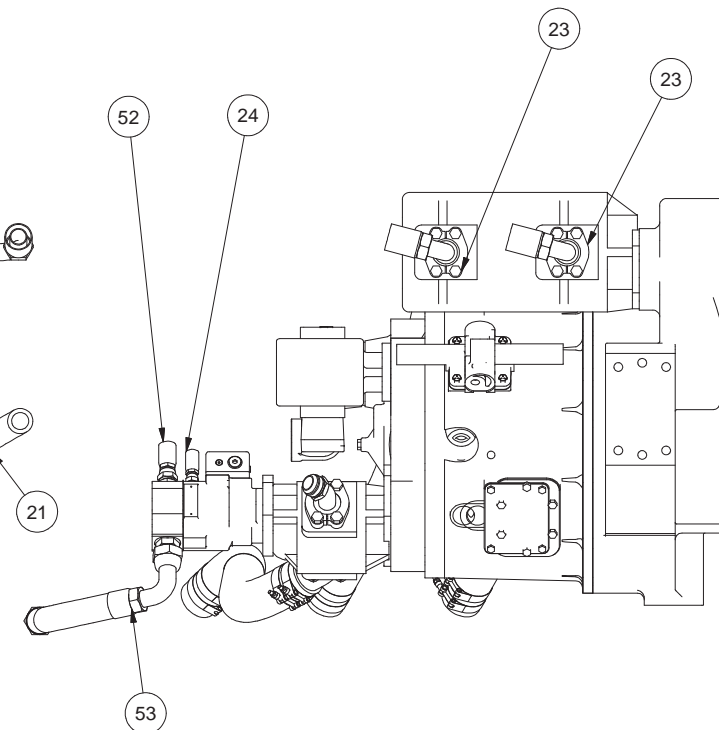

## Hydraulic System - Chassis

Item	Part No.	Qty	Description	Item	Part No.	Qty	Description
<b>586783 Hydraulic System-Chassis</b>							
1	* 228201	3	. Filter, Pressure	27	*a 253407	1	. Hose Assembly
2	253098	4	. Ball Valve	28	563204	22	. Spacer
3	253421	3	. Fitting	29	238429	2	. Clamp
4	254509	1	. Adapter	30	231250	2	. Clamp
5	*a 215279	5'	. Suction Hose	31	*a 227992	1	. Hose Assembly
6	*a 201440	8'	. Suction Hose	32	R13811020	2	. Capscrew
7	12666	1	. Fitting	33	R13812513	2	. Lockwasher
8	225661	2	. Kit, Split Flange	34	209805	1	. Fitting
	200607	4	.. Lockwasher	35	14857	2	. Fitting,
	203528	1	.. O-Ring	36	229389	4	. Fitting
	229082	4	.. Capscrew	38	* 228200	1	. Filter, Pressure
	230769	2	.. Clamp Half	39	231296	2	. Clamp
9	14274	4	. Fitting	40	253326	2	. Coupler, Male
10	209486	2	. Fitting	44	211551	2	. Fitting
11	*a 254328	1	. Hose Assembly	45	209067	1	. Fitting
12	*a 228421	2	. Hose Assembly	50	* 581404	1	. Manifold Assembly
14	229187	4	. Hose Clamp	52	*a 227410	1	. Hose Assembly
15	216042	12	. T-Bolt Clamp	53	*a 587621	1	. Hose Assembly
16	242368	22	. Stud	54	245334	1	. Indicator, Elec/Vis
17	221707W	22	. Hex Nut	55	578466	2	. Adapter
18	223427	22	. Flat Washer	56	* 243457	2	. Filter, Insert
19	563470	2	. Elbow Weldment	58	209406	2	. Fitting
20	211560	1	. Fitting	61	581018	1	. Plate
21	*a 587620	1	. Hose Assembly	62	R13810999	2	. Capscrew
22	*a 246222	1	. Hose Assembly	65	R13812512	2	. Lockwasher
23	11767	8	. Kit, Split Flange	67	235620	2	. Nut, Esna
	203516	1	.. O-Ring	69	*a 238789	1	. Hose Assembly
	209537	2	.. Clamp Half	71	225660	2	. Fitting
	222379	4	.. Capscrew	76	209488	1	. Fitting
24	*a 244134	1	. Hose Assembly	81	226904	1	. Fitting
25	220794	1	. Fitting	84	*a 220529	1	. Hose Assembly
26	209191	1	. Fitting	85	*a 14718	1	. Hose Assembly

\* See Separate Coverage

\*a Included in KIT 587631

SECTION A-A

SECTION B-B

SECTION C-C

SECTION D-D