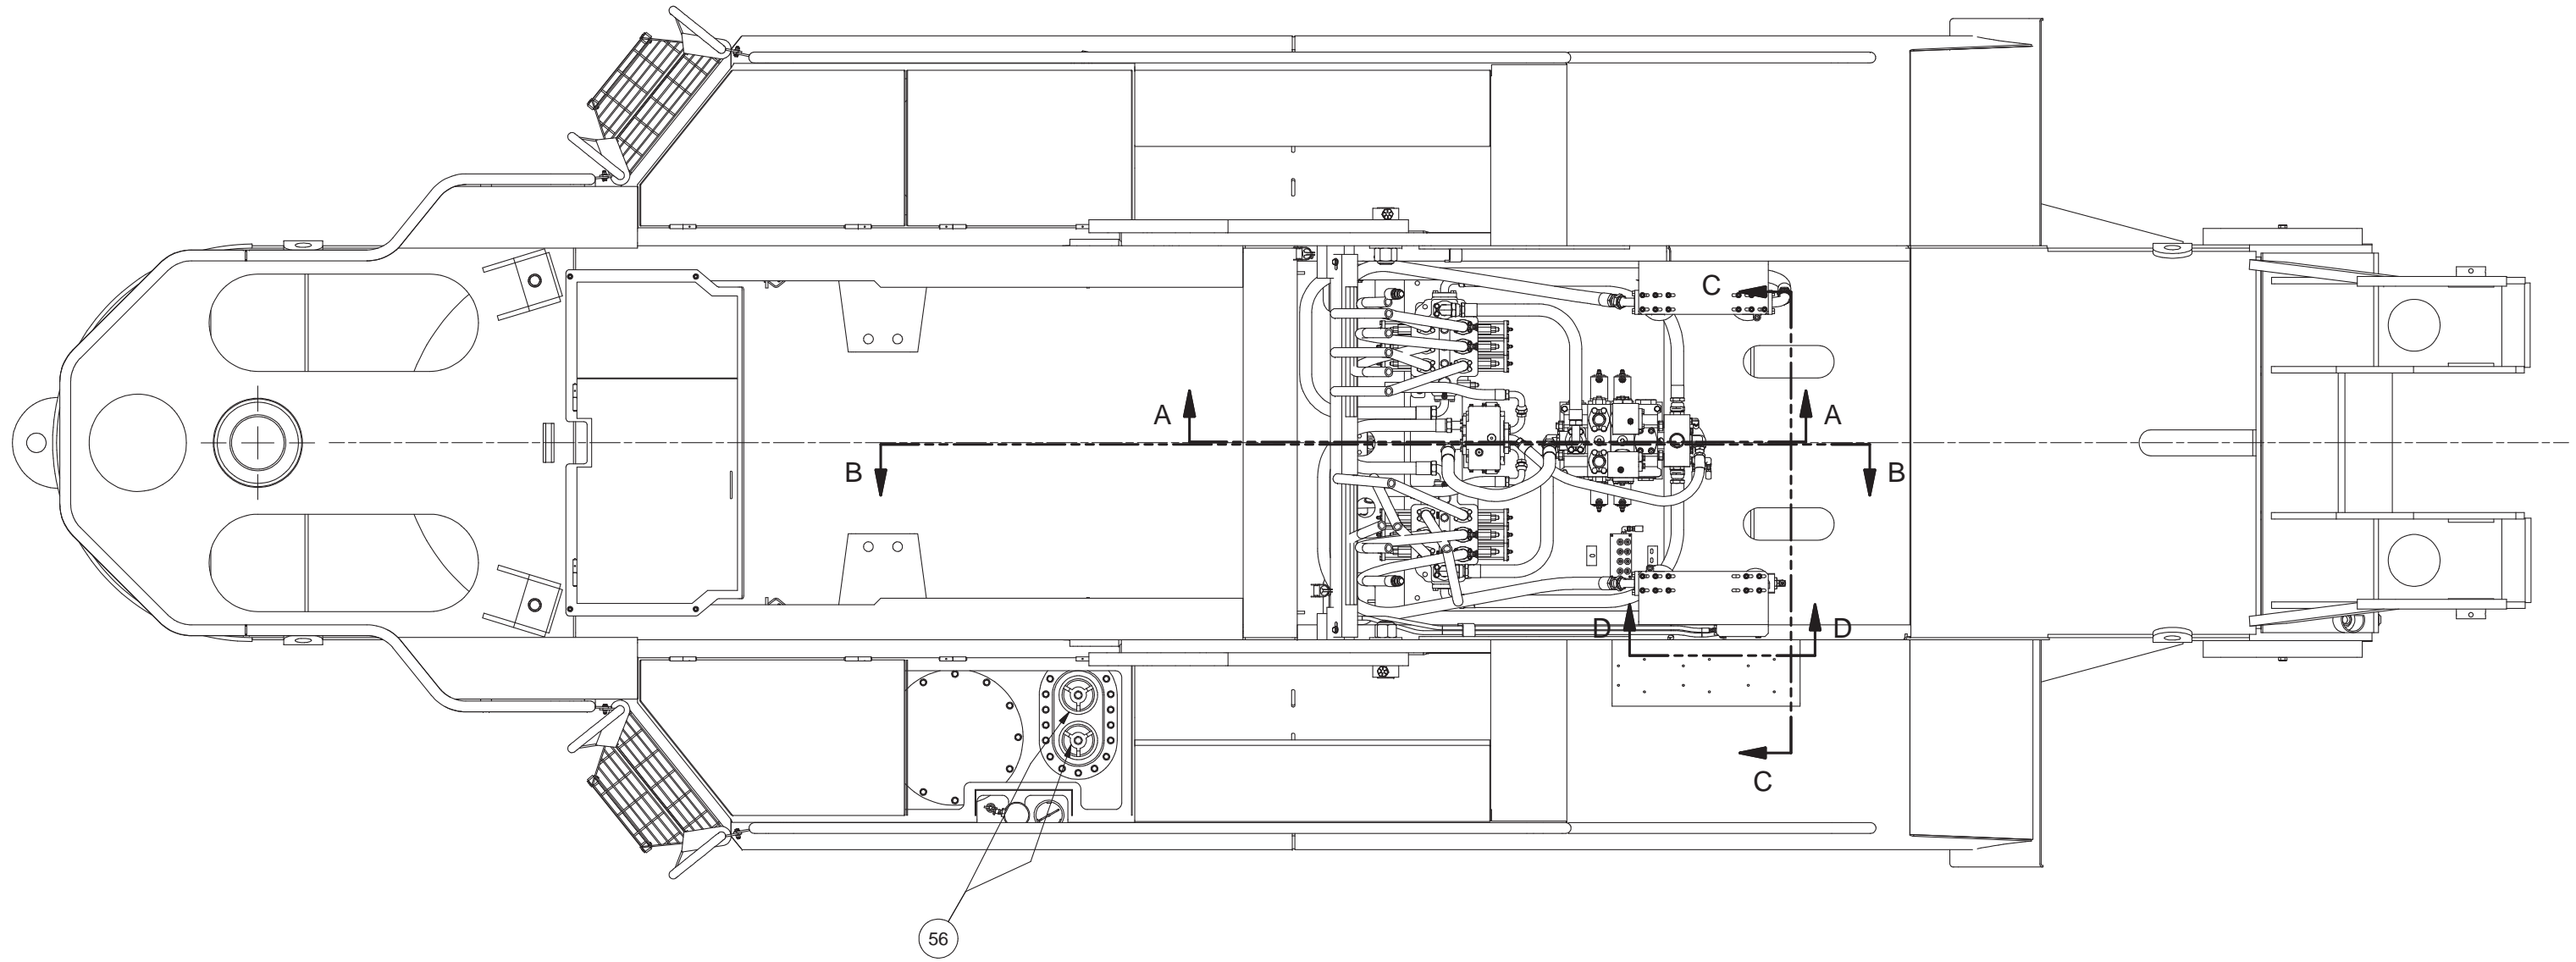

Hydraulic System - Chassis

Item	Part No.	Qty	Description	Item	Part No.	Qty	Description
586783 Hydraulic System-Chassis							
1	* 228201	3	. Filter, Pressure	27	*a 253407	1	. Hose Assembly
2	253098	4	. Ball Valve	28	563204	22	. Spacer
3	253421	3	. Fitting	29	238429	2	. Clamp
4	254509	1	. Adapter	30	231250	2	. Clamp
5	*a 215279	5'	. Suction Hose	31	*a 227992	1	. Hose Assembly
6	*a 201440	8'	. Suction Hose	32	R13811020	2	. Capscrew
7	12666	1	. Fitting	33	R13812513	2	. Lockwasher
8	225661	2	. Kit, Split Flange	34	209805	1	. Fitting
	200607	4	.. Lockwasher	35	14857	2	. Fitting,
	203528	1	.. O-Ring	36	229389	4	. Fitting
	229082	4	.. Capscrew	38	* 228200	1	. Filter, Pressure
	230769	2	.. Clamp Half	39	231296	2	. Clamp
9	14274	4	. Fitting	40	253326	2	. Coupler, Male
10	209486	2	. Fitting	44	211551	2	. Fitting
11	*a 254328	1	. Hose Assembly	45	209067	1	. Fitting
12	*a 228421	2	. Hose Assembly	50	* 581404	1	. Manifold Assembly
14	229187	4	. Hose Clamp	52	*a 227410	1	. Hose Assembly
15	216042	12	. T-Bolt Clamp	53	*a 587621	1	. Hose Assembly
16	242368	22	. Stud	54	245334	1	. Indicator, Elec/Vis
17	221707W	22	. Hex Nut	55	578466	2	. Adapter
18	223427	22	. Flat Washer	56	* 243457	2	. Filter, Insert
19	563470	2	. Elbow Weldment	58	209406	2	. Fitting
20	211560	1	. Fitting	61	581018	1	. Plate
21	*a 587620	1	. Hose Assembly	62	R13810999	2	. Capscrew
22	*a 246222	1	. Hose Assembly	65	R13812512	2	. Lockwasher
23	11767	8	. Kit, Split Flange	67	235620	2	. Nut, Esna
	203516	1	.. O-Ring	69	*a 238789	1	. Hose Assembly
	209537	2	.. Clamp Half	71	225660	2	. Fitting
	222379	4	.. Capscrew	76	209488	1	. Fitting
24	*a 244134	1	. Hose Assembly	81	226904	1	. Fitting
25	220794	1	. Fitting	84	*a 220529	1	. Hose Assembly
26	209191	1	. Fitting	85	*a 14718	1	. Hose Assembly

* See Separate Coverage

*a Included in KIT 587631