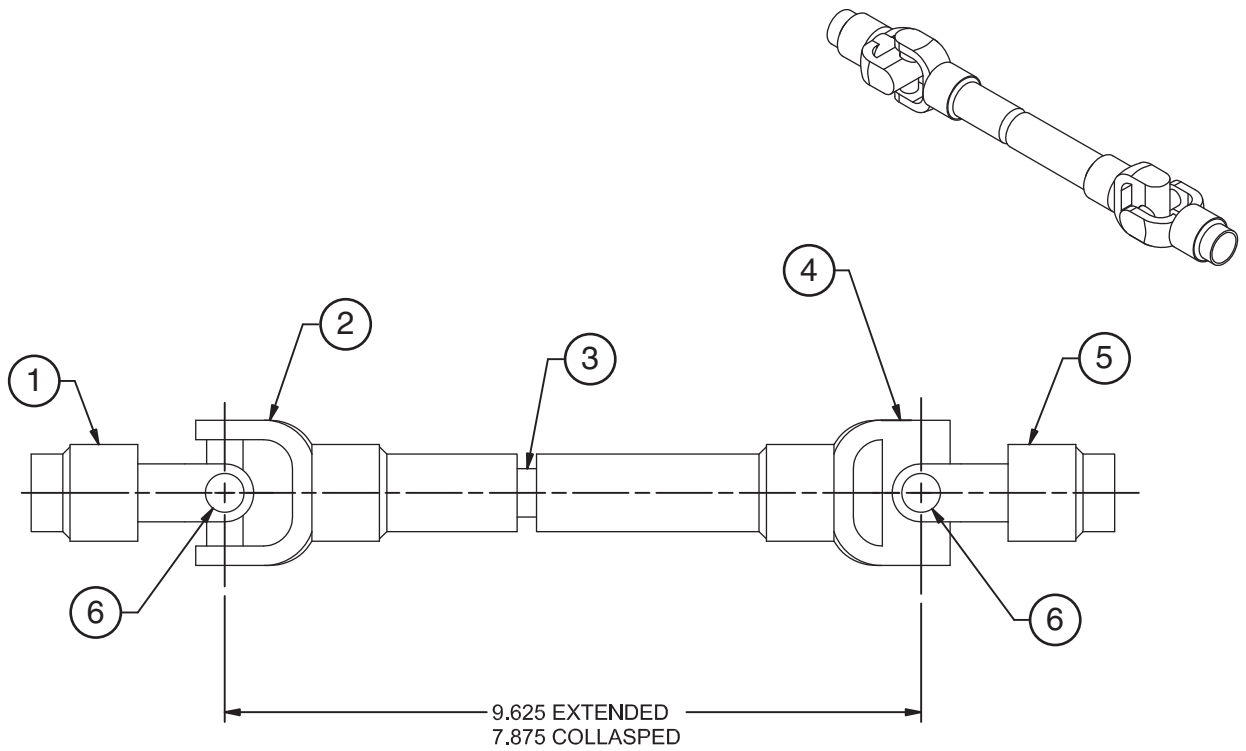

Driveline Assembly, Steering Column

Item	Part No.	Qty	Description	Item	Part No.	Qty	Description
	586692		Driveline Assembly, Steering Column				
1	587265	1	. Clamp Yoke				
2	587266	1	. Slip Yoke				
3	587267	1	. Stub Shaft				
4	587268	1	. Tube Yoke				
5	587269	1	. Clamp Yoke				
6	587270	2	. U-Joint				