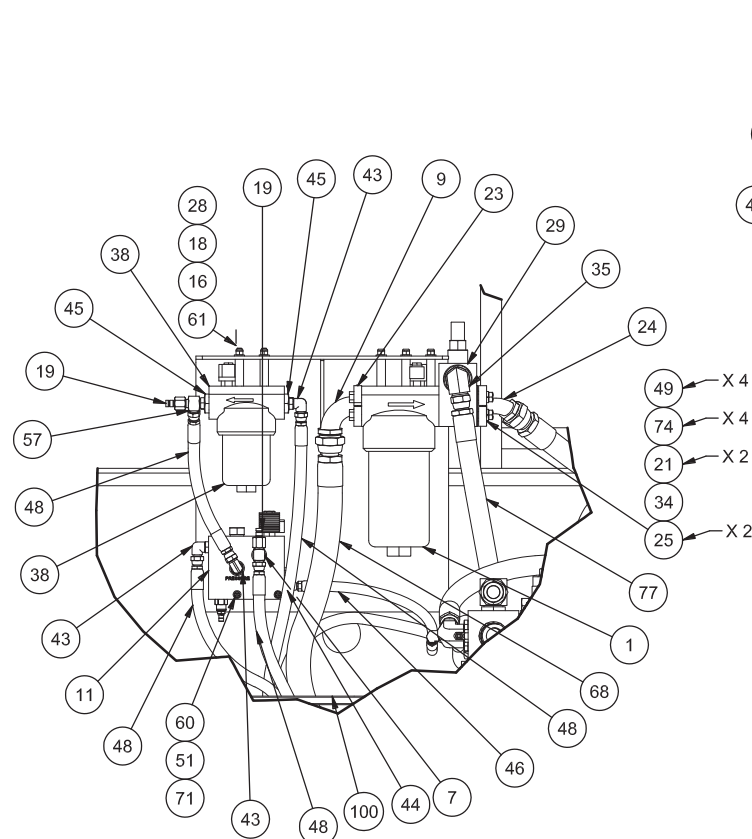

Hydraulic System - Chassis

Item	Part No.	Qty	Description	Item	Part No.	Qty	Description
586160 Hydraulic System-Chassis							
1	*a*b 228201	3	. Pressure Filter	45	209067	5	. Fitting
2	253098	4	. Ball Valve	46	252050	2	. Hose Assembly
3	253420	1	. Fitting	47	221771W	4	. Washer
4	253421	2	. Fitting	48	252995	8	. Hose Assembly
5	19920	1	. Fitting	49	234665	12	. Lockwasher
7	211551	2	. Fitting	50	Y17C-0616	6	. Capscrew
8	209323	1	. Fitting	51	223871	4	. Lockwasher
9	14274	4	. Fitting	52	223595	4	. Lockwasher
10	209619	4	. Fitting	53	231296	11	. Clamp
11	581404	1	. Manifold Assembly	54	245334	1	. Indicator, Elec/Vis
12	*a 243457	2	. Filter, Insert	55	581018	1	. Plate
13	221231	2	. Fitting	56	578466	2	. Adapter
14	583870	1	. Fitting Weldment	57	212705	1	. Fitting
15	216042	10	. T-Bolt Clamp	58	R13811432	4	. Hard Washer
16	242368	22	. Stud	59	R13811054	4	. Capscrew
17	*a 258300	1	. Cooler, Hydraulic Oil	60	R13810999	2	. Capscrew
18	R13806980	34	. Flat Washer	61	R13811191	28	. Locknut
19	253326	2	. Coupler, Male	62	225661	2	. Kit, Split Flange
20	255555	2	. Ball Valve		200607	4	. Lockwasher
21	203516	6	. O-Ring		203528	1	. O-Ring
22	224964	1	. Fitting		229082	4	. Capscrew
23	11767	4	. Kit, Split Flange		230769	2	. Clamp Half
	203516	1	. O-Ring	63	201440	15'	. Suction Hose
	209537	2	. Clamp Half	64	258302	3	. Hose Assembly
	222379	4	. Capscrew	65	258303	1	. Hose Assembly
24	14857	2	. Fitting	66	258791	2	. Hose Assembly
25	209537	4	. Clamp Half	67	258304	1	. Hose Assembly
26	209139	1	. Fitting	68	252656	3	. Hose Assembly
	209660	1	. O-Ring	69	231251	2	. Clamp
27	223784	2	. Fitting	70	R13810997	2	. Capscrew
28	563204	22	. Spacer	71	R13812213	4	. Flat Washer
29	572071	2	. Valve Assembly, Relief	72	219321	4	. T-Bolt Clamp
30	563470	2	. Elbow Weldment	73	231250	6	. Clamp
31	221560W	4	. Capscrew	74	R13811086	8	. Capscrew
32	234007	1	. Fitting	75	258301	2	. Hose Assembly
33	209714	2	. Fitting	76	29183	1	. Fitting
34	226632	2	. Connector	77	249271	2	. Hose Assembly
35	223783	2	. Fitting	78	586360	1	. Bracket, Mounting
36	11740	3	. Kit, Split Flange	79	586359	2	. Pad, Tap
37	237508	8	. Clamp	80	252481	2	. Hose Assembly
38	*a*b 228200	1	. Pressure Filter	82	226904	1	. Fitting
39	12666	2	. Fitting	84	252954	2	. Hose Assembly
40	R14040	1	. Coupler, Male	85	*a 253988	1	. Manifold Assembly
41	242464	2	. Fitting	86	252955	1	. Hose Assembly
42	209486	2	. Fitting	87	201439	2'	. Suction Hose
43	209488	6	. Fitting	97	R13809945	4	. T-Bolt Clamp
44	211560	1	. Fitting	99	215279	4'	. Suction Hose
				100	258838	12'	. Trim, Edge

*a See Separate Coverage

*b Refer to Filter Arrangement FA093202