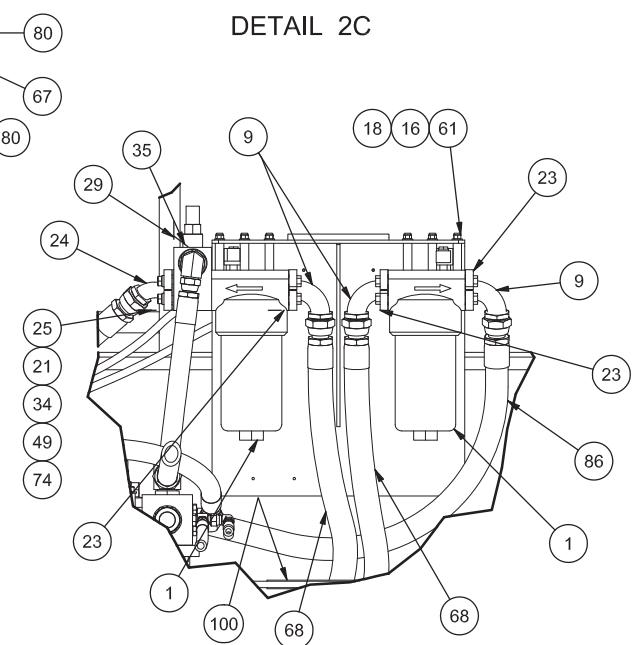

Hydraulic System - Chassis

Item	Part No.	Qty	Description	Item	Part No.	Qty	Description
586160 Hydraulic System-Chassis							
1	*a*b 228201	3	. Pressure Filter	45	209067	5	. Fitting
2	253098	4	. Ball Valve	46	252050	2	. Hose Assembly
3	253420	1	. Fitting	47	221771W	4	. Washer
4	253421	2	. Fitting	48	252995	8	. Hose Assembly
5	19920	1	. Fitting	49	234665	12	. Lockwasher
7	211551	2	. Fitting	50	Y17C-0616	6	. Capscrew
8	209323	1	. Fitting	51	223871	4	. Lockwasher
9	14274	4	. Fitting	52	223595	4	. Lockwasher
10	209619	4	. Fitting	53	231296	11	. Clamp
11	581404	1	. Manifold Assembly	54	245334	1	. Indicator, Elec/Vis
12	*a 243457	2	. Filter, Insert	55	581018	1	. Plate
13	221231	2	. Fitting	56	578466	2	. Adapter
14	583870	1	. Fitting Weldment	57	212705	1	. Fitting
15	216042	10	. T-Bolt Clamp	58	R13811432	4	. Hard Washer
16	242368	22	. Stud	59	R13811054	4	. Capscrew
17	*a 258300	1	. Cooler, Hydraulic Oil	60	R13810999	2	. Capscrew
18	R13806980	34	. Flat Washer	61	R13811191	28	. Locknut
19	253326	2	. Coupler, Male	62	225661	2	. Kit, Split Flange
20	255555	2	. Ball Valve		200607	4	. Lockwasher
21	203516	6	. O-Ring		203528	1	. O-Ring
22	224964	1	. Fitting		229082	4	. Capscrew
23	11767	4	. Kit, Split Flange		230769	2	. Clamp Half
	203516	1	. O-Ring	63	201440	15'	. Suction Hose
	209537	2	. Clamp Half	64	258302	3	. Hose Assembly
	222379	4	. Capscrew	65	258303	1	. Hose Assembly
24	14857	2	. Fitting	66	258791	2	. Hose Assembly
25	209537	4	. Clamp Half	67	258304	1	. Hose Assembly
26	209139	1	. Fitting	68	252656	3	. Hose Assembly
	209660	1	. O-Ring	69	231251	2	. Clamp
27	223784	2	. Fitting	70	R13810997	2	. Capscrew
28	563204	22	. Spacer	71	R13812213	4	. Flat Washer
29	572071	2	. Valve Assembly, Relief	72	219321	4	. T-Bolt Clamp
30	563470	2	. Elbow Weldment	73	231250	6	. Clamp
31	221560W	4	. Capscrew	74	R13811086	8	. Capscrew
32	234007	1	. Fitting	75	258301	2	. Hose Assembly
33	209714	2	. Fitting	76	29183	1	. Fitting
34	226632	2	. Connector	77	249271	2	. Hose Assembly
35	223783	2	. Fitting	78	586360	1	. Bracket, Mounting
36	11740	3	. Kit, Split Flange	79	586359	2	. Pad, Tap
37	237508	8	. Clamp	80	252481	2	. Hose Assembly
38	*a*b 228200	1	. Pressure Filter	82	226904	1	. Fitting
39	12666	2	. Fitting	84	252954	2	. Hose Assembly
40	R14040	1	. Coupler, Male	85	*a 253988	1	. Manifold Assembly
41	242464	2	. Fitting	86	252955	1	. Hose Assembly
42	209486	2	. Fitting	87	201439	2'	. Suction Hose
43	209488	6	. Fitting	97	R13809945	4	. T-Bolt Clamp
44	211560	1	. Fitting	99	215279	4'	. Suction Hose
				100	258838	12'	. Trim, Edge

*a See Separate Coverage

*b Refer to Filter Arrangement FA093202