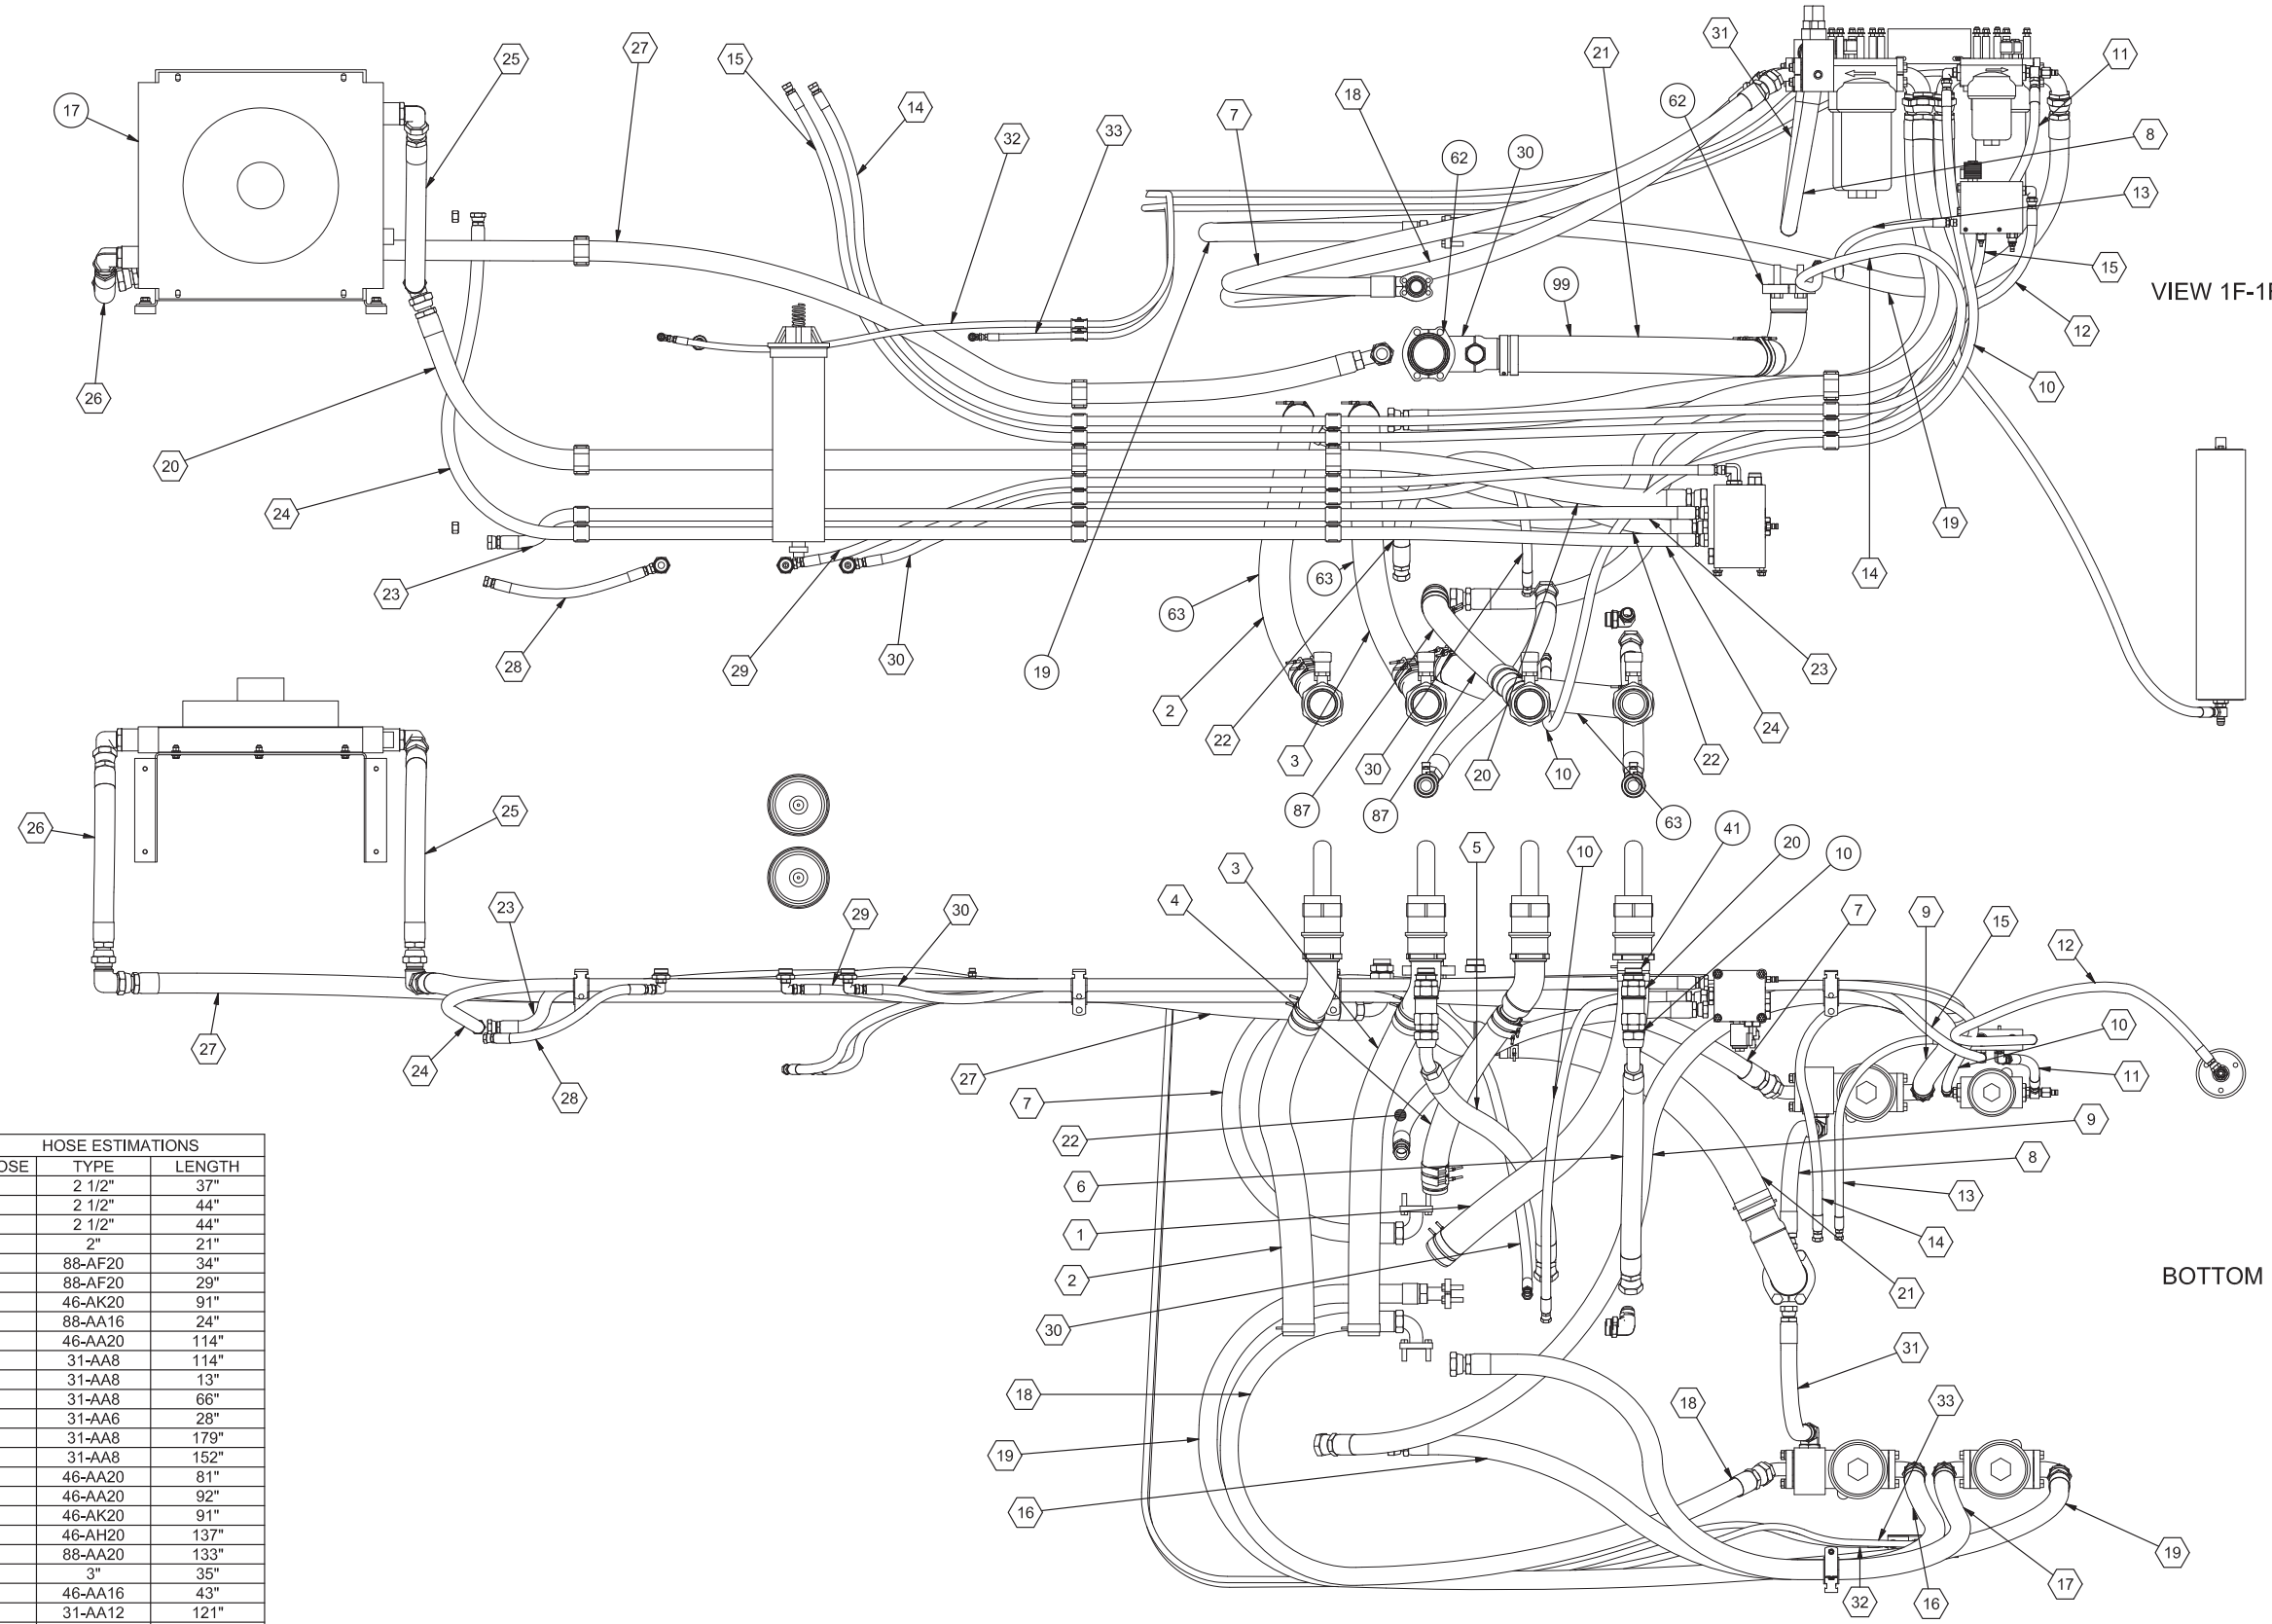

SECTION 1D-1D

SECTION 1E-1E

HOSE ESTIMATIONS		
HOSE	TYPE	LENGTH
1	2 1/2"	37"
2	2 1/2"	44"
3	2 1/2"	44"
4	2"	21"
5	88-AF20	34"
6	88-AF20	29"
7	46-AK20	91"
8	88-AA16	24"
9	46-AA20	114"
10	31-AA8	114"
11	31-AA8	13"
12	31-AA8	66"
13	31-AA6	28"
14	31-AA8	179"
15	31-AA8	152"
16	46-AA20	81"
17	46-AA20	92"
18	46-AK20	91"
19	46-AH20	137"
20	88-AA20	133"
21	3"	35"
22	46-AA16	43"
23	31-AA12	121"
24	31-AA12	149"
25	88-AA20	29"
26	88-AA20	21"
27	88-AE20	126"
28	31-AA8	18"
29	31-AA8	92"
30	31-AA8	93"
31	88-AA16	25"
32	31-AA4	186"
33	31-AA4	161"