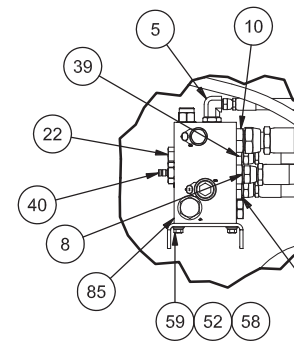

Hydraulic System - Chassis

Item	Part No.	Qty	Description	Item	Part No.	Qty	Description
586160 Hydraulic System-Chassis							
1	*a*b 228201	3	. Pressure Filter	45	209067	5	. Fitting
2	253098	4	. Ball Valve	46	252050	2	. Hose Assembly
3	253420	1	. Fitting	47	221771W	4	. Washer
4	253421	2	. Fitting	48	252995	8	. Hose Assembly
5	19920	1	. Fitting	49	234665	12	. Lockwasher
7	211551	2	. Fitting	50	Y17C-0616	6	. Capscrew
8	209323	1	. Fitting	51	223871	4	. Lockwasher
9	14274	4	. Fitting	52	223595	4	. Lockwasher
10	209619	4	. Fitting	53	231296	11	. Clamp
11	581404	1	. Manifold Assembly	54	245334	1	. Indicator, Elec/Vis
12	*a 243457	2	. Filter, Insert	55	581018	1	. Plate
13	221231	2	. Fitting	56	578466	2	. Adapter
14	583870	1	. Fitting Weldment	57	212705	1	. Fitting
15	216042	10	. T-Bolt Clamp	58	R13811432	4	. Hard Washer
16	242368	22	. Stud	59	R13811054	4	. Capscrew
17	*a 258300	1	. Cooler, Hydraulic Oil	60	R13810999	2	. Capscrew
18	R13806980	34	. Flat Washer	61	R13811191	28	. Locknut
19	253326	2	. Coupler, Male	62	225661	2	. Kit, Split Flange
20	255555	2	. Ball Valve		200607	4	. Lockwasher
21	203516	6	. O-Ring		203528	1	. O-Ring
22	224964	1	. Fitting		229082	4	. Capscrew
23	11767	4	. Kit, Split Flange		230769	2	. Clamp Half
	203516	1	. O-Ring	63	201440	15'	. Suction Hose
	209537	2	. Clamp Half	64	258302	3	. Hose Assembly
	222379	4	. Capscrew	65	258303	1	. Hose Assembly
24	14857	2	. Fitting	66	258791	2	. Hose Assembly
25	209537	4	. Clamp Half	67	258304	1	. Hose Assembly
26	209139	1	. Fitting	68	252656	3	. Hose Assembly
	209660	1	. O-Ring	69	231251	2	. Clamp
27	223784	2	. Fitting	70	R13810997	2	. Capscrew
28	563204	22	. Spacer	71	R13812213	4	. Flat Washer
29	572071	2	. Valve Assembly, Relief	72	219321	4	. T-Bolt Clamp
30	563470	2	. Elbow Weldment	73	231250	6	. Clamp
31	221560W	4	. Capscrew	74	R13811086	8	. Capscrew
32	234007	1	. Fitting	75	258301	2	. Hose Assembly
33	209714	2	. Fitting	76	29183	1	. Fitting
34	226632	2	. Connector	77	249271	2	. Hose Assembly
35	223783	2	. Fitting	78	586360	1	. Bracket, Mounting
36	11740	3	. Kit, Split Flange	79	586359	2	. Pad, Tap
37	237508	8	. Clamp	80	252481	2	. Hose Assembly
38	*a*b 228200	1	. Pressure Filter	82	226904	1	. Fitting
39	12666	2	. Fitting	84	252954	2	. Hose Assembly
40	R14040	1	. Coupler, Male	85	*a 253988	1	. Manifold Assembly
41	242464	2	. Fitting	86	252955	1	. Hose Assembly
42	209486	2	. Fitting	87	201439	2'	. Suction Hose
43	209488	6	. Fitting	97	R13809945	4	. T-Bolt Clamp
44	211560	1	. Fitting	99	215279	4'	. Suction Hose
				100	258838	12'	. Trim, Edge

*a See Separate Coverage

*b Refer to Filter Arrangement FA093202