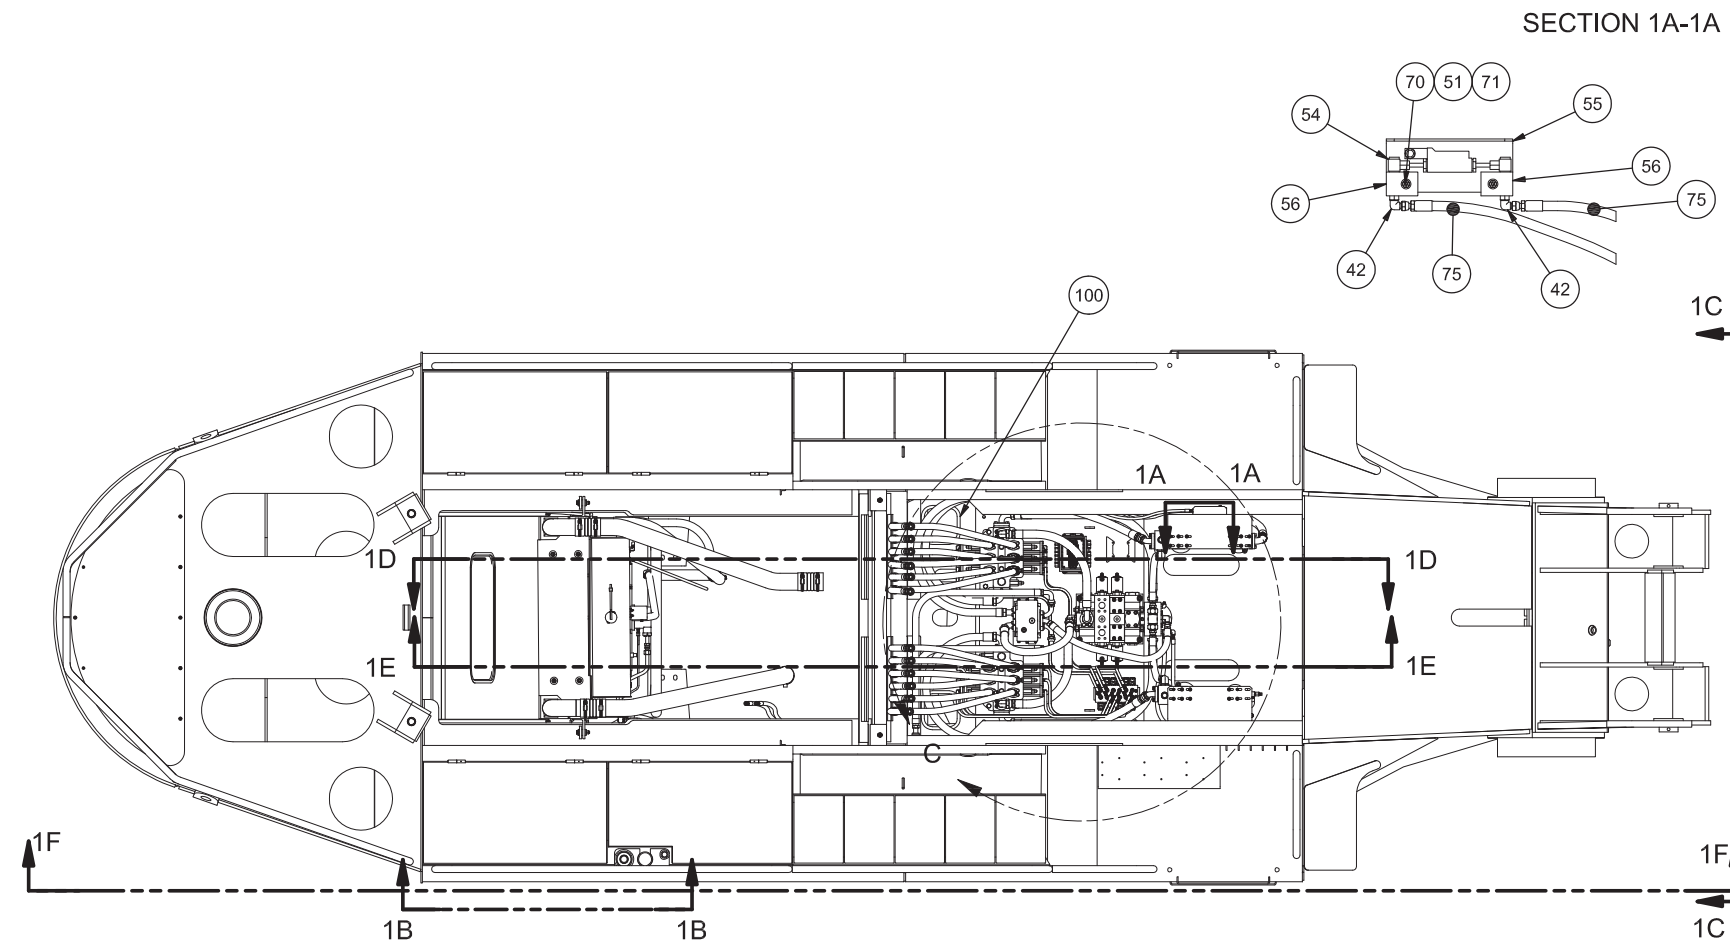

Hydraulic System - Chassis

Item	Part No.	Qty	Description	Item	Part No.	Qty	Description
586160 Hydraulic System-Chassis							
1	*a*b 228201	3	. Pressure Filter	45	209067	5	. Fitting
2	253098	4	. Ball Valve	46	252050	2	. Hose Assembly
3	253420	1	. Fitting	47	221771W	4	. Washer
4	253421	2	. Fitting	48	252995	8	. Hose Assembly
5	19920	1	. Fitting	49	234665	12	. Lockwasher
7	211551	2	. Fitting	50	Y17C-0616	6	. Capscrew
8	209323	1	. Fitting	51	223871	4	. Lockwasher
9	14274	4	. Fitting	52	223595	4	. Lockwasher
10	209619	4	. Fitting	53	231296	11	. Clamp
11	581404	1	. Manifold Assembly	54	245334	1	. Indicator, Elec/Vis
12	*a 243457	2	. Filter, Insert	55	581018	1	. Plate
13	221231	2	. Fitting	56	578466	2	. Adapter
14	583870	1	. Fitting Weldment	57	212705	1	. Fitting
15	216042	10	. T-Bolt Clamp	58	R13811432	4	. Hard Washer
16	242368	22	. Stud	59	R13811054	4	. Capscrew
17	*a 258300	1	. Cooler, Hydraulic Oil	60	R13810999	2	. Capscrew
18	R13806980	34	. Flat Washer	61	R13811191	28	. Locknut
19	253326	2	. Coupler, Male	62	225661	2	. Kit, Split Flange
20	255555	2	. Ball Valve		200607	4	. Lockwasher
21	203516	6	. O-Ring		203528	1	. O-Ring
22	224964	1	. Fitting		229082	4	. Capscrew
23	11767	4	. Kit, Split Flange		230769	2	. Clamp Half
	203516	1	. O-Ring	63	201440	15'	. Suction Hose
	209537	2	. Clamp Half	64	258302	3	. Hose Assembly
	222379	4	. Capscrew	65	258303	1	. Hose Assembly
24	14857	2	. Fitting	66	258791	2	. Hose Assembly
25	209537	4	. Clamp Half	67	258304	1	. Hose Assembly
26	209139	1	. Fitting	68	252656	3	. Hose Assembly
	209660	1	. O-Ring	69	231251	2	. Clamp
27	223784	2	. Fitting	70	R13810997	2	. Capscrew
28	563204	22	. Spacer	71	R13812213	4	. Flat Washer
29	572071	2	. Valve Assembly, Relief	72	219321	4	. T-Bolt Clamp
30	563470	2	. Elbow Weldment	73	231250	6	. Clamp
31	221560W	4	. Capscrew	74	R13811086	8	. Capscrew
32	234007	1	. Fitting	75	258301	2	. Hose Assembly
33	209714	2	. Fitting	76	29183	1	. Fitting
34	226632	2	. Connector	77	249271	2	. Hose Assembly
35	223783	2	. Fitting	78	586360	1	. Bracket, Mounting
36	11740	3	. Kit, Split Flange	79	586359	2	. Pad, Tap
37	237508	8	. Clamp	80	252481	2	. Hose Assembly
38	*a*b 228200	1	. Pressure Filter	82	226904	1	. Fitting
39	12666	2	. Fitting	84	252954	2	. Hose Assembly
40	R14040	1	. Coupler, Male	85	*a 253988	1	. Manifold Assembly
41	242464	2	. Fitting	86	252955	1	. Hose Assembly
42	209486	2	. Fitting	87	201439	2'	. Suction Hose
43	209488	6	. Fitting	97	R13809945	4	. T-Bolt Clamp
44	211560	1	. Fitting	99	215279	4'	. Suction Hose
				100	258838	12'	. Trim, Edge

*a See Separate Coverage

*b Refer to Filter Arrangement FA093202