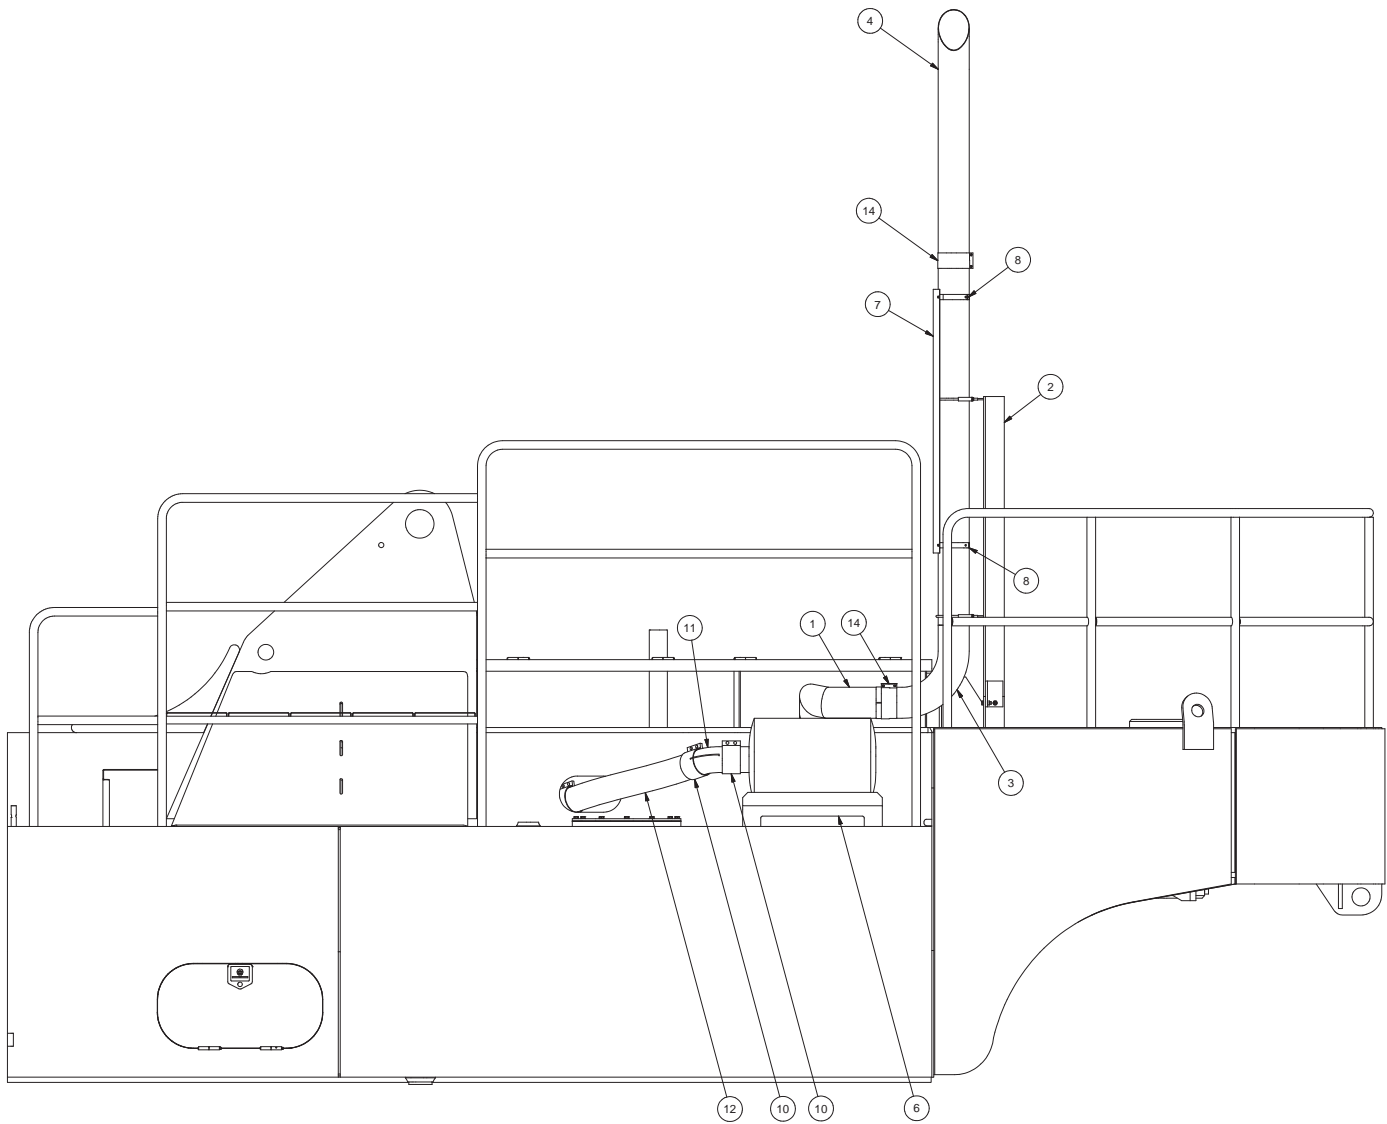

---

Exhaust System Installation

# Exhaust System Installation

Item	Part No.	Qty	Description	Item	Part No.	Qty	Description
	<b>586158</b>		<b>Exhaust Installation</b>				
1	586281	1	. Silencer Weldment,Exh	11	208242	2	. Elbow
2	581664	1	. Support Weldment,Exh	12	218140	4'	. Tube, Flex
3	581665	1	. Stack Weldment	13	585290	1	. Tube Weldment
4	251418	1	. Exhaust Stack	14	251421	2	. Clamp
6	586282	1	. Plate,Mounting	15	221499W	4	. Capscrew
7	251419	1	. Guard	16	223427	8	. Flat Washer
8	251420	2	. Kit, Clamp	17	R13811191	4	. Locknut
10	226586	4	. Seal Clamp				