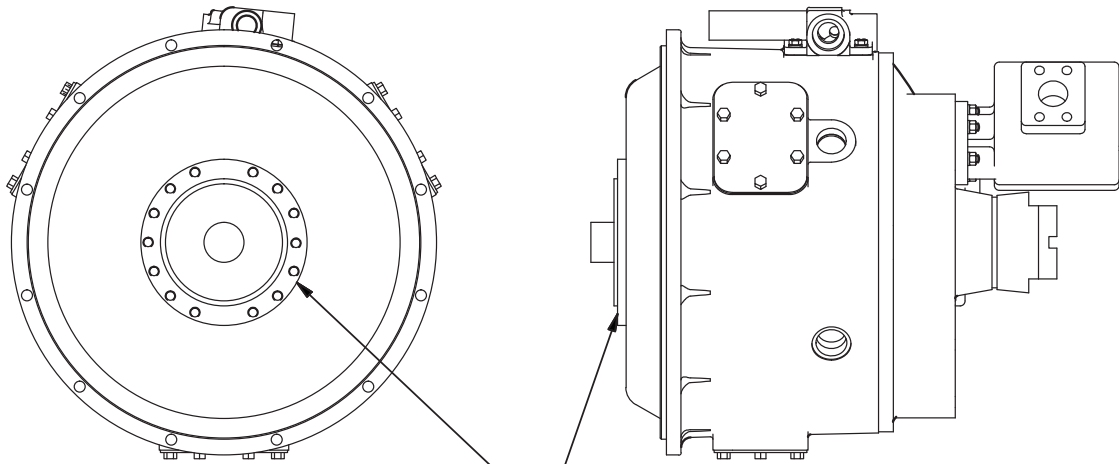

Torque Converter

TORQUE CONVERTER WITH FLEX PLATE ADAPTION

TORQUE CONVERTER REWORK WITH RING GEAR ADAPTION.

Item	Part No.	Qty	Description	Item	Part No.	Qty	Description
	586136		Torque Converter				

The reworked torque converter, 586136, is a direct replacement for torque converter 239794.