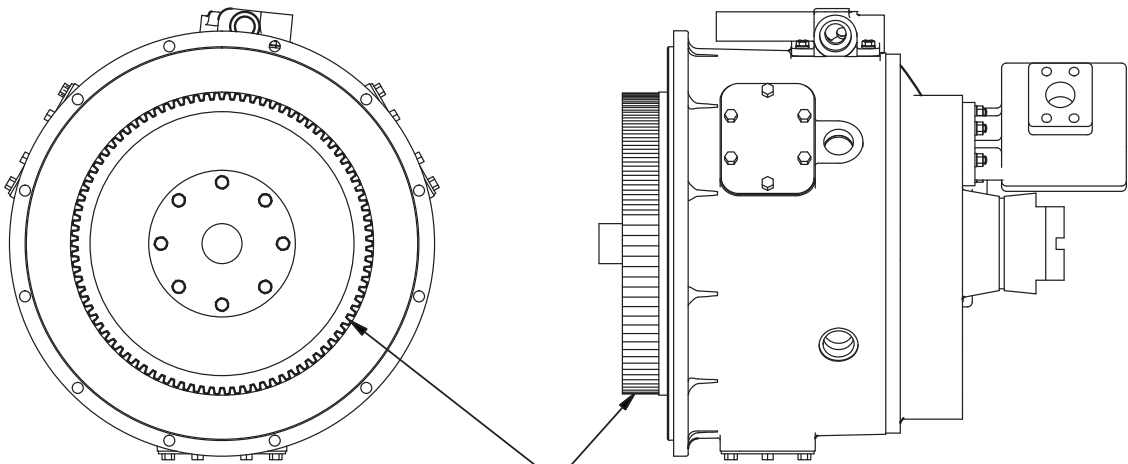

Torque Converter

TORQUE CONVERTER WITH FLEX PLATE ADAPTION

TORQUE CONVERTER REWORK WITH RING GEAR ADAPTION.

Item	Part No.	Qty	Description	Item	Part No.	Qty	Description
	586136		Torque Converter				

The reworked torque converter, 586136, is a direct replacement for torque converter 239794.