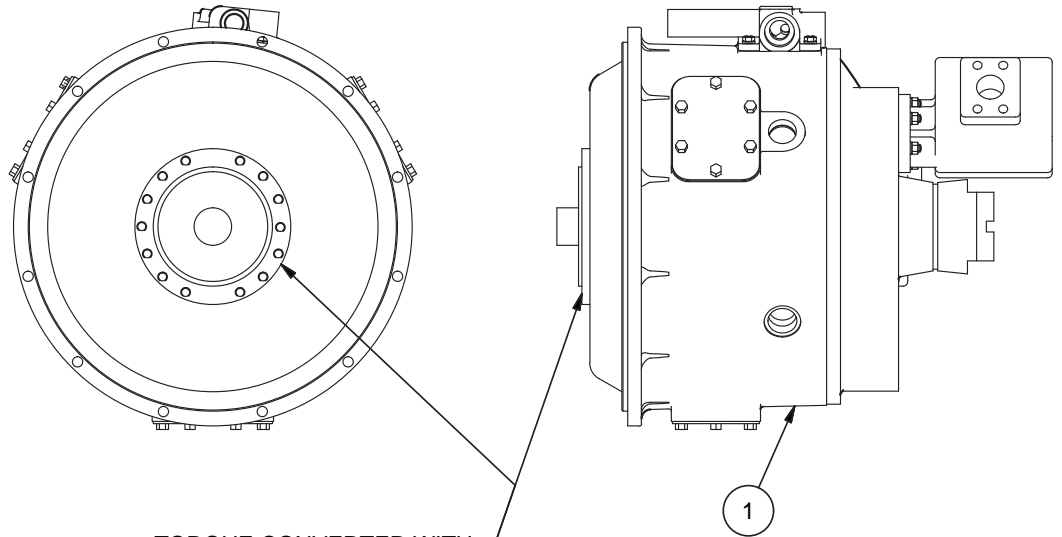

Torque Converter

TORQUE CONVERTER WITH FLEX PLATE ADAPTION

TORQUE CONVERTER REWORK WITH RING GEAR ADAPTION.

Item	Part No.	Qty	Description	Item	Part No.	Qty	Description
	586135		Torque Converter				
1	* 256298	1	. Converter				
8	212522	1	. Cover, Impeller				
9	212519	1	. Cap, Impeller Cover Bearing				
10	212518	8	. Screw				