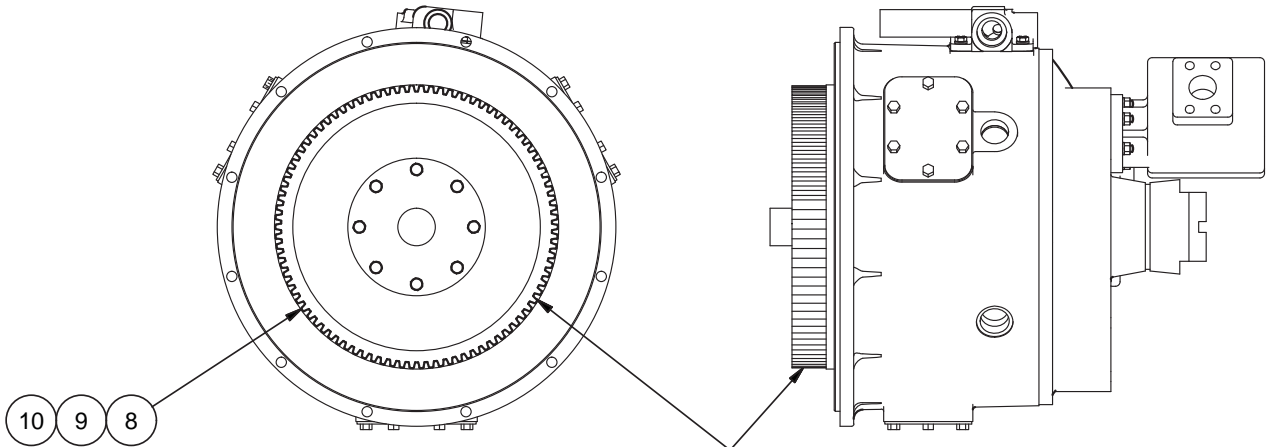

Torque Converter

TORQUE CONVERTER WITH FLEX PLATE ADAPTION

TORQUE CONVERTER REWORK WITH RING GEAR ADAPTION.

Item	Part No.	Qty	Description	Item	Part No.	Qty	Description
	586135		Torque Converter				
1	* 256298	1	. Converter				
8	212522	1	. Cover, Impeller				
9	212519	1	. Cap, Impeller Cover Bearing				
10	212518	8	. Screw				