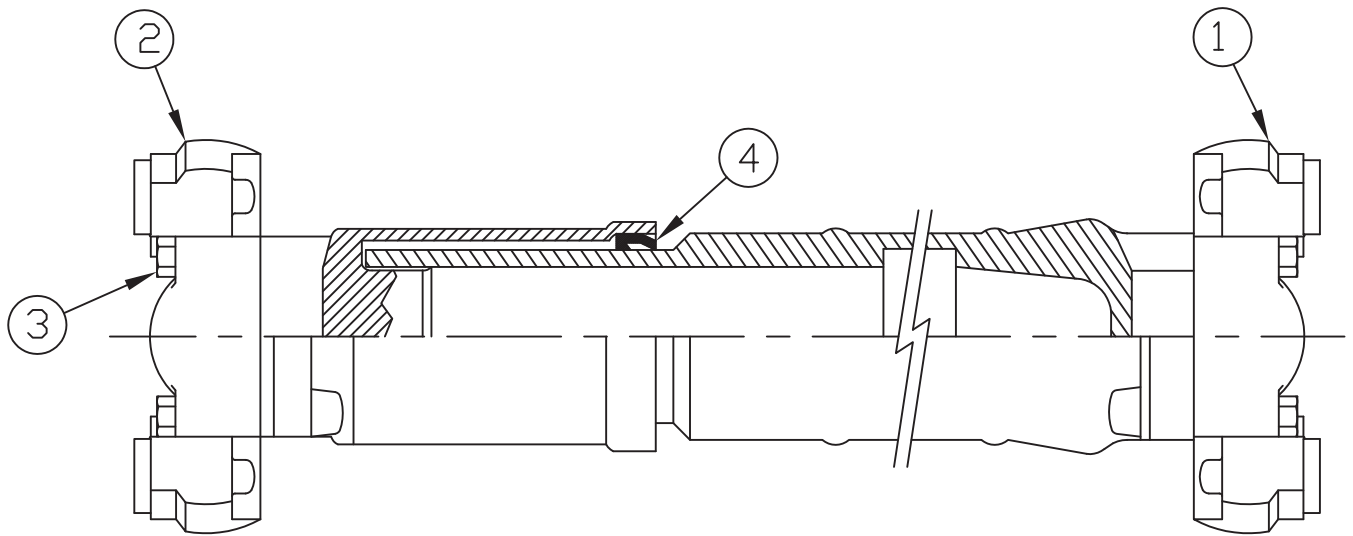

Driveline Assembly

Item	Part No.	Qty	Description	Item	Part No.	Qty	Description
	586000		Driveline Rework				
1	254488	1	. Cross Assembly				
2	250084	1	. Cross Assembly				
3	250085	8	. Capscrew				
4	250086	1	. Shaft Seal				