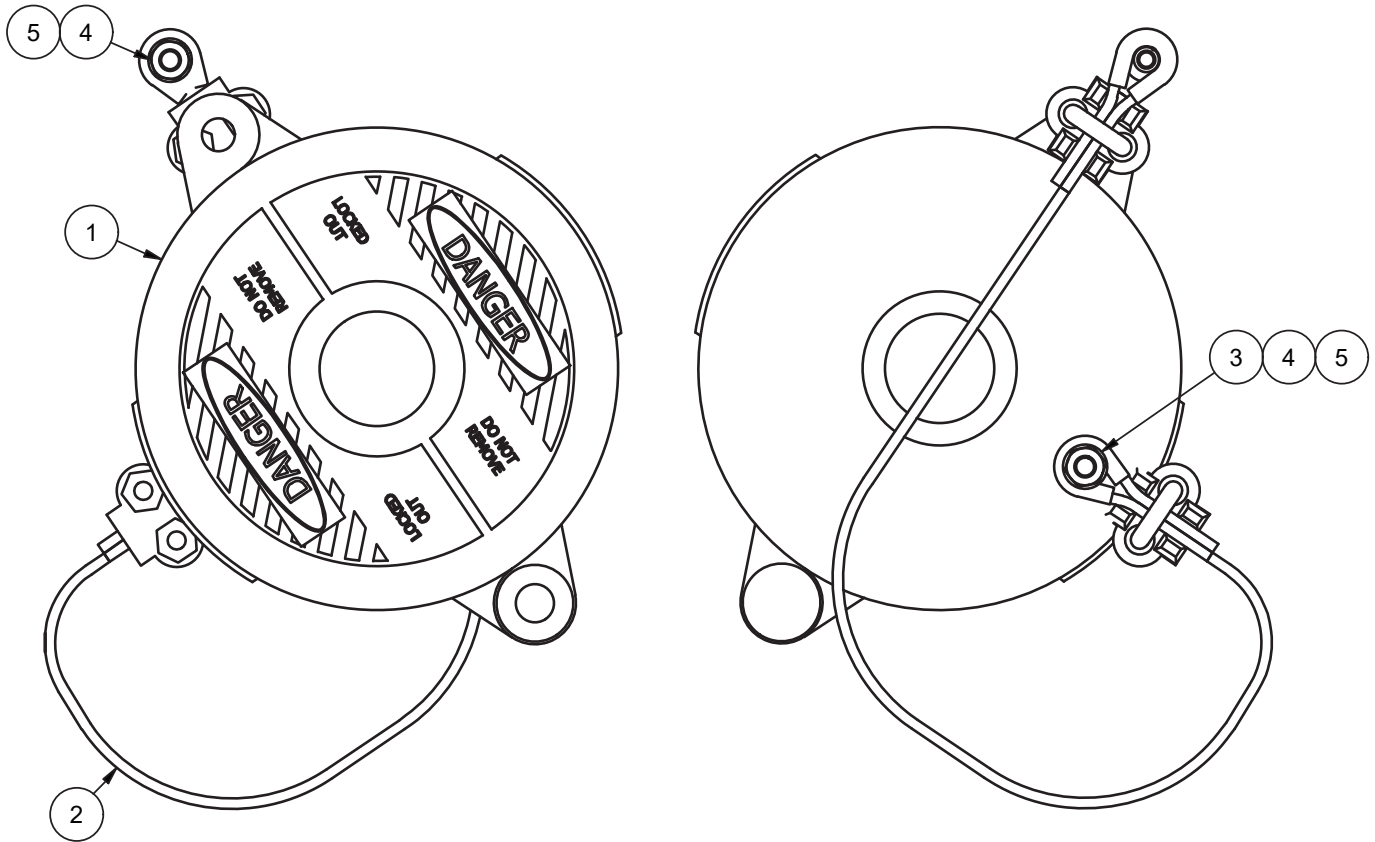

Battery Lockout Installation

Item	Part No.	Qty	Description	Item	Part No.	Qty	Description
	585189		Battery Lockout Installation				
1	585190	1	. Lockout	4	15113W	2	. Locknut
2	R18334	1	. Wire Rope Assembly	5	00103339	3	. Washer
3	Y25G-0416	1	. Capscrew				