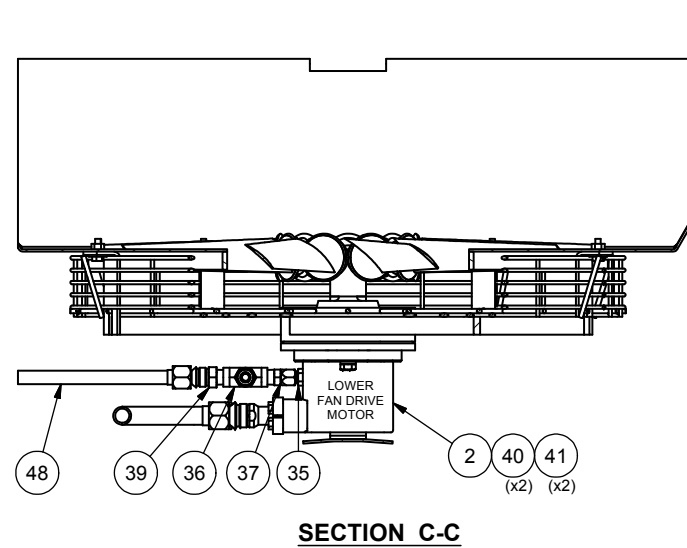

Radiator Assembly

Radiator Assembly

Item	Part No.	Qty	Description	Item	Part No.	Qty	Description
	585130		Radiator Assembly				
1	* 253909	1	. Cooler Assembly	27	583566	1	. Bar Assembly, Lock
2	* 254090	2	. Motor, Vane	28	585771	1	. Handle
3	254082	2	. Fan, Sucker	29	242377	36	. Capscrew
4	583514	1	. Plate, RH Shroud	30	R13801791	15	. Capscrew
5	583516	1	. Plate, LH Shroud	31	15383	4	. Kit, Split Flange
6	583518	2	. Plate, Hinge	32	254184	4	. Fitting
7	* 583539	1	. Door Assembly, Screen	33	583583	1	. Tube Assembly
8	583517	1	. Plate, Shroud Bottom	34	583584	1	. Tube Assembly
9	583520	1	. Bracket, Top Hinge	35	211550	2	. Fitting
10	583519	1	. Bracket, Bottom Hinge	36	223168	1	. Fitting
11	2502351	1	. Bolt, Shoulder	37	22387	1	. Fitting
12	583521	1	. Washer	38	209757	1	. Fitting
13	583522	4	. Plate, Corner	39	209202	1	. Fitting
14	583523	2	. Plate, Shroud	40	200454W	4	. Capscrew
15	583515	1	. Shroud Side Weldment	41	234665	4	. Lockwasher
16	583512	1	. Plate, Shroud Top	42	238668	20'	. Weatherstrip
17	583513	1	. Plate, LH Shroud	45	585131	1	. Bolt, Shoulder
18	R13811014	20	. Capscrew	46	255649	2	. Clamp
19	232939	20	. Nut, Esna	47	585437	1	. Panel, Mounting Rail
20	R13802621	55	. Flat Washer	48	585444	1	. Tube Assembly
21	201566	15	. Lockwasher	49	585445	1	. Tube Assembly
22	Y17C-0624	8	. Capscrew	50	585446	1	. Tube Assembly
23	162572W	4	. Capscrew	51	224754	1	. Clamp
24	234135	12	. Lockwasher	52	221314	4	. Stud, Weld
25	00103341	16	. Flat Washer	53	223427	4	. Flat Washer
26	223654	4	. Locknut	54	R13811191	4	. Locknut

* See Separate Coverage

NOTES:

USE LOCTITE 242 OR EQUIVALENT ON ALL SCREWS WITHOUT LOCKING HARDWARE.

ITEM No.1, 253909, CONSISTS OF:

- (1) 254780 CAC-JW COOLER ASS'Y (SHOWN)
- (1) 254098 SURGE TANK (ITEM NOT SHOWN) - PART OF ENGINE INST.
- (1) 584213 R.H. MOUNTING EAR WLDMT
- (1) 584219 L.H. MOUNTING EAR WLDMT