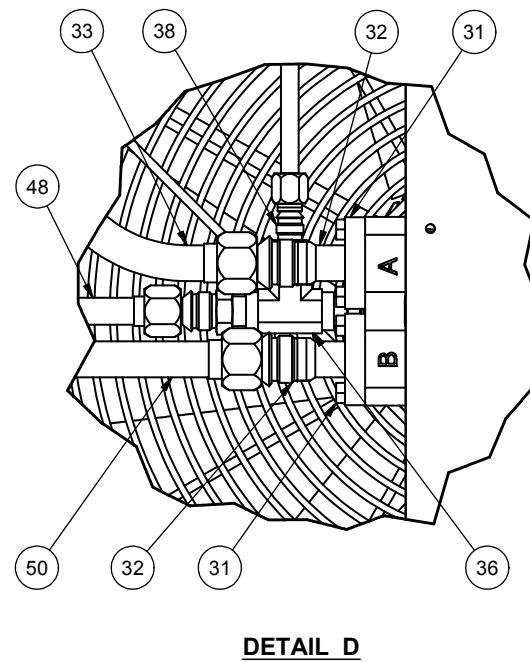

Radiator Assembly

Radiator Assembly

Item	Part No.	Qty	Description	Item	Part No.	Qty	Description
	585130		Radiator Assembly				
1	* 253909	1	. Cooler Assembly	27	583566	1	. Bar Assembly, Lock
2	* 254090	2	. Motor, Vane	28	585771	1	. Handle
3	254082	2	. Fan, Sucker	29	242377	36	. Capscrew
4	583514	1	. Plate, RH Shroud	30	R13801791	15	. Capscrew
5	583516	1	. Plate, LH Shroud	31	15383	4	. Kit, Split Flange
6	583518	2	. Plate, Hinge	32	254184	4	. Fitting
7	* 583539	1	. Door Assembly, Screen	33	583583	1	. Tube Assembly
8	583517	1	. Plate, Shroud Bottom	34	583584	1	. Tube Assembly
9	583520	1	. Bracket, Top Hinge	35	211550	2	. Fitting
10	583519	1	. Bracket, Bottom Hinge	36	223168	1	. Fitting
11	2502351	1	. Bolt, Shoulder	37	22387	1	. Fitting
12	583521	1	. Washer	38	209757	1	. Fitting
13	583522	4	. Plate, Corner	39	209202	1	. Fitting
14	583523	2	. Plate, Shroud	40	200454W	4	. Capscrew
15	583515	1	. Shroud Side Weldment	41	234665	4	. Lockwasher
16	583512	1	. Plate, Shroud Top	42	238668	20'	. Weatherstrip
17	583513	1	. Plate, LH Shroud	45	585131	1	. Bolt, Shoulder
18	R13811014	20	. Capscrew	46	255649	2	. Clamp
19	232939	20	. Nut, Esna	47	585437	1	. Panel, Mounting Rail
20	R13802621	55	. Flat Washer	48	585444	1	. Tube Assembly
21	201566	15	. Lockwasher	49	585445	1	. Tube Assembly
22	Y17C-0624	8	. Capscrew	50	585446	1	. Tube Assembly
23	162572W	4	. Capscrew	51	224754	1	. Clamp
24	234135	12	. Lockwasher	52	221314	4	. Stud, Weld
25	00103341	16	. Flat Washer	53	223427	4	. Flat Washer
26	223654	4	. Locknut	54	R13811191	4	. Locknut

* See Separate Coverage

NOTES:

USE LOCTITE 242 OR EQUIVALENT ON ALL SCREWS WITHOUT LOCKING HARDWARE.

ITEM No.1, 253909, CONSISTS OF:

- (1) 254780 CAC-JW COOLER ASS'Y (SHOWN)
- (1) 254098 SURGE TANK (ITEM NOT SHOWN) - PART OF ENGINE INST.
- (1) 584213 R.H. MOUNTING EAR WLDMT
- (1) 584219 L.H. MOUNTING EAR WLDMT