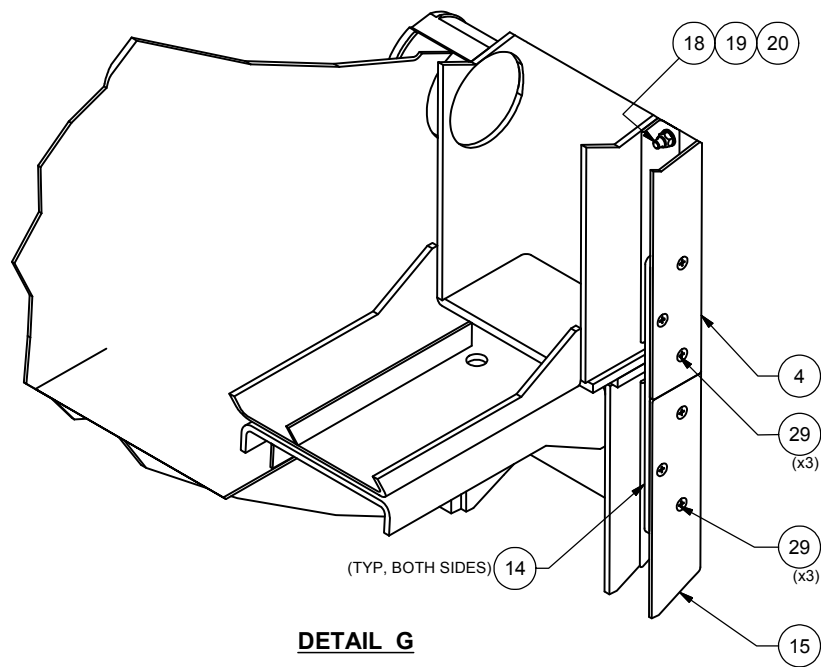

DETAIL G

SCREEN DOOR NOT SHOWN