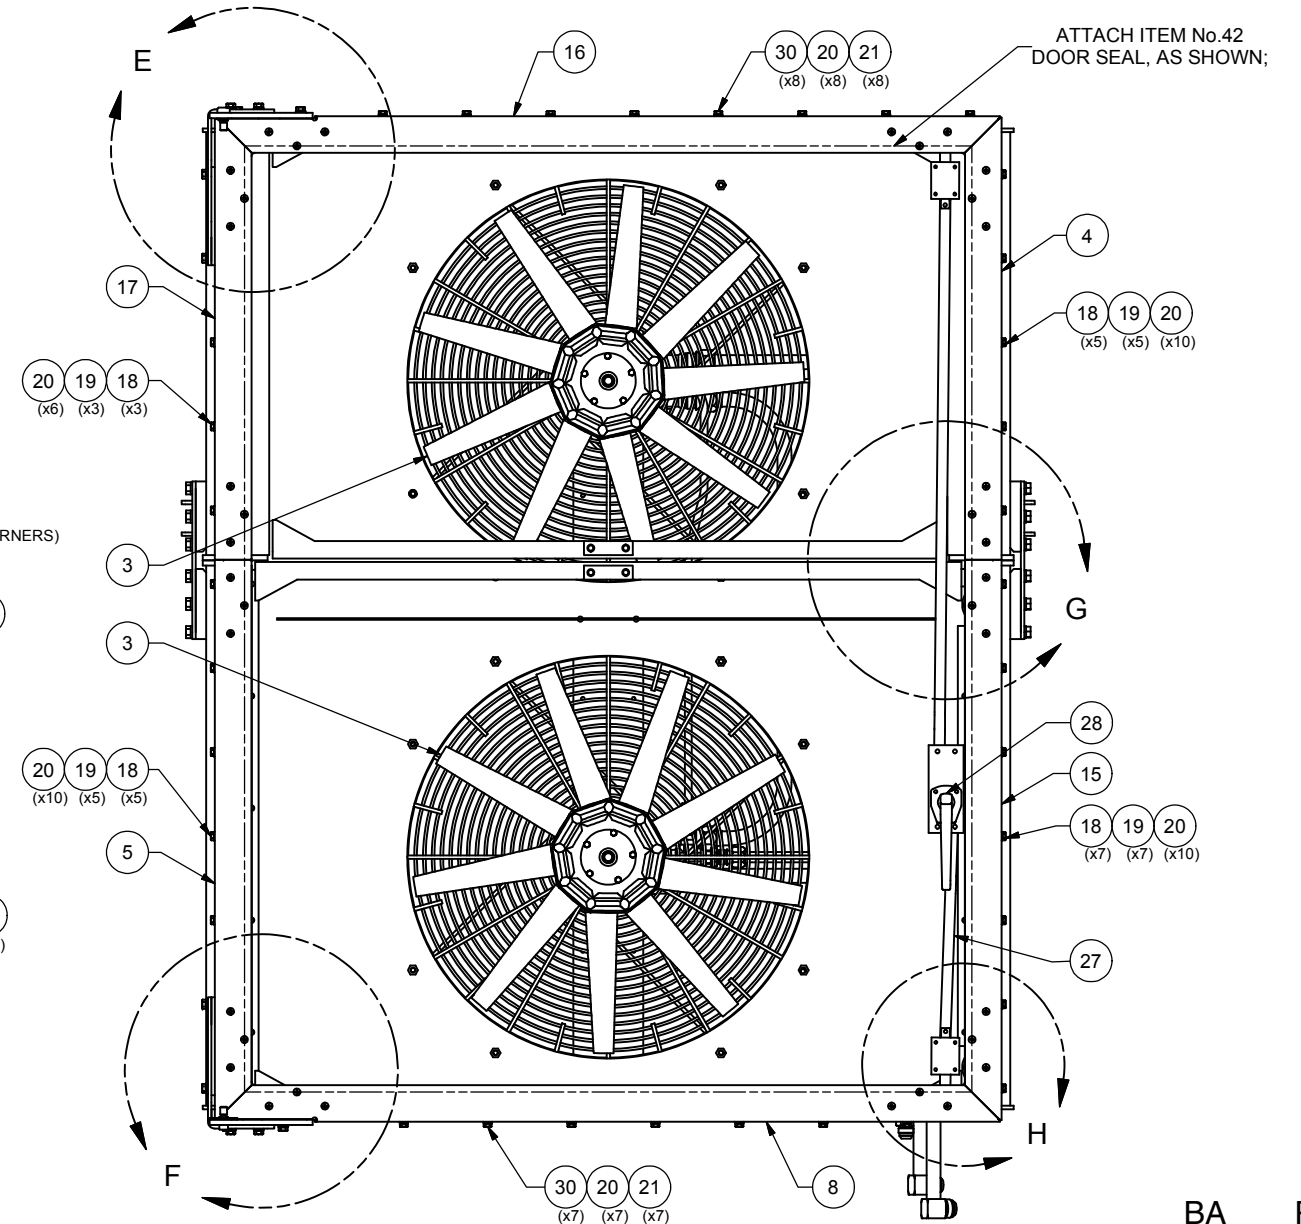

Radiator Assembly

Radiator Assembly

Item	Part No.	Qty	Description	Item	Part No.	Qty	Description
	585130		Radiator Assembly				
1	* 253909	1	. Cooler Assembly	27	583566	1	. Bar Assembly, Lock
2	* 254090	2	. Motor, Vane	28	585771	1	. Handle
3	254082	2	. Fan, Sucker	29	242377	36	. Capscrew
4	583514	1	. Plate, RH Shroud	30	R13801791	15	. Capscrew
5	583516	1	. Plate, LH Shroud	31	15383	4	. Kit, Split Flange
6	583518	2	. Plate, Hinge	32	254184	4	. Fitting
7	* 583539	1	. Door Assembly, Screen	33	583583	1	. Tube Assembly
8	583517	1	. Plate, Shroud Bottom	34	583584	1	. Tube Assembly
9	583520	1	. Bracket, Top Hinge	35	211550	2	. Fitting
10	583519	1	. Bracket, Bottom Hinge	36	223168	1	. Fitting
11	2502351	1	. Bolt, Shoulder	37	22387	1	. Fitting
12	583521	1	. Washer	38	209757	1	. Fitting
13	583522	4	. Plate, Corner	39	209202	1	. Fitting
14	583523	2	. Plate, Shroud	40	200454W	4	. Capscrew
15	583515	1	. Shroud Side Weldment	41	234665	4	. Lockwasher
16	583512	1	. Plate, Shroud Top	42	238668	20'	. Weatherstrip
17	583513	1	. Plate, LH Shroud	45	585131	1	. Bolt, Shoulder
18	R13811014	20	. Capscrew	46	255649	2	. Clamp
19	232939	20	. Nut, Esna	47	585437	1	. Panel, Mounting Rail
20	R13802621	55	. Flat Washer	48	585444	1	. Tube Assembly
21	201566	15	. Lockwasher	49	585445	1	. Tube Assembly
22	Y17C-0624	8	. Capscrew	50	585446	1	. Tube Assembly
23	162572W	4	. Capscrew	51	224754	1	. Clamp
24	234135	12	. Lockwasher	52	221314	4	. Stud, Weld
25	00103341	16	. Flat Washer	53	223427	4	. Flat Washer
26	223654	4	. Locknut	54	R13811191	4	. Locknut

BA

DETAIL E

DETAIL F

DETAIL G

DETAIL H

SCREEN DOOR NOT SHOWN