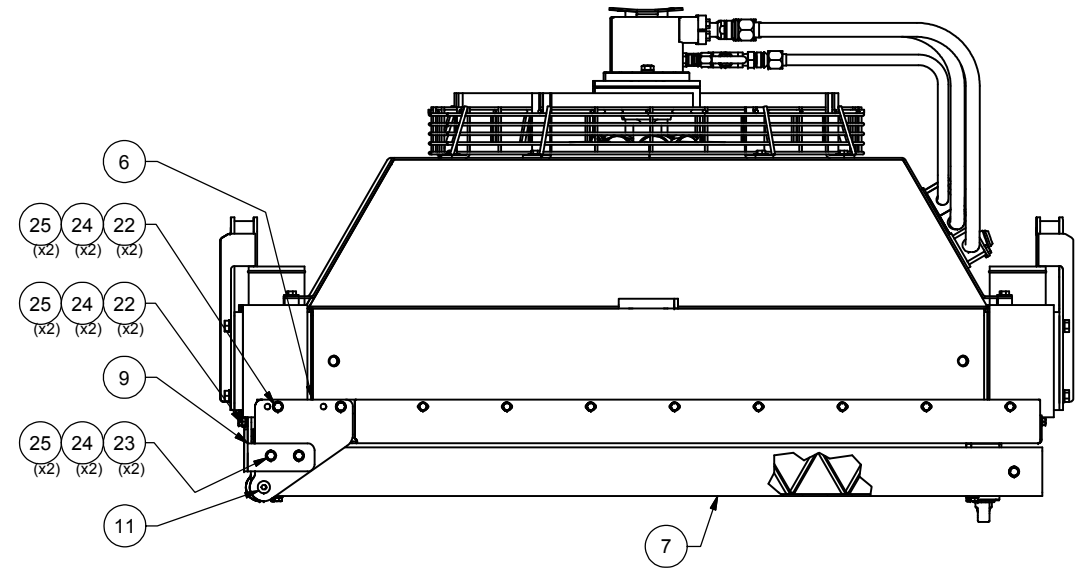

DETAIL G

SCREEN DOOR NOT SHOWN