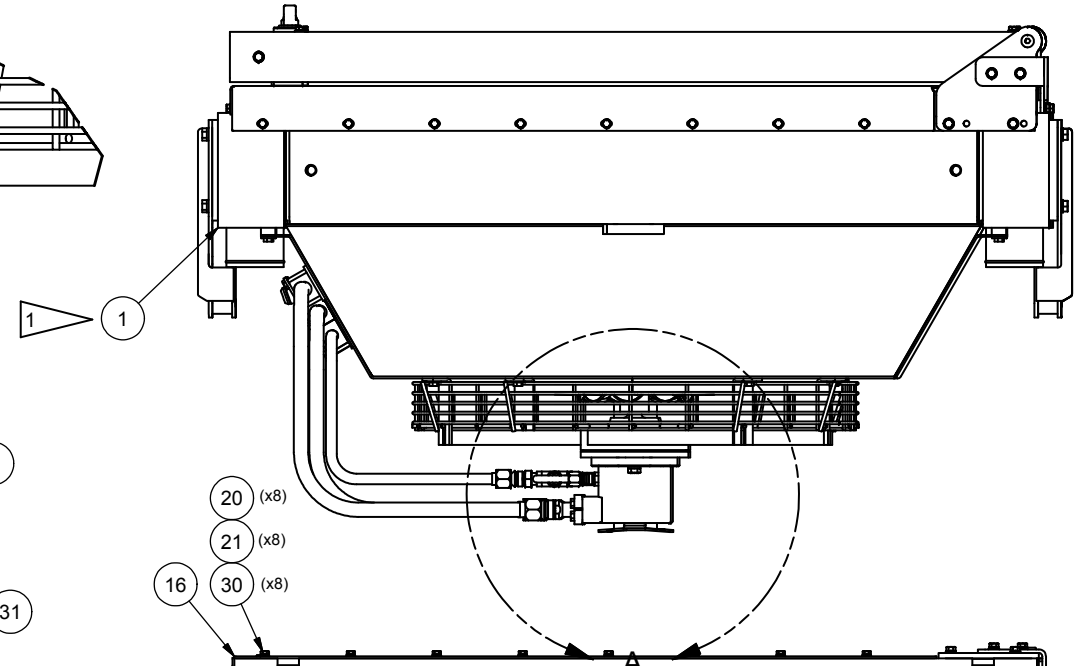

Radiator Assembly

Radiator Assembly

Item	Part No.	Qty	Description	Item	Part No.	Qty	Description
	585130		Radiator Assembly				
1	* 253909	1	. Cooler Assembly	27	583566	1	. Bar Assembly, Lock
2	* 254090	2	. Motor, Vane	28	585771	1	. Handle
3	254082	2	. Fan, Sucker	29	242377	36	. Capscrew
4	583514	1	. Plate, RH Shroud	30	R13801791	15	. Capscrew
5	583516	1	. Plate, LH Shroud	31	15383	4	. Kit, Split Flange
6	583518	2	. Plate, Hinge	32	254184	4	. Fitting
7	* 583539	1	. Door Assembly, Screen	33	583583	1	. Tube Assembly
8	583517	1	. Plate, Shroud Bottom	34	583584	1	. Tube Assembly
9	583520	1	. Bracket, Top Hinge	35	211550	2	. Fitting
10	583519	1	. Bracket, Bottom Hinge	36	223168	1	. Fitting
11	2502351	1	. Bolt, Shoulder	37	22387	1	. Fitting
12	583521	1	. Washer	38	209757	1	. Fitting
13	583522	4	. Plate, Corner	39	209202	1	. Fitting
14	583523	2	. Plate, Shroud	40	200454W	4	. Capscrew
15	583515	1	. Shroud Side Weldment	41	234665	4	. Lockwasher
16	583512	1	. Plate, Shroud Top	42	238668	20'	. Weatherstrip
17	583513	1	. Plate, LH Shroud	45	585131	1	. Bolt, Shoulder
18	R13811014	20	. Capscrew	46	255649	2	. Clamp
19	232939	20	. Nut, Esna	47	585437	1	. Panel, Mounting Rail
20	R13802621	55	. Flat Washer	48	585444	1	. Tube Assembly
21	201566	15	. Lockwasher	49	585445	1	. Tube Assembly
22	Y17C-0624	8	. Capscrew	50	585446	1	. Tube Assembly
23	162572W	4	. Capscrew	51	224754	1	. Clamp
24	234135	12	. Lockwasher	52	221314	4	. Stud, Weld
25	00103341	16	. Flat Washer	53	223427	4	. Flat Washer
26	223654	4	. Locknut	54	R13811191	4	. Locknut

* See Separate Coverage

NOTES:

USE LOCTITE 242 OR EQUIVALENT ON ALL SCREWS WITHOUT LOCKING HARDWARE.

ITEM No.1, 253909, CONSISTS OF:

- (1) 254780 CAC-JW COOLER ASS'Y (SHOWN)
- (1) 254098 SURGE TANK (ITEM NOT SHOWN) - PART OF ENGINE INST.
- (1) 584213 R.H. MOUNTING EAR WLDMT
- (1) 584219 L.H. MOUNTING EAR WLDMT