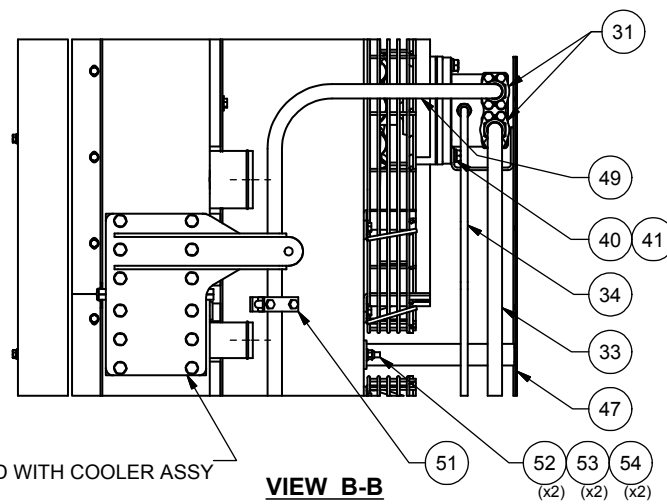

Radiator Assembly

Radiator Assembly

Item	Part No.	Qty	Description	Item	Part No.	Qty	Description
	585130		Radiator Assembly				
1	* 253909	1	. Cooler Assembly	27	583566	1	. Bar Assembly, Lock
2	* 254090	2	. Motor, Vane	28	585771	1	. Handle
3	254082	2	. Fan, Sucker	29	242377	36	. Capscrew
4	583514	1	. Plate, RH Shroud	30	R13801791	15	. Capscrew
5	583516	1	. Plate, LH Shroud	31	15383	4	. Kit, Split Flange
6	583518	2	. Plate, Hinge	32	254184	4	. Fitting
7	* 583539	1	. Door Assembly, Screen	33	583583	1	. Tube Assembly
8	583517	1	. Plate, Shroud Bottom	34	583584	1	. Tube Assembly
9	583520	1	. Bracket, Top Hinge	35	211550	2	. Fitting
10	583519	1	. Bracket, Bottom Hinge	36	223168	1	. Fitting
11	2502351	1	. Bolt, Shoulder	37	22387	1	. Fitting
12	583521	1	. Washer	38	209757	1	. Fitting
13	583522	4	. Plate, Corner	39	209202	1	. Fitting
14	583523	2	. Plate, Shroud	40	200454W	4	. Capscrew
15	583515	1	. Shroud Side Weldment	41	234665	4	. Lockwasher
16	583512	1	. Plate, Shroud Top	42	238668	20'	. Weatherstrip
17	583513	1	. Plate, LH Shroud	45	585131	1	. Bolt, Shoulder
18	R13811014	20	. Capscrew	46	255649	2	. Clamp
19	232939	20	. Nut, Esna	47	585437	1	. Panel, Mounting Rail
20	R13802621	55	. Flat Washer	48	585444	1	. Tube Assembly
21	201566	15	. Lockwasher	49	585445	1	. Tube Assembly
22	Y17C-0624	8	. Capscrew	50	585446	1	. Tube Assembly
23	162572W	4	. Capscrew	51	224754	1	. Clamp
24	234135	12	. Lockwasher	52	221314	4	. Stud, Weld
25	00103341	16	. Flat Washer	53	223427	4	. Flat Washer
26	223654	4	. Locknut	54	R13811191	4	. Locknut

* See Separate Coverage

NOTES:

USE LOCTITE 242 OR EQUIVALENT ON ALL SCREWS WITHOUT LOCKING HARDWARE.

ITEM No.1, 253909, CONSISTS OF:

- (1) 254780 CAC-JW COOLER ASS'Y (SHOWN)
- (1) 254098 SURGE TANK (ITEM NOT SHOWN) - PART OF ENGINE INST.
- (1) 584213 R.H. MOUNTING EAR WLDMT
- (1) 584219 L.H. MOUNTING EAR WLDMT