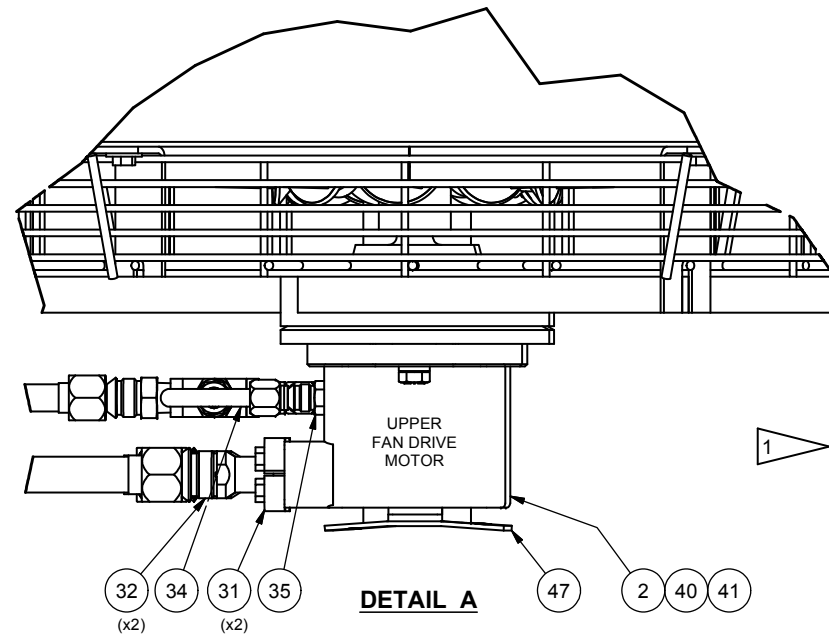

Radiator Assembly

Radiator Assembly

Item	Part No.	Qty	Description	Item	Part No.	Qty	Description
	585130		Radiator Assembly				
1	* 253909	1	. Cooler Assembly	27	583566	1	. Bar Assembly, Lock
2	* 254090	2	. Motor, Vane	28	585771	1	. Handle
3	254082	2	. Fan, Sucker	29	242377	36	. Capscrew
4	583514	1	. Plate, RH Shroud	30	R13801791	15	. Capscrew
5	583516	1	. Plate, LH Shroud	31	15383	4	. Kit, Split Flange
6	583518	2	. Plate, Hinge	32	254184	4	. Fitting
7	* 583539	1	. Door Assembly, Screen	33	583583	1	. Tube Assembly
8	583517	1	. Plate, Shroud Bottom	34	583584	1	. Tube Assembly
9	583520	1	. Bracket, Top Hinge	35	211550	2	. Fitting
10	583519	1	. Bracket, Bottom Hinge	36	223168	1	. Fitting
11	2502351	1	. Bolt, Shoulder	37	22387	1	. Fitting
12	583521	1	. Washer	38	209757	1	. Fitting
13	583522	4	. Plate, Corner	39	209202	1	. Fitting
14	583523	2	. Plate, Shroud	40	200454W	4	. Capscrew
15	583515	1	. Shroud Side Weldment	41	234665	4	. Lockwasher
16	583512	1	. Plate, Shroud Top	42	238668	20'	. Weatherstrip
17	583513	1	. Plate, LH Shroud	45	585131	1	. Bolt, Shoulder
18	R13811014	20	. Capscrew	46	255649	2	. Clamp
19	232939	20	. Nut, Esna	47	585437	1	. Panel, Mounting Rail
20	R13802621	55	. Flat Washer	48	585444	1	. Tube Assembly
21	201566	15	. Lockwasher	49	585445	1	. Tube Assembly
22	Y17C-0624	8	. Capscrew	50	585446	1	. Tube Assembly
23	162572W	4	. Capscrew	51	224754	1	. Clamp
24	234135	12	. Lockwasher	52	221314	4	. Stud, Weld
25	00103341	16	. Flat Washer	53	223427	4	. Flat Washer
26	223654	4	. Locknut	54	R13811191	4	. Locknut

* See Separate Coverage

NOTES:

USE LOCTITE 242 OR EQUIVALENT ON ALL SCREWS WITHOUT LOCKING HARDWARE.

ITEM No.1, 253909, CONSISTS OF:

- (1) 254780 CAC-JW COOLER ASS'Y (SHOWN)
- (1) 254098 SURGE TANK (ITEM NOT SHOWN) - PART OF ENGINE INST.
- (1) 584213 R.H. MOUNTING EAR WLDMT
- (1) 584219 L.H. MOUNTING EAR WLDMT