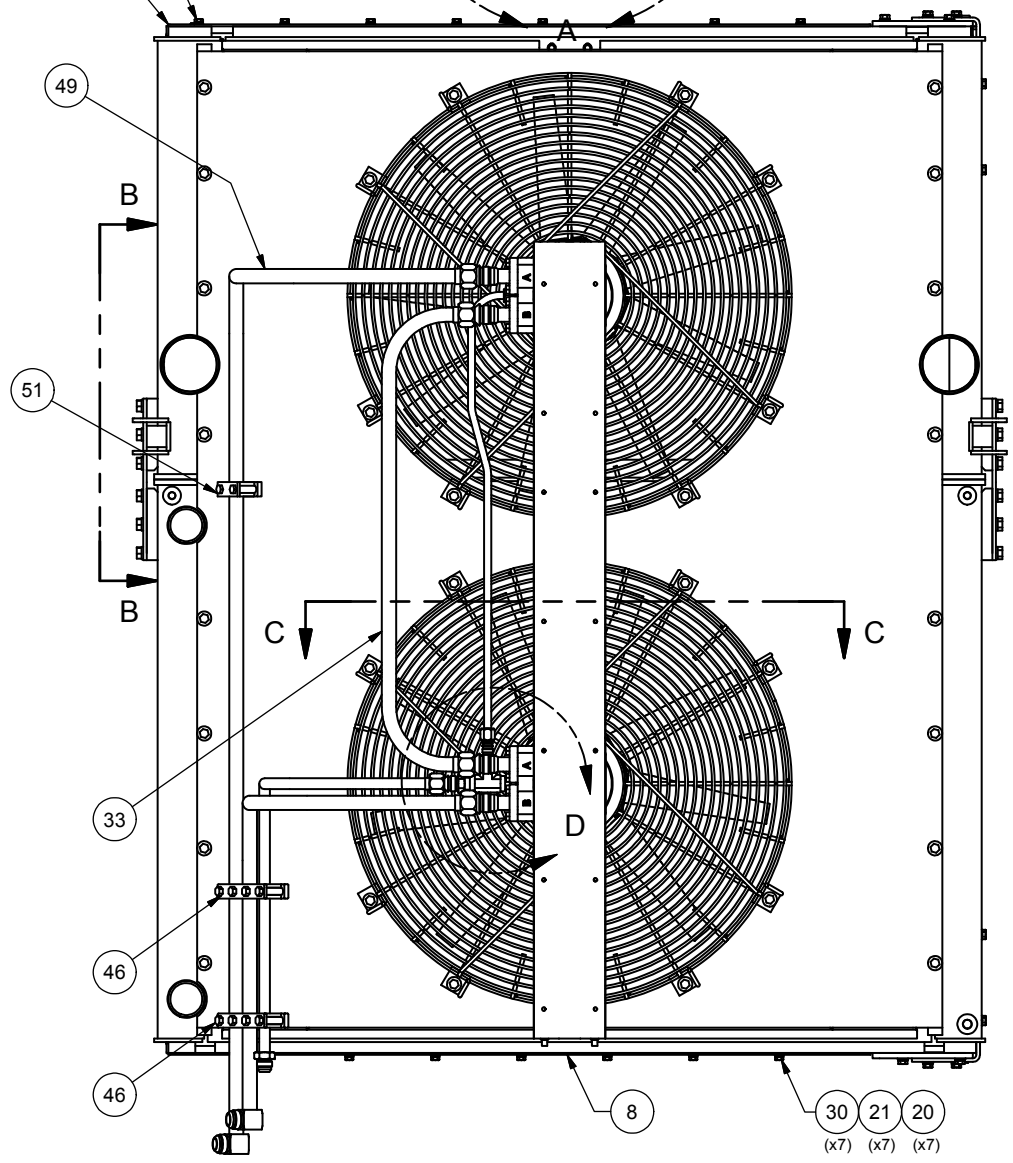

Radiator Assembly

Radiator Assembly

Item	Part No.	Qty	Description	Item	Part No.	Qty	Description
	585130		Radiator Assembly				
1	* 253909	1	. Cooler Assembly	27	583566	1	. Bar Assembly, Lock
2	* 254090	2	. Motor, Vane	28	585771	1	. Handle
3	254082	2	. Fan, Sucker	29	242377	36	. Capscrew
4	583514	1	. Plate, RH Shroud	30	R13801791	15	. Capscrew
5	583516	1	. Plate, LH Shroud	31	15383	4	. Kit, Split Flange
6	583518	2	. Plate, Hinge	32	254184	4	. Fitting
7	* 583539	1	. Door Assembly, Screen	33	583583	1	. Tube Assembly
8	583517	1	. Plate, Shroud Bottom	34	583584	1	. Tube Assembly
9	583520	1	. Bracket, Top Hinge	35	211550	2	. Fitting
10	583519	1	. Bracket, Bottom Hinge	36	223168	1	. Fitting
11	2502351	1	. Bolt, Shoulder	37	22387	1	. Fitting
12	583521	1	. Washer	38	209757	1	. Fitting
13	583522	4	. Plate, Corner	39	209202	1	. Fitting
14	583523	2	. Plate, Shroud	40	200454W	4	. Capscrew
15	583515	1	. Shroud Side Weldment	41	234665	4	. Lockwasher
16	583512	1	. Plate, Shroud Top	42	238668	20'	. Weatherstrip
17	583513	1	. Plate, LH Shroud	45	585131	1	. Bolt, Shoulder
18	R13811014	20	. Capscrew	46	255649	2	. Clamp
19	232939	20	. Nut, Esna	47	585437	1	. Panel, Mounting Rail
20	R13802621	55	. Flat Washer	48	585444	1	. Tube Assembly
21	201566	15	. Lockwasher	49	585445	1	. Tube Assembly
22	Y17C-0624	8	. Capscrew	50	585446	1	. Tube Assembly
23	162572W	4	. Capscrew	51	224754	1	. Clamp
24	234135	12	. Lockwasher	52	221314	4	. Stud, Weld
25	00103341	16	. Flat Washer	53	223427	4	. Flat Washer
26	223654	4	. Locknut	54	R13811191	4	. Locknut

* See Separate Coverage

NOTES:

USE LOCTITE 242 OR EQUIVALENT ON ALL SCREWS WITHOUT LOCKING HARDWARE.

ITEM No.1, 253909, CONSISTS OF:

- (1) 254780 CAC-JW COOLER ASS'Y (SHOWN)
- (1) 254098 SURGE TANK (ITEM NOT SHOWN) - PART OF ENGINE INST.
- (1) 584213 R.H. MOUNTING EAR WLDMT
- (1) 584219 L.H. MOUNTING EAR WLDMT

BA

DETAIL E

DETAIL F

DETAIL G

DETAIL H

SCREEN DOOR NOT SHOWN