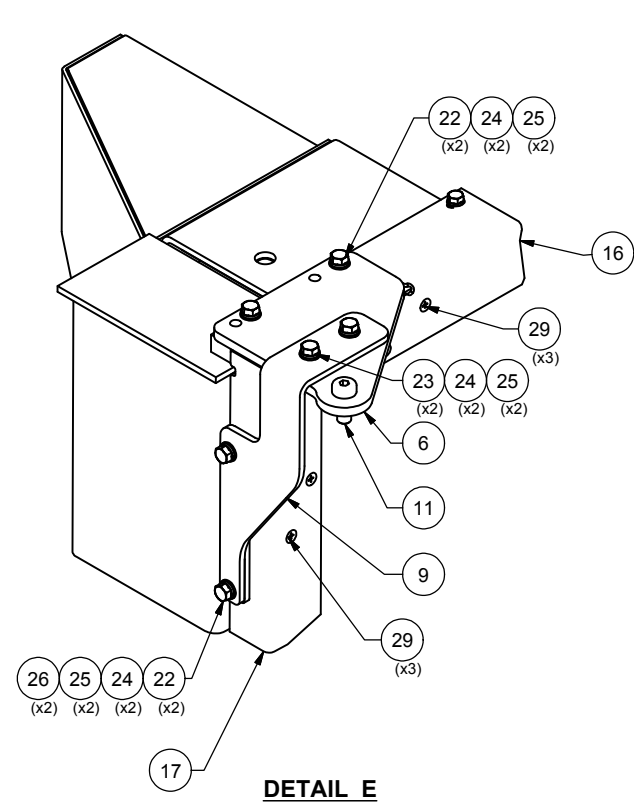

Radiator Assembly

Radiator Assembly

Item	Part No.	Qty	Description	Item	Part No.	Qty	Description
	585130		Radiator Assembly				
1	* 253909	1	. Cooler Assembly	27	583566	1	. Bar Assembly, Lock
2	* 254090	2	. Motor, Vane	28	585771	1	. Handle
3	254082	2	. Fan, Sucker	29	242377	36	. Capscrew
4	583514	1	. Plate, RH Shroud	30	R13801791	15	. Capscrew
5	583516	1	. Plate, LH Shroud	31	15383	4	. Kit, Split Flange
6	583518	2	. Plate, Hinge	32	254184	4	. Fitting
7	* 583539	1	. Door Assembly, Screen	33	583583	1	. Tube Assembly
8	583517	1	. Plate, Shroud Bottom	34	583584	1	. Tube Assembly
9	583520	1	. Bracket, Top Hinge	35	211550	2	. Fitting
10	583519	1	. Bracket, Bottom Hinge	36	223168	1	. Fitting
11	2502351	1	. Bolt, Shoulder	37	22387	1	. Fitting
12	583521	1	. Washer	38	209757	1	. Fitting
13	583522	4	. Plate, Corner	39	209202	1	. Fitting
14	583523	2	. Plate, Shroud	40	200454W	4	. Capscrew
15	583515	1	. Shroud Side Weldment	41	234665	4	. Lockwasher
16	583512	1	. Plate, Shroud Top	42	238668	20'	. Weatherstrip
17	583513	1	. Plate, LH Shroud	45	585131	1	. Bolt, Shoulder
18	R13811014	20	. Capscrew	46	255649	2	. Clamp
19	232939	20	. Nut, Esna	47	585437	1	. Panel, Mounting Rail
20	R13802621	55	. Flat Washer	48	585444	1	. Tube Assembly
21	201566	15	. Lockwasher	49	585445	1	. Tube Assembly
22	Y17C-0624	8	. Capscrew	50	585446	1	. Tube Assembly
23	162572W	4	. Capscrew	51	224754	1	. Clamp
24	234135	12	. Lockwasher	52	221314	4	. Stud, Weld
25	00103341	16	. Flat Washer	53	223427	4	. Flat Washer
26	223654	4	. Locknut	54	R13811191	4	. Locknut

* See Separate Coverage

NOTES:

USE LOCTITE 242 OR EQUIVALENT ON ALL SCREWS WITHOUT LOCKING HARDWARE.

ITEM No.1, 253909, CONSISTS OF:

- (1) 254780 CAC-JW COOLER ASS'Y (SHOWN)
- (1) 254098 SURGE TANK (ITEM NOT SHOWN) - PART OF ENGINE INST.
- (1) 584213 R.H. MOUNTING EAR WLDMT
- (1) 584219 L.H. MOUNTING EAR WLDMT

BA

DETAIL E

DETAIL F

DETAIL G

DETAIL H

SCREEN DOOR NOT SHOWN