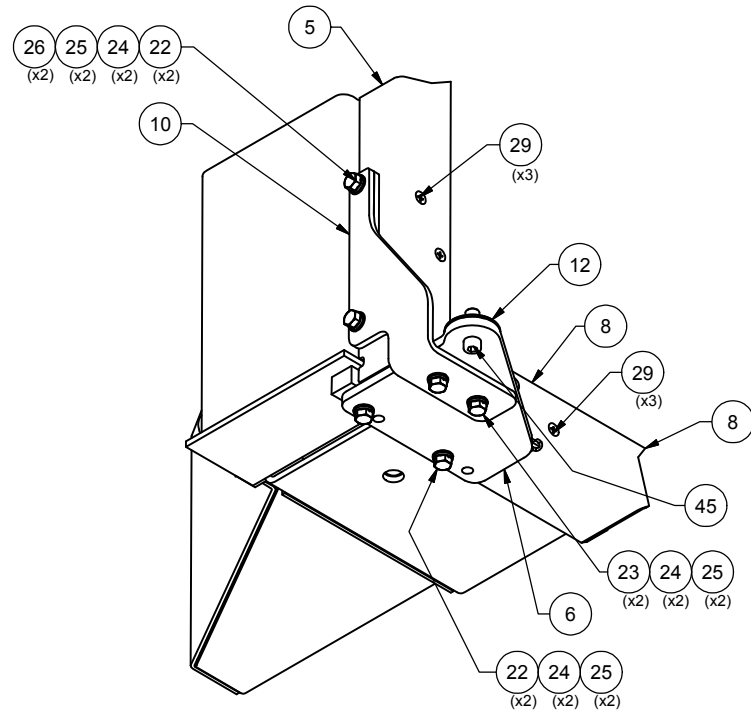

Radiator Assembly

Radiator Assembly

Item	Part No.	Qty	Description	Item	Part No.	Qty	Description
	585130		Radiator Assembly				
1	* 253909	1	. Cooler Assembly	27	583566	1	. Bar Assembly, Lock
2	* 254090	2	. Motor, Vane	28	585771	1	. Handle
3	254082	2	. Fan, Sucker	29	242377	36	. Capscrew
4	583514	1	. Plate, RH Shroud	30	R13801791	15	. Capscrew
5	583516	1	. Plate, LH Shroud	31	15383	4	. Kit, Split Flange
6	583518	2	. Plate, Hinge	32	254184	4	. Fitting
7	* 583539	1	. Door Assembly, Screen	33	583583	1	. Tube Assembly
8	583517	1	. Plate, Shroud Bottom	34	583584	1	. Tube Assembly
9	583520	1	. Bracket, Top Hinge	35	211550	2	. Fitting
10	583519	1	. Bracket, Bottom Hinge	36	223168	1	. Fitting
11	2502351	1	. Bolt, Shoulder	37	22387	1	. Fitting
12	583521	1	. Washer	38	209757	1	. Fitting
13	583522	4	. Plate, Corner	39	209202	1	. Fitting
14	583523	2	. Plate, Shroud	40	200454W	4	. Capscrew
15	583515	1	. Shroud Side Weldment	41	234665	4	. Lockwasher
16	583512	1	. Plate, Shroud Top	42	238668	20'	. Weatherstrip
17	583513	1	. Plate, LH Shroud	45	585131	1	. Bolt, Shoulder
18	R13811014	20	. Capscrew	46	255649	2	. Clamp
19	232939	20	. Nut, Esna	47	585437	1	. Panel, Mounting Rail
20	R13802621	55	. Flat Washer	48	585444	1	. Tube Assembly
21	201566	15	. Lockwasher	49	585445	1	. Tube Assembly
22	Y17C-0624	8	. Capscrew	50	585446	1	. Tube Assembly
23	162572W	4	. Capscrew	51	224754	1	. Clamp
24	234135	12	. Lockwasher	52	221314	4	. Stud, Weld
25	00103341	16	. Flat Washer	53	223427	4	. Flat Washer
26	223654	4	. Locknut	54	R13811191	4	. Locknut

* See Separate Coverage

NOTES:

USE LOCTITE 242 OR EQUIVALENT ON ALL SCREWS WITHOUT LOCKING HARDWARE.

ITEM No.1, 253909, CONSISTS OF:

- (1) 254780 CAC-JW COOLER ASS'Y (SHOWN)
- (1) 254098 SURGE TANK (ITEM NOT SHOWN) - PART OF ENGINE INST.
- (1) 584213 R.H. MOUNTING EAR WLDMT
- (1) 584219 L.H. MOUNTING EAR WLDMT

BA

DETAIL E

DETAIL F

DETAIL G

DETAIL H

SCREEN DOOR NOT SHOWN