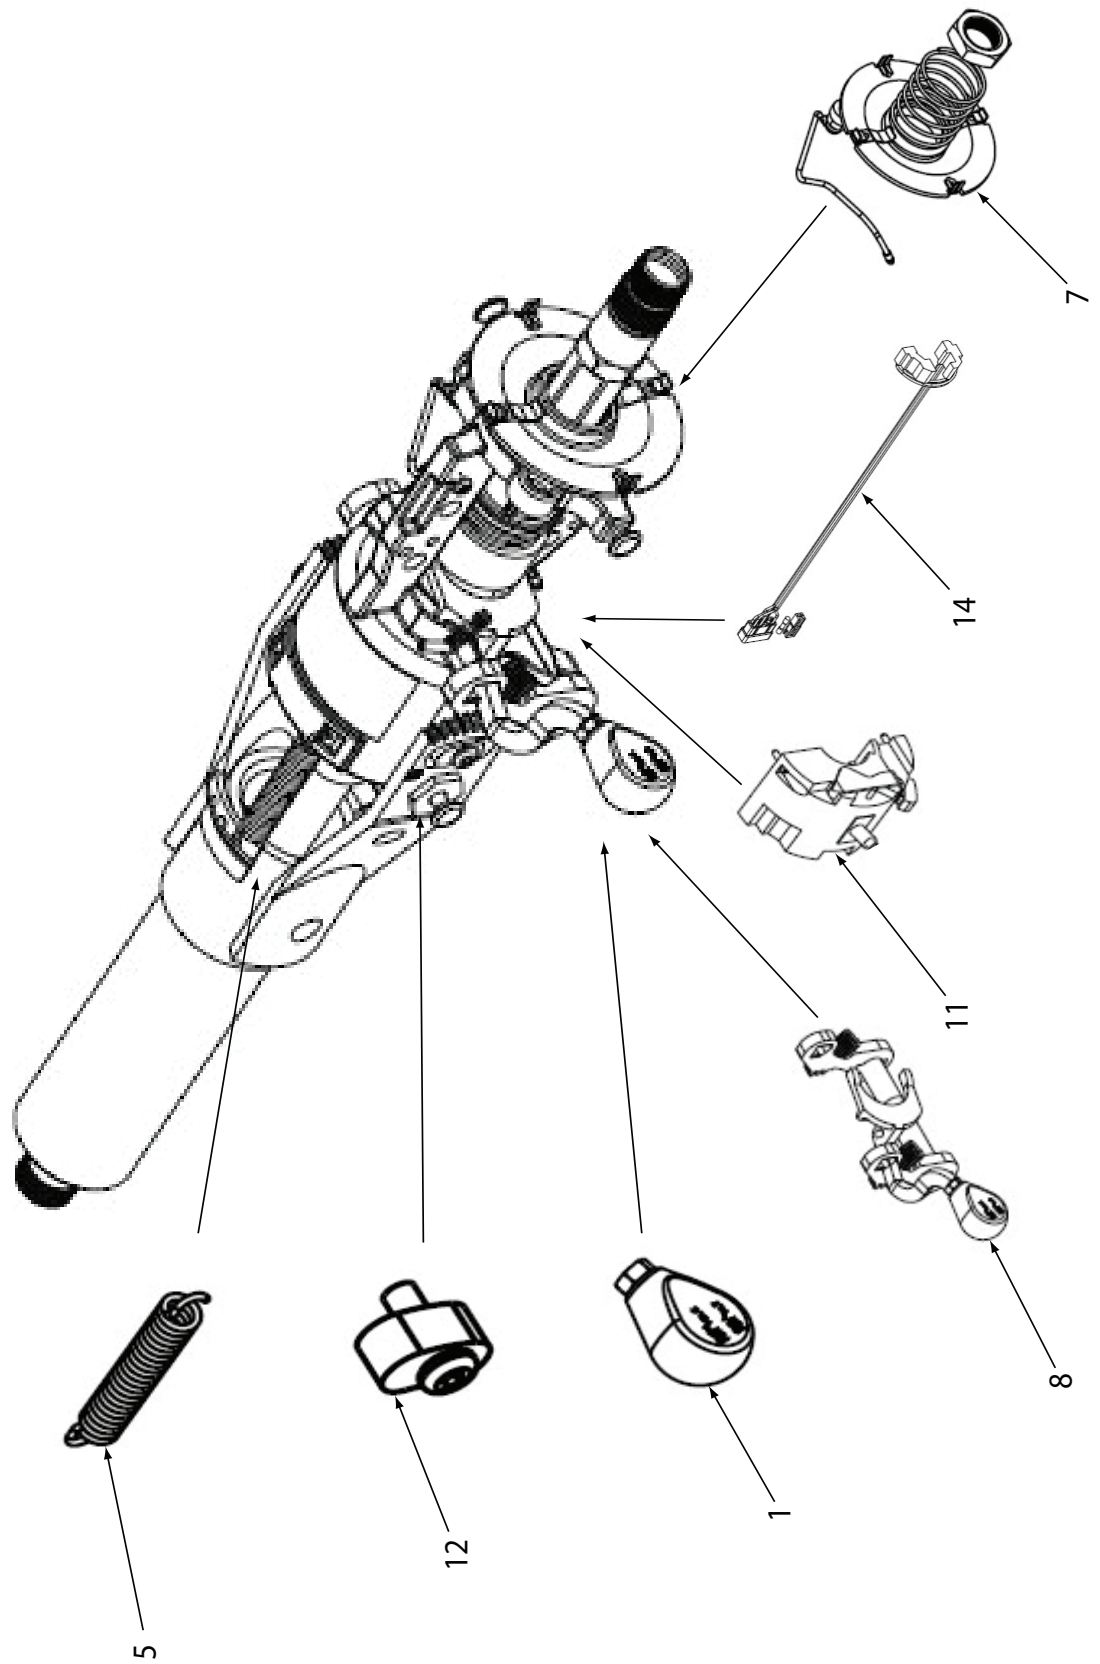

---

Steering Column

# Steering Column

Item	Part No.	Qty	Description	Item	Part No.	Qty	Description
	<b>585107</b>	<b>1</b>	<b>Steering Column</b>				
1	245114	1	. Knob Kit	8	243432	1	. Rod & Pawl Kit
2 *a*b	255078	1	. Grease Kit	9	255082	1	. Trough Cover Kit
3	255079	1	. Bracket Kit	10	245113	1	. Tilt Lever Kit
4 *a*c	255080	1	. Nut	11	244814	1	. Turn Signal Kit
5	255081	1	. Spring Kit	12	245115	1	. Tilt Stop Kit
6	245112	1	. Gap Hider Cover Kit	13	255083	1	. Upper/Lower Cover Kit
7	245111	1	. Horn Brush Kit	14	585226	1	. Wire Harness Kit

\*a Not Illustrated  
 \*b Used with item 7  
 \*c Used to secure steering wheel