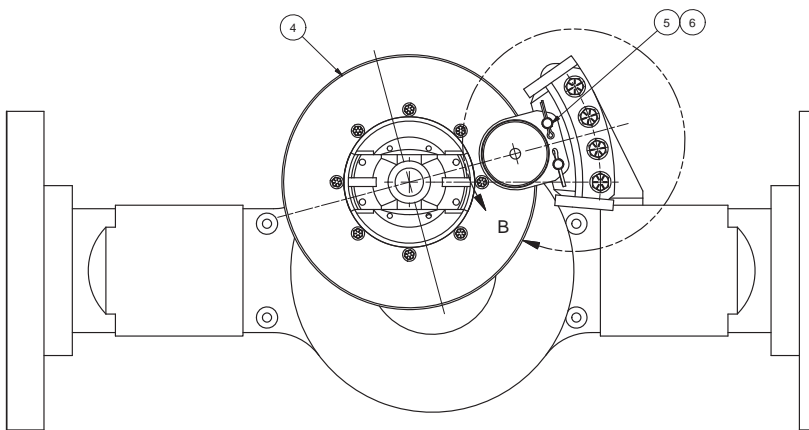

Braking Installation, Parking

DETAIL A

DETAIL B

Brake Installation, Parking

Item	Part No.	Qty	Description	Item	Part No.	Qty	Description
	584923		Brake Installation, Parking				
1	* 240138	1	. Brake Assembly, Caliper	7	R13811196	4	. Locknut
2	584947	1	. Bracket, Brake	8	131137W	8	. Capscrew
3	584957	1	. Mounting Plate	9	R13811432	16	. Hard Washer
4	584952	1	. Disc Brake	10	224119	8	. Nut, Esna
5	558602	2	. Pin	11	Y27E-12	8	. Washer
6	00103422	4	. Cotter Pin	12	230681W	4	. Capscrew