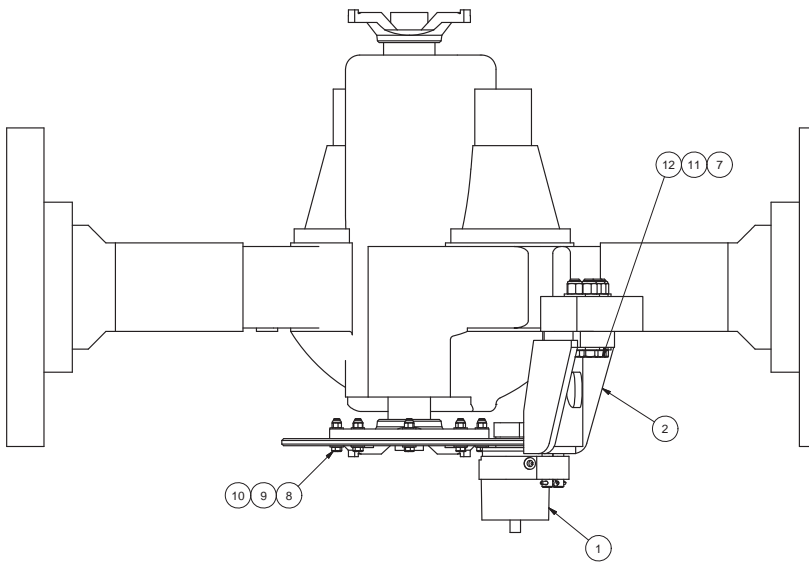

Braking Installation, Parking

DETAIL A

DETAIL B

Brake Installation, Parking

Item	Part No.	Qty	Description	Item	Part No.	Qty	Description
	584923		Brake Installation, Parking				
1	* 240138	1	. Brake Assembly, Caliper	7	R13811196	4	. Locknut
2	584947	1	. Bracket, Brake	8	131137W	8	. Capscrew
3	584957	1	. Mounting Plate	9	R13811432	16	. Hard Washer
4	584952	1	. Disc Brake	10	224119	8	. Nut, Esna
5	558602	2	. Pin	11	Y27E-12	8	. Washer
6	00103422	4	. Cotter Pin	12	230681W	4	. Capscrew