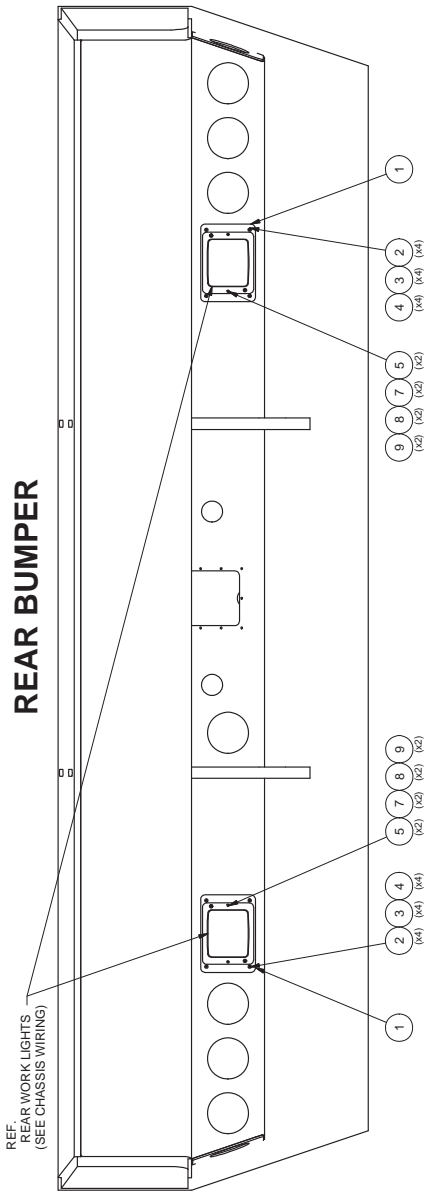

Light Installation

Light Instillation

Item	Part No.	Qty	Description	Item	Part No.	Qty	Description
	584920		Light, Installation				
1	584921	2	. Plate, Mounting	6	00100738	4	. Machine Screw
2	Y25G-(1024)12	8	. Capscrew	7	R13812509	8	. Lockwasher
3	00103338	8	. Washer	8	R13809520	8	. Nut
4	R13809543	8	. Locknut	9	R13811437	8	. Washer
5	Y07G-(0632)16	4	. Capscrew	10	584922	2	. Plate, Mounting

FRONT FRAME

REAR BUMPER

REAR BUMPER

WELD
DETAIL

SECTION C-C

FRONT FRAME