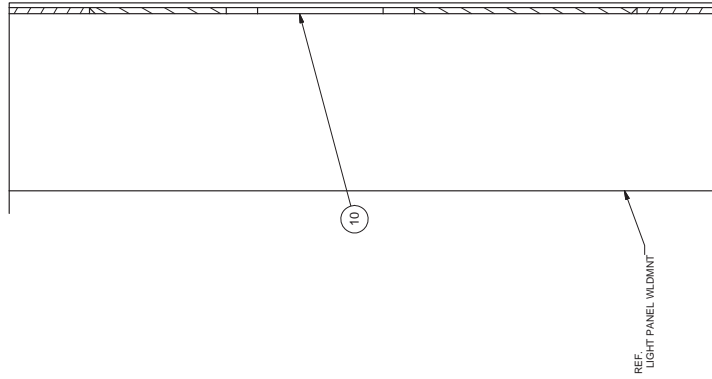

Light Installation

Light Instillation

Item	Part No.	Qty	Description	Item	Part No.	Qty	Description
	584920		Light, Installation				
1	584921	2	. Plate, Mounting	6	00100738	4	. Machine Screw
2	Y25G-(1024)12	8	. Capscrew	7	R13812509	8	. Lockwasher
3	00103338	8	. Washer	8	R13809520	8	. Nut
4	R13809543	8	. Locknut	9	R13811437	8	. Washer
5	Y07G-(0632)16	4	. Capscrew	10	584922	2	. Plate, Mounting

FRONT FRAME

REAR BUMPER

REAR BUMPER

WELD
DETAIL

SECTION C-C

FRONT FRAME