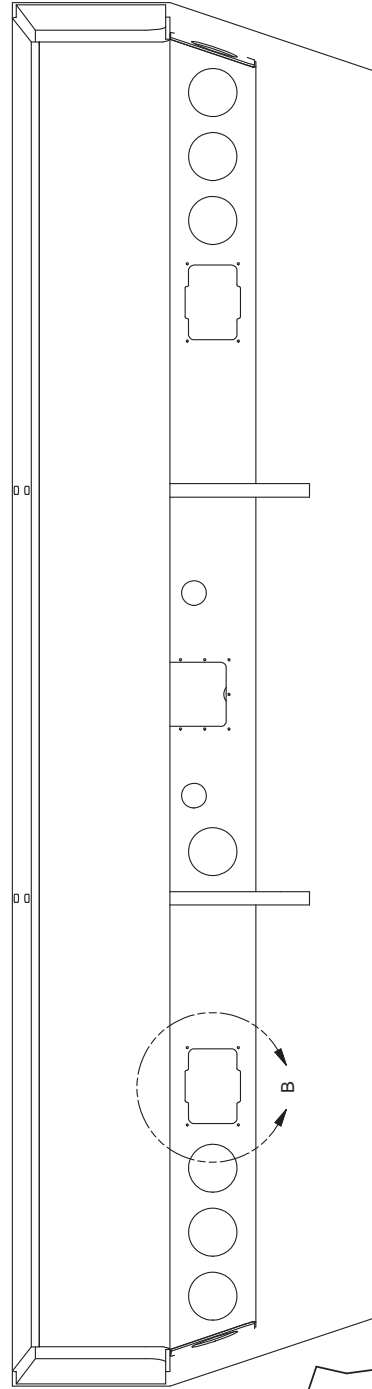

Light Installation

Light Instillation

Item	Part No.	Qty	Description	Item	Part No.	Qty	Description
	584920		Light, Installation				
1	584921	2	. Plate, Mounting	6	00100738	4	. Machine Screw
2	Y25G-(1024)12	8	. Capscrew	7	R13812509	8	. Lockwasher
3	00103338	8	. Washer	8	R13809520	8	. Nut
4	R13809543	8	. Locknut	9	R13811437	8	. Washer
5	Y07G-(0632)16	4	. Capscrew	10	584922	2	. Plate, Mounting

FRONT FRAME

REAR BUMPER

REAR BUMPER

WELD
DETAIL

SECTION C-C

FRONT FRAME