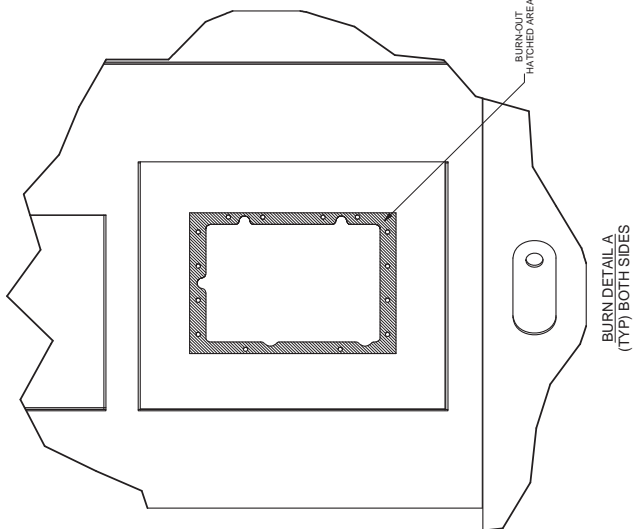

Light Installation

Light Instillation

Item	Part No.	Qty	Description	Item	Part No.	Qty	Description
	584920		Light, Installation				
1	584921	2	. Plate, Mounting	6	00100738	4	. Machine Screw
2	Y25G-(1024)12	8	. Capscrew	7	R13812509	8	. Lockwasher
3	00103338	8	. Washer	8	R13809520	8	. Nut
4	R13809543	8	. Locknut	9	R13811437	8	. Washer
5	Y07G-(0632)16	4	. Capscrew	10	584922	2	. Plate, Mounting

FRONT FRAME

REAR BUMPER

REAR BUMPER

WELD
DETAIL

SECTION C-C

FRONT FRAME