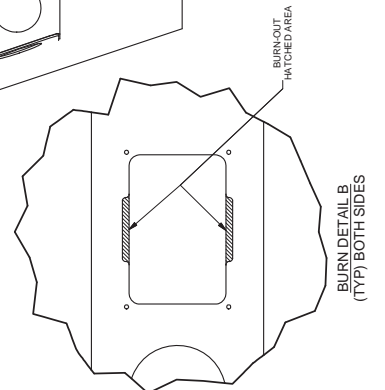

Light Installation

Light Instillation

Item	Part No.	Qty	Description	Item	Part No.	Qty	Description
	584920		Light, Installation				
1	584921	2	. Plate, Mounting	6	00100738	4	. Machine Screw
2	Y25G-(1024)12	8	. Capscrew	7	R13812509	8	. Lockwasher
3	00103338	8	. Washer	8	R13809520	8	. Nut
4	R13809543	8	. Locknut	9	R13811437	8	. Washer
5	Y07G-(0632)16	4	. Capscrew	10	584922	2	. Plate, Mounting

FRONT FRAME

REAR BUMPER

REAR BUMPER

WELD
DETAIL

SECTION C-C

FRONT FRAME