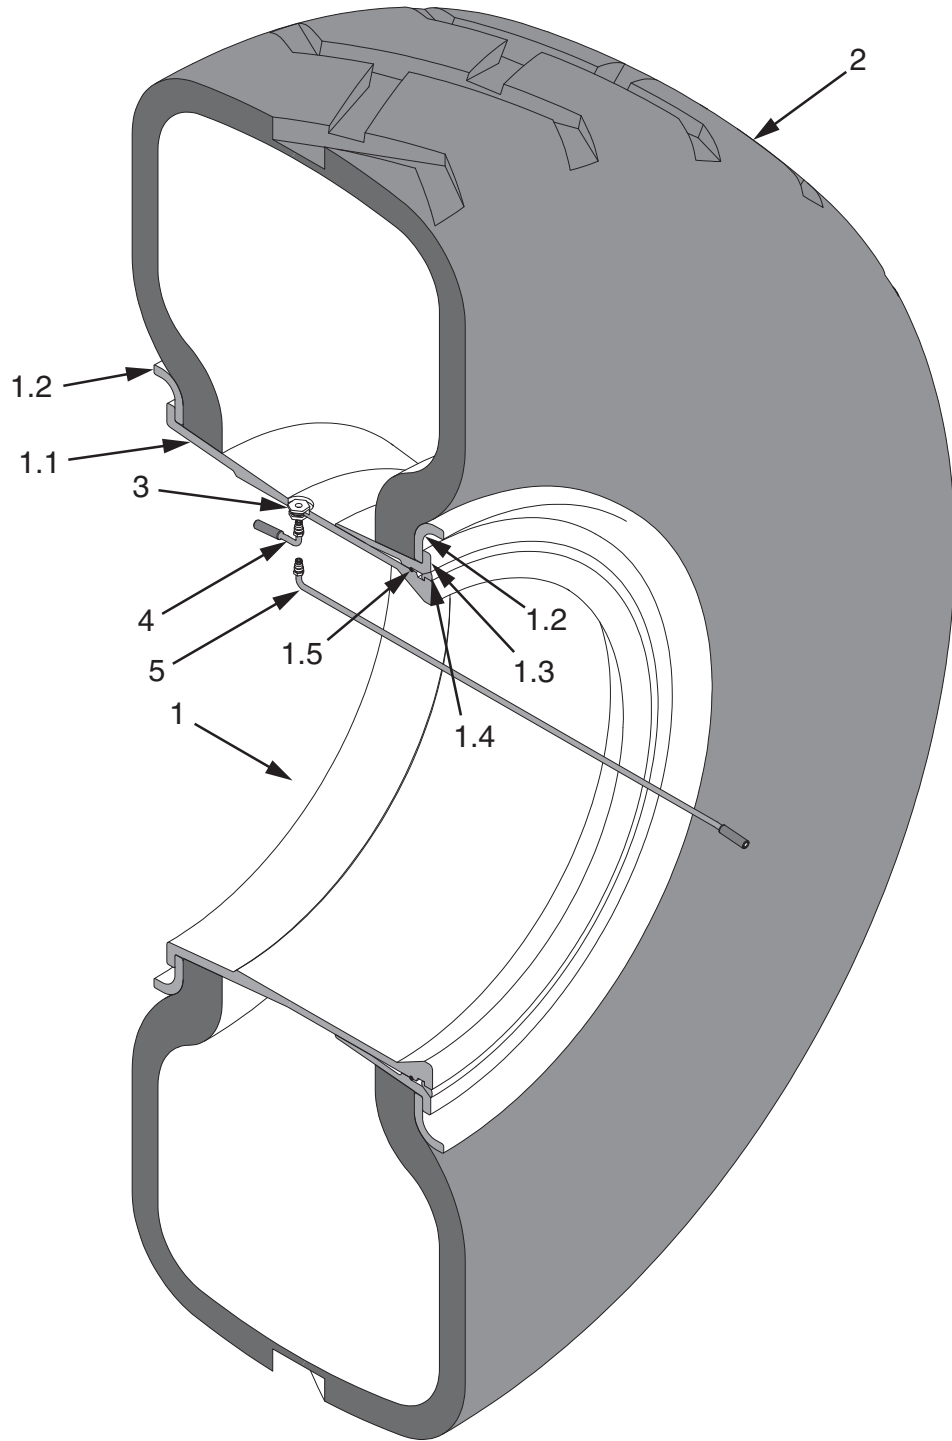

Front Wheel Assembly, Dual, Spare

Item	Part No.	Qty	Description	Item	Part No.	Qty	Description
	584885		Front Wheel Assembly, Dual, Spare				
1	229546	1	. Rim Assembly	2	589982	1	. Tire
1.1	229938	1	.. Rim Base	3	219142	1	. Spud
1.2	212006	2	.. Flange	4	219144	1	. Stem, Valve
1.3	229940	1	.. Band, Bead Seat	5	233938	1	. Stem, Valve
1.4	229941	1	.. Ring, Lock				
1.5	212008	1	.. O-Ring				