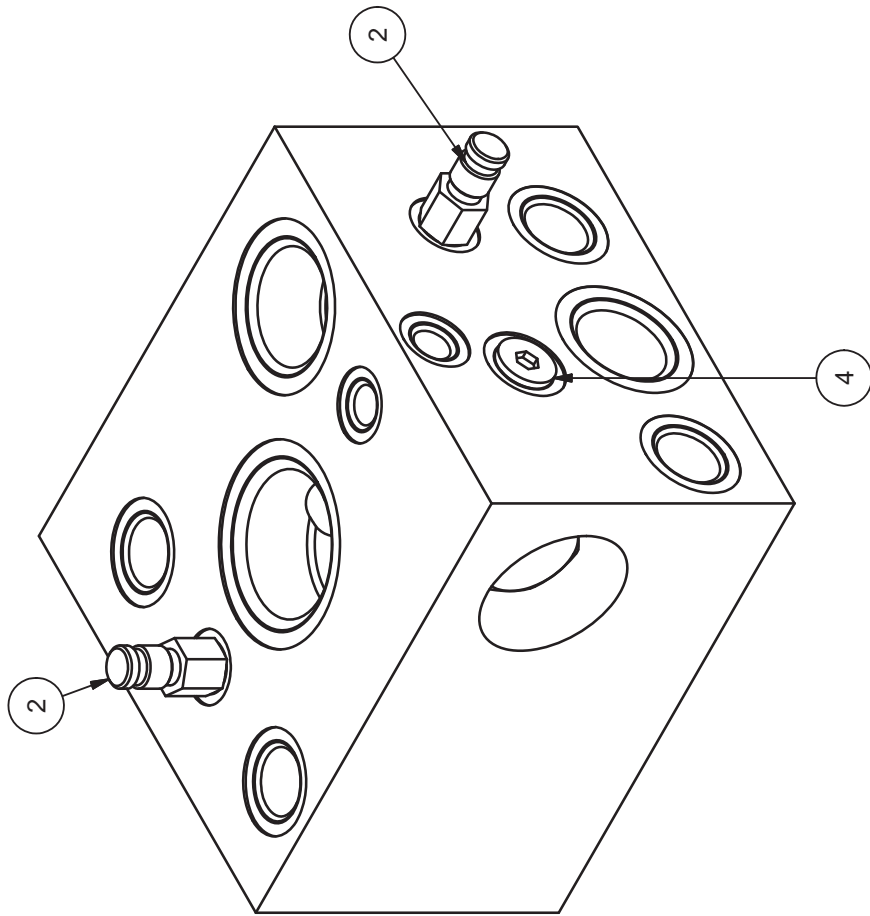

Manifold Assembly - Brake

Manifold Assembly-Brake

Item	Part No.	Qty	Description	Item	Part No.	Qty	Description
	584857		Manifold Assembly,Brake				
1	584858	1	. Manifold,Alm	3	243786	1	. Cartridge, Valve
2	R14040	2	. Coupler, Male		251170	1	. . Seal Kit
				4	229383	1	. Fitting

INSTALLATION TORQUE 45 -50 FT-LBS