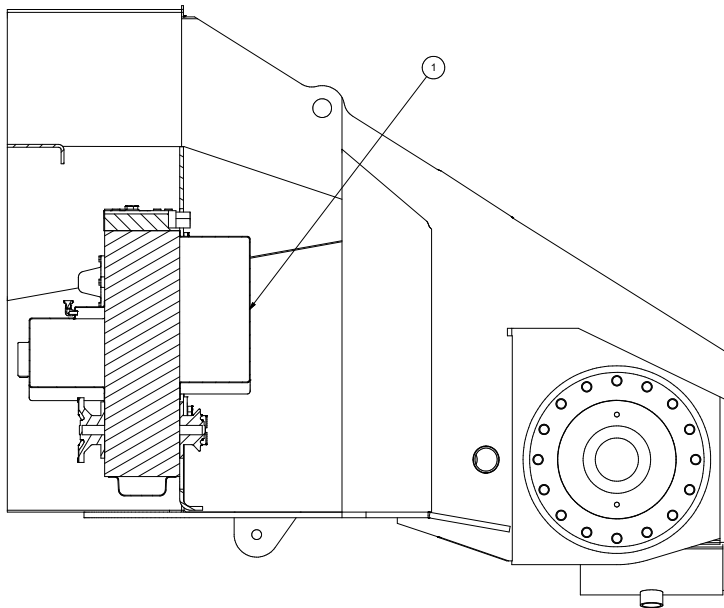

Transmission Installation

Item	Part No.	Qty	Description	Item	Part No.	Qty	Description
584845 Transmission Installation							
1	* 244179	1	. Transmission	5	Y17C-1664	2	. Capscrew
2	567420	2	. Plate,Spacer	7	232024	10	. Nut, Esna
3	567419	2	. Plate,Mounting				
4	R13801898	8	. Capscrew				