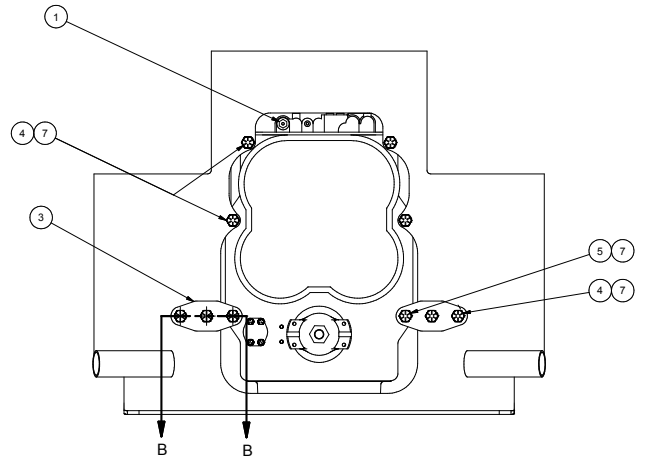

Transmission Installation

Item	Part No.	Qty	Description	Item	Part No.	Qty	Description
584845 Transmission Installation							
1	* 244179	1	. Transmission	5	Y17C-1664	2	. Capscrew
2	567420	2	. Plate,Spacer	7	232024	10	. Nut, Esna
3	567419	2	. Plate,Mounting				
4	R13801898	8	. Capscrew				