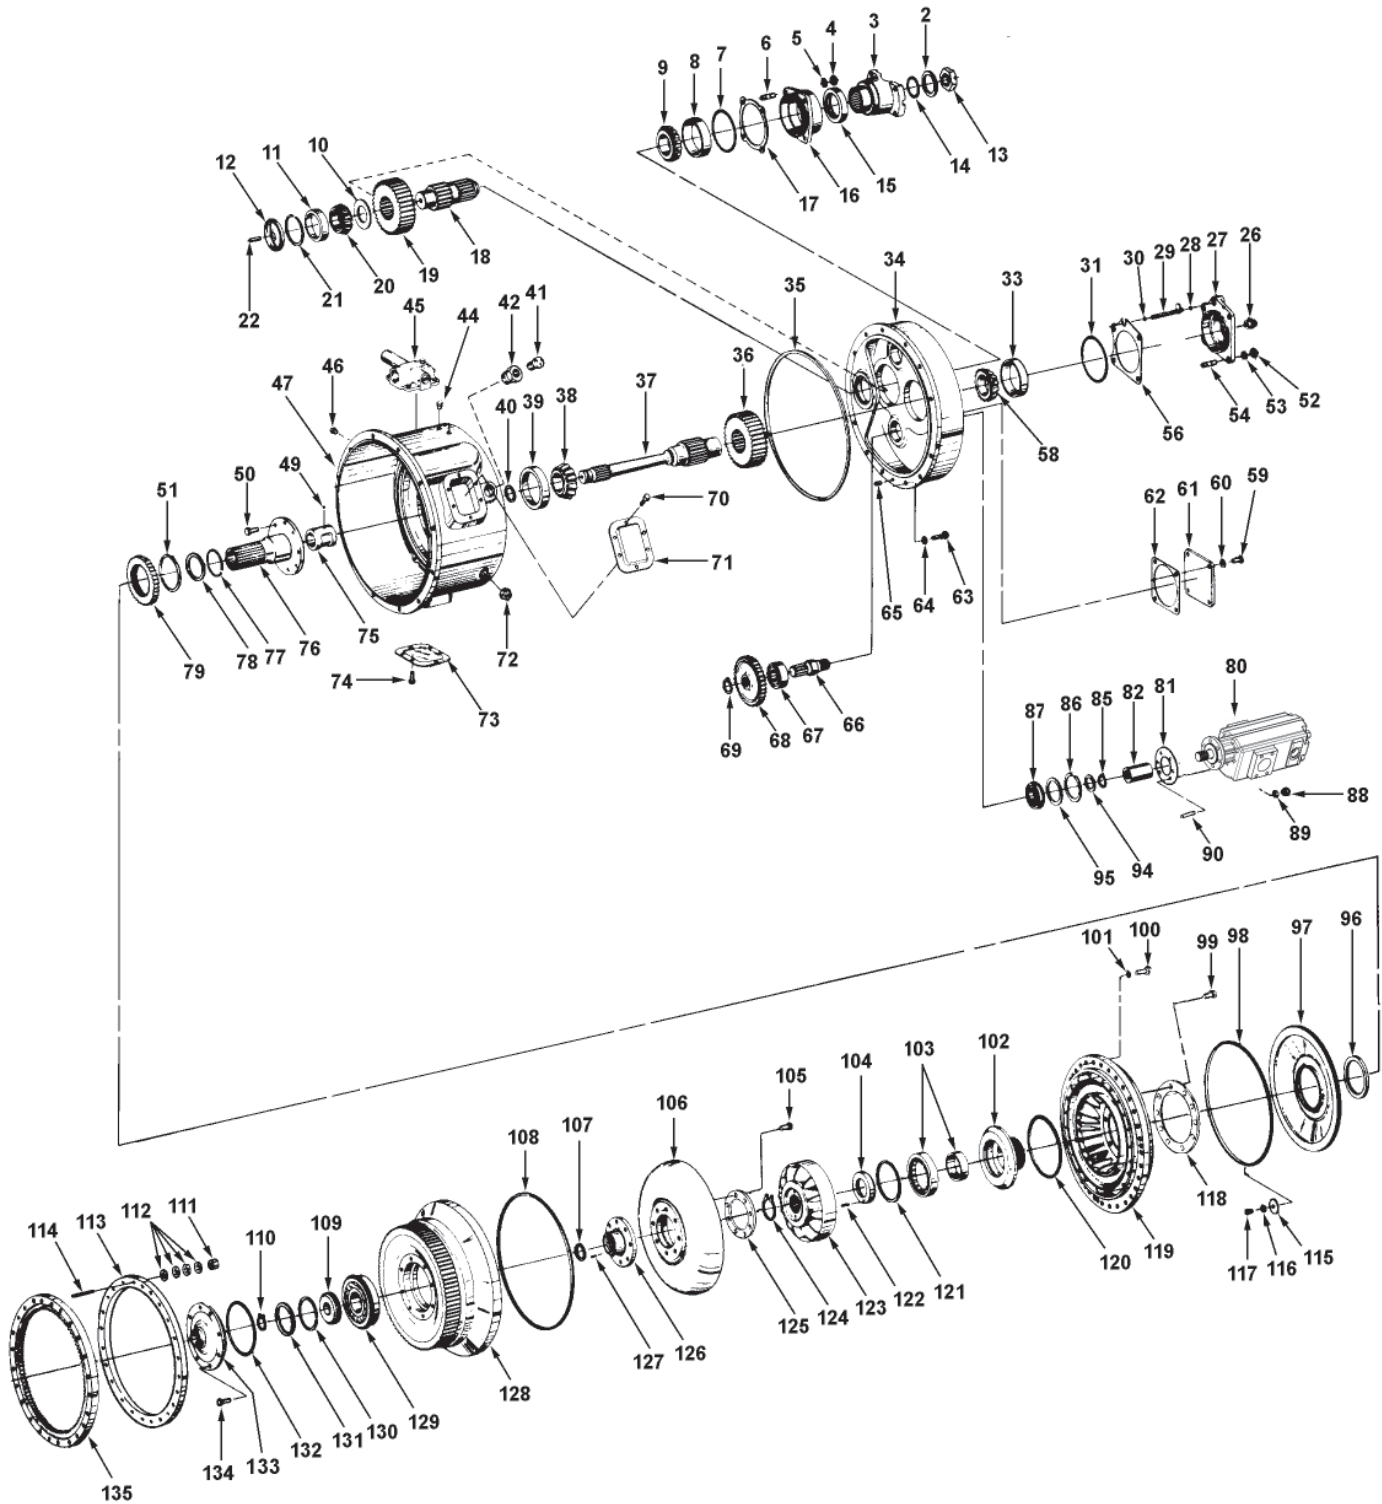

Converter

Item	Part No.	Qty	Description	Item	Part No.	Qty	Description
	584798		Converter				
2	212254	1	. Washer	74A	200602	4	. Lockwasher
3	212252	1	. Flange, Output	75	212475	1	. Sleeve, Oil Distributor
4	234217	4	. Nut	76	212474	1	. Sleeve Assembly, Stator Support
5	200604	4	. Lockwasher	77	*a 222446	1	. Piston Ring
6	212440	4	. Stud	79	234904	1	. Gear, Oil Pump Drive
7	*a 236877	1	. O-Ring	80	*c 255225	1	. Pump, Converter Charging
8	236878	1	. Bearing Cup, Rear	81	*a R235961	1	. Gasket, Charging Pump
9	236879	1	. Bearing Cone, Rear	82	539968	1	. Pump Sleeve With Snap Ring
10	212433	1	. Bearing Spacer, Front	85	212494	3	. Snap Ring
11	212432	1	. Bearing Cup, Front	86	212493	3	. Snap Ring
12	212431	1	. Oil Baffle	87	234905	3	. Bearing, Pump Shaft Rear
13	201250	1	. Nut	87A	234903	3	. Spacer
14	*a 236880	1	. O-Ring	88	223453	6	. Nut
15	*a 212250	1	. Oil Seal	89	201567	6	. Lockwasher
16	214844	1	. Bearing Cap	90	233078	6	. Stud
17	212443	A/R	. Shim, Bearing Cap, .004	94	212499	3	. Washer, Rear Bearing
17A	212444	A/R	. Shim, Bearing Cap, .007	95	212500	3	. Washer, Rear Bearing
17B	212445	A/R	. Shim, Bearing Cap, .010	96	*a 222453	1	. Oil Seal
18	212446	1	. Shaft, Output	97	212502	1	. Oil Baffle
19	222324	1	. Shaft Gear, Output	98	*a 212530	1	. O-Ring
20	212448	1	. Bearing Cone, Front	99	233079	16	. Screw, Impeller Hub
21	212450	1	. Snap Ring, Front Bearing	100	222416	32	. Screw
22	212451	1	. Oil Tube	101	200603	32	. Lockwasher
26	209916	1	. Plug, Pipe	102	236078	1	. Hub, Impeller
27	212455	1	. Bearing Cap	103	212506	1	. Bearing
28	*a 212456	1	. O-Ring	104	212507	1	. Spacer, Reaction Member
29	212457	1	. Lube Tube	105	233081	8	. Screw, Turbine Hub
30	*a 212456	1	. O-Ring	106	241474	1	. Turbine
31	*a 26273	1	. O-Ring	107	212511	1	. Snap Ring
33	236878	1	. Bearing Cup	108	*a 214760	1	. O-Ring
34	227811	1	. Cover, Housing Rear	109	212513	1	. Retainer, Bearing
35	*a 212460	1	. O-Ring	110	212514	1	. Snap Ring
36	222323	1	. Gear, Turbine Shaft	111	*b*d NSS	24	. Nut
37	222445	1	. Turbine Shaft	112	*b*d NSS	96	. Washer, Belleville
38	212469	1	. Bearing Cone	113	217598	1	. Plate, Backing
39	212470	1	. Bearing Cup	114	*b*d NSS	24	. Stud
40	*a 242390	1	. Piston Ring	115	212531	3	. Washer
41	R233598	1	. Breather	116	00114606	3	. Lockwasher
42	209510	1	. Reducing Bushing	117	00171837	3	. Screw
44	209512	1	. Plug, Pipe	118	236079	1	. Backing Ring
45	212545	1	. Pressure Regulating Valve (See Pg 4)	119	241553	1	. Impeller
46	222444	1	. Housing, Converter	120	*a 212528	1	. O-Ring, Impeller Hub
47	209511	1	. Plug, Pipe	121	212527	1	. Snap Ring
49	212358	1	. Ball	122	212526	1	. Pin, Spacer Roll
50	237295	8	. Capscrew	123	212525	1	. Reaction Member
51	212472	1	. Snap Ring, Gear	124	212283	1	. Snap Ring
52	234217	4	. Nut	125	233084	1	. Ring, Backing
53	200604	4	. Lockwasher	126	*c 212524	1	. Hub, Turbine
54	212440	4	. Stud	127	212523	2	. Dowel Pin
56	212482	A/R	. Bearing Cap Shim, .004	128	212522	1	. Cover, Impeller
56A	212483	A/R	. Bearing Cap Shim, .007	129	212521	1	. Bearing, Front
56B	212484	A/R	. Bearing Cap Shim, .010	132	*a 212515	1	. O-Ring
58	236879	1	. Bearing Cone	133	212519	1	. Cap, Impeller Cover
61	212492	2	. Cover	134	212518	8	. Capscrew
63	214234	12	. Screw	135*b*c*d	570775	1	. Ring Gear Kit
64	219344	12	. Lockwasher	136	R221391	1	. Nameplate (Not Shown)
65	212486	1	. Dowel Pin	137	212535	2	. Nameplate Screw (Not Shown)
66	234901	3	. Pump Drive Shaft				
67	212489	3	. Bearing, Pump Shaft Front				
68	234902	3	. Gear				
69	234564	3	. Snap Ring				
70	200303	2	. Capscrew				
70A	200602	2	. Lockwasher				
71	212477	1	. Cover, Housing Inspection				
72	222448	4	. Plug, Drain				
73	212477	2	. Cover, Housing Inspection				
74	200303	4	. Capscrew				