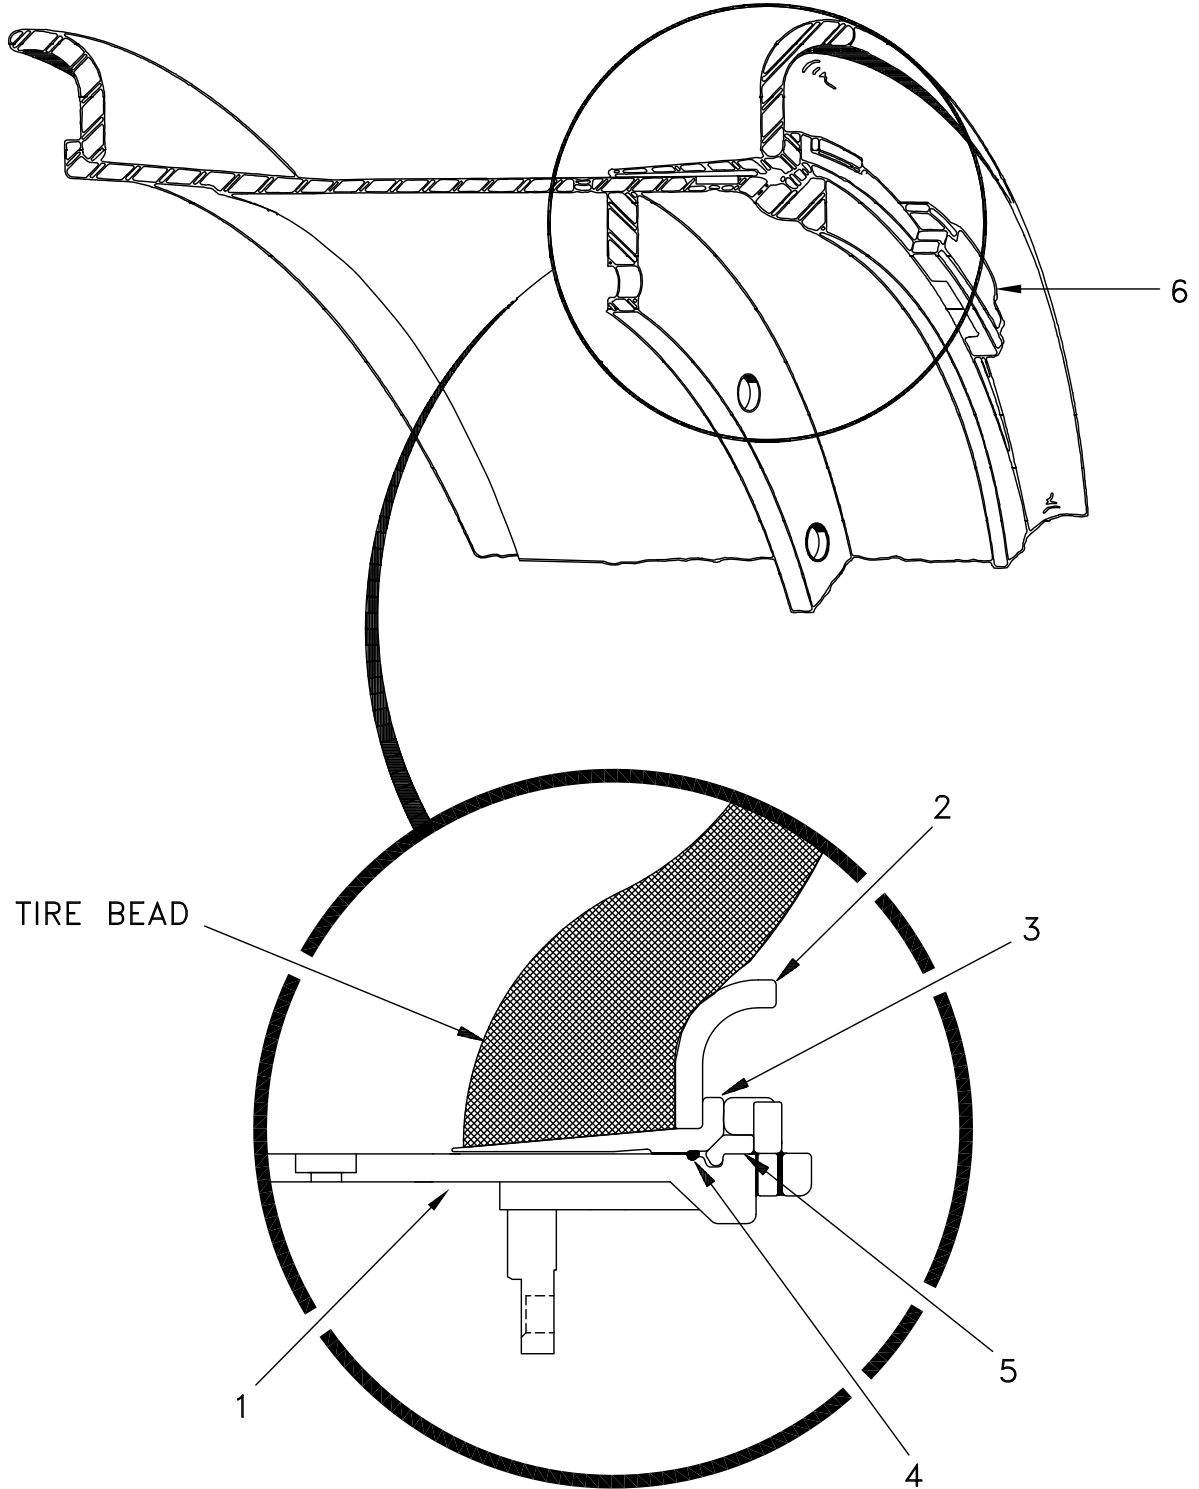

Wheel Assembly

Item	Part No.	Qty	Description	Item	Part No.	Qty	Description
	584790		Wheel Assy				
1	255217	1	. Rim Weldment	4	206062	1	. O-Ring
2	206058	2	. Flange	5	255174	1	. Ring, Lock
3	255220	1	. Bead Seat, W/Driver	6	255173	1	. Band, Bead