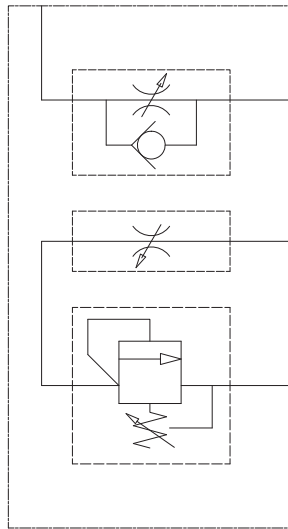

Manifold Assembly - Regen Control

Item	Part No.	Qty	Description	Item	Part No.	Qty	Description
	584724		Manifold Assy - Regen Control				
1	255143	1	. Flow Control Valve	4	584725	1	. Manifold, Regen Control
	242335	1	. . Seal Kit	5	584726	1	. Plate, Mounting
2	234137	1	. Flow Control Valve	6	R13801783	2	. Capscrew
	242335	1	. . Seal Kit				
3	249674	1	. Cartridge, Valve				
	252416	1	. . Seal Kit				