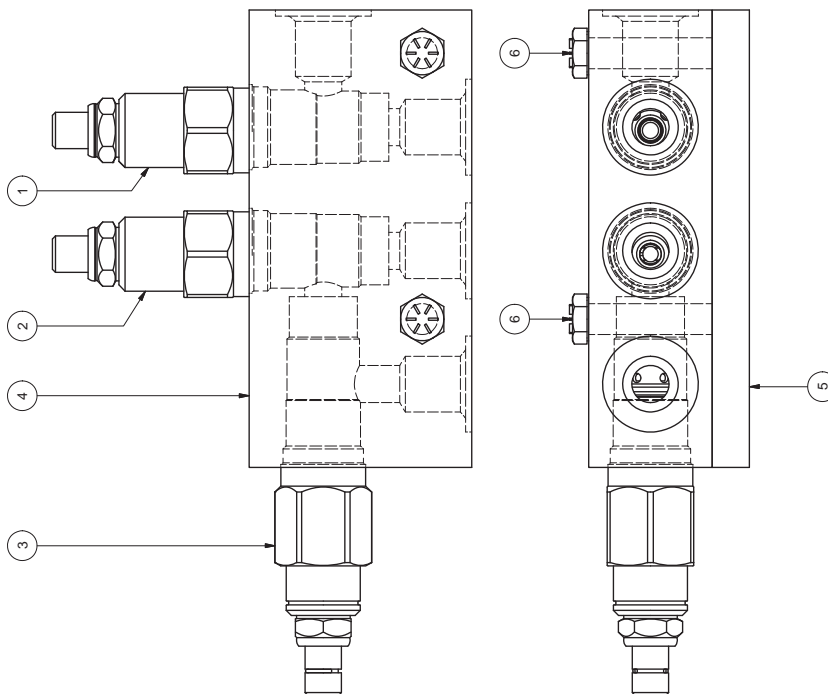

Manifold Assembly - Regen Control

Item	Part No.	Qty	Description	Item	Part No.	Qty	Description
	584724		Manifold Assy - Regen Control				
1	255143	1	. Flow Control Valve	4	584725	1	. Manifold, Regen Control
	242335	1	. . Seal Kit	5	584726	1	. Plate, Mounting
2	234137	1	. Flow Control Valve	6	R13801783	2	. Capscrew
	242335	1	. . Seal Kit				
3	249674	1	. Cartridge, Valve				
	252416	1	. . Seal Kit				