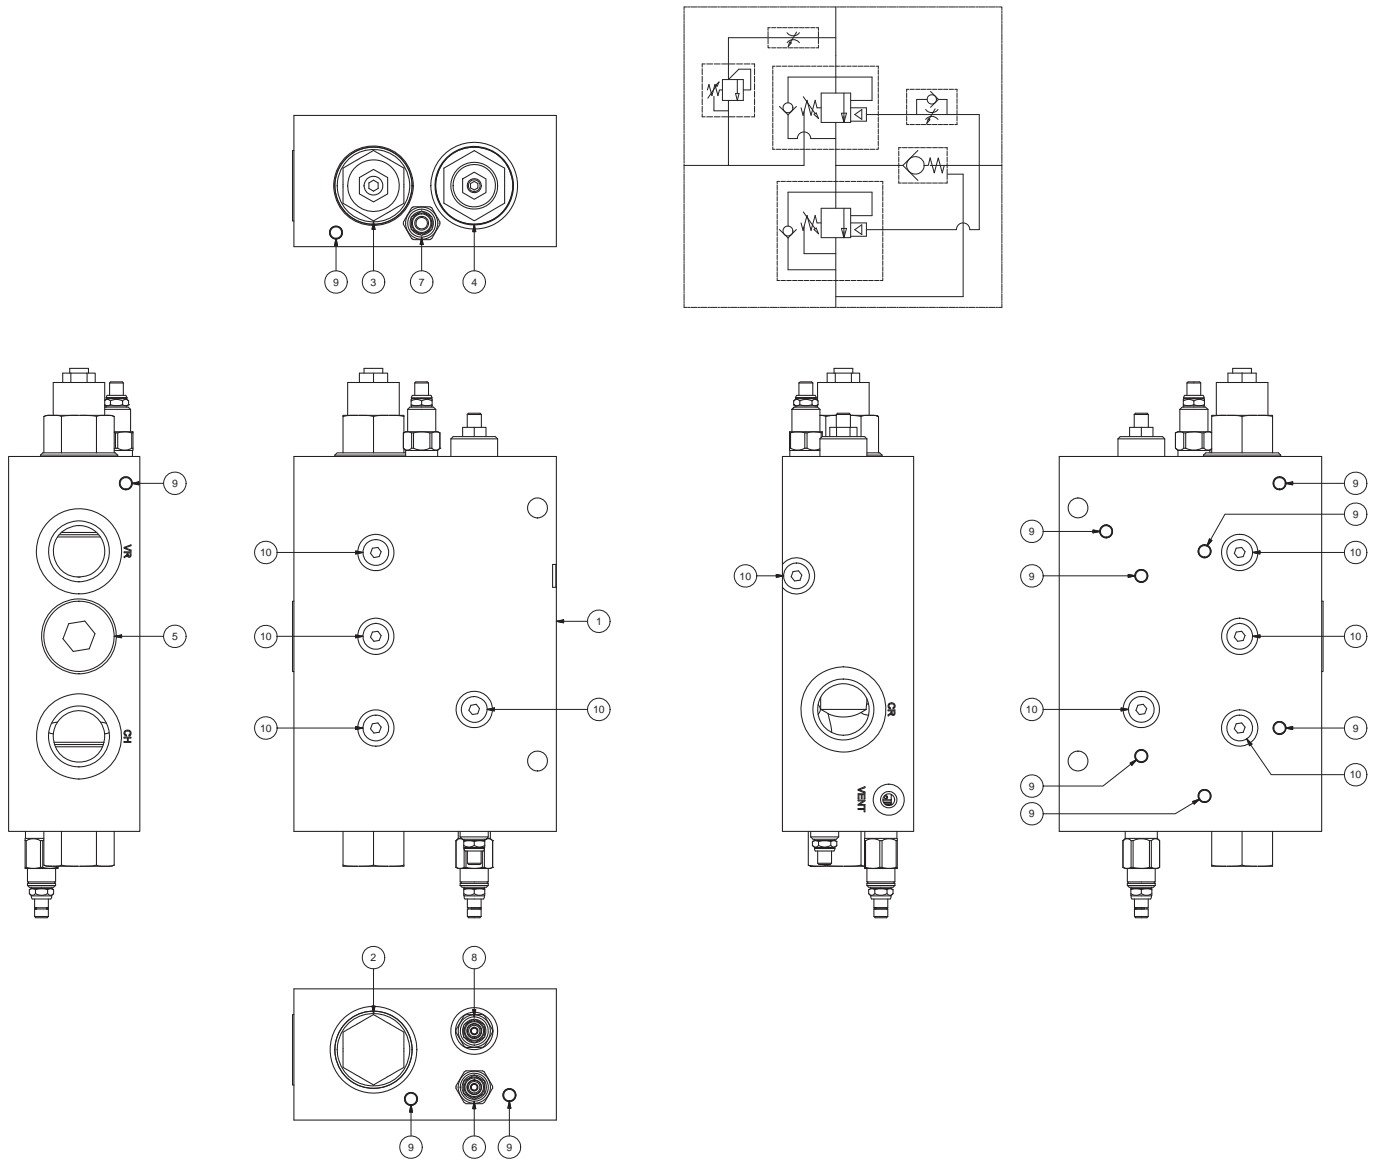

Manifold Assembly - Regen

Item	Part No.	Qty	Description	Item	Part No.	Qty	Description
	<b>584722</b>		<b>Manifold Assembly - Regen</b>				
1	584723	1	. Manifold, Regen	7	255143	1	. Flow Control Valve
2	251379	1	. Cartridge, Valve		242335	1	.. Seal Kit
3	251378	1	. Cartridge, Valve	8	234137	1	. Flow Control Valve
4	245797	1	. Cartridge, Valve		242335	1	.. Seal Kit
5	229389	1	. Fitting	9	2508541	11	. Plate
6	249674	1	. Cartridge, Valve	10	229383	9	. Fitting
	252416	1	.. Seal Kit				