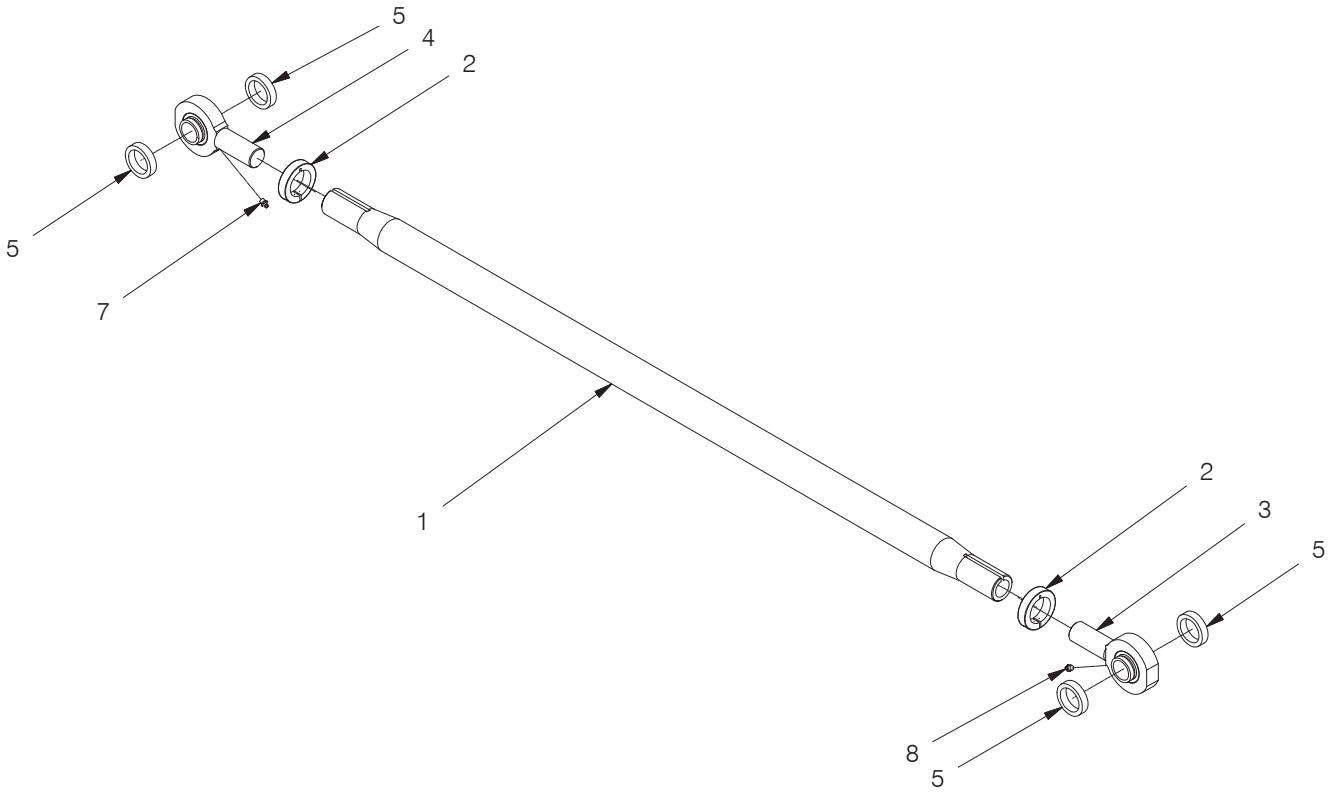

Rod Assembly, Axle 7-8

Item	Part No.	Qty	Description	Item	Part No.	Qty	Description
	584651		Rod Assembly, Axle 7-8	5	035-0551	4	. Seal, Spherical Bushing
1	584682	1	. Tube, Tie Rod	8	00191758	2	. Fitting
2	*a 070-0571	2	. Clamp, Rod				
3	*b 575635	1	. Bearing Assembly, RH Rod End				*a Use Loctite 277, PN 222689
4	*b 135-0373	1	. Bearing Assembly, LH Rod End				*b See Separate Coverage