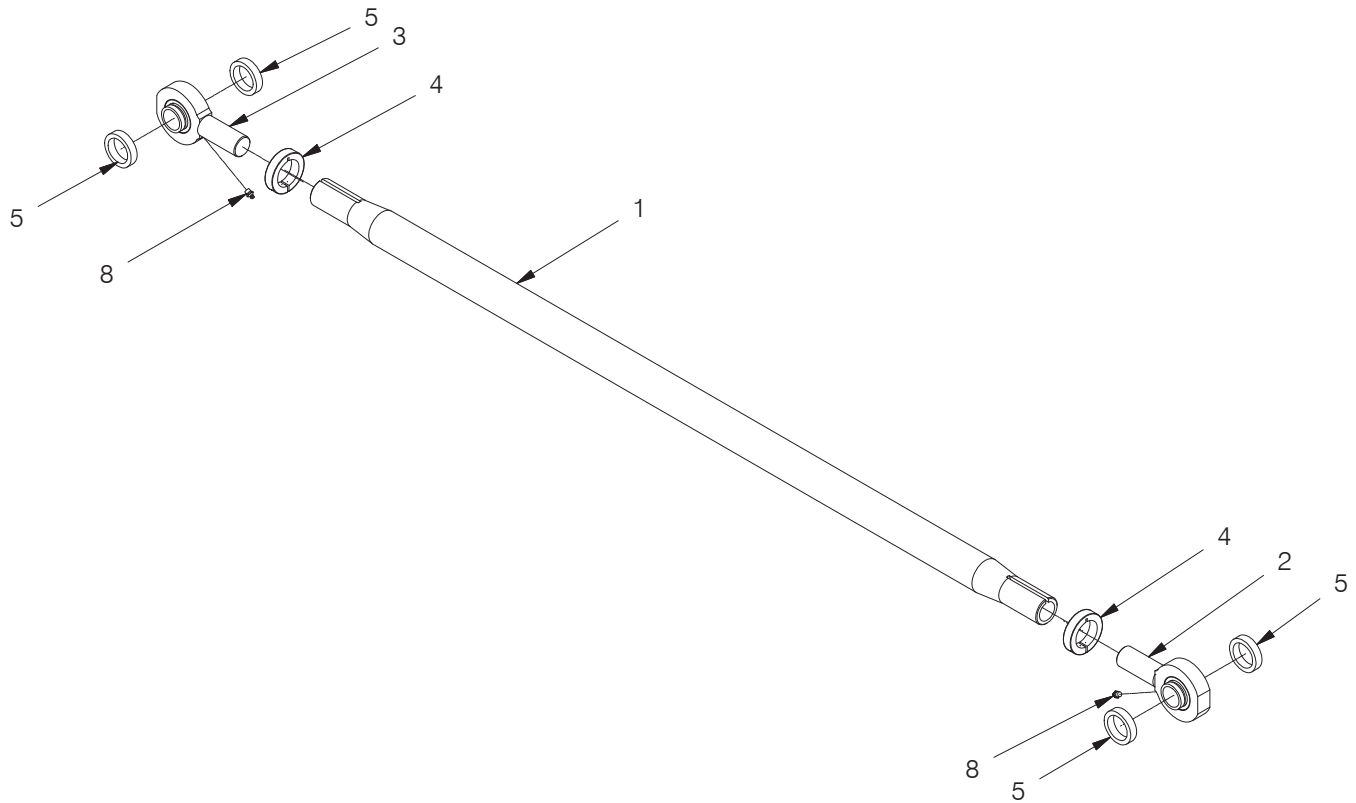

Rod Assembly, Axle 6-7

| Item | Part No. | Qty | Description | Item | Part No. | Qty | Description |
|------|---------------|-----|--------------------------------|------|-------------|-----|---------------------------|
| | 584650 | | Rod Assembly, Axle 6-7 | 4 | *a 070-0571 | 2 | . Clamp, Rod |
| 1 | 584681 | 1 | . Tube, Tie Rod | 5 | 035-0551 | 4 | . Seal, Spherical Bushing |
| 2 | *b 575635 | 1 | . Bearing Assembly, RH Rod End | 8 | 00191758 | 2 | . Fitting |
| 3 | *b 135-0373 | 1 | . Bearing Assembly, LH Rod End | | | | |

*a Use Loctite 277, PN 222689
 *b See Separate Coverage