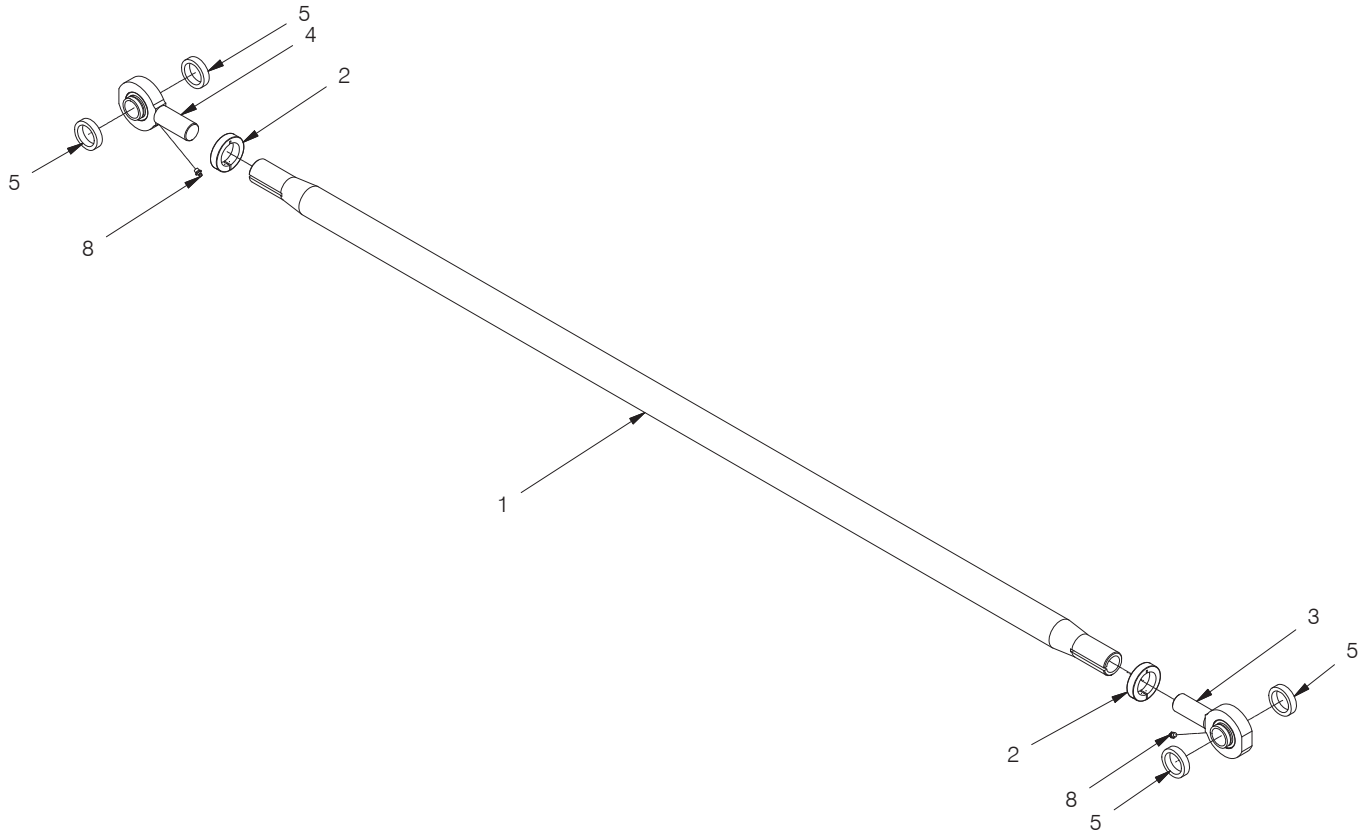

Rod Assembly, Axle 2-3

Item	Part No.	Qty	Description	Item	Part No.	Qty	Description
	584647		Rod Assembly, Axle 2-3	5	035-0551	4	. Seal, Spherical Bushing
1	584678	1	. Tube, Tie Rod	8	00191758	2	. Fitting, Lube
2	*a 070-0571	2	. Clamp, Rod				
3	*b 575635	1	. Bearing Assembly, RH Rod End				
4	*b 135-0373	1	. Bearing Assembly, LH Rod End				

*a Use Loctite 277, PN 222689
 *b See Separate Coverage