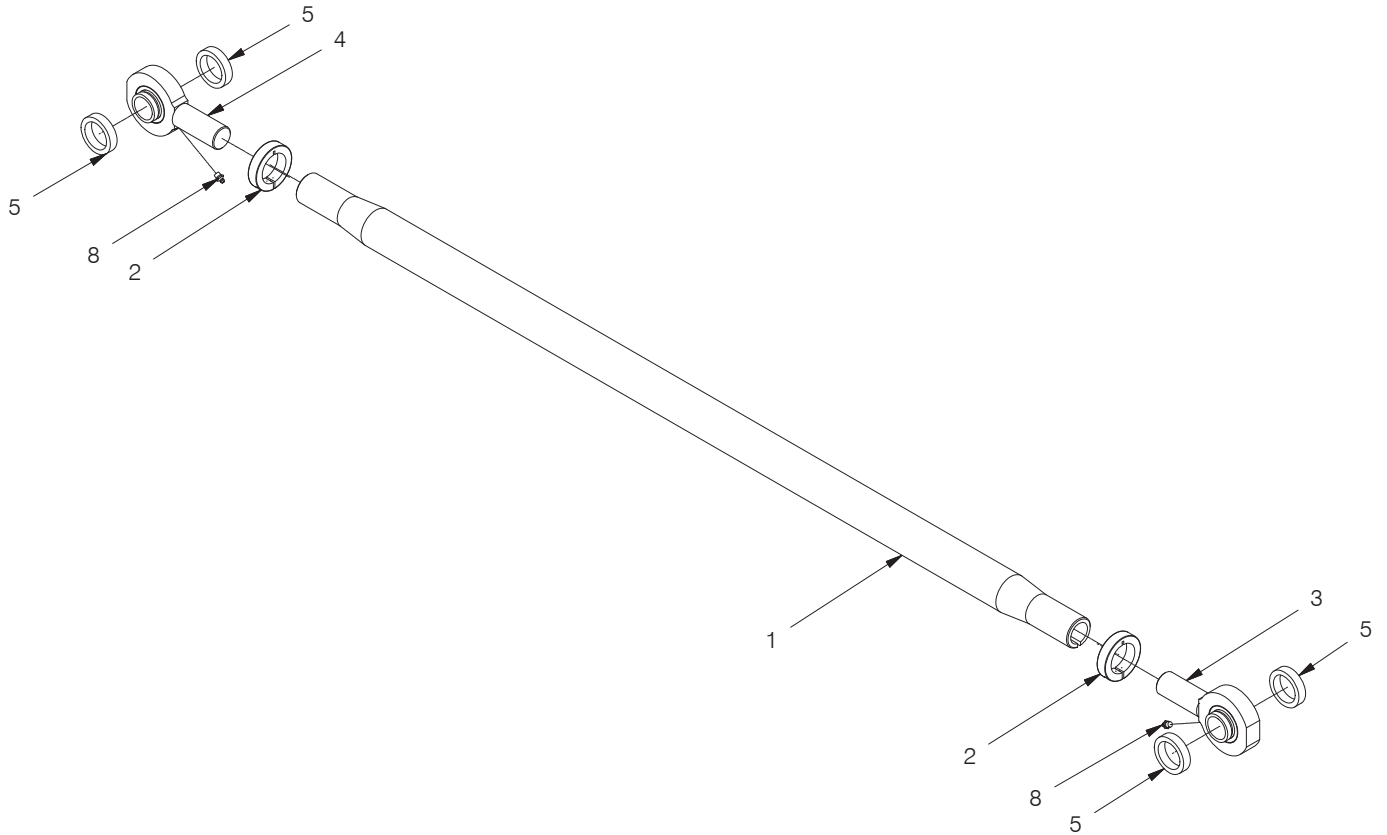

Rod Assembly, Axle 1-2

Item	Part No.	Qty	Description	Item	Part No.	Qty	Description
584646 Rod Assembly, Axle 1-2							
1	584677	1	. Tube, Tie Rod	5	035-0551	4	. Seal, Spherical Bushing
2	*a 070-0571	2	. Clamp, Rod	8	00191758	2	. Fitting, Lube
3	*b 575635	1	. Bearing Assembly, RH Rod End				
4	*b 135-0373	1	. Bearing Assembly, LH Rod End				
				*a	Use Loctite 277, PN 222689		
				*b	See Separate Coverage		