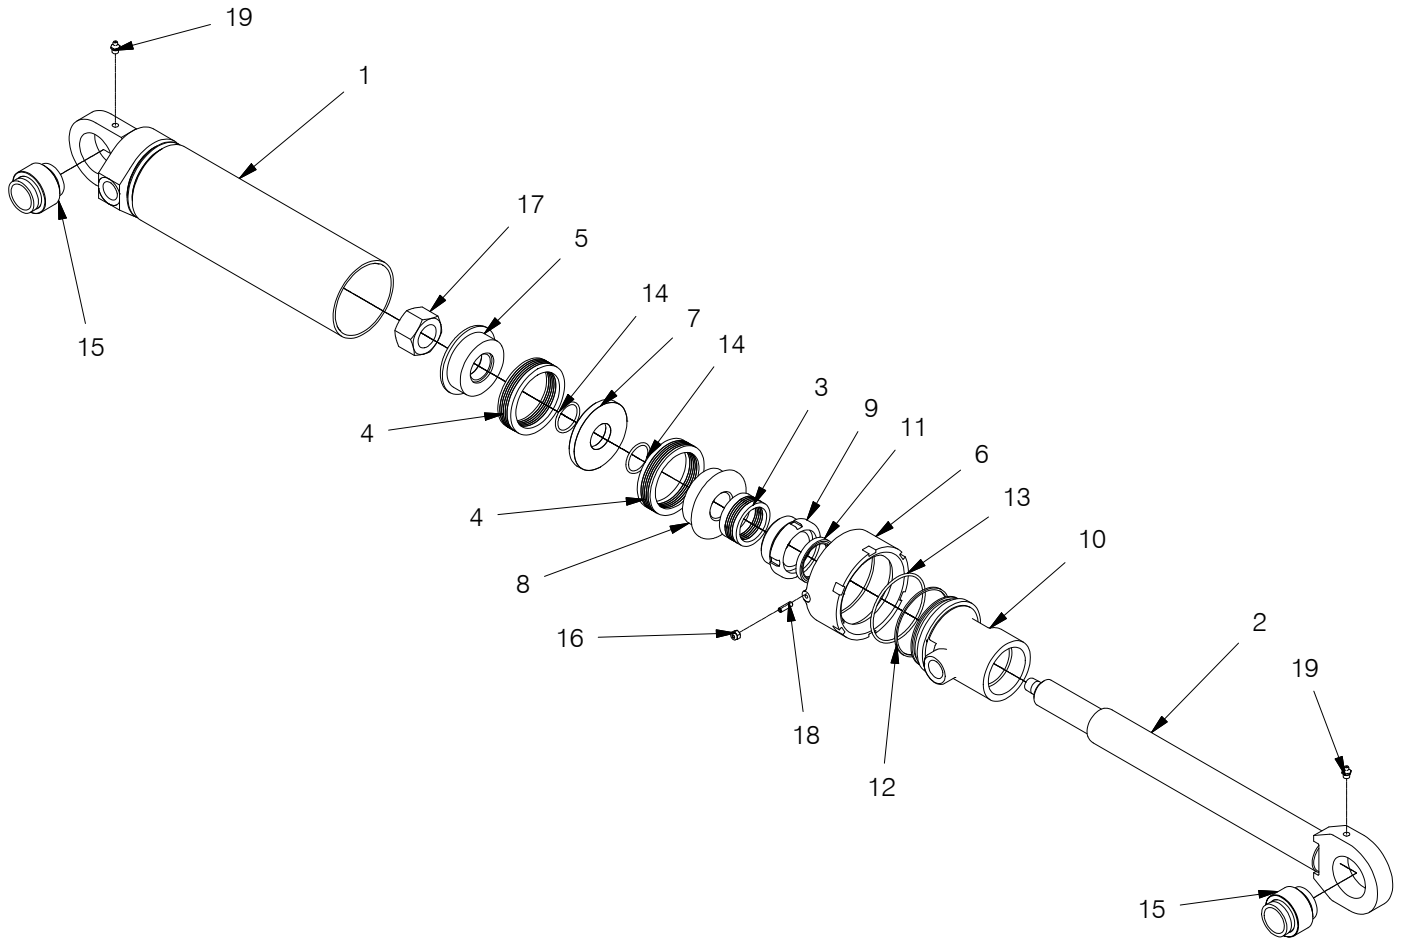

Steering Cylinder

Item	Part No.	Qty	Description	Item	Part No.	Qty	Description
584643 Cylinder Assembly, Steering				11	* 206346	1	. Wiper Ring
1	584653	1	. Barrel	12	* 206309	1	. Backup Ring
2	584658	1	. Stem	13	* 203531	1	. O-Ring
3	* 566434	1	. Packing, Stem	14	* 203446	2	. O-Ring
4	* 566427	2	. Packing	15	135-0372	2	. Bearing, Sealed Self Aligned
5	506562	1	. Piston	16	R13811189	1	. Locknut
6	505632	1	. Nut, Packing	17	236808	1	. Nut, Esna
7	505630	1	. Spacer, Piston	18	00102573	1	. Set Screw
8	505629	1	. Piston	19	00191758	2	. Fitting, Lube
9	505628	1	. Nut, Packing				
10	505626	1	. Packing Gland				* Included in Packing Kit 566408