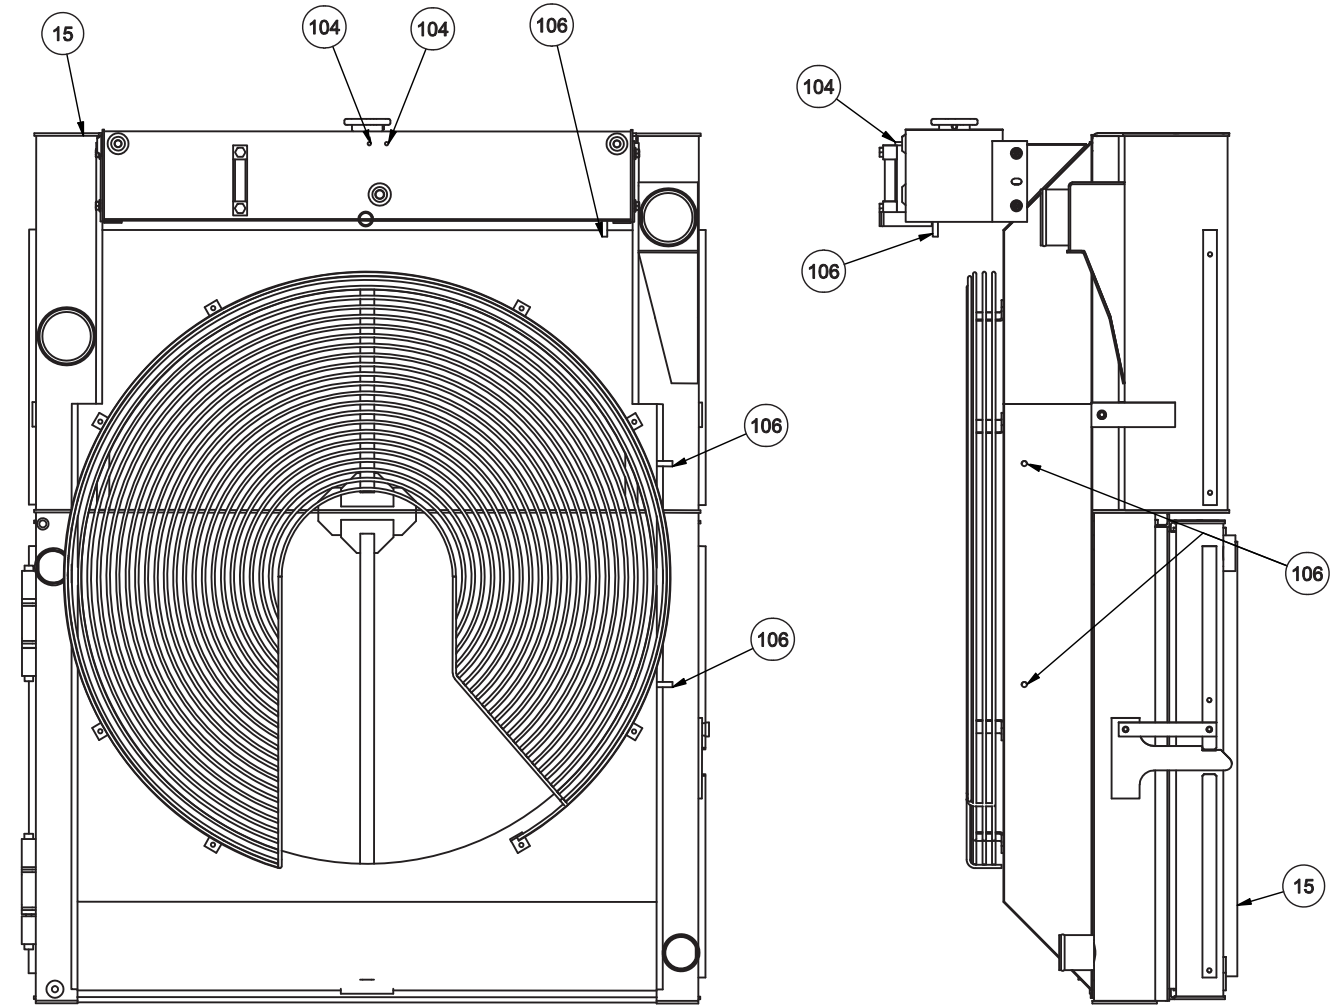

ITEM 5, 11, 14, 20, 24, 36,93 ARE NOT SHOWN

3

C-