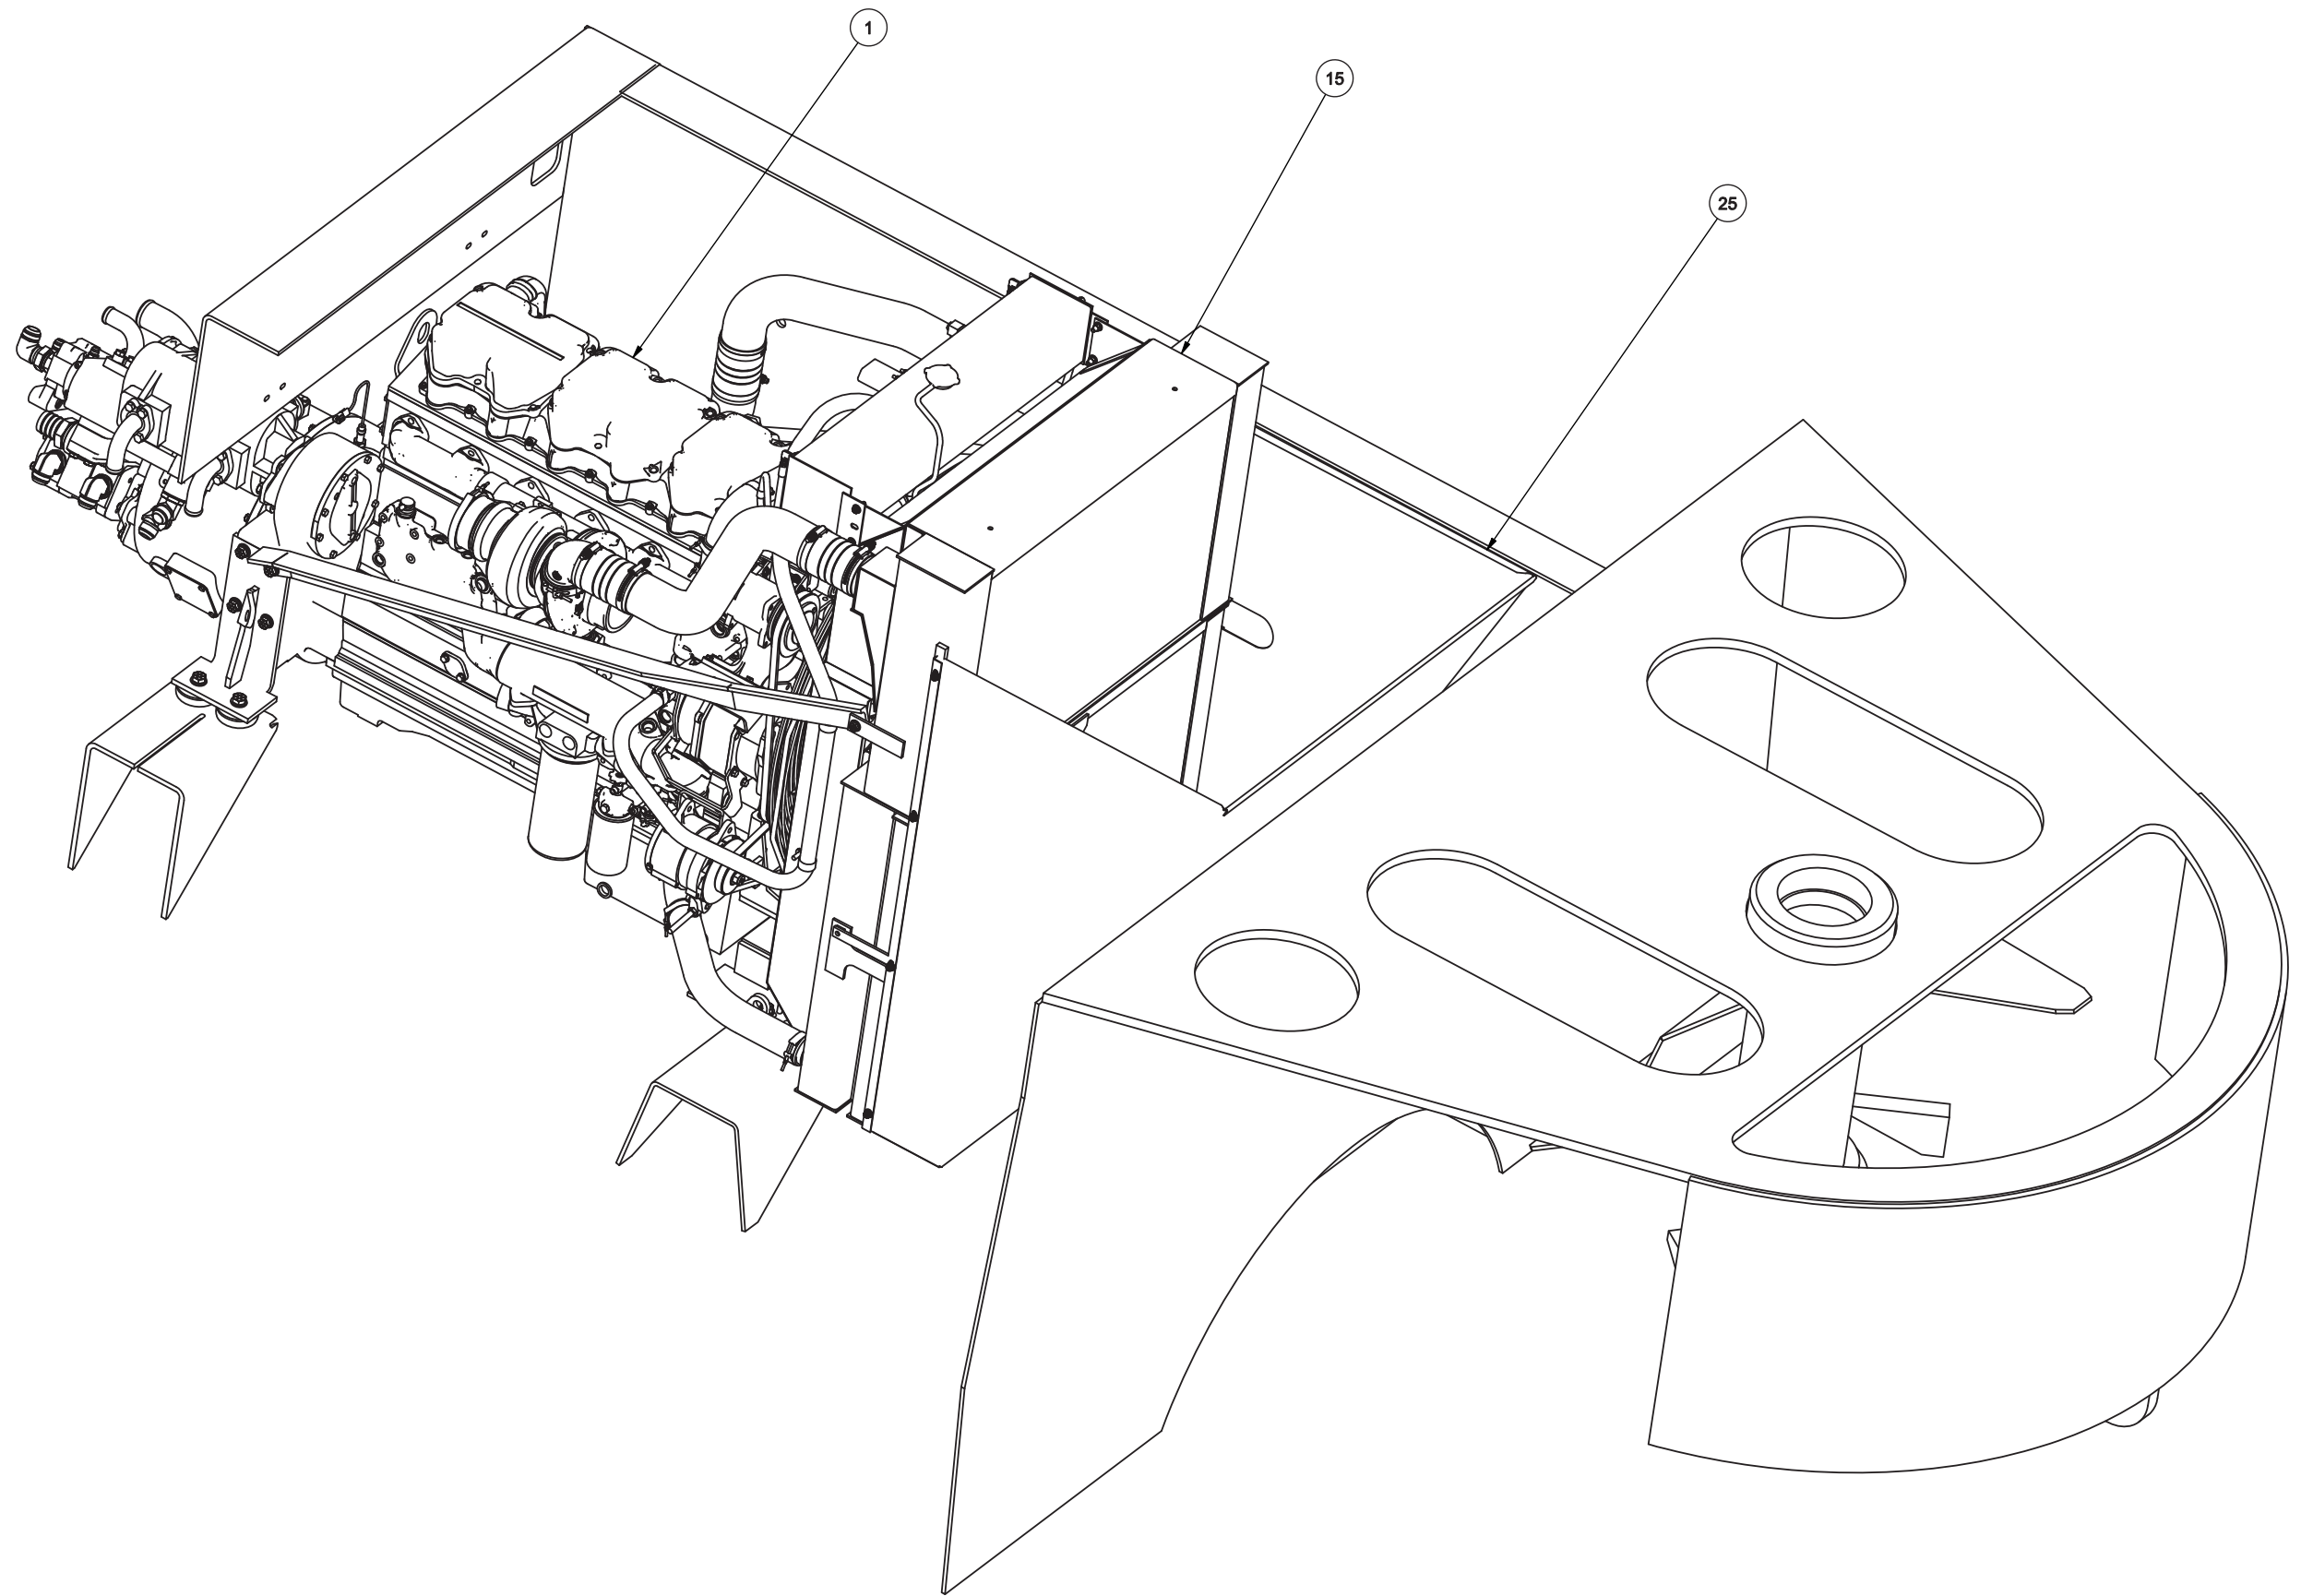

Power Unit

Item	Part No.	Qty	Description	Item	Part No.	Qty	Description
	584612		Power Unit				
1	* 255064	1	. Engine				
2	* 239794	1	. Converter	60	225369	6	. T-Bolt Clamp
3	* 245520	1	. Pump, Hydraulic	61	200454W	8	. Capscrew
	246783	1	. . Soft Goods Kit	62	205207	4	. Fitting
4	* 245519	1	. Pump, Tandem	63	23390	3	. Kit, Split Flange
5	570775	1	. Ring Gear Assembly		203523	1	. . O-Ring
	237315	96	. . Washer, Belleville		209539	2	. . Clamp Half
	237316	24	. . Nut	64	221758	1	. Fitting
	570735	1	. . Ring Gear	65	209805	1	. Fitting
	570776	24	. . Stud	66	225022	1	. Fitting
6	* 255117	1	. Pump, Tandem	67	209714	2	. Fitting
	255298	1	. . Seal Kit	68	209406	4	. Fitting
	255299	1	. . Service Kit	69	217657	2	. Fitting
7	225544	3	. V-Belt, Fan Drive	70	209752	1	. Fitting
8	234497	8	. Vibration Dampener	71	209083	1	. Fitting
9	505499	3	. Gasket	72	11767	4	. Kit, Split Flange
10	539968	2	. Sleeve ,Pump		203516	1	. . O-Ring
11	529449	1	. Wire Assembly,Ground	73	212187	1	. Fitting
12	508487	1	. Pipe, Adapter	74	243589	2	. Fitting
13	239826	1	. Compressor	75	209505	2	. Fitting
14	* 576920	1	. Oil Fill Installation	76	210011	1	. Fitting
15	* 246855	1	. Radiator W/Cac	77	R238535	1	. Breather
16	580023	1	. Speed Sensor Assembly	78	162572W	8	. Capscrew
17	246987	1	. Fan	79	223794	1	. Fitting
18	243488	4	. Connector	80	221186	1	. Fitting
19	243489	8	. Clamp	81	R13811082	4	. Capscrew
20	579871	1	. Wire Harness, ECM	82	203274	2	. Shutoff Valve
21	239979	1	. Bracket, Adapter	83	221499W	7	. Capscrew
22	576711	1	. Engine Mt Weldment	84	Y17C-0624	2	. Capscrew
23	576717	1	. Engine Mt Weldment	85	R13801813	4	. Capscrew
24	576723	1	. Wire Harness	86	209504	1	. Fitting
25	580587	1	. Air Scoop Weldment	87	R13811039	4	. Capscrew
26	557835	1	. Bracket Assembly	88	221569W	2	. Capscrew
27	584887	1	. Tube,Alum	89	R13801850	1	. Capscrew
28	584888	1	. Tube,Alum	90	R14589	2	. Bracket
29	576757	1	. Elbow, Reducer	91	223654	16	. Locknut
30	582841	1	. Plate, Guard	92	243553	1	. Fitting
31	234899	1	. V-Belt	93	* 576917	1	. Dipstick & Hsg Installation
32	584886	1	. Bracket	94	244427	1	. Spacer, Fan
33	223427	39	. Flat Washer	96	* 248990	1	. Pump
34	R13812514	10	. Lockwasher	97	221657W	2	. Capscrew
35	224816	3	. Clamp	98	00103339	2	. Flat Washer
36	580428	1	. Engine Configuration	99	00106267	10	. Flat Washer
37	209758	3	. Fitting	100	134328W	14	. Capscrew
38	R13809931	2	. T-Bolt Clamp	101	201568	14	. Lockwasher
39	14699	1	. Fitting	102	R13812516	12	. Lockwasher
40	Y17C-1024	4	. Capscrew	103	209579	2	. Clamp
41	580509	1	. Tube Weldment	104	R1936499	2	. Stud, Weld
42	584891	1	. Angle,Mounting	105	207851	1	. Hose Assembly
43	584892	1	. Angle,Mounting	106	R1313986	3	. Stud, Weld
44	230866	1	. V-Belt	107	R13811189	2	. Locknut
45	240144	1	. Adapter, Pump	108	R13811193	2	. Locknut
46	240145	1	. Sleeve Assembly	109	234218	1	. Jam Nut
47	201458	1	. Fitting	110	580273	1	. Engine Mt Weldment,LH
48	R13802628	4	. Flat Washer	111	249539	1	. Heater, Engine
49	209490	3	. Fitting	112	203519	1	. O-Ring
50	221666W	8	. Capscrew	113	210234	1	. Hose Assembly
51	00106268	12	. Flat Washer	114	209949	1	. Hose Assembly
52	578361	16	. Flat Washer	115	225829	8'	. Hose, Radiator
53	223188	16	. Locknut	116	209700	3	. Clamp
55	Y17C-1028	8	. Capscrew	117	R12968265	1	. Cap, Radiator
56	223694	12	. Lockwasher				
57	211791	10'	. Hose, Radiator				
58	219460	1'	. Hose, Radiator				
59	225370	2	. T-Bolt Clamp				

* See Separate Coverage