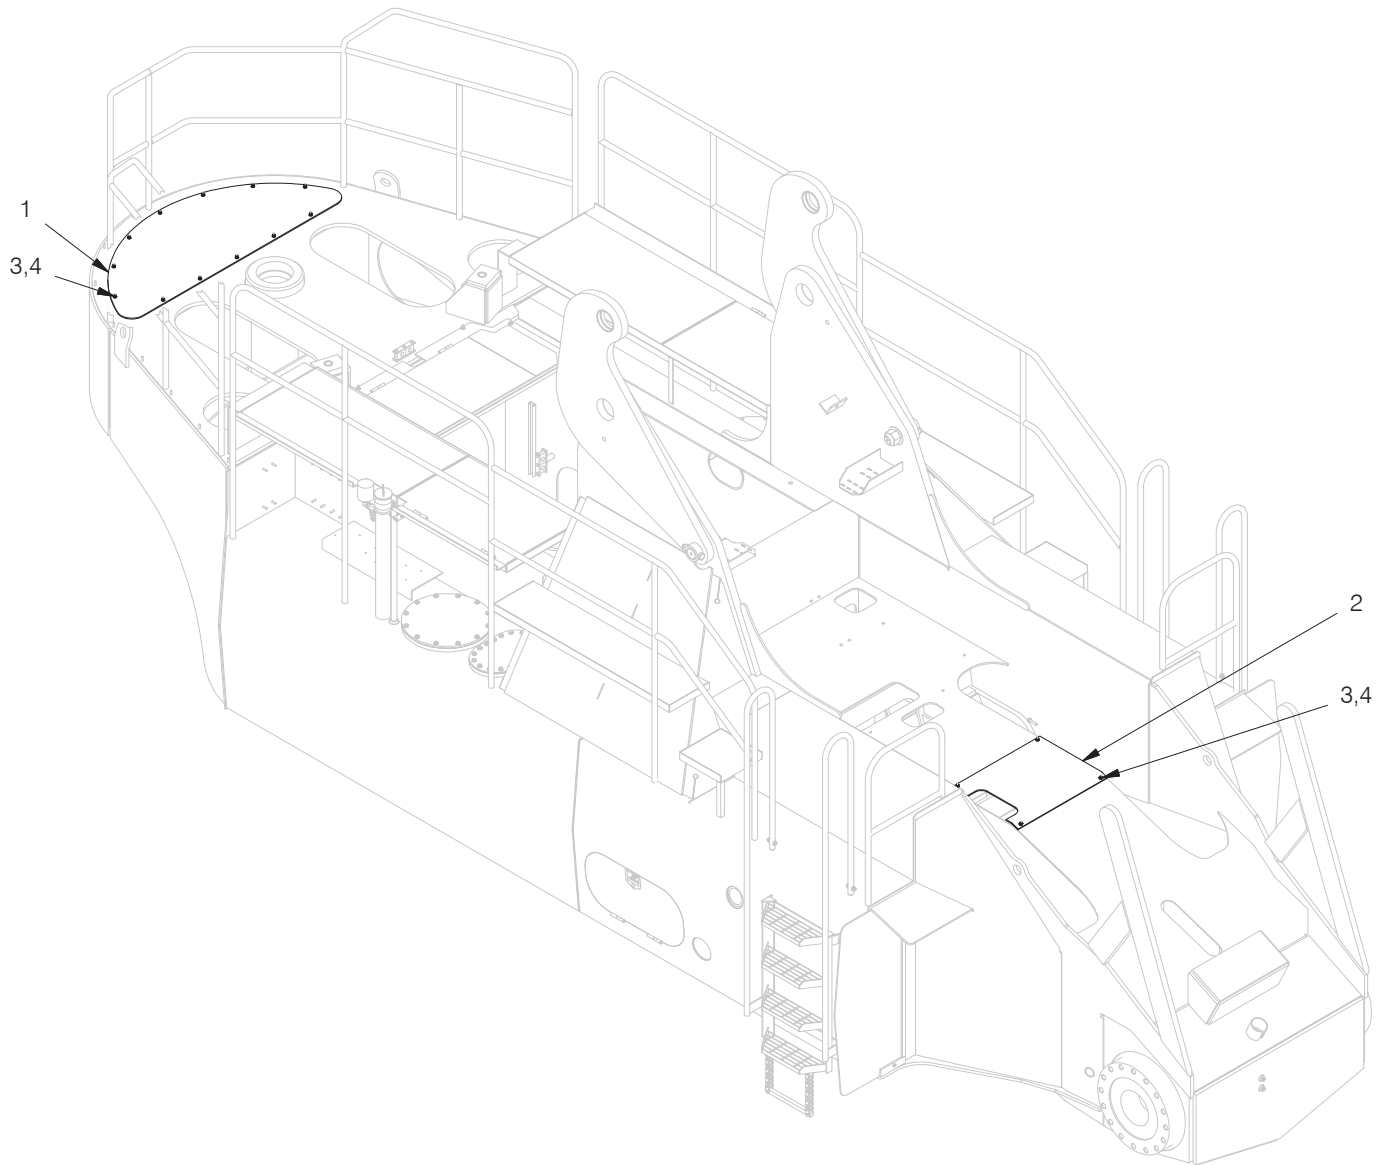

Misc Covers

Item	Part No.	Qty	Description	Item	Part No.	Qty	Description
	584606		Misc Covers				
1	562824	1	. Plate, Cover	3	R13811447	16	. Flat Washer
2	567174	1	. Plate, Cover	4	R13811191	16	. Locknut