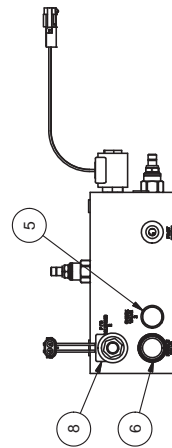

Hydraulic Manifold Assembly

Hydraulic Manifold Assembly

Item	Part No.	Qty	Description	Item	Part No.	Qty	Description
	584521		Manifold Assembly, Hydraulic				
1	584522	1	. Manifold, Aluminum		242335	1	.. Seal Kit
2	233943	1	. Cartridge, Valve	7	249964	1	. Cartridge, Valve
	242335	1	.. Seal Kit		251383	1	.. Seal Kit
3	229046	1	. Cartridge, Valve	8	249965	1	. Cartridge, Valve
	242335	1	.. Seal Kit		251383	1	.. Seal Kit
4	235622	1	. Cartridge, Valve	9	250365	2	. Cartridge, Valve
	242101	1	.. Seal Kit		250589	1	.. Coil
5	244835	2	. Cartridge, Valve		250590	1	.. Seal Kit
	242335	1	.. Seal Kit	10	229383	3	. Fitting
6	242225	2	. Cartridge, Valve	11	235387	3	. Fitting
				12	R14038	1	. Coupler, Male

ANSI SYMBOL

NOTE:
PLUG ALL OPEN PORTS FOR STORAGE OR SHIPPING.