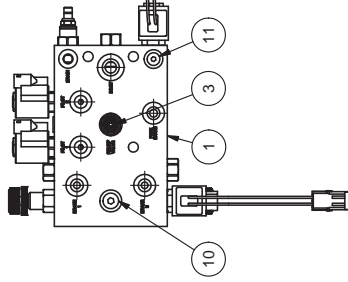

Hydraulic Manifold Assembly

Hydraulic Manifold Assembly

Item	Part No.	Qty	Description	Item	Part No.	Qty	Description
	584521		Manifold Assembly, Hydraulic				
1	584522	1	. Manifold, Aluminum		242335	1	.. Seal Kit
2	233943	1	. Cartridge, Valve	7	249964	1	. Cartridge, Valve
	242335	1	.. Seal Kit		251383	1	.. Seal Kit
3	229046	1	. Cartridge, Valve	8	249965	1	. Cartridge, Valve
	242335	1	.. Seal Kit		251383	1	.. Seal Kit
4	235622	1	. Cartridge, Valve	9	250365	2	. Cartridge, Valve
	242101	1	.. Seal Kit		250589	1	.. Coil
5	244835	2	. Cartridge, Valve		250590	1	.. Seal Kit
	242335	1	.. Seal Kit	10	229383	3	. Fitting
6	242225	2	. Cartridge, Valve	11	235387	3	. Fitting
				12	R14038	1	. Coupler, Male

ANSI SYMBOL

NOTE:
PLUG ALL OPEN PORTS FOR STORAGE OR SHIPPING.