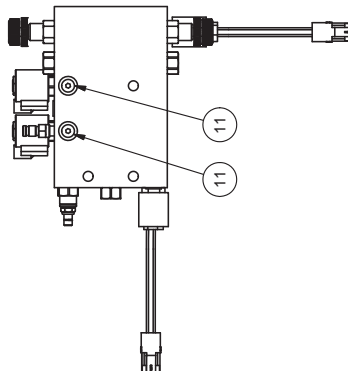

Hydraulic Manifold Assembly

Hydraulic Manifold Assembly

Item	Part No.	Qty	Description	Item	Part No.	Qty	Description
	584521		Manifold Assembly, Hydraulic				
1	584522	1	. Manifold, Aluminum		242335	1	.. Seal Kit
2	233943	1	. Cartridge, Valve	7	249964	1	. Cartridge, Valve
	242335	1	.. Seal Kit		251383	1	.. Seal Kit
3	229046	1	. Cartridge, Valve	8	249965	1	. Cartridge, Valve
	242335	1	.. Seal Kit		251383	1	.. Seal Kit
4	235622	1	. Cartridge, Valve	9	250365	2	. Cartridge, Valve
	242101	1	.. Seal Kit		250589	1	.. Coil
5	244835	2	. Cartridge, Valve		250590	1	.. Seal Kit
	242335	1	.. Seal Kit	10	229383	3	. Fitting
6	242225	2	. Cartridge, Valve	11	235387	3	. Fitting
				12	R14038	1	. Coupler, Male

ANSI SYMBOL

NOTE:
PLUG ALL OPEN PORTS FOR STORAGE OR SHIPPING.