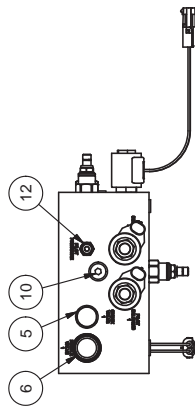

Hydraulic Manifold Assembly

Hydraulic Manifold Assembly

Item	Part No.	Qty	Description	Item	Part No.	Qty	Description
	584521		Manifold Assembly, Hydraulic				
1	584522	1	. Manifold, Aluminum		242335	1	.. Seal Kit
2	233943	1	. Cartridge, Valve	7	249964	1	. Cartridge, Valve
	242335	1	.. Seal Kit		251383	1	.. Seal Kit
3	229046	1	. Cartridge, Valve	8	249965	1	. Cartridge, Valve
	242335	1	.. Seal Kit		251383	1	.. Seal Kit
4	235622	1	. Cartridge, Valve	9	250365	2	. Cartridge, Valve
	242101	1	.. Seal Kit		250589	1	.. Coil
5	244835	2	. Cartridge, Valve		250590	1	.. Seal Kit
	242335	1	.. Seal Kit	10	229383	3	. Fitting
6	242225	2	. Cartridge, Valve	11	235387	3	. Fitting
				12	R14038	1	. Coupler, Male

ANSI SYMBOL

NOTE:
PLUG ALL OPEN PORTS FOR STORAGE OR SHIPPING.