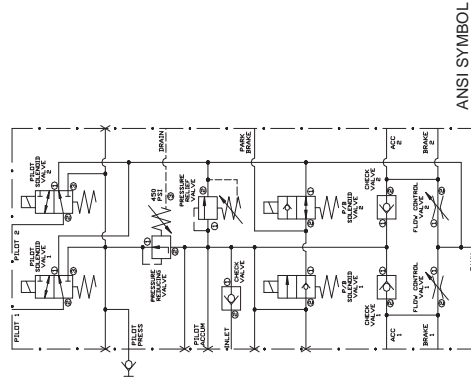

Hydraulic Manifold Assembly

Hydraulic Manifold Assembly

Item	Part No.	Qty	Description	Item	Part No.	Qty	Description
	584521		Manifold Assembly, Hydraulic				
1	584522	1	. Manifold, Aluminum		242335	1	.. Seal Kit
2	233943	1	. Cartridge, Valve	7	249964	1	. Cartridge, Valve
	242335	1	.. Seal Kit		251383	1	.. Seal Kit
3	229046	1	. Cartridge, Valve	8	249965	1	. Cartridge, Valve
	242335	1	.. Seal Kit		251383	1	.. Seal Kit
4	235622	1	. Cartridge, Valve	9	250365	2	. Cartridge, Valve
	242101	1	.. Seal Kit		250589	1	.. Coil
5	244835	2	. Cartridge, Valve		250590	1	.. Seal Kit
	242335	1	.. Seal Kit	10	229383	3	. Fitting
6	242225	2	. Cartridge, Valve	11	235387	3	. Fitting
				12	R14038	1	. Coupler, Male

ANSI SYMBOL

NOTE:
PLUG ALL OPEN PORTS FOR STORAGE OR SHIPPING.