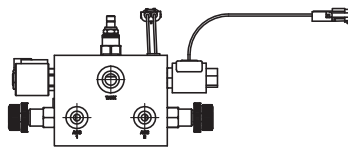

Hydraulic Manifold Assembly

Hydraulic Manifold Assembly

Item	Part No.	Qty	Description	Item	Part No.	Qty	Description
	584521		Manifold Assembly, Hydraulic				
1	584522	1	. Manifold, Aluminum		242335	1	.. Seal Kit
2	233943	1	. Cartridge, Valve	7	249964	1	. Cartridge, Valve
	242335	1	.. Seal Kit		251383	1	.. Seal Kit
3	229046	1	. Cartridge, Valve	8	249965	1	. Cartridge, Valve
	242335	1	.. Seal Kit		251383	1	.. Seal Kit
4	235622	1	. Cartridge, Valve	9	250365	2	. Cartridge, Valve
	242101	1	.. Seal Kit		250589	1	.. Coil
5	244835	2	. Cartridge, Valve		250590	1	.. Seal Kit
	242335	1	.. Seal Kit	10	229383	3	. Fitting
6	242225	2	. Cartridge, Valve	11	235387	3	. Fitting
				12	R14038	1	. Coupler, Male

ANSI SYMBOL

NOTE:
PLUG ALL OPEN PORTS FOR STORAGE OR SHIPPING.