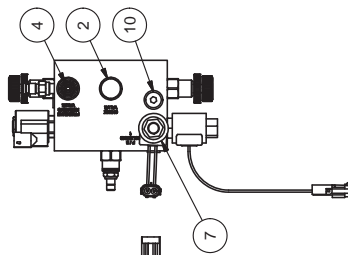

Hydraulic Manifold Assembly

Hydraulic Manifold Assembly

Item	Part No.	Qty	Description	Item	Part No.	Qty	Description
	584521		Manifold Assembly, Hydraulic				
1	584522	1	. Manifold, Aluminum		242335	1	.. Seal Kit
2	233943	1	. Cartridge, Valve	7	249964	1	. Cartridge, Valve
	242335	1	.. Seal Kit		251383	1	.. Seal Kit
3	229046	1	. Cartridge, Valve	8	249965	1	. Cartridge, Valve
	242335	1	.. Seal Kit		251383	1	.. Seal Kit
4	235622	1	. Cartridge, Valve	9	250365	2	. Cartridge, Valve
	242101	1	.. Seal Kit		250589	1	.. Coil
5	244835	2	. Cartridge, Valve		250590	1	.. Seal Kit
	242335	1	.. Seal Kit	10	229383	3	. Fitting
6	242225	2	. Cartridge, Valve	11	235387	3	. Fitting
				12	R14038	1	. Coupler, Male

ANSI SYMBOL

NOTE:
PLUG ALL OPEN PORTS FOR STORAGE OR SHIPPING.