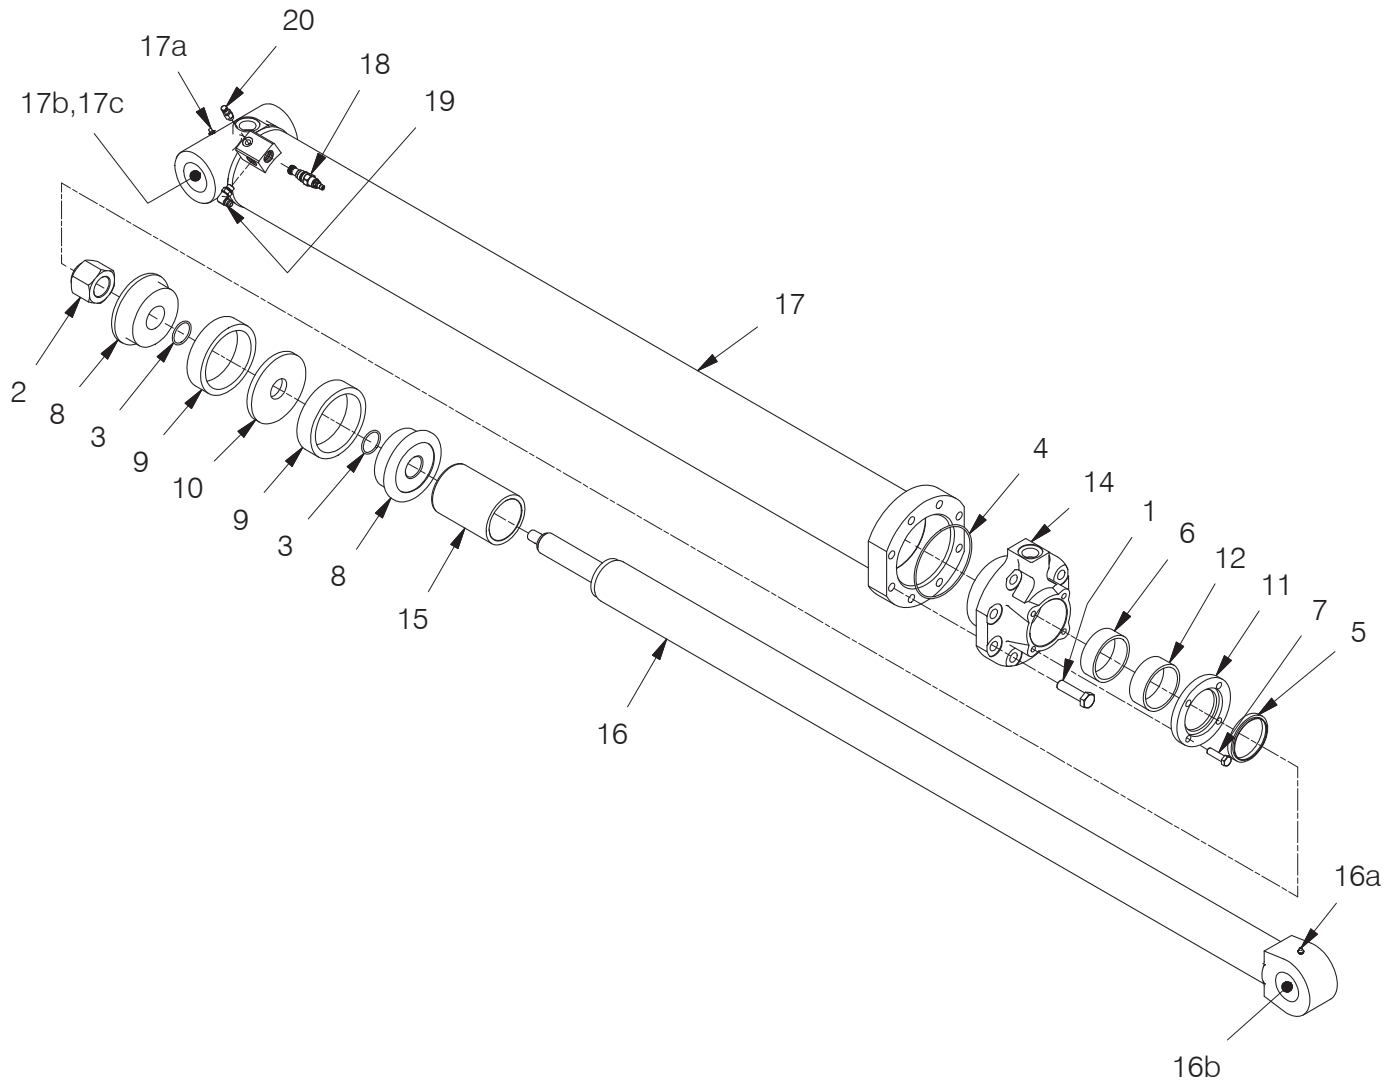

Cylinder Assembly

Item	Part No.	Qty	Description	Item	Part No.	Qty	Description
	<b>584492</b>		<b>Cylinder Assembly</b>				
1	221660W	8	. Capscrew	15	574870	1	. Spacer, Cylinder
2	219929	1	. Nut, Esna	16	574868	1	. Stem & Eye Assembly
3	* 203515	2	. O-Ring	16a	00191758	1	.. Fitting, Lube
4	* 203549	1	. O-Ring	16ab	505603	1	.. Bushing
5	* 206431	1	. Wiper Ring	17	584493	1	. Barrel & Eye Assembly
6	* 566437	1	. Packing, Stem	17a	00191758	1	.. Fitting, Lube
7	220875	4	. Capscrew	17b	505206	2	.. Bushing
8	505612	2	. Piston	17c	505440	1	.. Spacer
9	* 566429	2	. Packing	18	250152	1	. Cartridge, Valve
10	505614	1	. Spacer, Piston		242335	1	.. Seal Kit
11	505656	1	. Retainer, Stem Pkg	19	R13801972	1	. Fitting
12	505657	1	. Bushing	20	R14040	1	. Coupler, Male
14	535892	1	. Packing Gland				

\* Included in 566413 Packing Kit