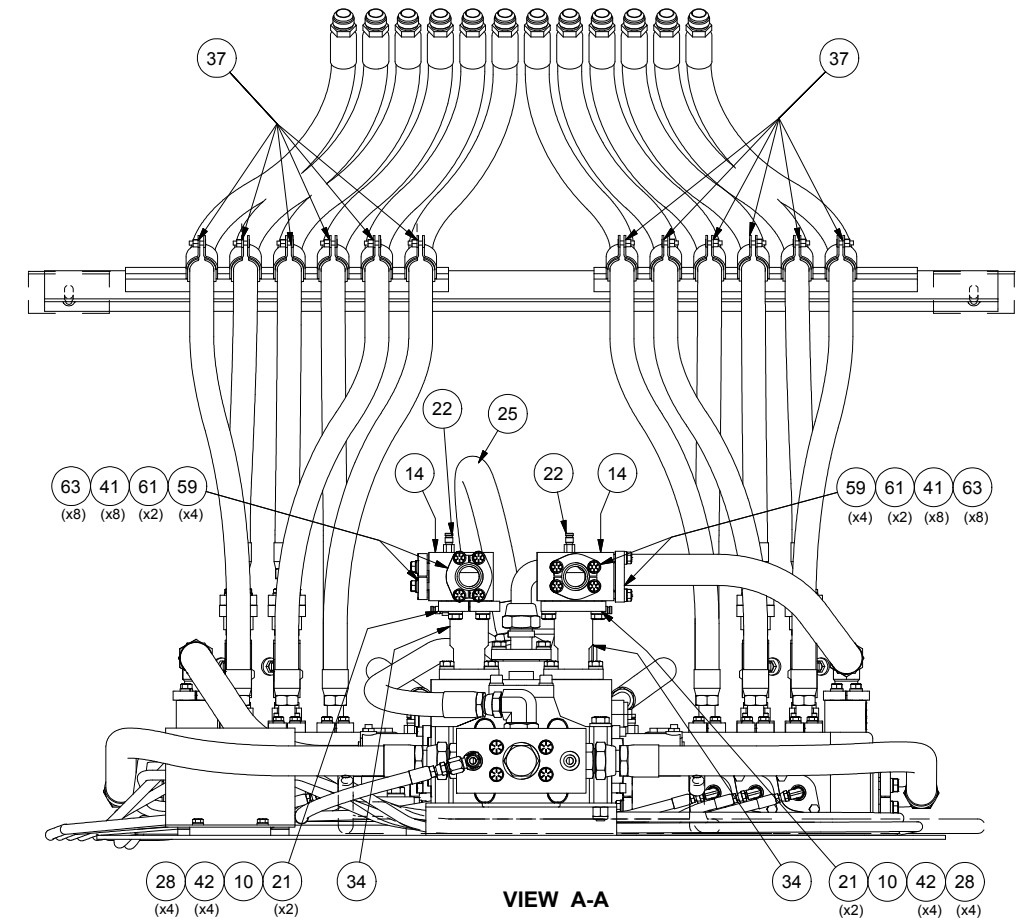

Valve Module

Valve Module

Item	Part No.	Qty	Description	Item	Part No.	Qty	Description
	584393		Valve Module				
1	581227	1	. Valve Plate	55	223784	12	. Fitting
2	* 234990	1	. Valve, Flow Amplifier	56	248284	4	. Fitting
3	* 236721	2	. Valve Assembly	57	231155	1	. Hose Assembly
4	* 250637	1	. Valve	58	209423	2	. Fitting
5	580018	1	. Manifold	59	209536	20	. Clamp Half
6	R13811135	3	. Capscrew	60	225107	2	. Fitting
7	R13806986	3	. Flat Washer	61	203446	10	. O-Ring
8	R13811195	3	. Locknut	62	R13811063	8	. Capscrew
9	R13811089	4	. Capscrew	63	201568	40	. Lockwasher
10	203519	4	. O-Ring	64	221569W	2	. Capscrew
11	245846	2	. Check Valve	65	580467	1	. Plate, Tap Pad
12	221630W	6	. Capscrew	66	220427	4	. Fitting
13	209619	2	. Fitting	67	251373	4	. Fitting
14	522589	2	. Manifold	68	21199	4	. Flow Control Valve
16	580019	1	. Plate, Flange	69	227384	8	. Fitting
17	209535	30	. Clamp Half	70	240720	1	. Hose Assembly
18	203443	19	. O-Ring	71	232972	1	. Hose Assembly
19	221499W	60	. Capscrew	72	240510	1	. Hose Assembly
20	201567	60	. Lockwasher	73	237813	1	. Hose Assembly
21	209538	4	. Clamp Half	74	233001	1	. Hose Assembly
22	R14040	4	. Coupler, Male	75	235328	1	. Hose Assembly
23	230757	2	. Hose Assembly	76	244970	1	. Hose Assembly
24	231136	1	. Hose Assembly	77	243759	1	. Hose Assembly
25	226567	1	. Hose Assembly	78	240508	1	. Hose Assembly
26	209139	1	. Fitting	79	240509	1	. Hose Assembly
27	224780	2	. Fitting	80	13644	1	. Hose Assembly
28	234665	44	. Lockwasher	81	249799	1	. Hose Assembly
29	228040	2	. Coupler, Male	82	249797	1	. Hose Assembly
30	234657	1	. Hose Assembly	83	240191	1	. Hose Assembly
31	225128	2	. Fitting	84	240189	1	. Hose Assembly
32	527371	1	. Manifold	85	249796	1	. Hose Assembly
33	209537	16	. Clamp Half	86	245893	1	. Hose Assembly
34	522604	2	. Fitting	87	245892	1	. Hose Assembly
35	570442	1	. Clamp/Channel	88	R13810998	4	. Capscrew
36	224417	1	. Clamp	89	R13811443	4	. Flat Washer
37	231248	12	. Clamp	90	225611	16	. Lockwasher
38	R13811451	4	. Flat Washer	91	00426371	16	. Capscrew
39	R13811193	2	. Locknut	92	223929	12	. Fitting
40	237478	1	. Hose Assembly	93	R13801972	1	. Fitting
41	134328W	32	. Capscrew	94	14248	3	. Fitting
42	200454W	36	. Capscrew	95	520145	1	. Fitting
43	00103325	6	. Lockwasher	96	556099	1	. Fitting
44	227251	6	. Hose Assembly	97	522453	2	. Tube Assembly
45	255269	4	. Hose Assembly	98	214954	2	. Fitting
46	203516	9	. O-Ring	99	214955	4	. Fitting
47	R13811084	4	. Capscrew	100	584827	1	. Plate, Guard
48	221140	1	. Fitting	101	565611	1	. Bar
49	R13811054	3	. Capscrew	102	162572W	2	. Capscrew
50	R13811448	3	. Flat Washer				
51	223783	1	. Fitting				* See Separate Coverage
52	580342	1	. Valve Body				
53	249517	4	. Cartridge, Valve				
	251384	1	.. Coil Nut				
	255310	1	.. Seal Kit				
54	226904	1	. Fitting				