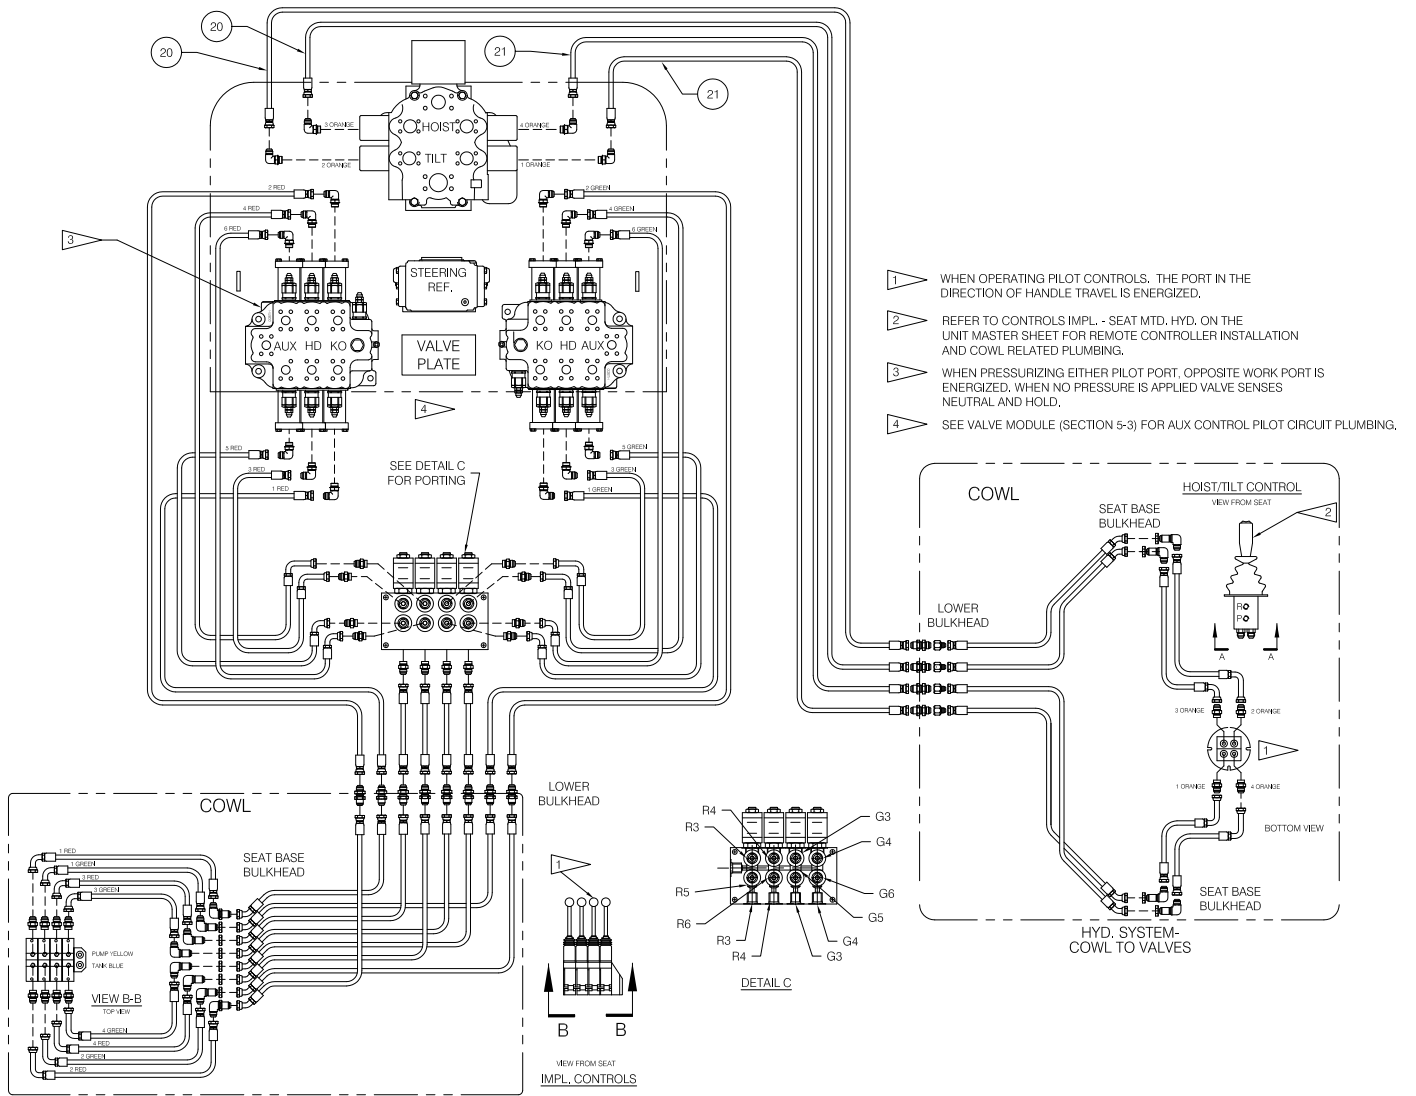

Hydraulic System - Cowl to Valves

Item	Part No.	Qty	Description	Item	Part No.	Qty	Description
584392 Hydraulic System - Cowl To Valves							
20	250443	2	. Hose Assembly				
21	250445	2	. Hose Assembly				