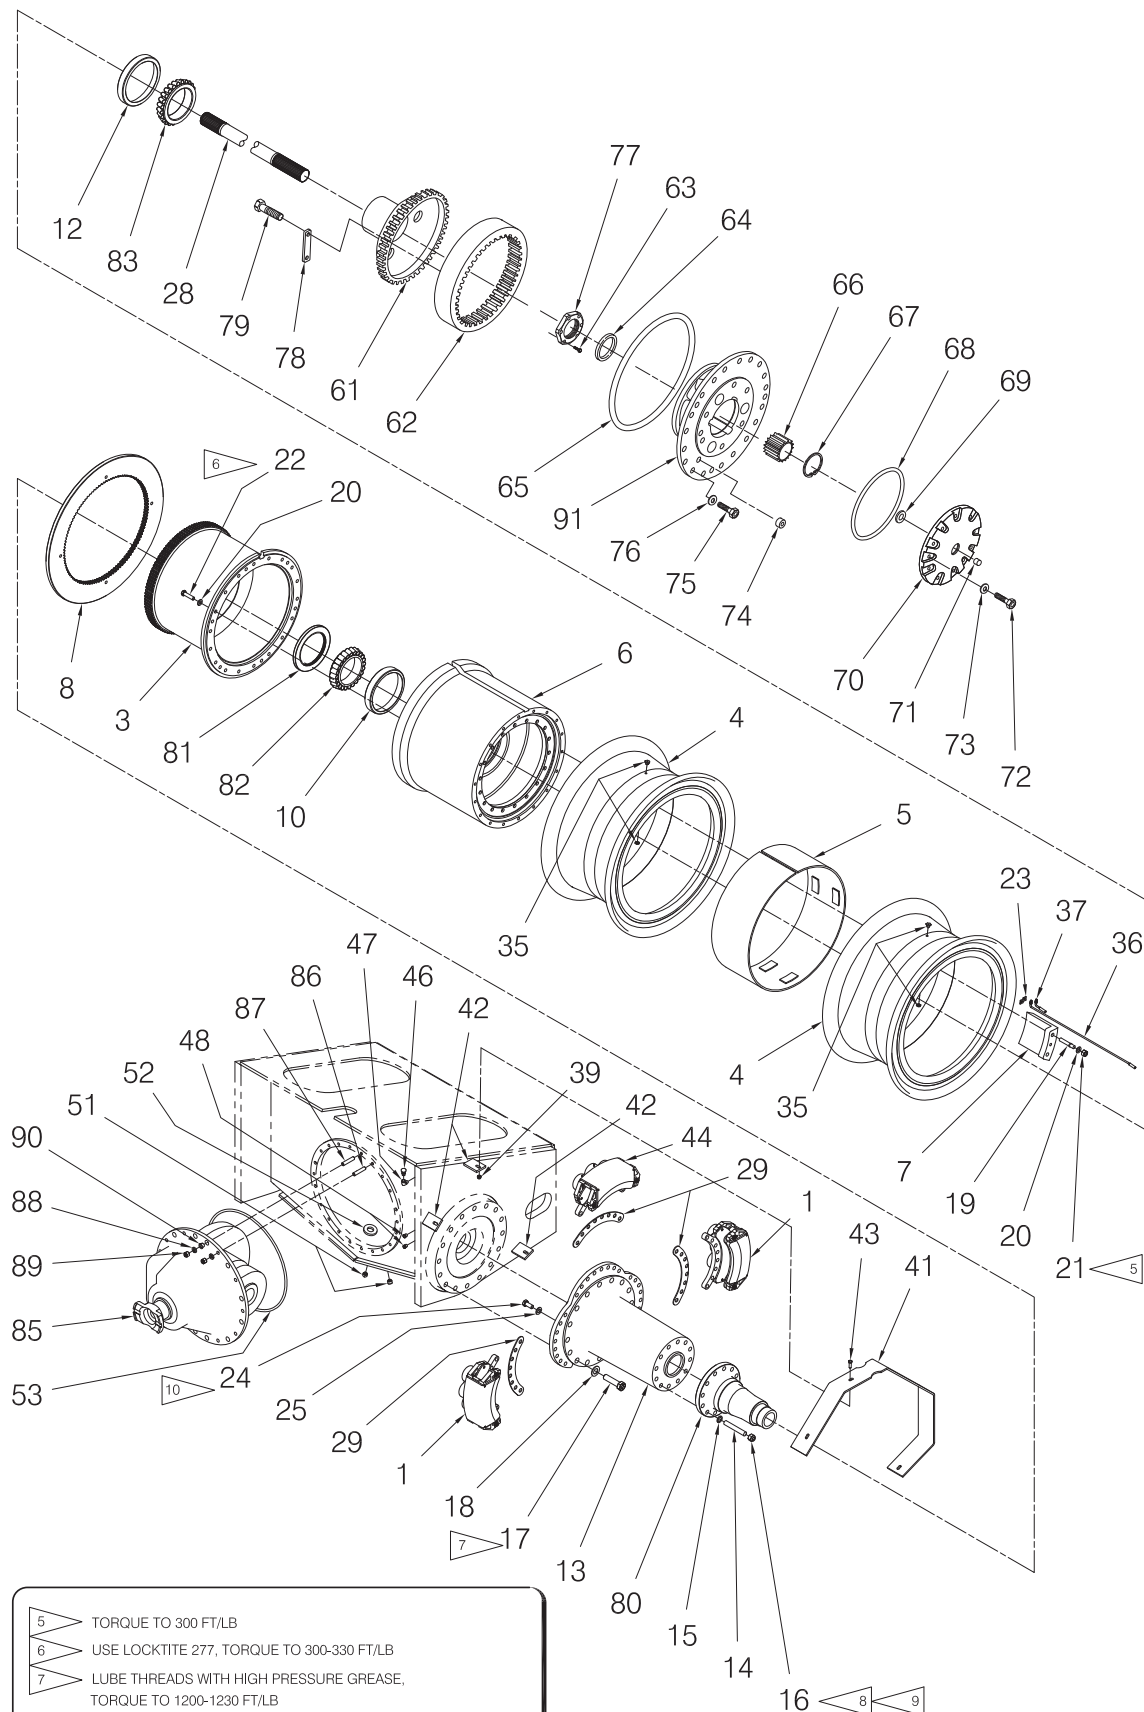

- 5 TORQUE TO 300 FT/LB
- 6 USE LOCKTITE 277, TORQUE TO 300-330 FT/LB
- 7 LUBE THREADS WITH HIGH PRESSURE GREASE, TORQUE TO 1200-1230 FT/LB
- 8 USE LOCKTITE 277, TORQUE STUD TO 200-230 FT/LB
- 9 TORQUE NUT TO 682-750 FT/LB
- 10 USE LOCKTITE 272, TORQUE TO 475-500 FT/LB

Front Drive Axle

Item	Part No.	Qty	Description	Item	Part No.	Qty	Description
	584389		Front Drive Axle				
1	* 570733	4	. Brake Caliper	49	242864	1 Gal.	. Additive
3	563899	2	. Disc Brake Driver	51	201319	2	. Plate, Magnetic
4	* 229546	4	. Rim Assembly	52	R525293	1	. Magnet, Ceramic
5	566386	2	. Wheel Spacer	53	217456	1	. O-Ring
6	566338	2	. Hub		* 249162	1	. Wheel End & Differential Carrier
7	563937	18	. Clamp, Dual Wheel	61	*a -----	2	.. Internal Gear Hub
8	563921	2	. Plate	62	*a -----	2	.. Internal Gear
10	216147	2	. Bearing Cup	63	*a -----	6	.. Capscrew
12	201143	2	. Bearing Cup	64	*a -----	2	.. Thrust Washer
13	569905	2	. Axle Housing	65	*a -----	2	.. Ring, Quad
14	*a 219246	24	. Stud	66	*a -----	2	.. Sun Gear
15	248620	24	. Washer	67	*a -----	2	.. Snap Ring
16	223433	24	. Nut, Esna	68	*a -----	2	.. O-Ring
17	00223911	32	. Capscrew	69	*a -----	2	.. Thrust Washer
18	225851	32	. Washer, Hard	70	*a -----	2	.. Cover Assembly
19	225466	36	. Stud	71	*a -----	2	.. Plug
20	225176	84	. Washer, Hard	72	*a -----	18	.. Capscrew
21	225468	36	. Nut	73	*a -----	18	.. Washer
22	177192W	48	. Capscrew	74	*a -----	2	.. Plug
23	570913	2	. Tab	75	*a -----	36	.. Capscrew
24	218760	48	. Capscrew	76	*a -----	36	.. Washer
25	00103347	48	. Washer, Flat	77	*a -----	2	.. Nut
28	547338	2	. Axle Shaft	78	*a -----	12	.. Plate
29	545267	6	. Shim	79	*a -----	24	.. Capscrew
35	219142	4	. Spud	80	*a -----	2	.. Spindle
36	233938	2	. Stem, Valve	81	*a -----	2	.. Oil Seal
37	219144	2	. Stem, Valve	82	*a -----	2	.. Bearing Cone
39	224202	6	. Nut, Esna	83	*a -----	2	.. Bearing Cone
41	569913	2	. Guard	85	*a -----	1	.. Differential & Carrier Assembly
42	563511	6	. Bracket	86	*a -----	10	.. Stud
43	200454W	6	. Capscrew	87	*a -----	12	.. Stud
44	* 569926	2	. Caliper, Brake	88	*a -----	22	.. Washer
45	236308	1 Can	. Silicone	89	*a -----	22	.. Nut
46	200268	1	. Breather	90	*a -----	12	.. Dowel
47	227807	1	. Fitting	91	*a -----	2	.. Planet Carrier Assembly
48	209916	2	. Fitting				

* See Separate Coverage

*a Included in 249162. See 249162 Page for Part Numbers