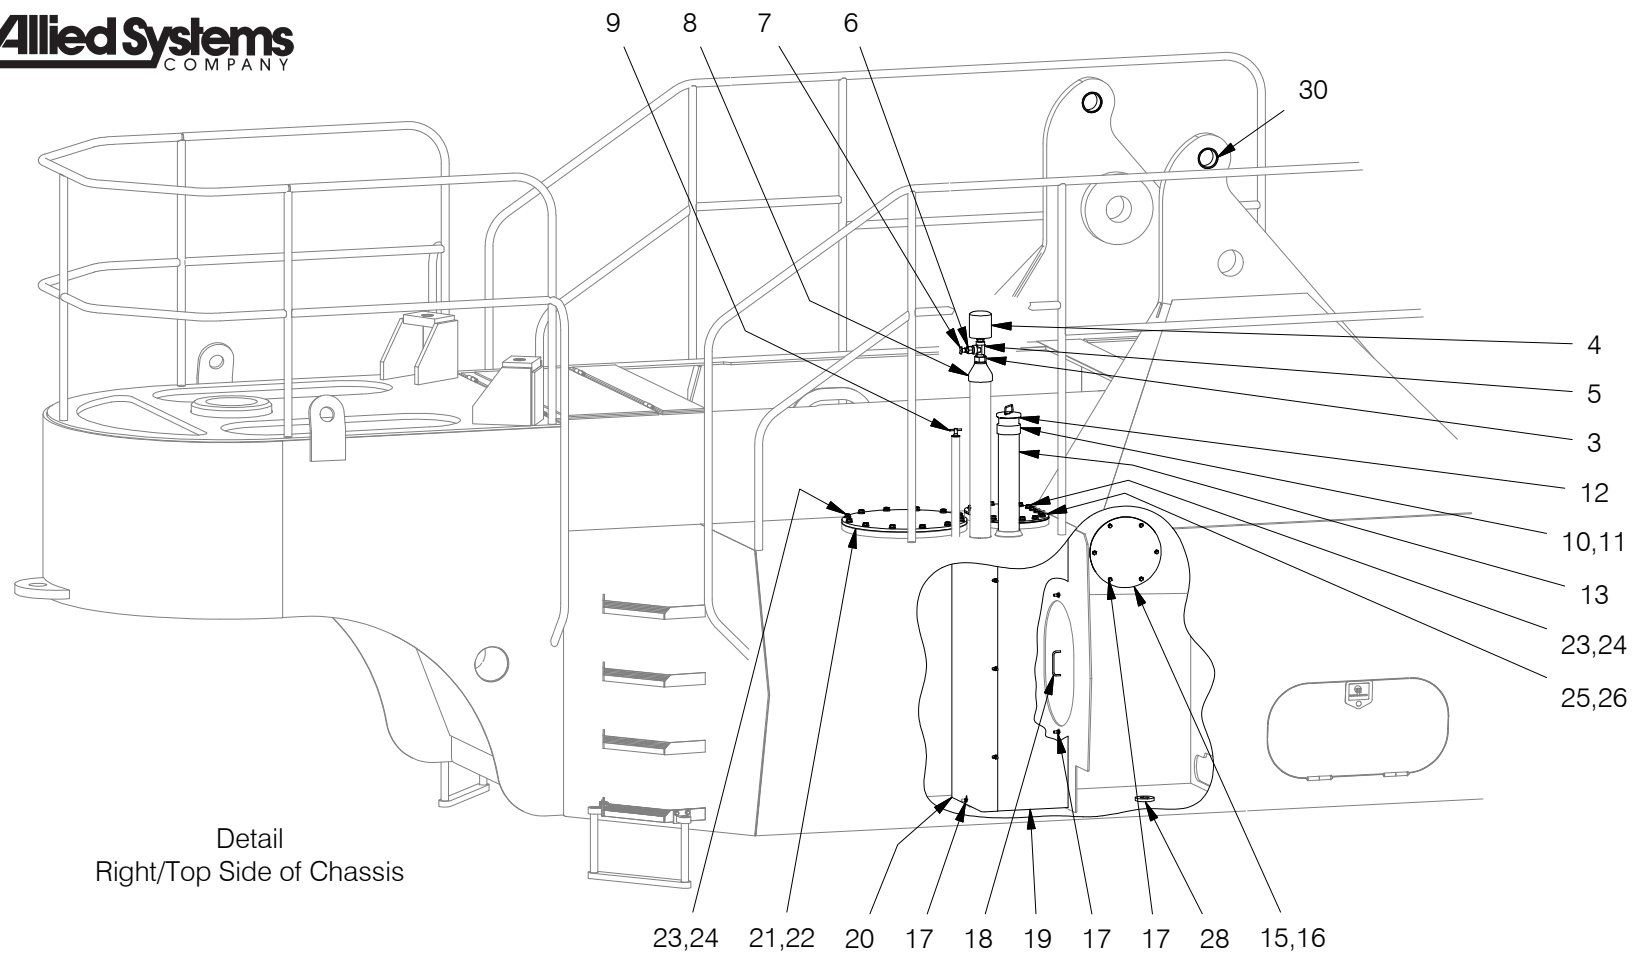

Chassis Assembly

Chassis Assembly

Item	Part No.	Qty	Description	Item	Part No.	Qty	Description
	584386		Chassis Assembly				
1	00144053	4	. Bushing, Reducer	16	554150	1	. Plate, Cover
2	201319	4	. Plate, Magnetic	17	R13804124	18	. Locknut
3	209509	1	. Fitting	18	554520	1	. Cover, Baffle
4	224744	1	. Filler Breather	19	563863	1	. Plate Assembly
	230463	1	. Element	20	563750	1	. Plate
5	209159	1	. Fitting	21	555064	2	. Gasket
6	209505	1	. Fitting	22	554445	2	. Manhole Cover
7	211398	1	. Draincock	23	221563W	42	. Capscrew
8	222503	1	. Coupling, Reducer	24	R13811433	42	. Hard Washer
9	561108	1	. Dipstick Assembly	25	562468	1	. Gasket
10	251714	1	. Filler Neck	26	562469	1	. Cover
11	R14340	1	. Strainer	27	227042	1	. Fitting
12	245254	1	. Cap, Hydraulic Tank	28	R525293	1	. Magnet, Ceramic
13	581932	1	. Nipple, Pipe	29	238659	1	. Plug, Magnetic
14	216083	1	. Fill, Fuel Tank	30	530484	2	. Bushing
15	563775	1	. Gasket				

Detail
Right/Top Side of Chassis

Detail
Left/Top Side of Chassis

Detail
Right/Bottom Side of Chassis