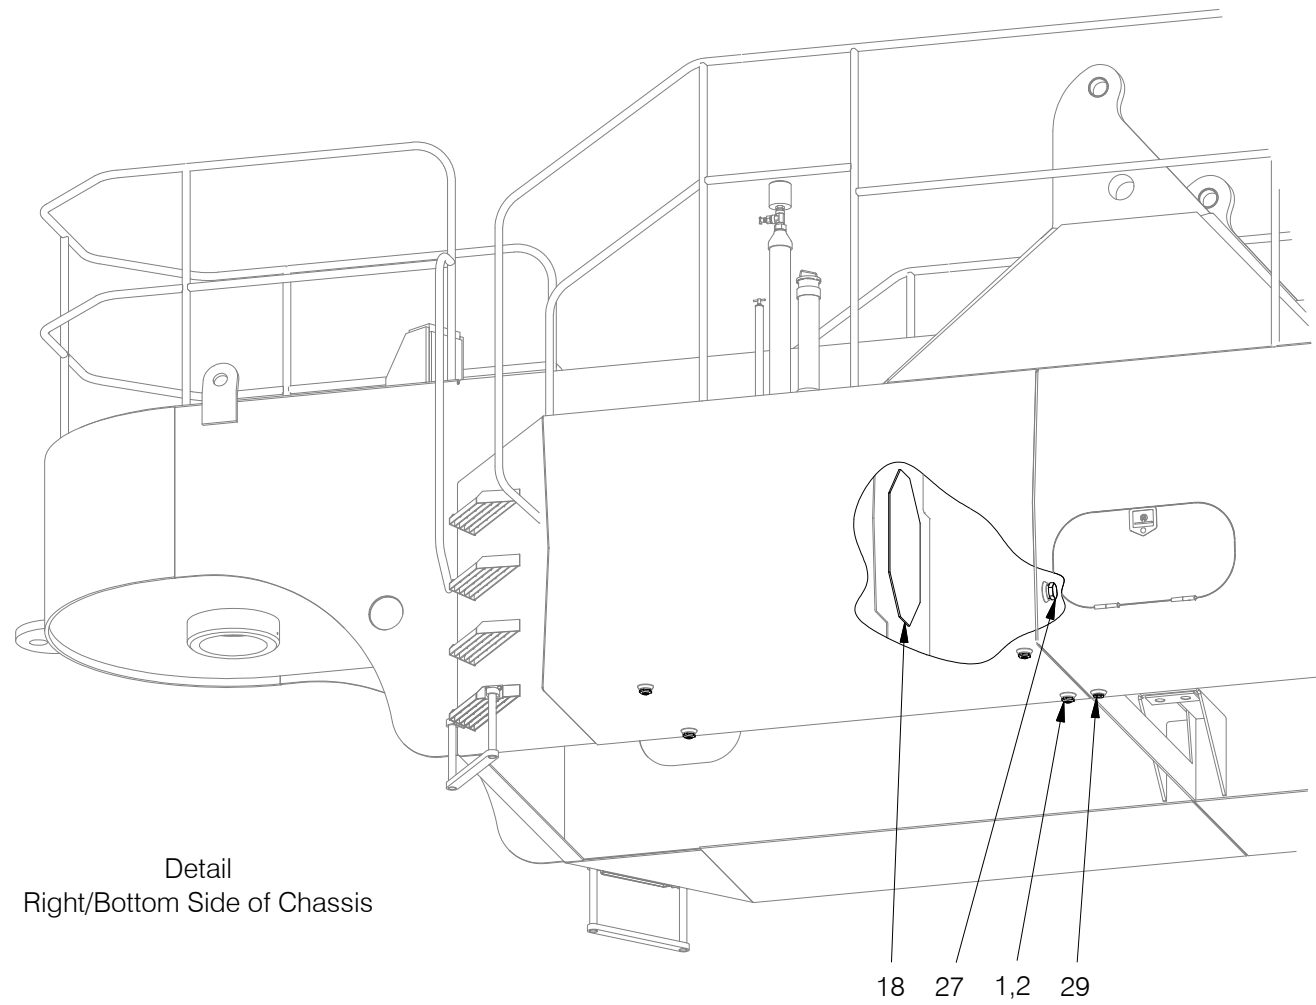

Chassis Assembly

Chassis Assembly

Item	Part No.	Qty	Description	Item	Part No.	Qty	Description
	584386		Chassis Assembly				
1	00144053	4	. Bushing, Reducer	16	554150	1	. Plate, Cover
2	201319	4	. Plate, Magnetic	17	R13804124	18	. Locknut
3	209509	1	. Fitting	18	554520	1	. Cover, Baffle
4	224744	1	. Filler Breather	19	563863	1	. Plate Assembly
	230463	1	. Element	20	563750	1	. Plate
5	209159	1	. Fitting	21	555064	2	. Gasket
6	209505	1	. Fitting	22	554445	2	. Manhole Cover
7	211398	1	. Draincock	23	221563W	42	. Capscrew
8	222503	1	. Coupling, Reducer	24	R13811433	42	. Hard Washer
9	561108	1	. Dipstick Assembly	25	562468	1	. Gasket
10	251714	1	. Filler Neck	26	562469	1	. Cover
11	R14340	1	. Strainer	27	227042	1	. Fitting
12	245254	1	. Cap, Hydraulic Tank	28	R525293	1	. Magnet, Ceramic
13	581932	1	. Nipple, Pipe	29	238659	1	. Plug, Magnetic
14	216083	1	. Fill, Fuel Tank	30	530484	2	. Bushing
15	563775	1	. Gasket				

Detail
Right/Top Side of Chassis

Detail
Left/Top Side of Chassis

Detail
Right/Bottom Side of Chassis