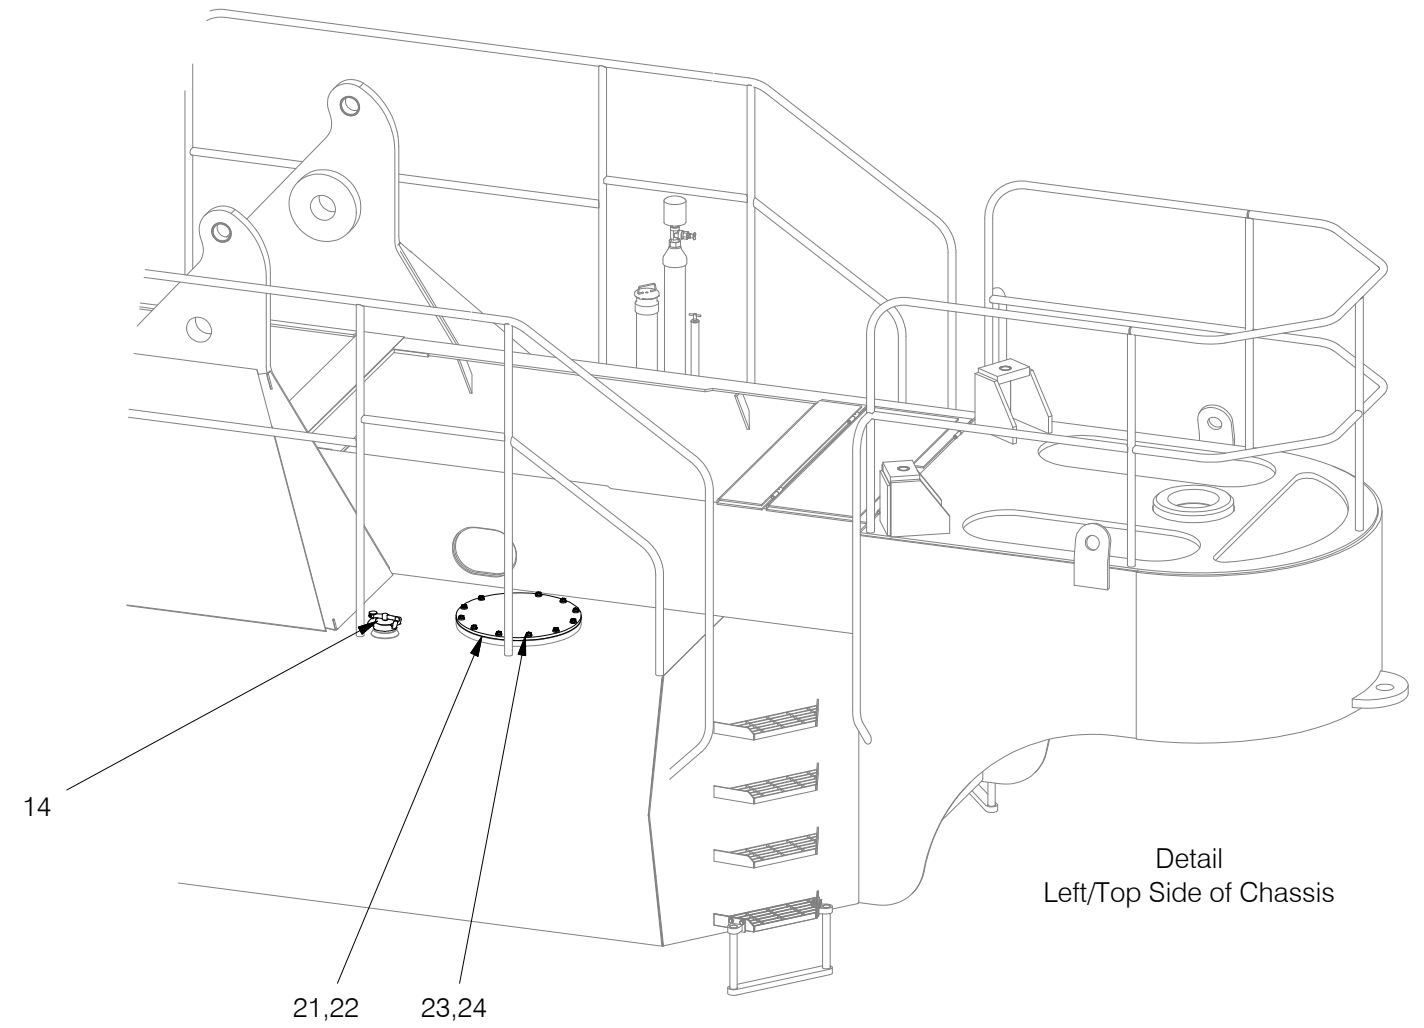

Chassis Assembly

Chassis Assembly

Item	Part No.	Qty	Description	Item	Part No.	Qty	Description
	584386		Chassis Assembly				
1	00144053	4	. Bushing, Reducer	16	554150	1	. Plate, Cover
2	201319	4	. Plate, Magnetic	17	R13804124	18	. Locknut
3	209509	1	. Fitting	18	554520	1	. Cover, Baffle
4	224744	1	. Filler Breather	19	563863	1	. Plate Assembly
	230463	1	. Element	20	563750	1	. Plate
5	209159	1	. Fitting	21	555064	2	. Gasket
6	209505	1	. Fitting	22	554445	2	. Manhole Cover
7	211398	1	. Draincock	23	221563W	42	. Capscrew
8	222503	1	. Coupling, Reducer	24	R13811433	42	. Hard Washer
9	561108	1	. Dipstick Assembly	25	562468	1	. Gasket
10	251714	1	. Filler Neck	26	562469	1	. Cover
11	R14340	1	. Strainer	27	227042	1	. Fitting
12	245254	1	. Cap, Hydraulic Tank	28	R525293	1	. Magnet, Ceramic
13	581932	1	. Nipple, Pipe	29	238659	1	. Plug, Magnetic
14	216083	1	. Fill, Fuel Tank	30	530484	2	. Bushing
15	563775	1	. Gasket				

Detail
Right/Top Side of Chassis

Detail
Left/Top Side of Chassis

Detail
Right/Bottom Side of Chassis