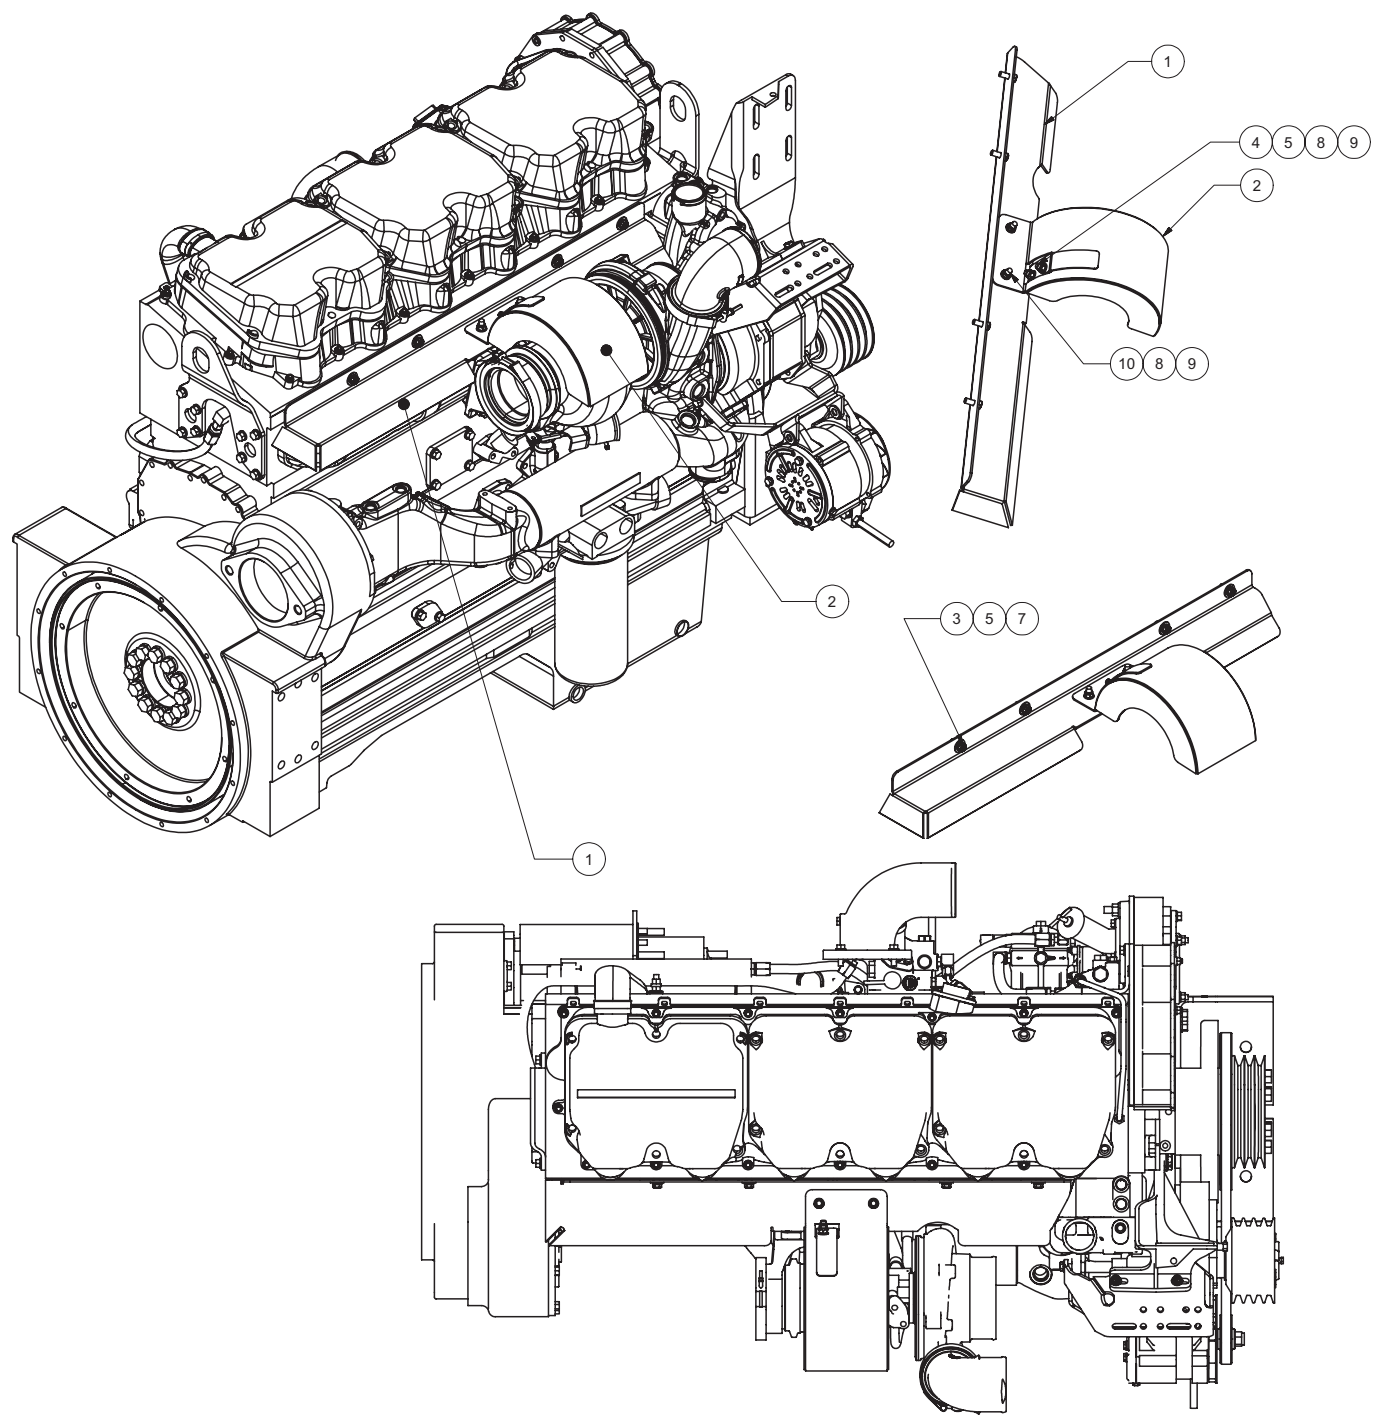

Exhaust Shield Installation

Item	Part No.	Qty	Description	Item	Part No.	Qty	Description
584158 Exhaust Shield Installation							
1	584159	1	. Plate, Cover	7	R13802624	4	. Flat Washer
2	584160	1	. Shell Weldment, Exhaust	8	R13804124	4	. Locknut
3	Y17C-0616	4	. Capscrew	9	R13802623	4	. Flat Washer
4	R13801813	2	. Capscrew	10	221468	2	. Stud, Weld
5	234135	6	. Lockwasher				