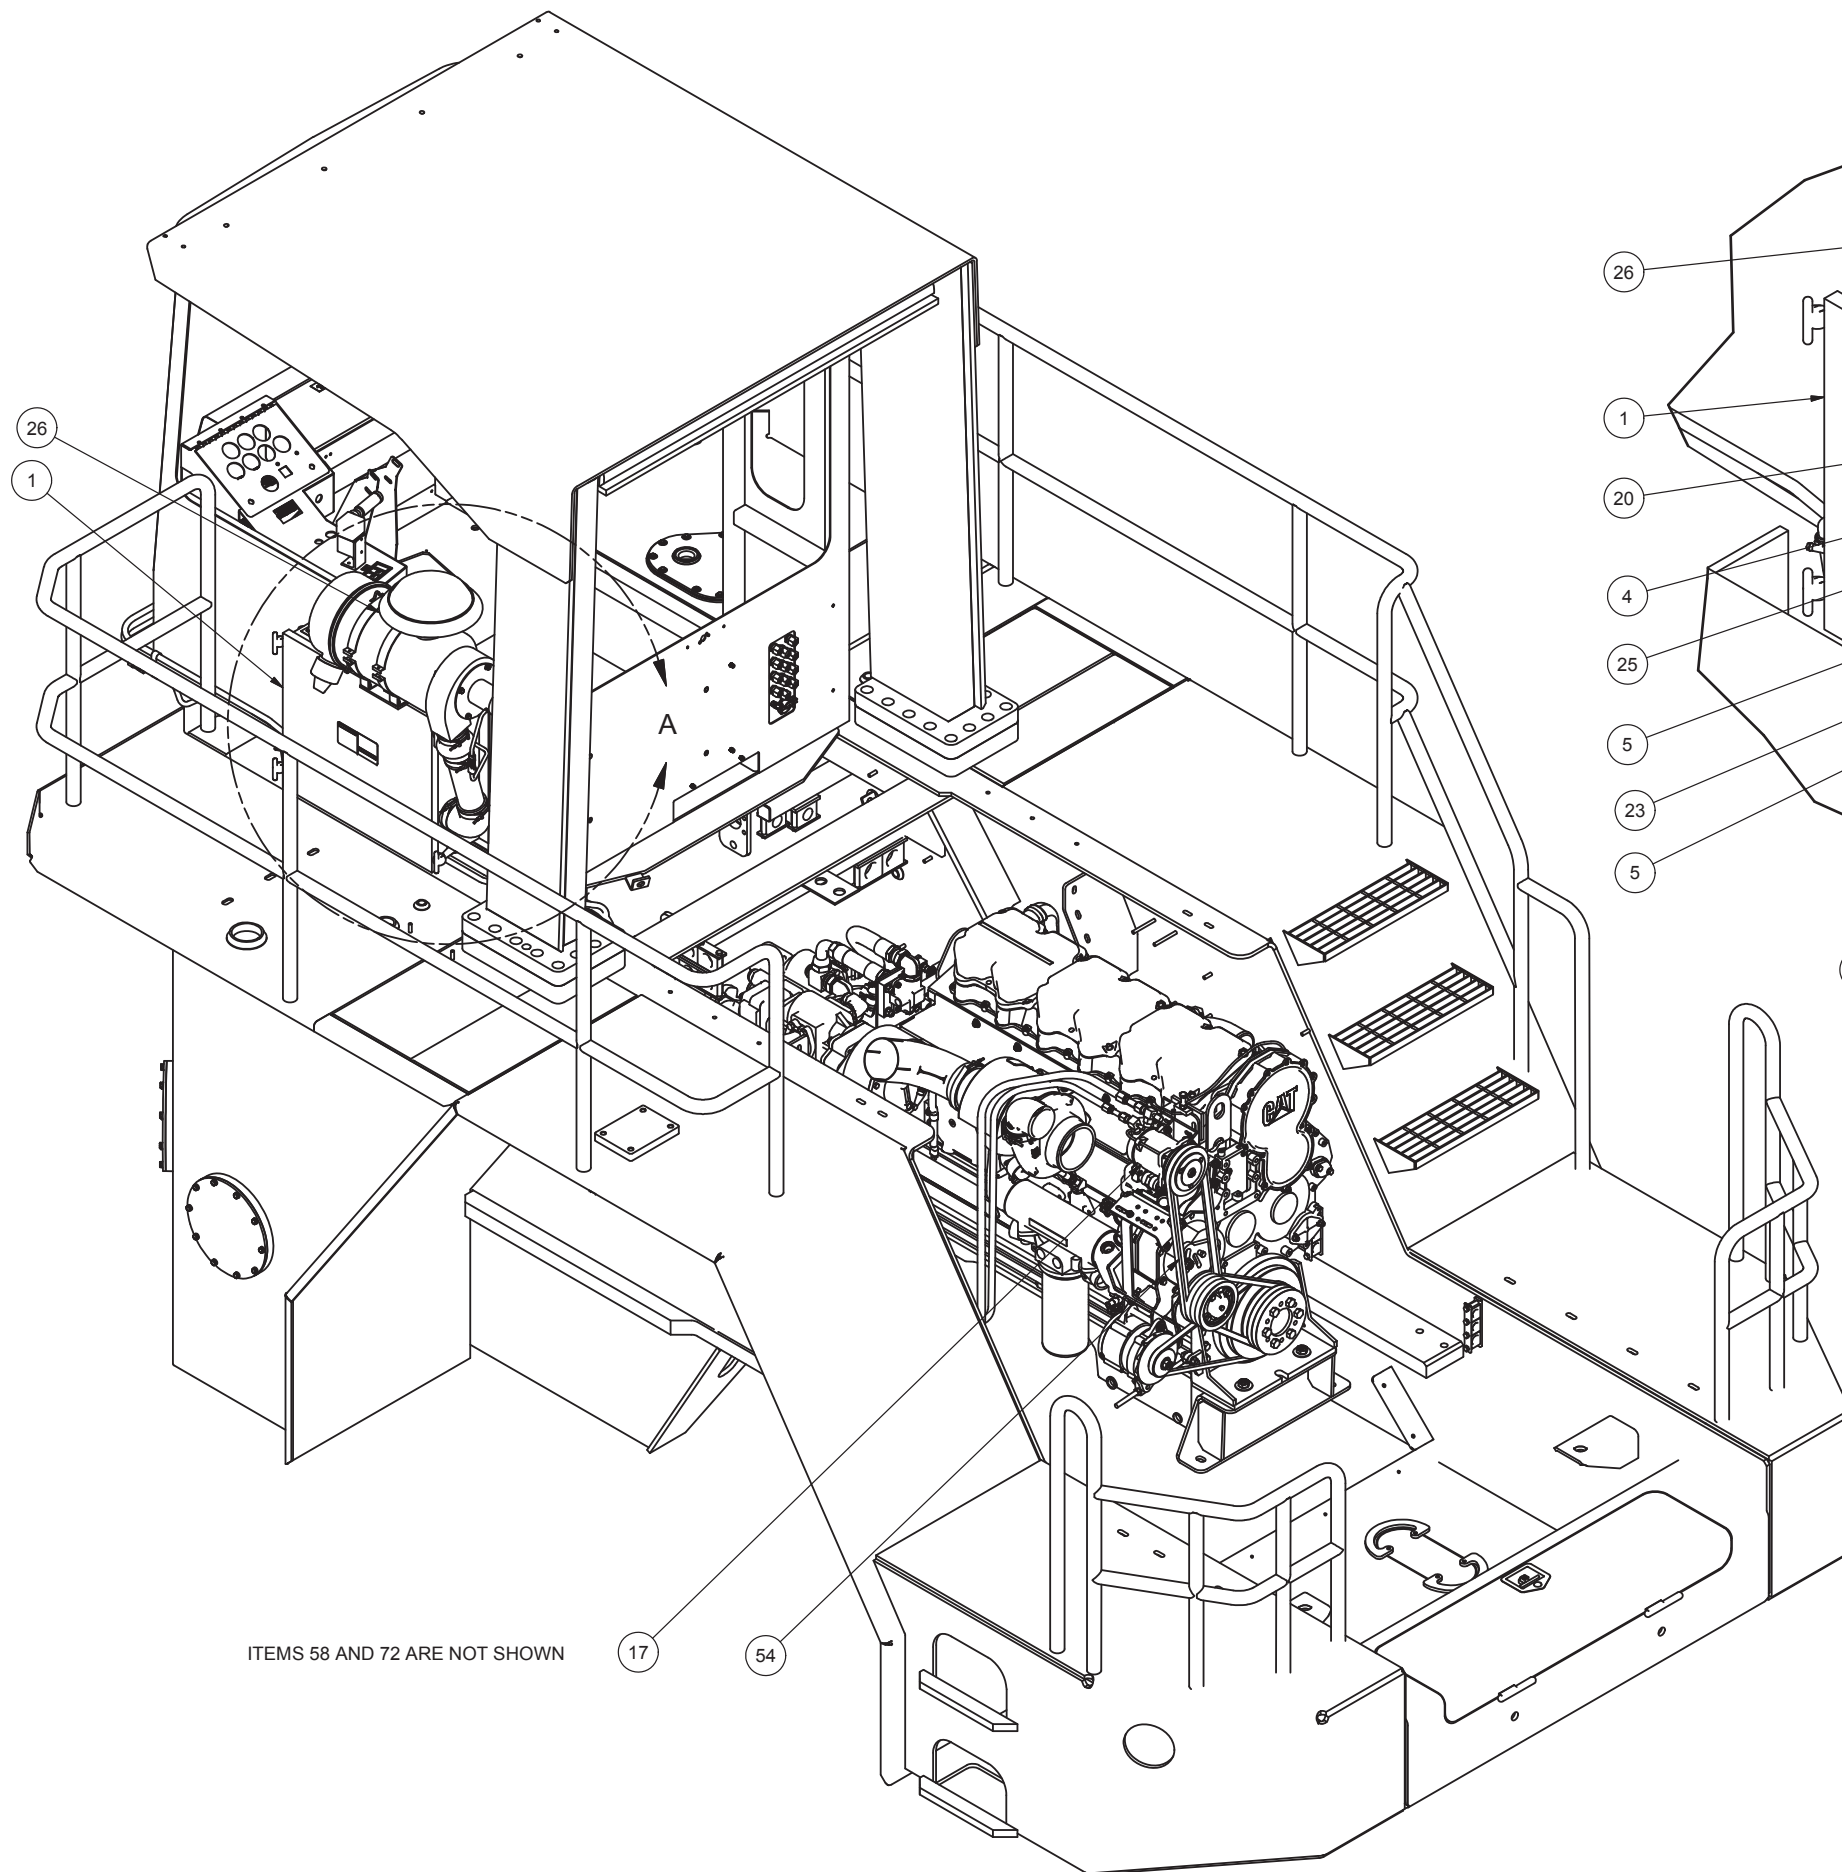

Air Conditioner / Heater Installation

Item	Part No.	Qty	Description	Item	Part No.	Qty	Description
	584021		AC / Heater Installation				
1	* 578240	1	. Air Conditioner / Heater, 24V	47	248579	1	. Lens, Air Cleaner
2	580127	1	. Wire Harness	48	245275	10'	. Tube, Flex
3	579641	1	. Decal	49	245498	1	. Tee, Nylon
4	572532	1	. Decal	50	231828	1	. Connector, Cord
5	239225	4	. Hose Clamp	51	NMS0000150	1	. Conduit Locknut 1/2 -Steel
6	R840286	2	. Louver	52	201566	13	. Lockwasher
7	246862	2	. Hose End	53	563318	2	. Decal
8	246857	25'	. Hose, Air Cond	54	252748	1	. Belt, Fan
9	246863	1	. Hose End	55	246861	1	. Hose End
10	246858	25'	. Hose, Air Cond	56	254487	1	. Elbow
11	248062	1	. Hose End	57	227374	1	. Connector, Cord
12	246859	25'	. Hose, Air Cond	58	231114	44IN	. Weatherstrip
13	203190	12'	. Hose, Heater	59	R13811191	25	. Locknut
14	201431	4	. Hose Clamp	60	R13811014	4	. Capscrew
15	581276	2	. Bracket	61	R740886	1	. Connector, Wire
16	* 240063	1	. Condenser, Remote	62	R740885	1	. Connector, Wire
17	239826	1	. Compressor	63	R740880	1	. Connector, Wire
18	R10572	1	. Fitting	64	244773	6'	. Hose, Defroster
19	R10664	1	. O-Ring	65	R740864	1	. Connector, Wire
20	579523	1	. Mounting Plate	66	238160	1	. Connector, Wire
21	R10571	1	. Fitting	67	219390	36'	. Loom, Auto
22	R10663	1	. O-Ring	68	219394	8'	. Loom, Auto
23	248346	1	. Connector	69	221179	1	. Terminal Ring
24	222403	20'	. Cord	70	579524	4	. Spacer
25	239827	1	. Pressurizer, Cab	71	200248	2	. Terminal Ring
26	239828	1	. Filter, Remote	72	238728	1CAN	. Oil, Refrigerant
	248856	1	. . Filter Element	73	581512	1	. Mounting Plate
27	R13801791	4	. Capscrew	74	R13811031	4	. Capscrew
28	223428	16	. Flat Washer	75	R13801813	2	. Capscrew
29	245394	1	. Elbow, Rubber	76	201567	50	. Lockwasher
30	580521	1	. Tube	77	201569	8	. Flat Washer
31	238155	1	. Connector, Wire	78	221563W	4	. Capscrew
32	246860	1	. Hose End	79	223280	20'	. Wire
33	R740874	7	. Pin, Female	80	581513	2	. Tube
34	R740866	7	. Pin, Male	81	231707	8'	. Wire
35	R740867	7	. Seal, Wire	82	219410	8'	. Wire
36	226307	2	. T-Bolt Clamp	83	219414	8'	. Wire
37	R13810028	2	. Clamp	84	220664	16'	. Wire
38	R13803044	2	. Clip, Insul	85	219411	8'	. Wire
39	239979	1	. Bracket, Adapter	86	219437	8'	. Wire
40	209704	3	. Clamp	87	577355	2	. Bracket
41	R13811077	1	. Capscrew	88	R13811190	4	. Locknut
42	557835	1	. Bracket Assembly	89	578384	1	. Deflector
43	R13811193	5	. Locknut	90	219436	16'	. Wire
44	Y17C-0624	10	. Capscrew	91	Y17C-0616	6	. Capscrew
45	234736	3	. Switch, 24V	92	R13812513	8	. Lockwasher
	234508	1	. . Socket	93	222906	3	. Insert
	236901	1	. . Bulb	94	R13801798	4	. Capscrew
46	230282	47	. Flat Washer				

* See Separate Coverage

ITEMS 58 AND 72 ARE NOT SHOWN