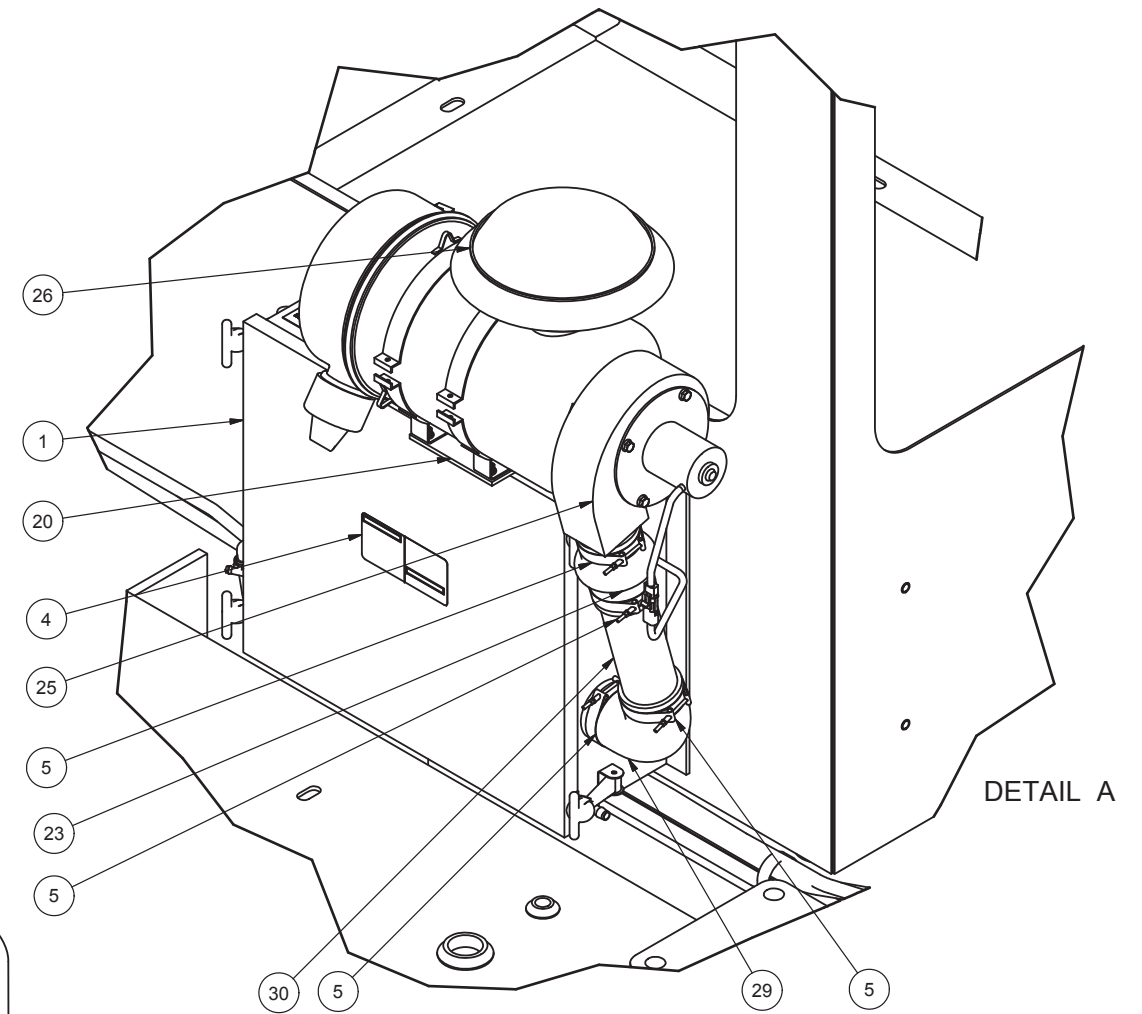

ITEMS 58 AND 72 ARE NOT SHOWN