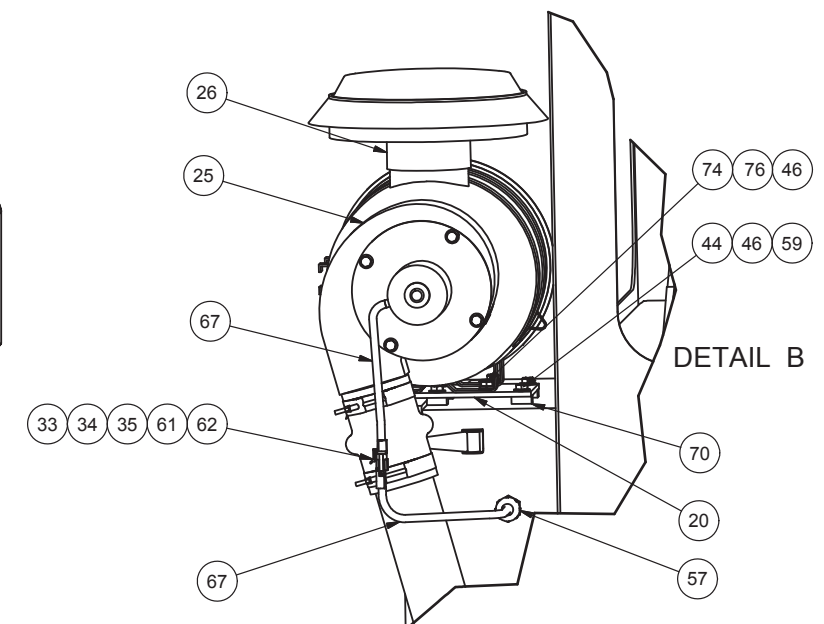

ITEMS 58 AND 72 ARE NOT SHOWN