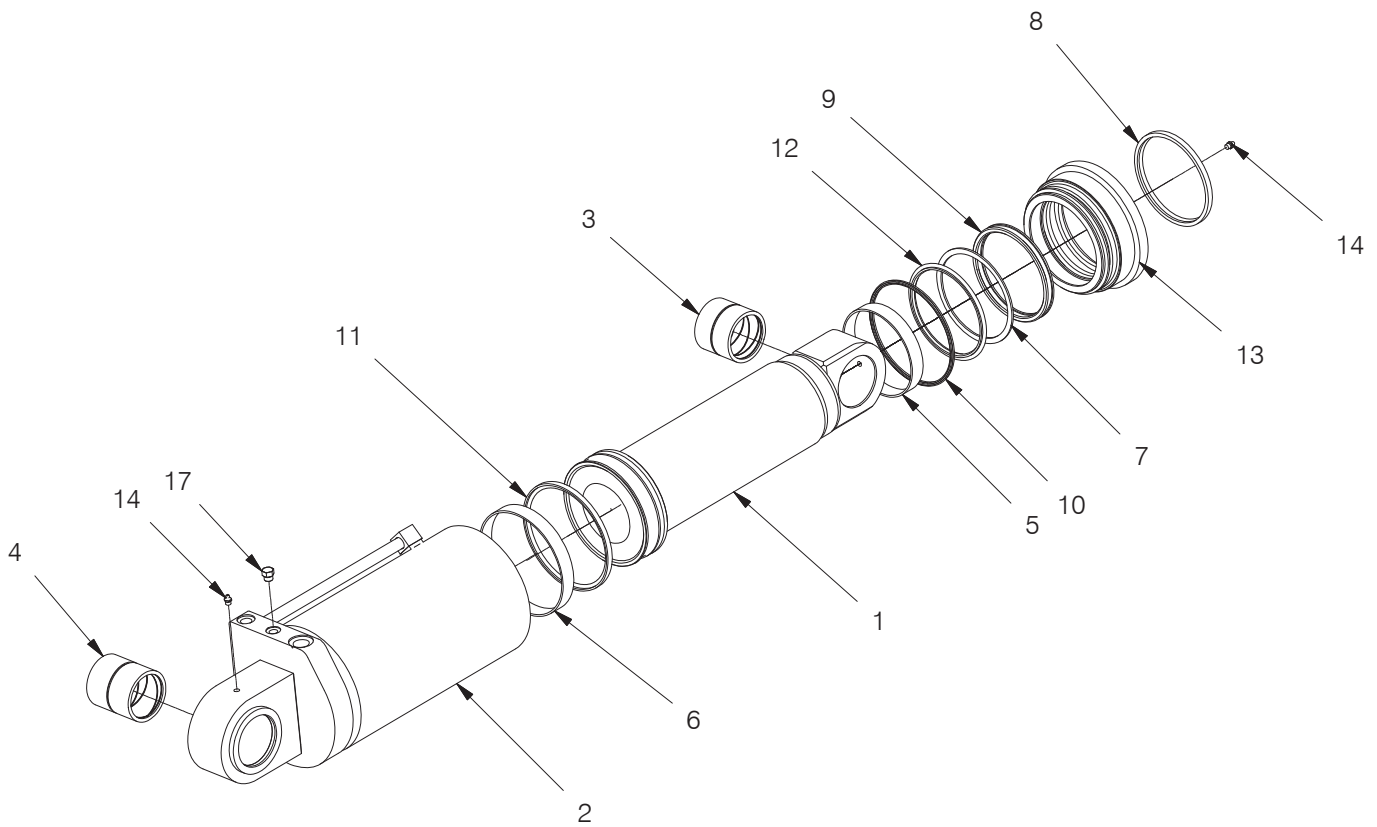

Cylinder Assembly

Cylinder Assembly

Item	Part No.	Qty	Description	Item	Part No.	Qty	Description
	584002		Cylinder Assembly				
1	584058	1	. Barrel	10	*a 035-0522	1	. Seal
2	584063	1	. Stem & Eye	11	*a 035-0537	1	. Seal
3	584067	1	. Bushing	12	*a 035-0613	1	. Seal, Buffer
4	584068	1	. Bushing	13	134-0132	1	. Head, Cylinder
5	*a 034-0211	1	. Wear Ring	14	00191758	2	. Fitting, Lube
6	*a 034-0227	1	. Wear Ring	17	212762	1	. Fitting
7	*a 034-1035	1	. Backup Ring				
8	*a 035-0519	1	. Wiper Rod		*a Use Seal Kit 578377		
9	*a 035-0521	1	. Seal				